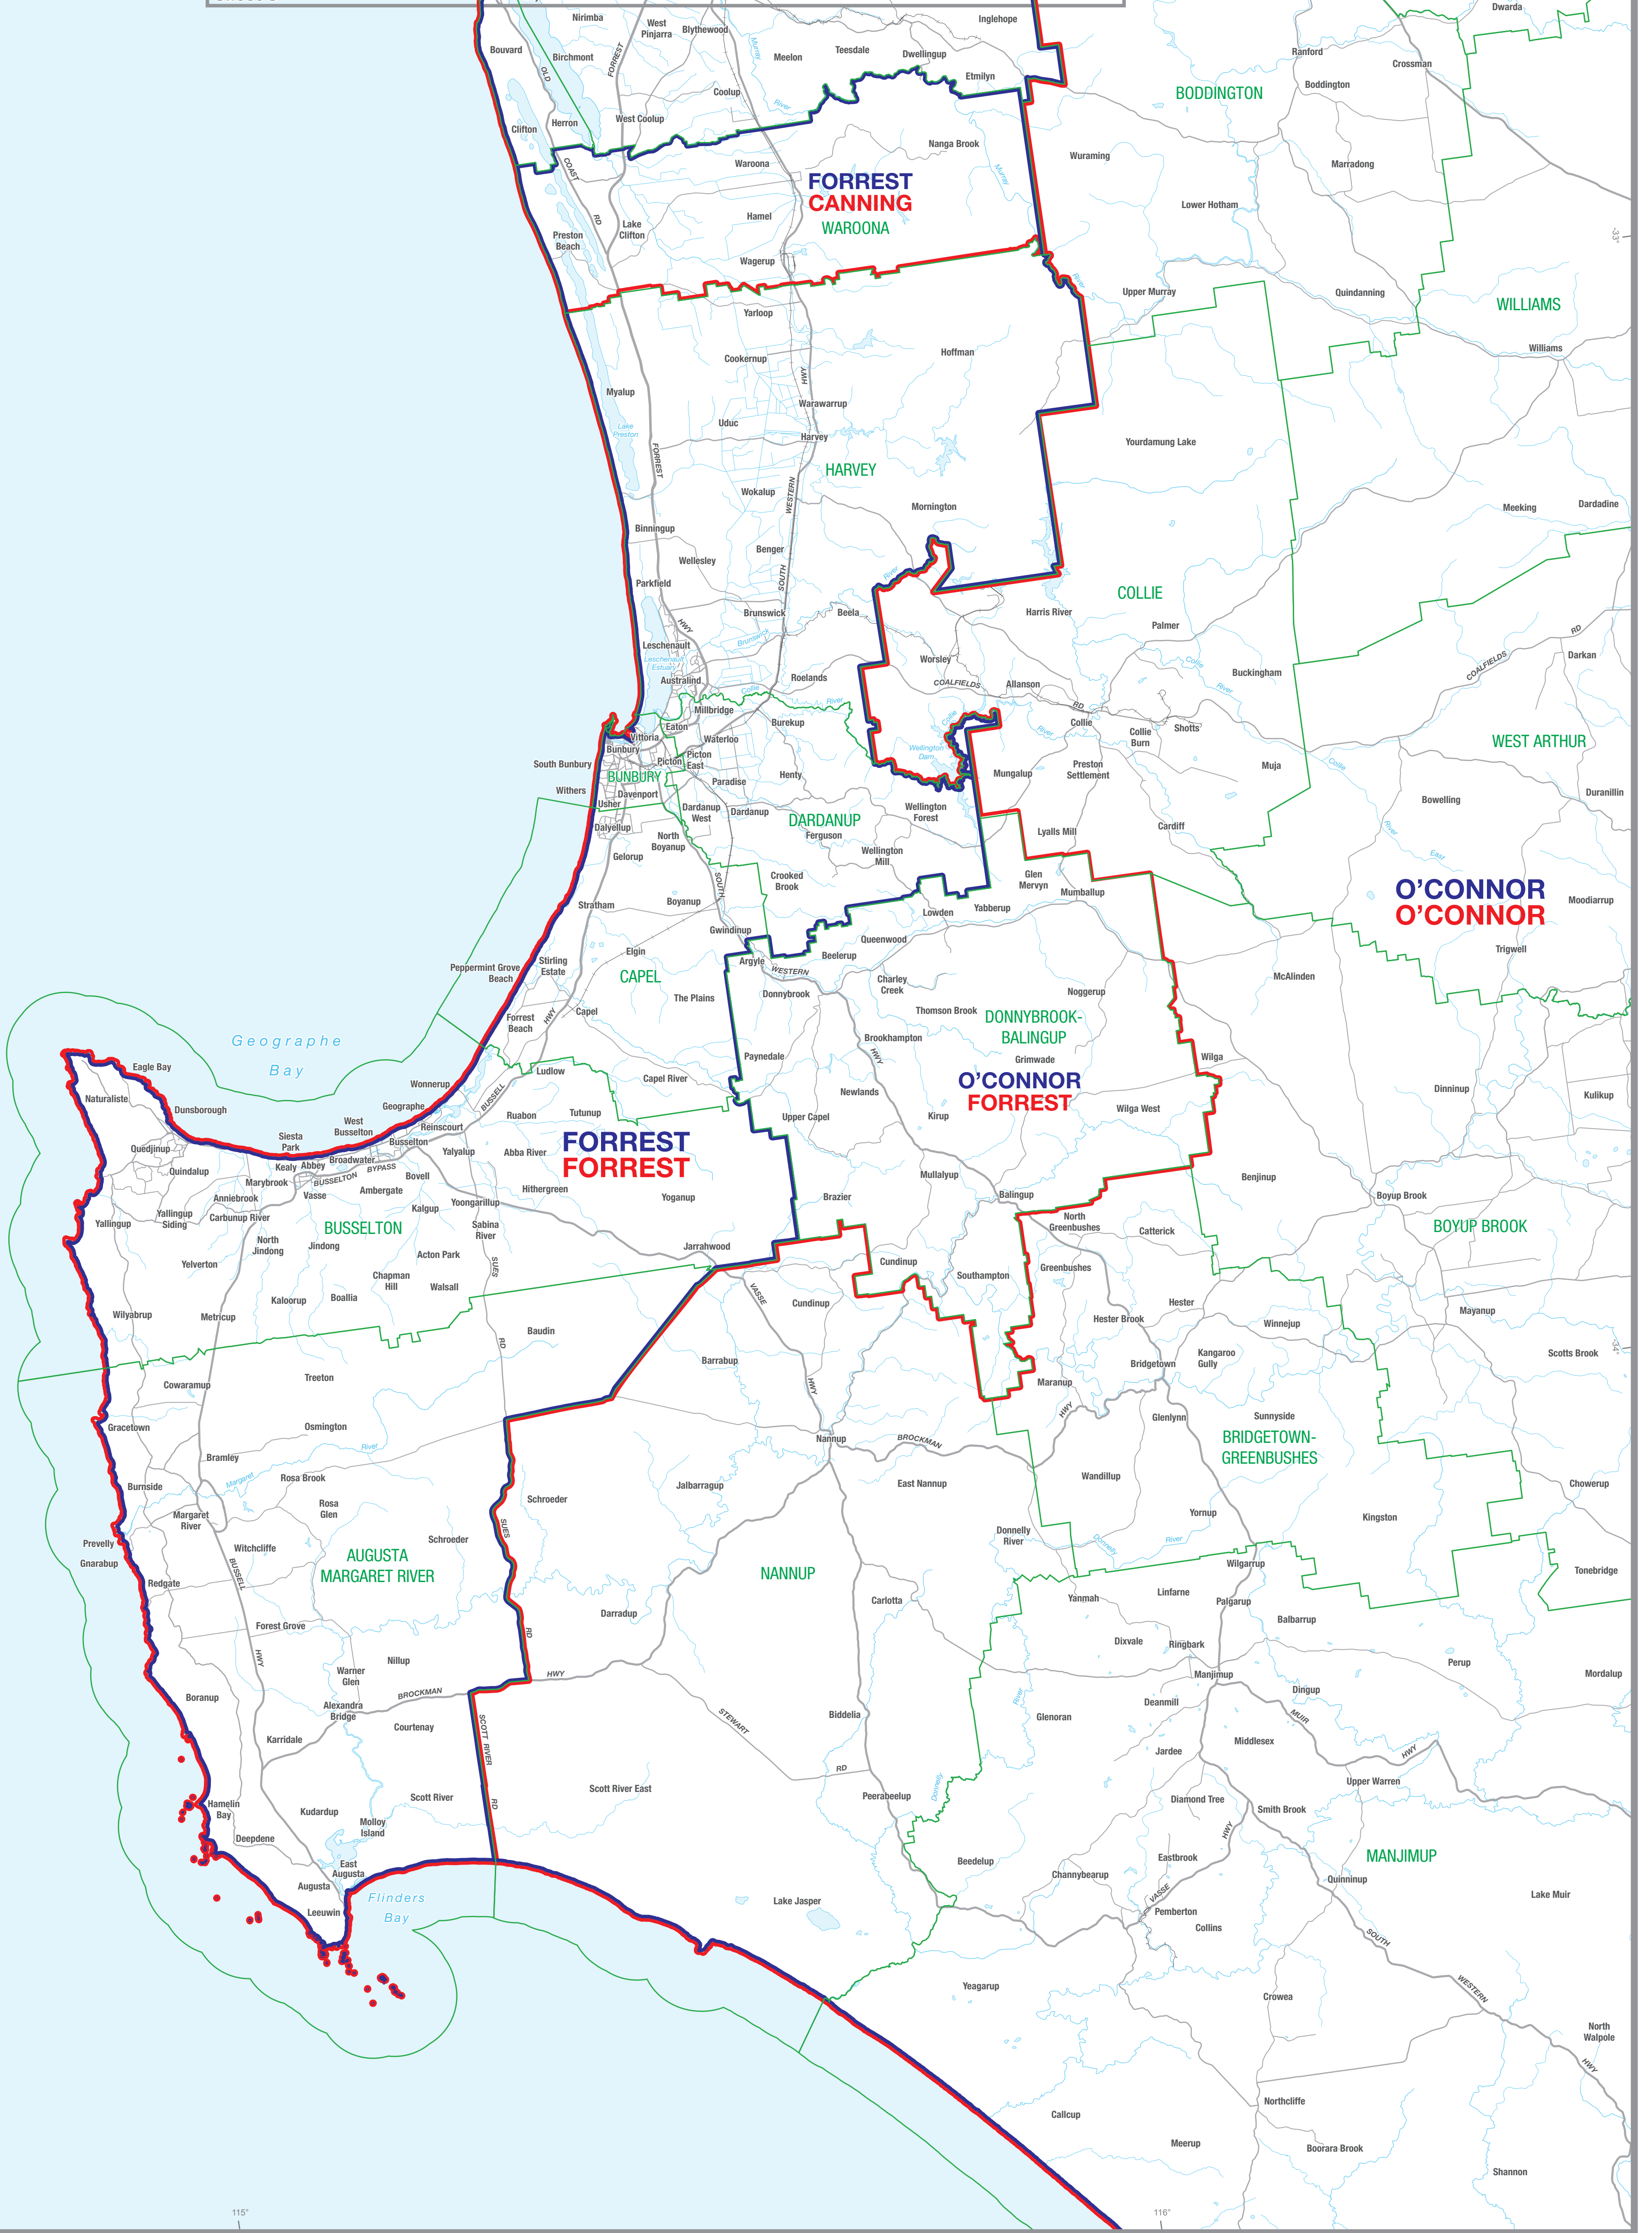

Map of the proposed Commonwealth electoral divisions of

CANNING and FORREST

Names and boundaries of existing divisions

CANNING

Names and boundaries of proposed divisions

CANNING

Names and boundaries of Local Government Areas (2024)

NANNUP

LAMBERT CONFORMAL CONIC PROJECTION
WITH STANDARD PARALLELS 18° AND 36°S