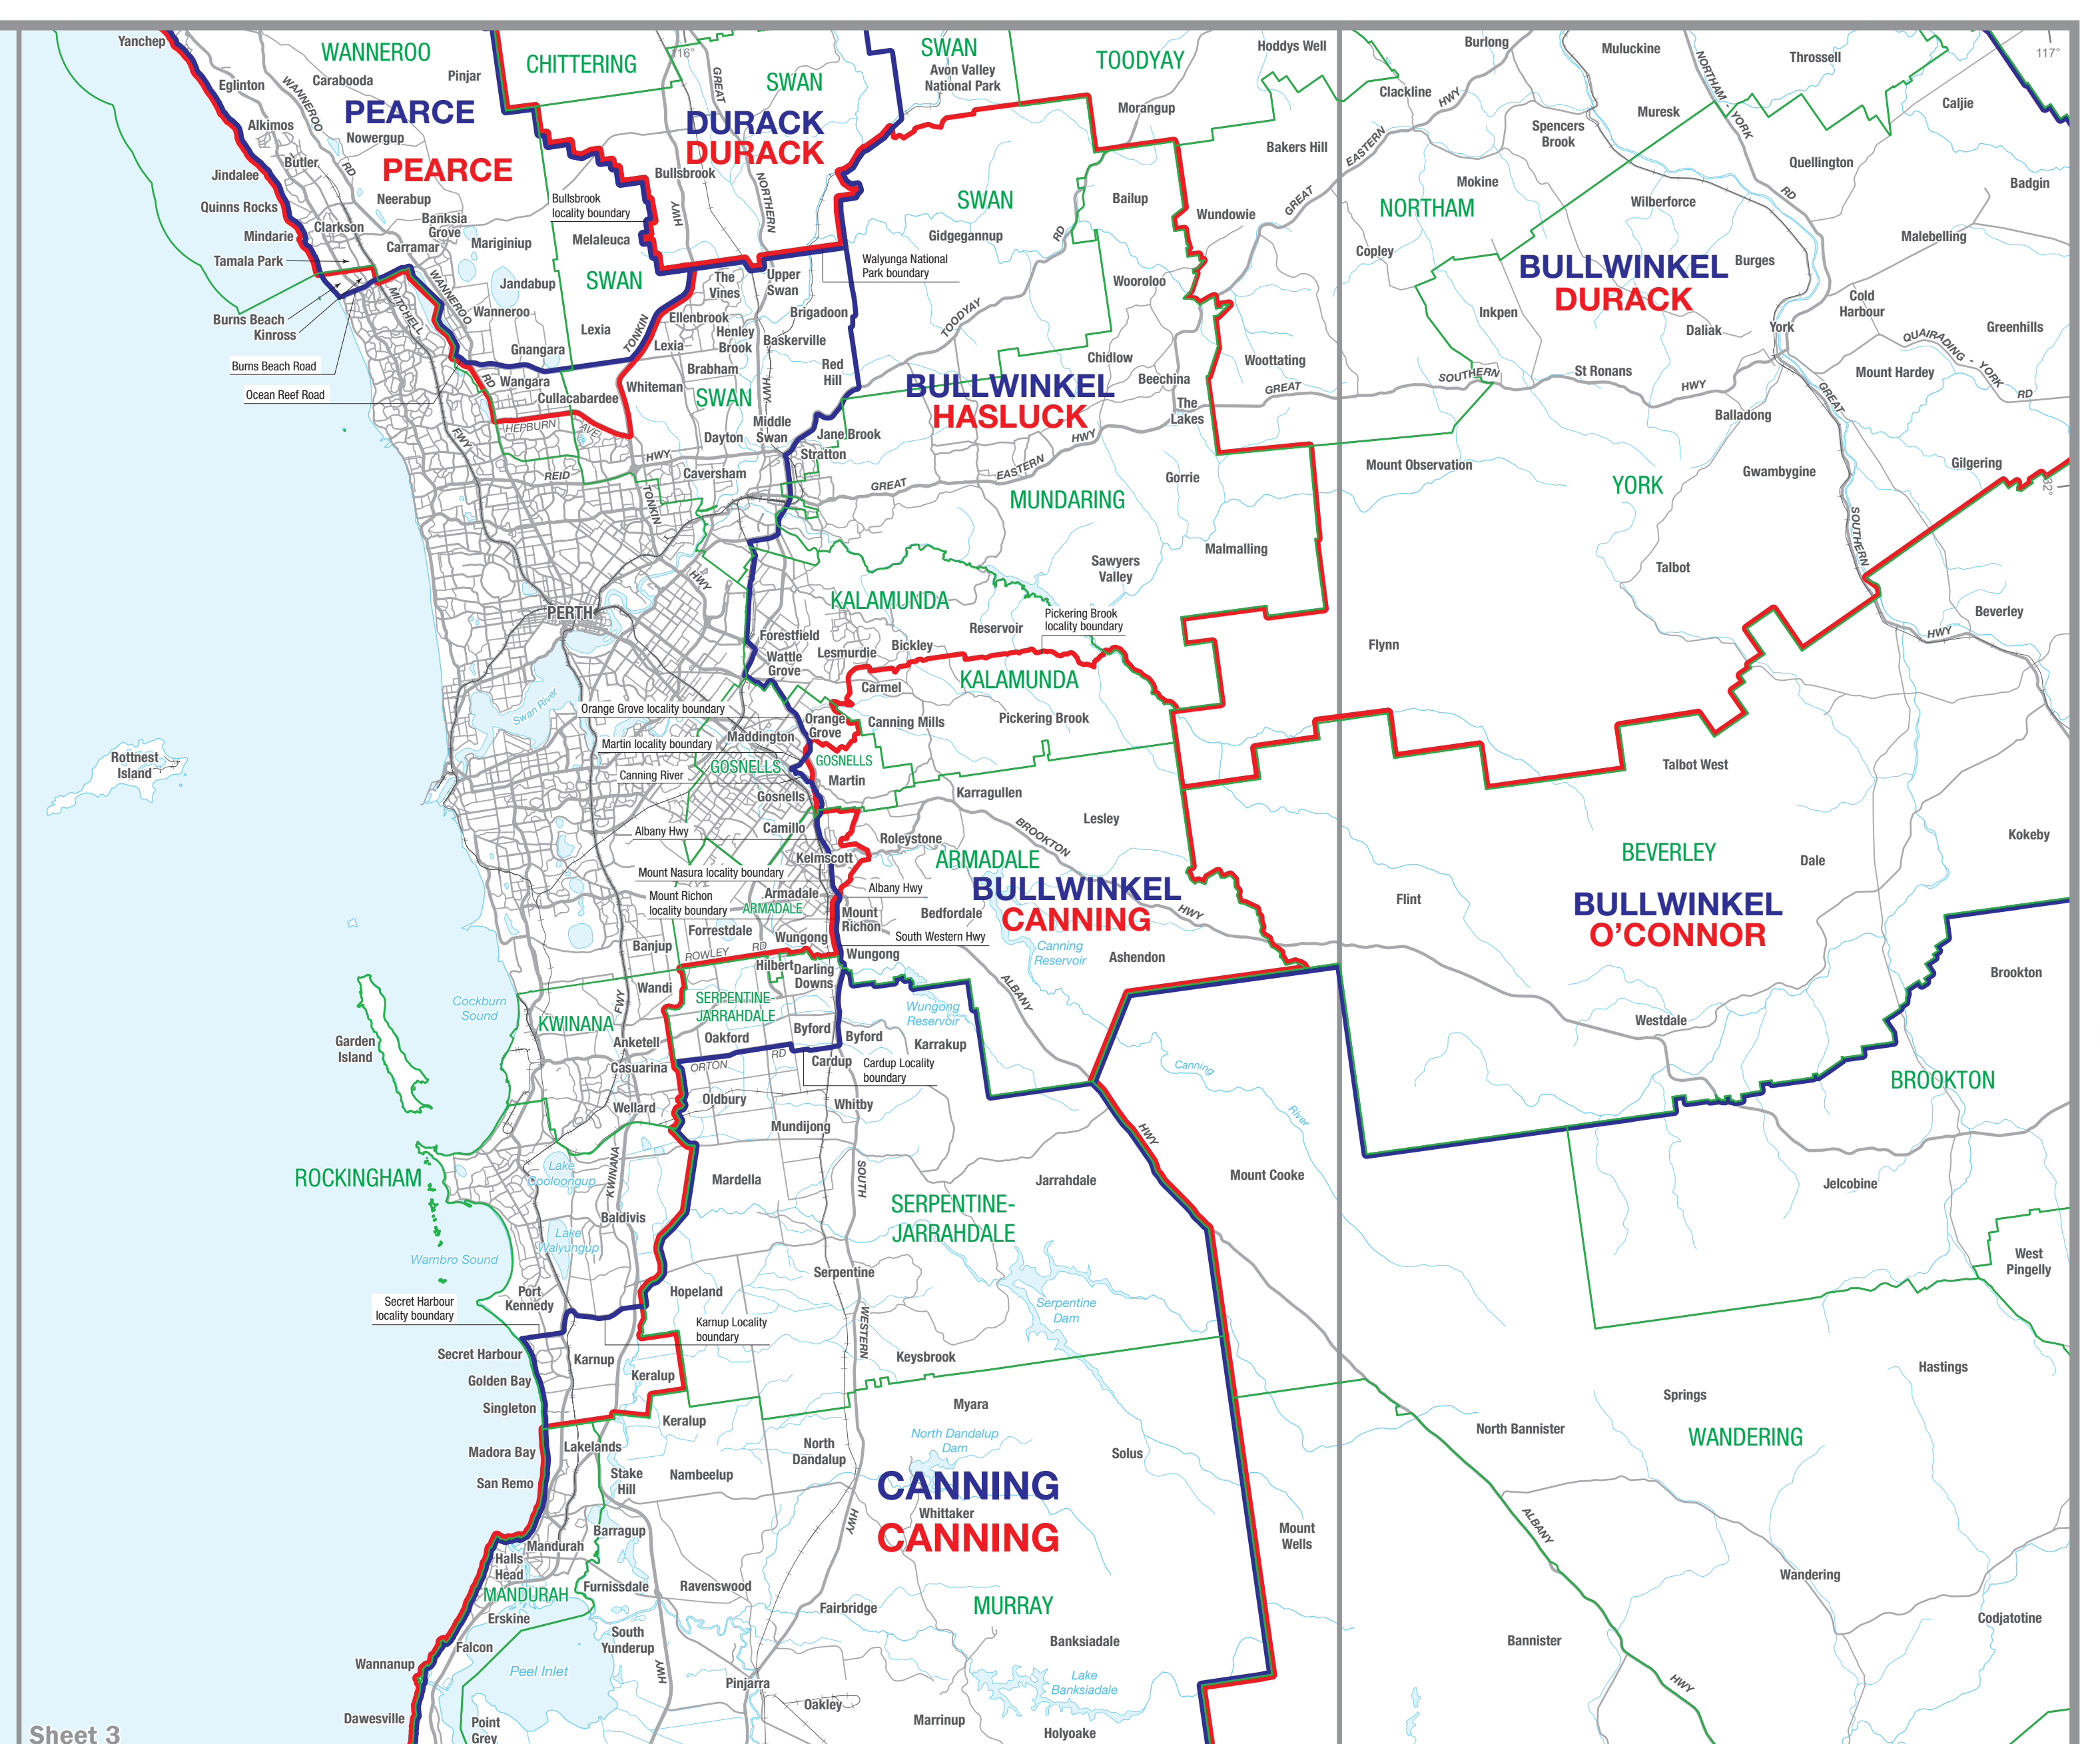

PROPOSED NAMES AND BOUNDARIES OF COMMONWEALTH ELECTORAL DIVISIONS IN WESTERN AUSTRALIA

Sheet 3

INDIAN
OCEAN