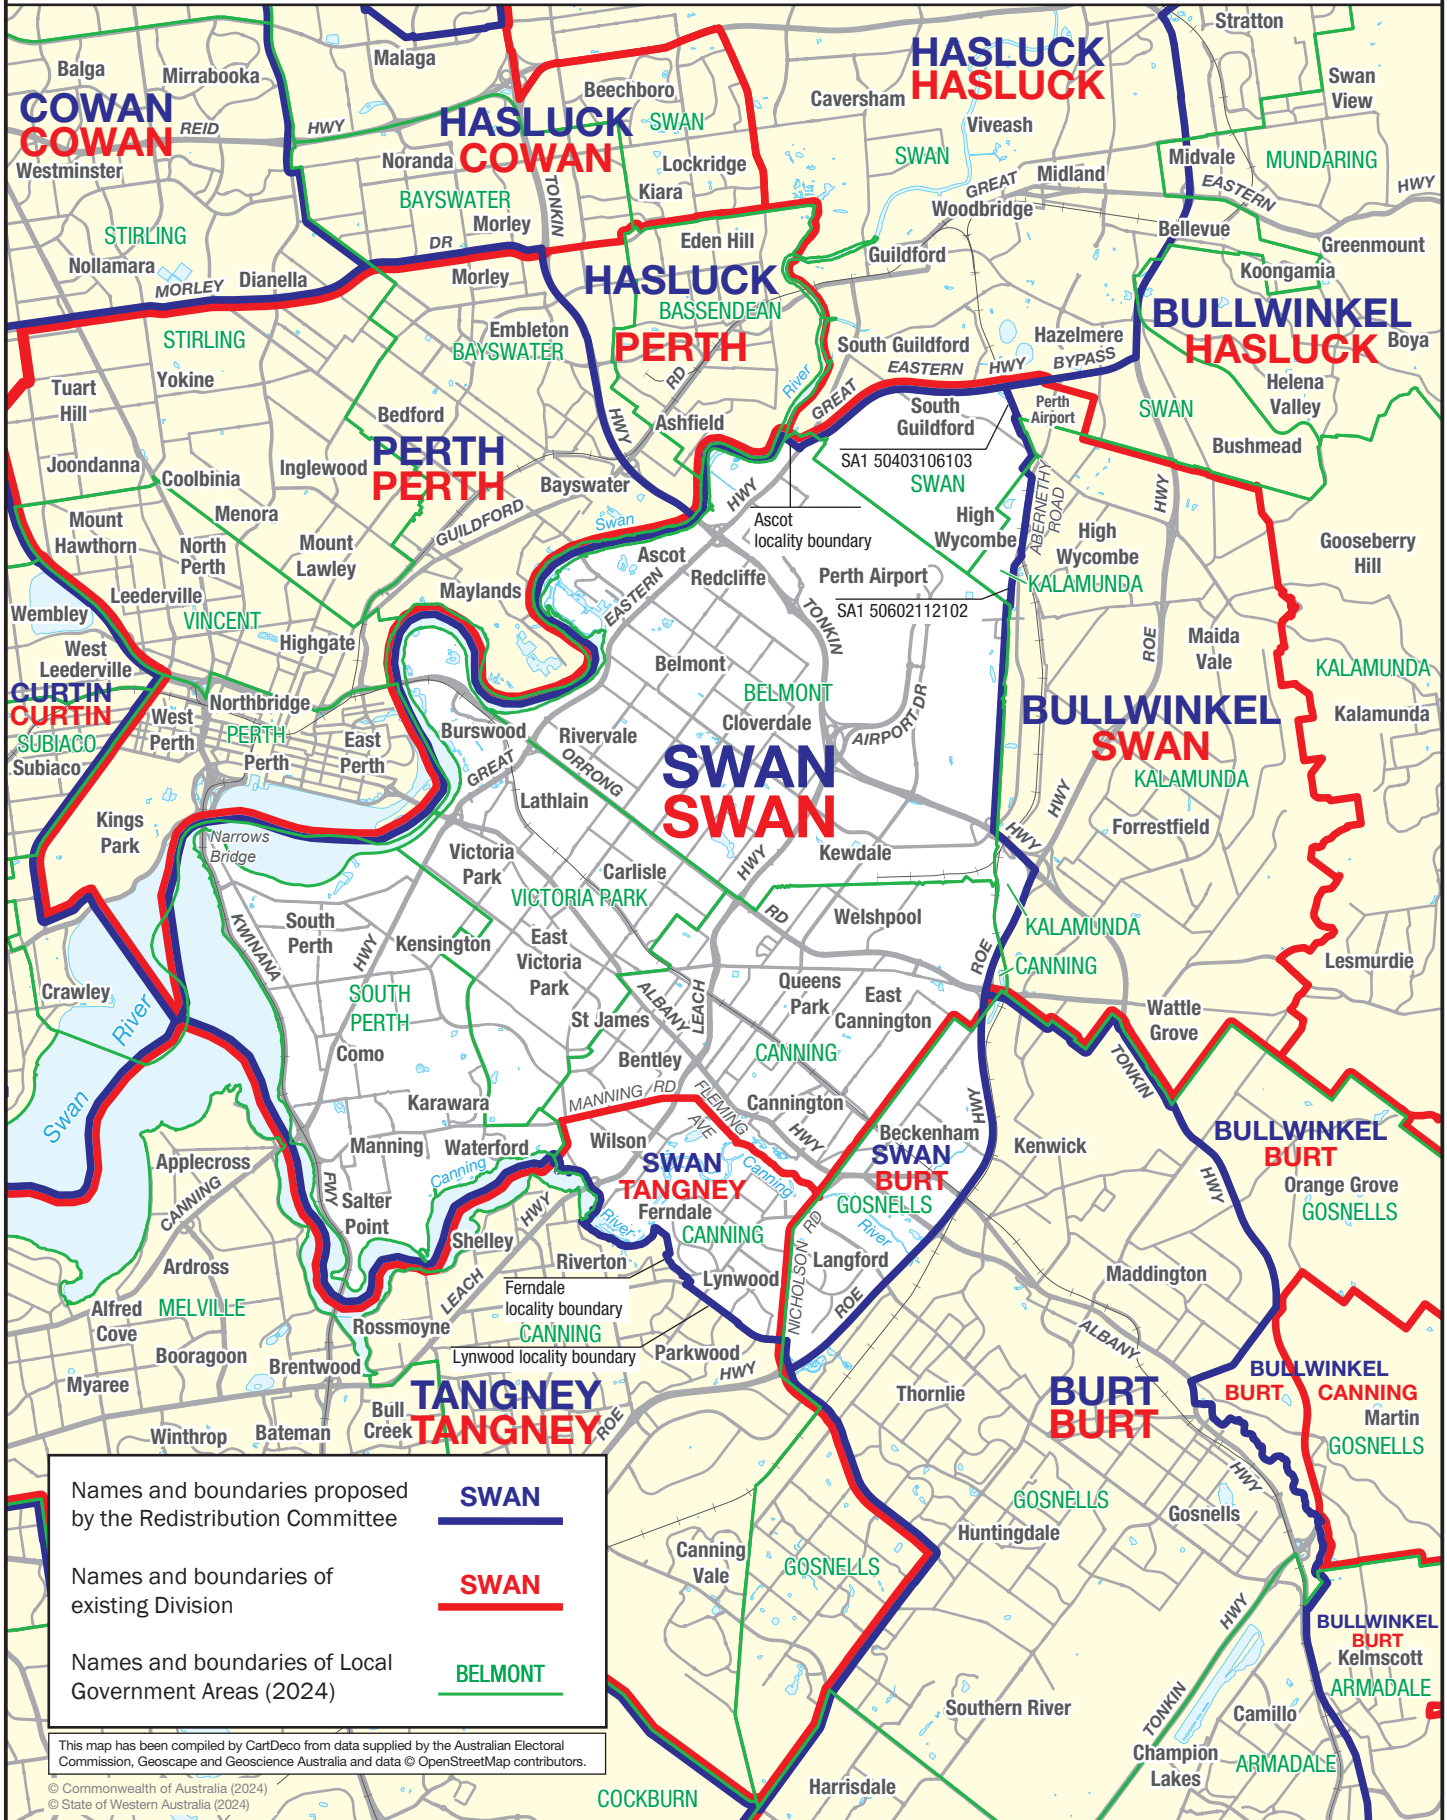

May 2024
**MAP OF PROPOSED
 COMMONWEALTH ELECTORAL DIVISION OF
 SWAN**

0 2 km

Names and boundaries proposed by the Redistribution Committee	SWAN
Names and boundaries of existing Division	SWAN
Names and boundaries of Local Government Areas (2024)	BELMONT

This map has been compiled by CartDeco from data supplied by the Australian Electoral Commission, Geoscape and Geoscience Australia and data © OpenStreetMap contributors.