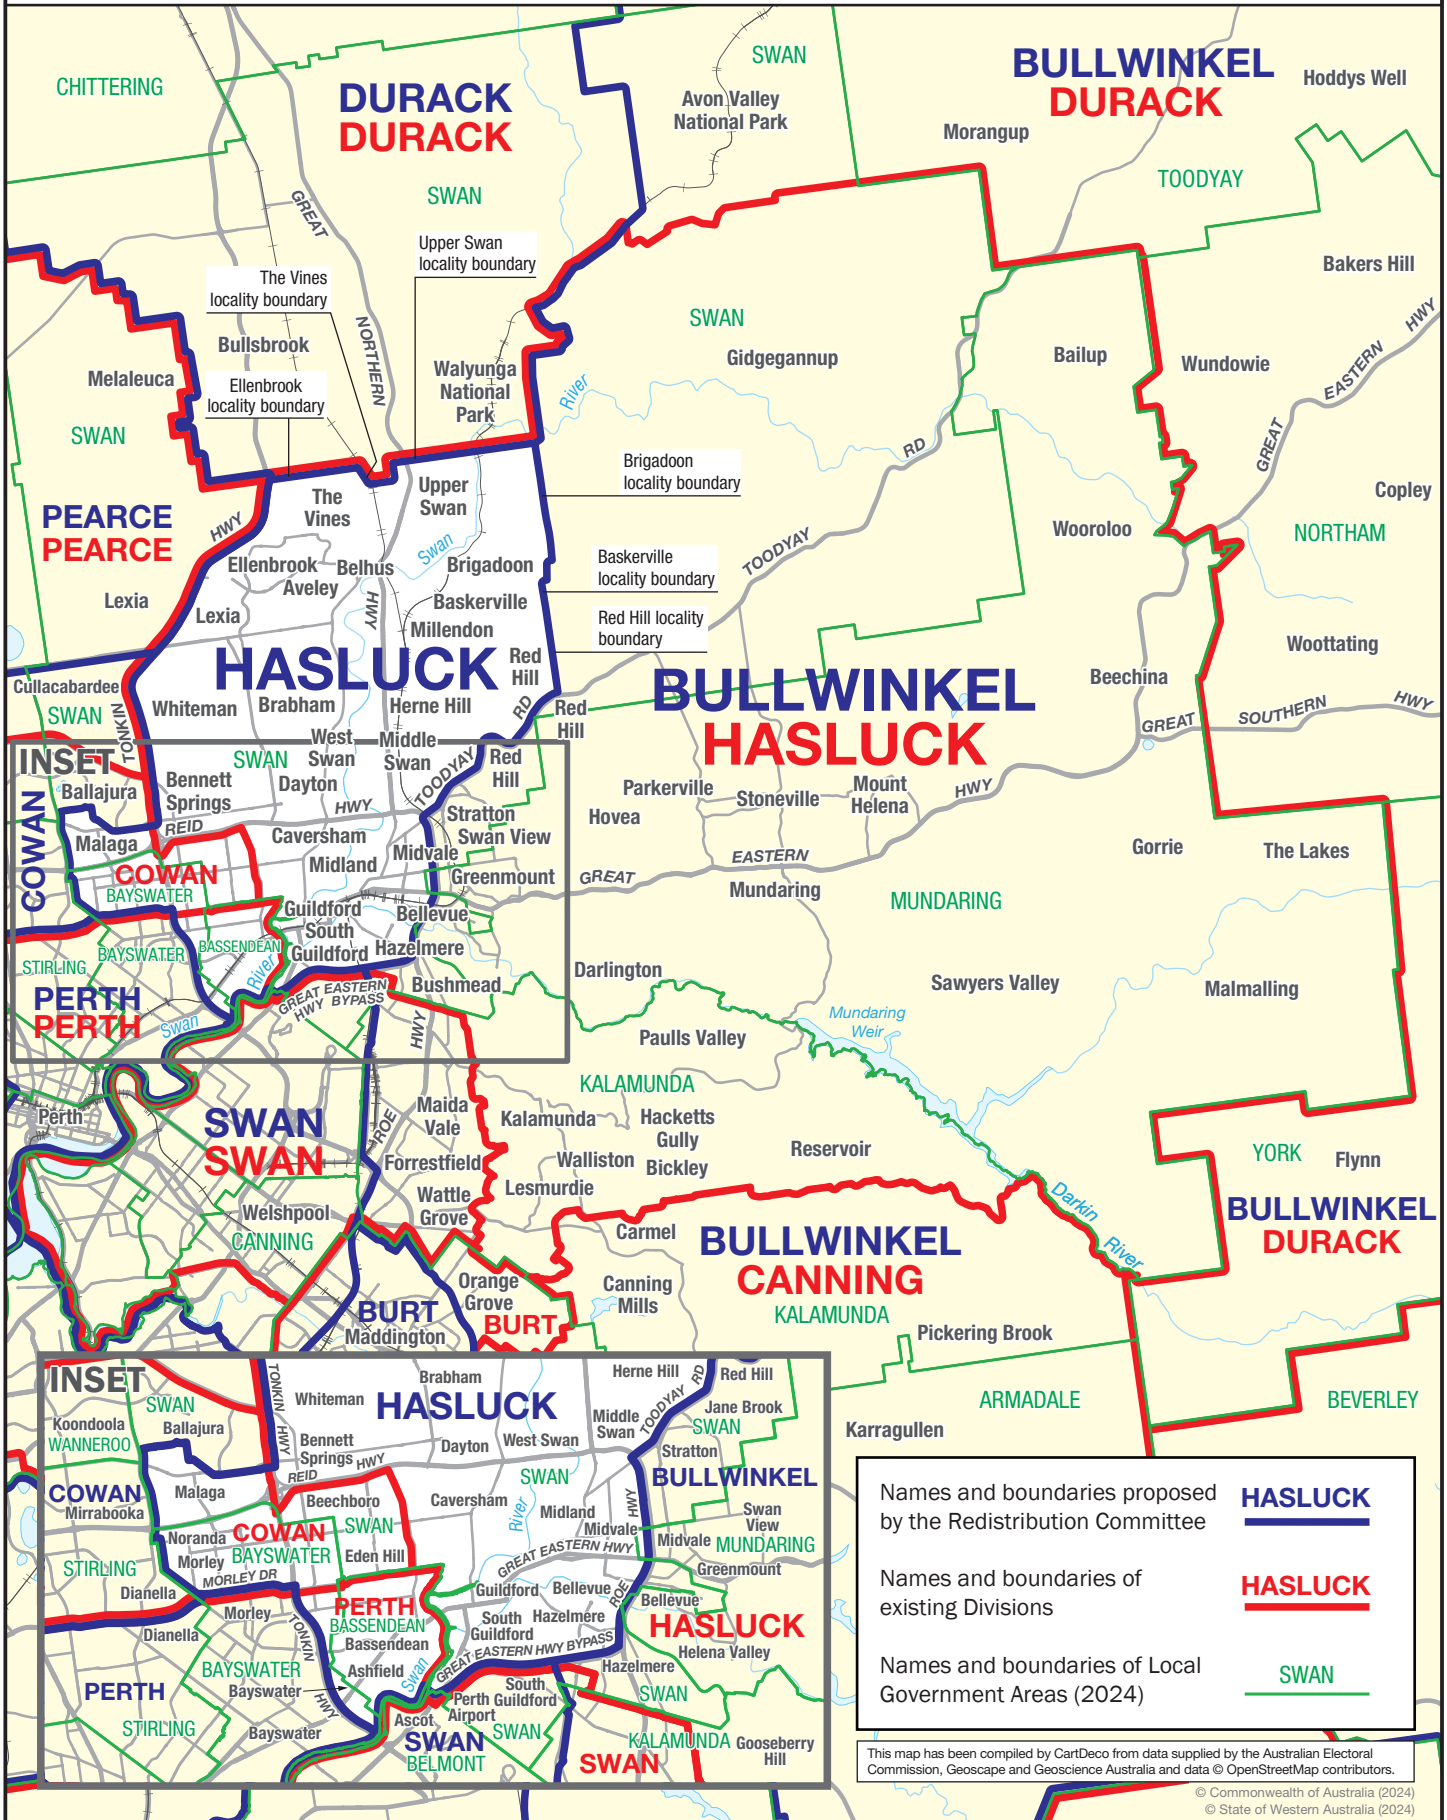

May 2024  
**MAP OF PROPOSED  
 COMMONWEALTH ELECTORAL DIVISION OF  
 HASLUCK**

0 5 km

Names and boundaries proposed by the Redistribution Committee **HASLUCK**

Names and boundaries of existing Divisions **HASLUCK**

Names and boundaries of Local Government Areas (2024) **SWAN**

This map has been compiled by CartDeco from data supplied by the Australian Electoral Commission, Geoscape and Geoscience Australia and data © OpenStreetMap contributors.  
 © Commonwealth of Australia (2024)  
 © State of Western Australia (2024)