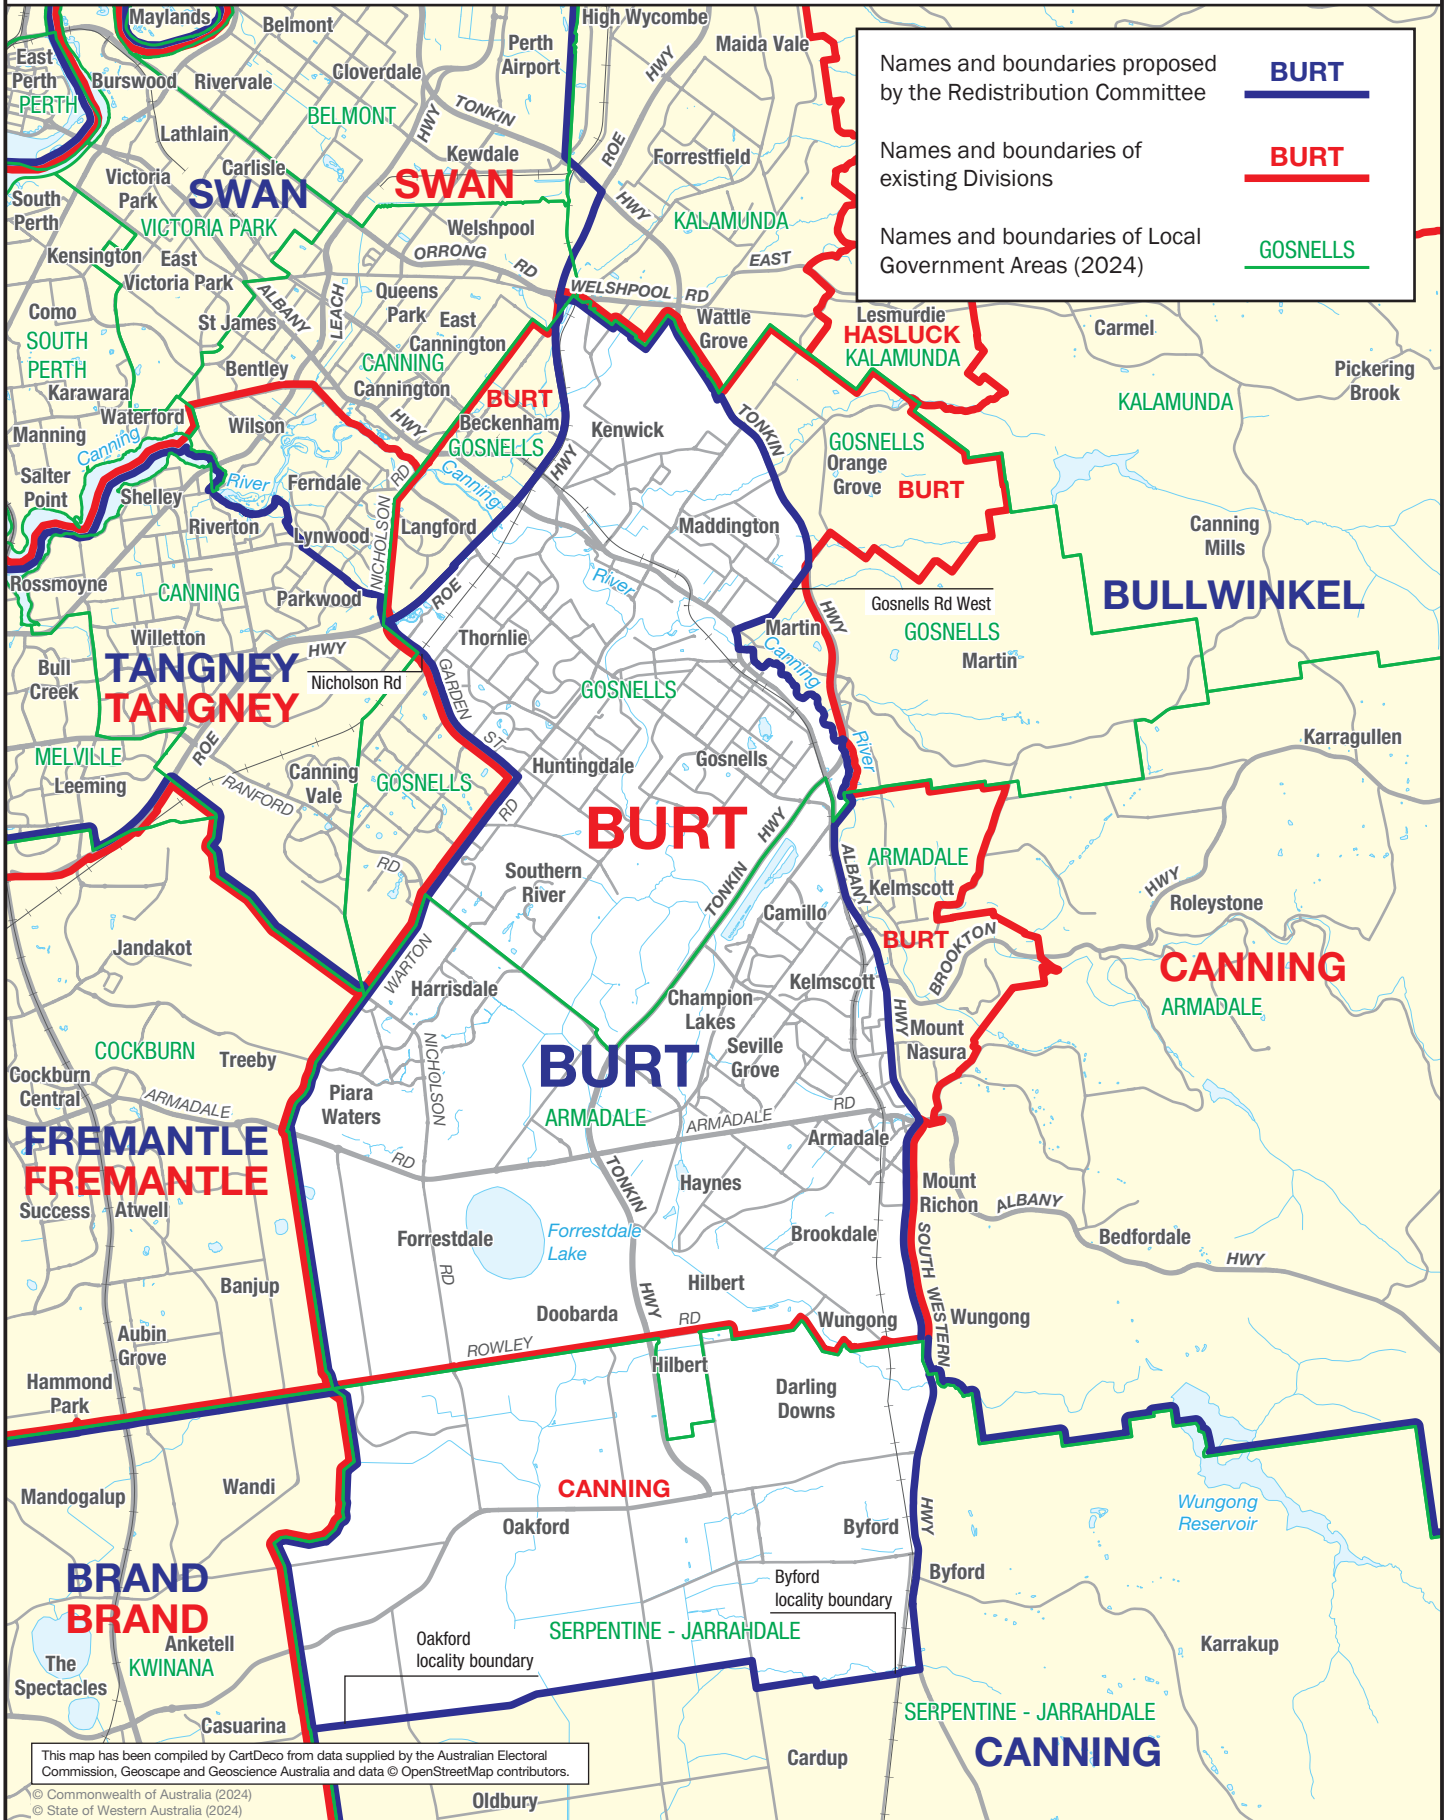

May 2024  
**MAP OF PROPOSED  
 COMMONWEALTH ELECTORAL DIVISION OF  
 BURT**

0 2 km

Names and boundaries proposed by the Redistribution Committee	<b>BURT</b>
Names and boundaries of existing Divisions	<b>BURT</b>
Names and boundaries of Local Government Areas (2024)	<b>GOSNELLS</b>

This map has been compiled by CartDeco from data supplied by the Australian Electoral Commission, Geoscape and Geoscience Australia and data © OpenStreetMap contributors.  
 © Commonwealth of Australia (2024)  
 © State of Western Australia (2024)