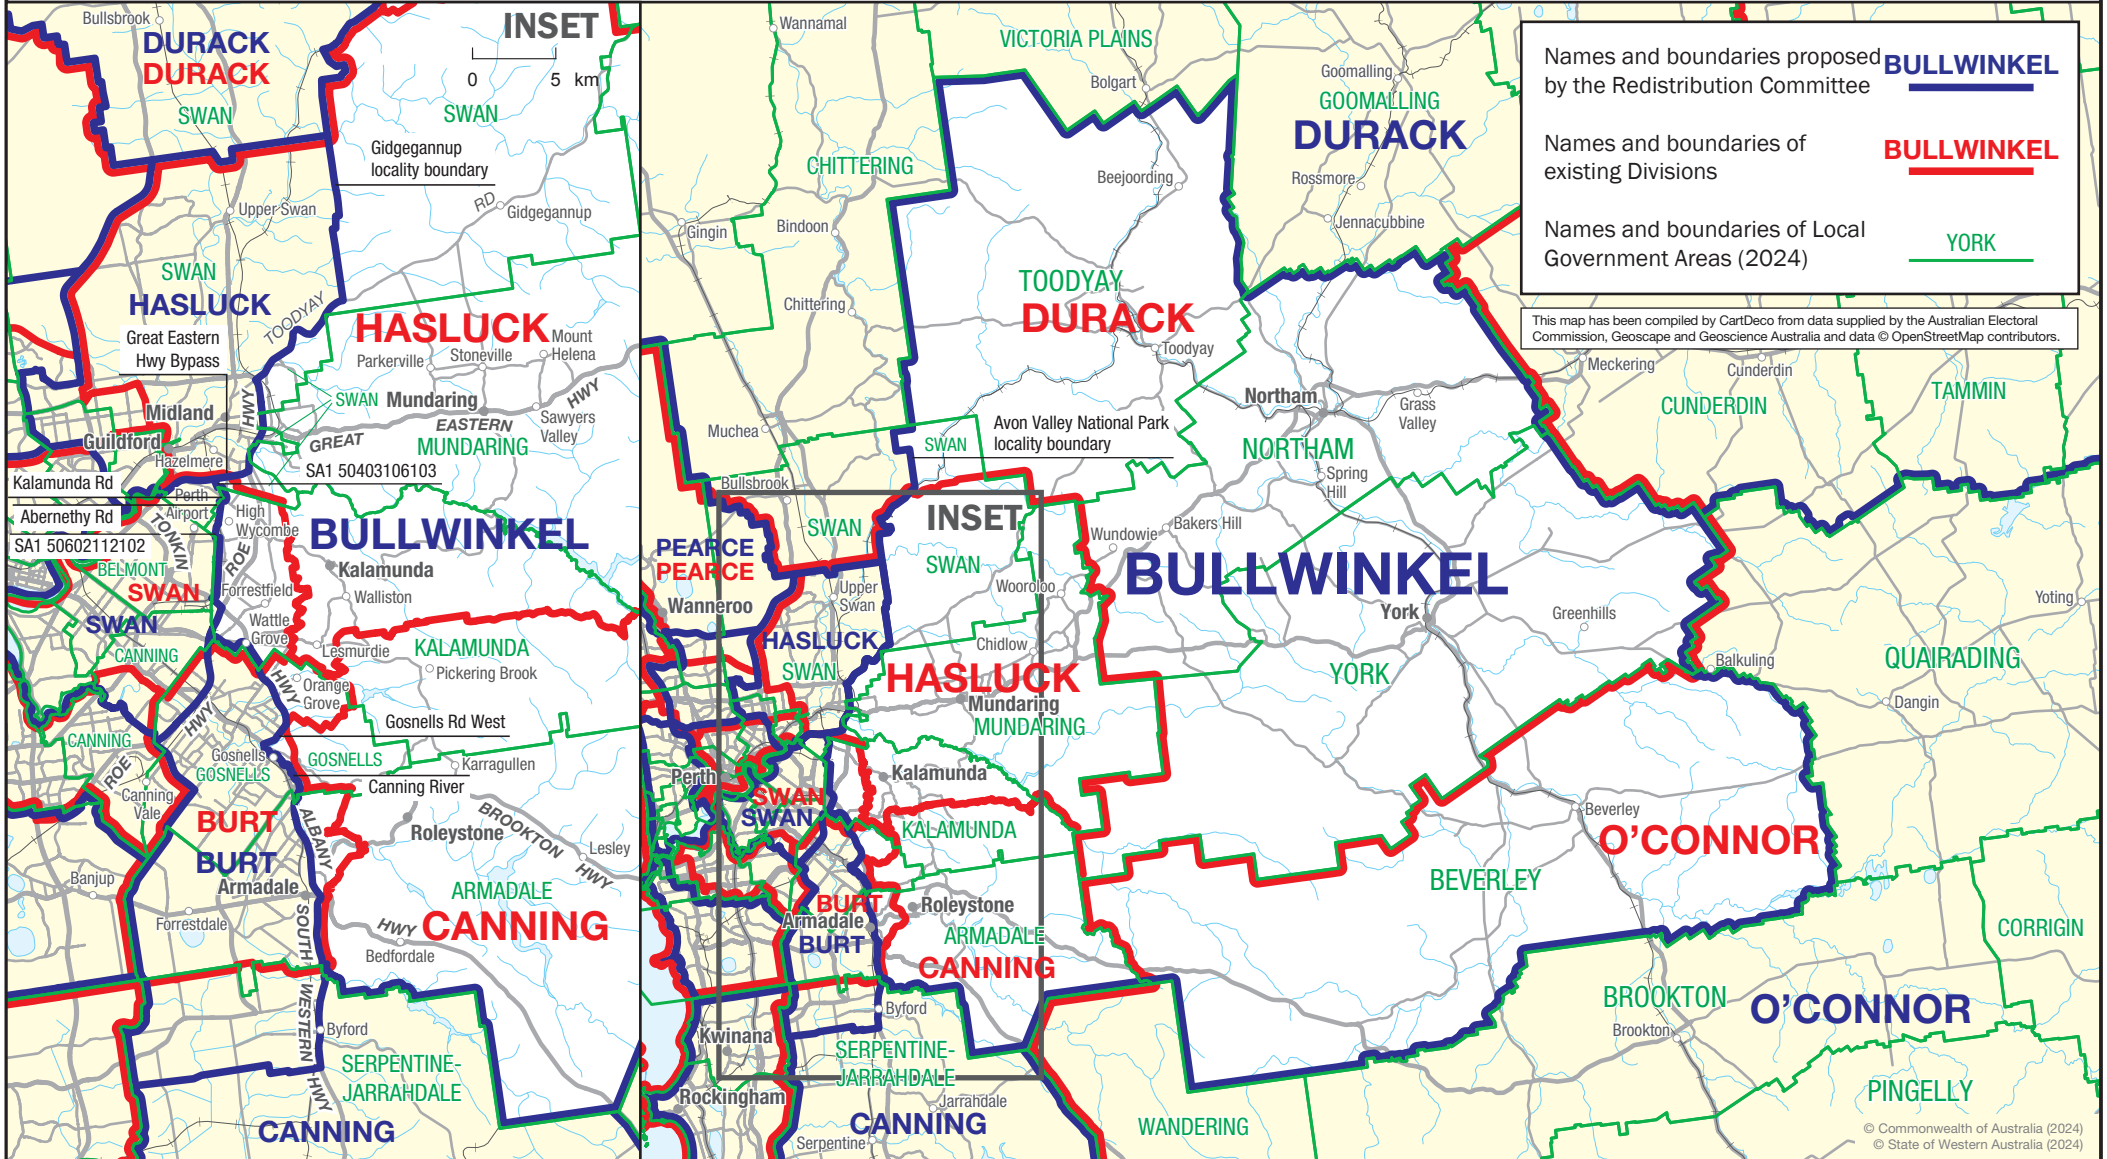

May 2024  
**MAP OF PROPOSED  
 COMMONWEALTH ELECTORAL DIVISION OF  
 BULLWINKEL**

0 20 km

Names and boundaries proposed **BULLWINKEL**  
 by the Redistribution Committee

Names and boundaries of **BULLWINKEL**  
 existing Divisions

Names and boundaries of Local  
 Government Areas (2024) **YORK**

This map has been compiled by CartDeco from data supplied by the Australian Electoral Commission, Geoscape and Geoscience Australia and data © OpenStreetMap contributors.