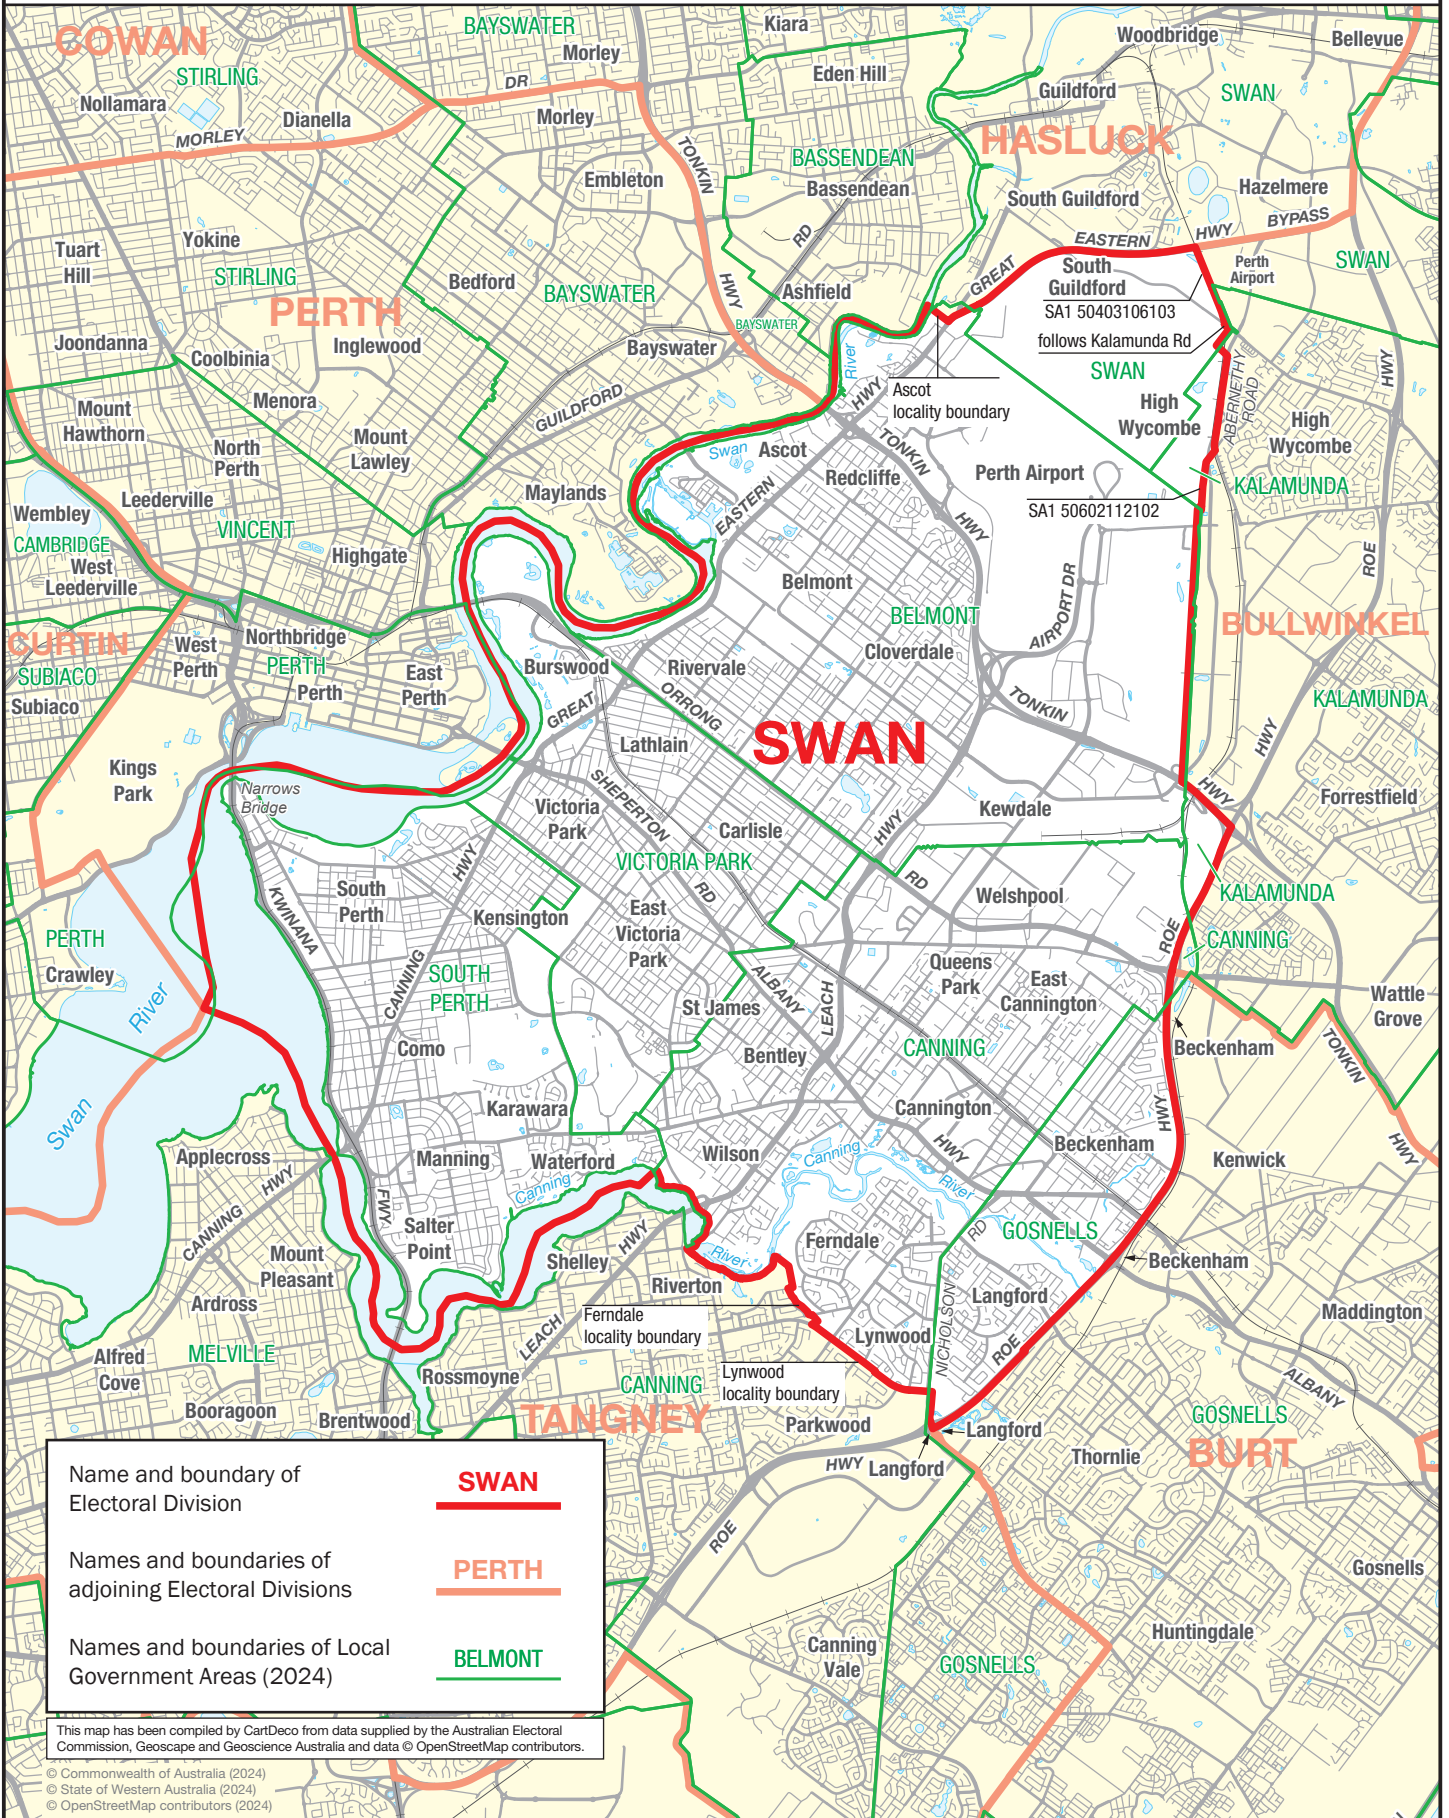

September 2024
**MAP OF COMMONWEALTH
 ELECTORAL DIVISION OF**

SWAN

0 2 km

Name and boundary of Electoral Division	SWAN
Names and boundaries of adjoining Electoral Divisions	PERTH
Names and boundaries of Local Government Areas (2024)	BELMONT

This map has been compiled by CartDeco from data supplied by the Australian Electoral Commission, Geoscape and Geoscience Australia and data © OpenStreetMap contributors.
 © Commonwealth of Australia (2024)
 © State of Western Australia (2024)
 © OpenStreetMap contributors (2024)