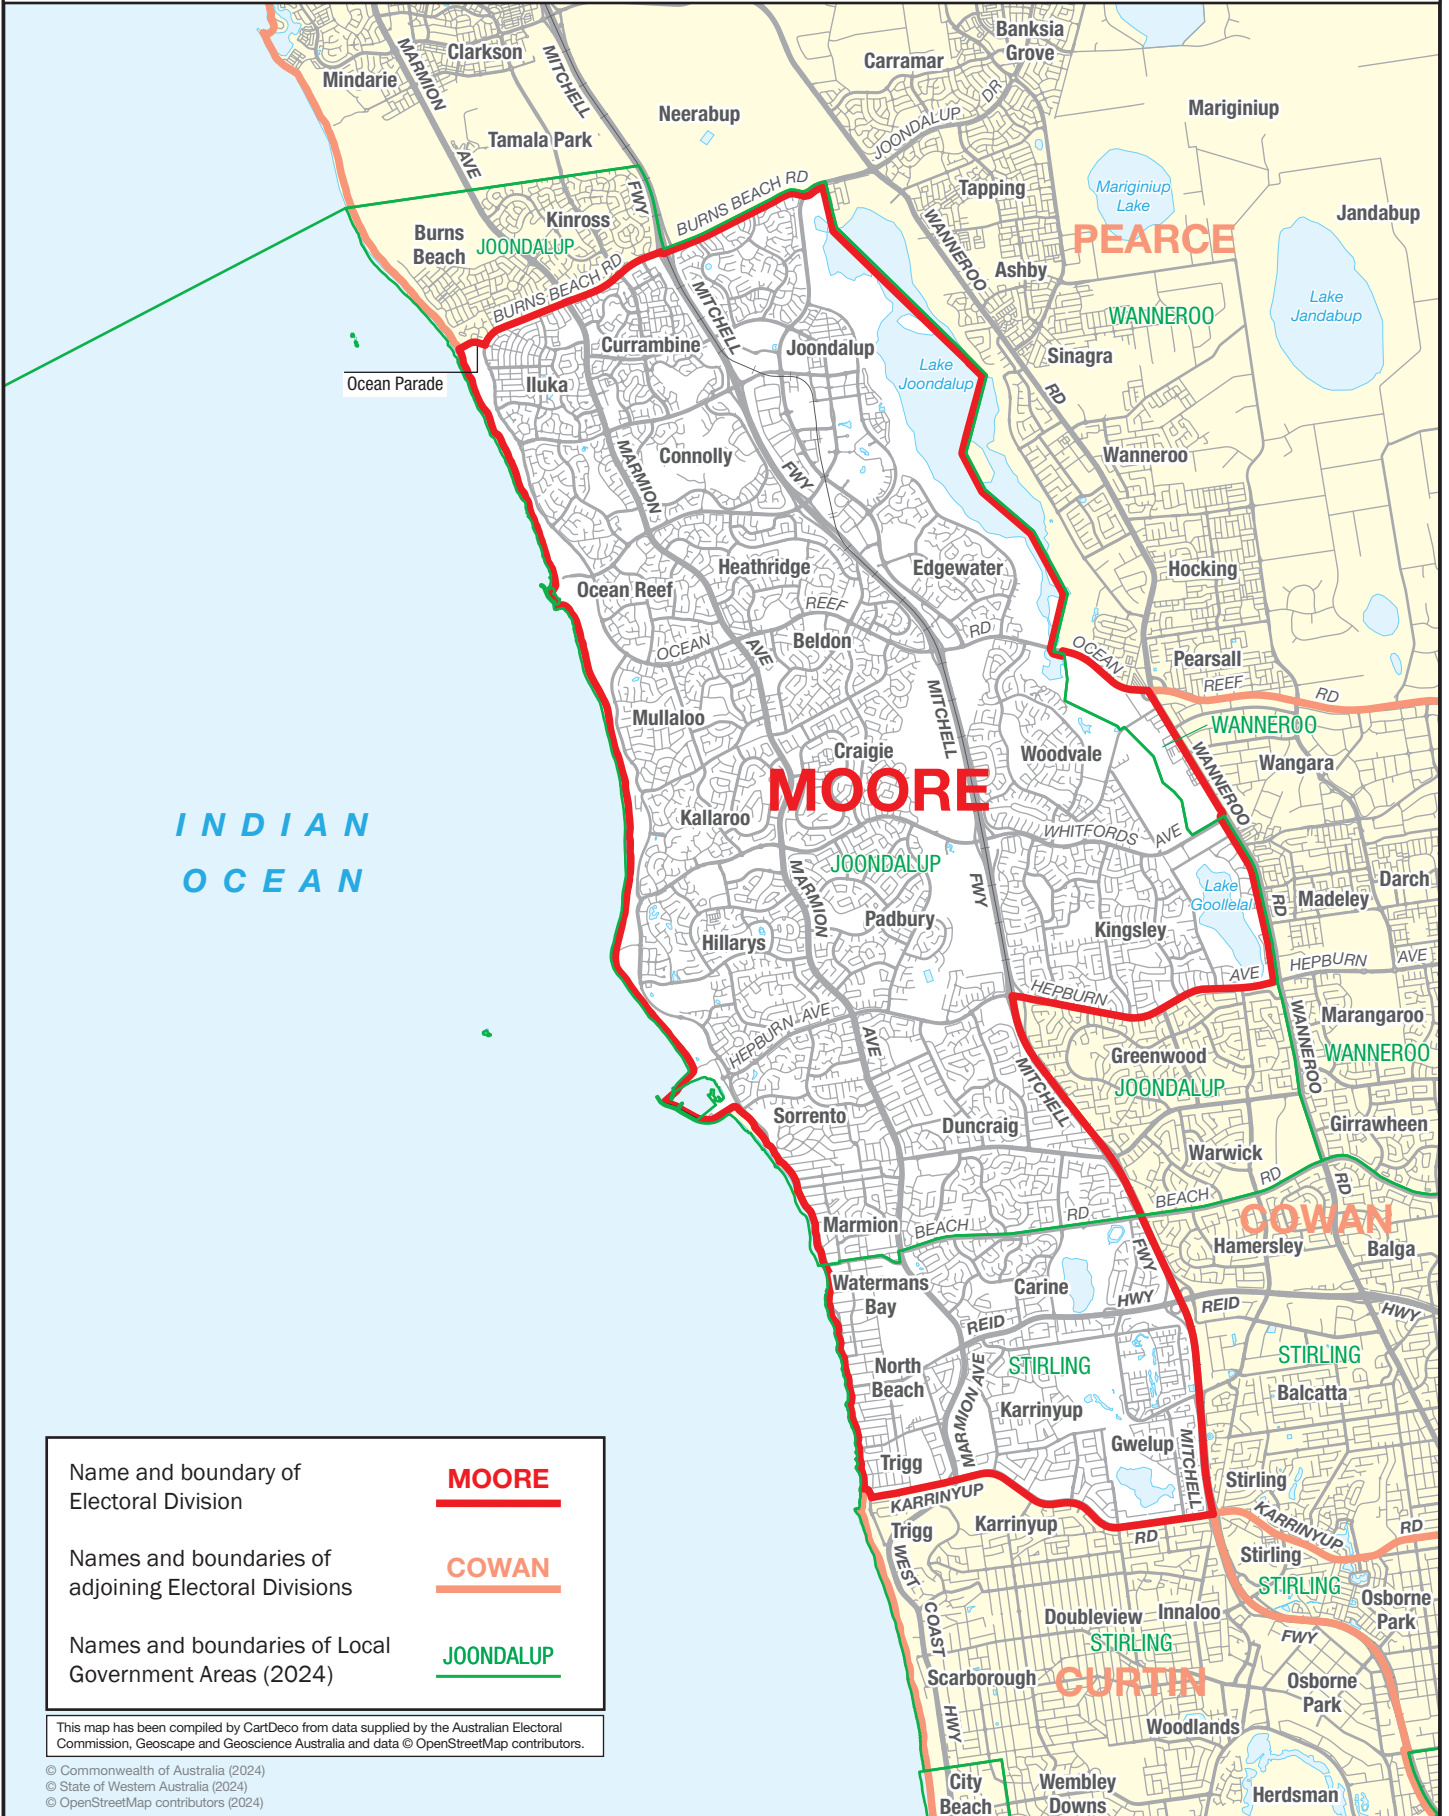

September 2024  
**MAP OF COMMONWEALTH  
 ELECTORAL DIVISION OF**

**MOORE**

Name and boundary of Electoral Division	<b>MOORE</b>
Names and boundaries of adjoining Electoral Divisions	<b>COWAN</b>
Names and boundaries of Local Government Areas (2024)	<b>JOONDALUP</b>

This map has been compiled by CartDeco from data supplied by the Australian Electoral Commission, Geoscape and Geoscience Australia and data © OpenStreetMap contributors.  
 © Commonwealth of Australia (2024)  
 © State of Western Australia (2024)  
 © OpenStreetMap contributors (2024)