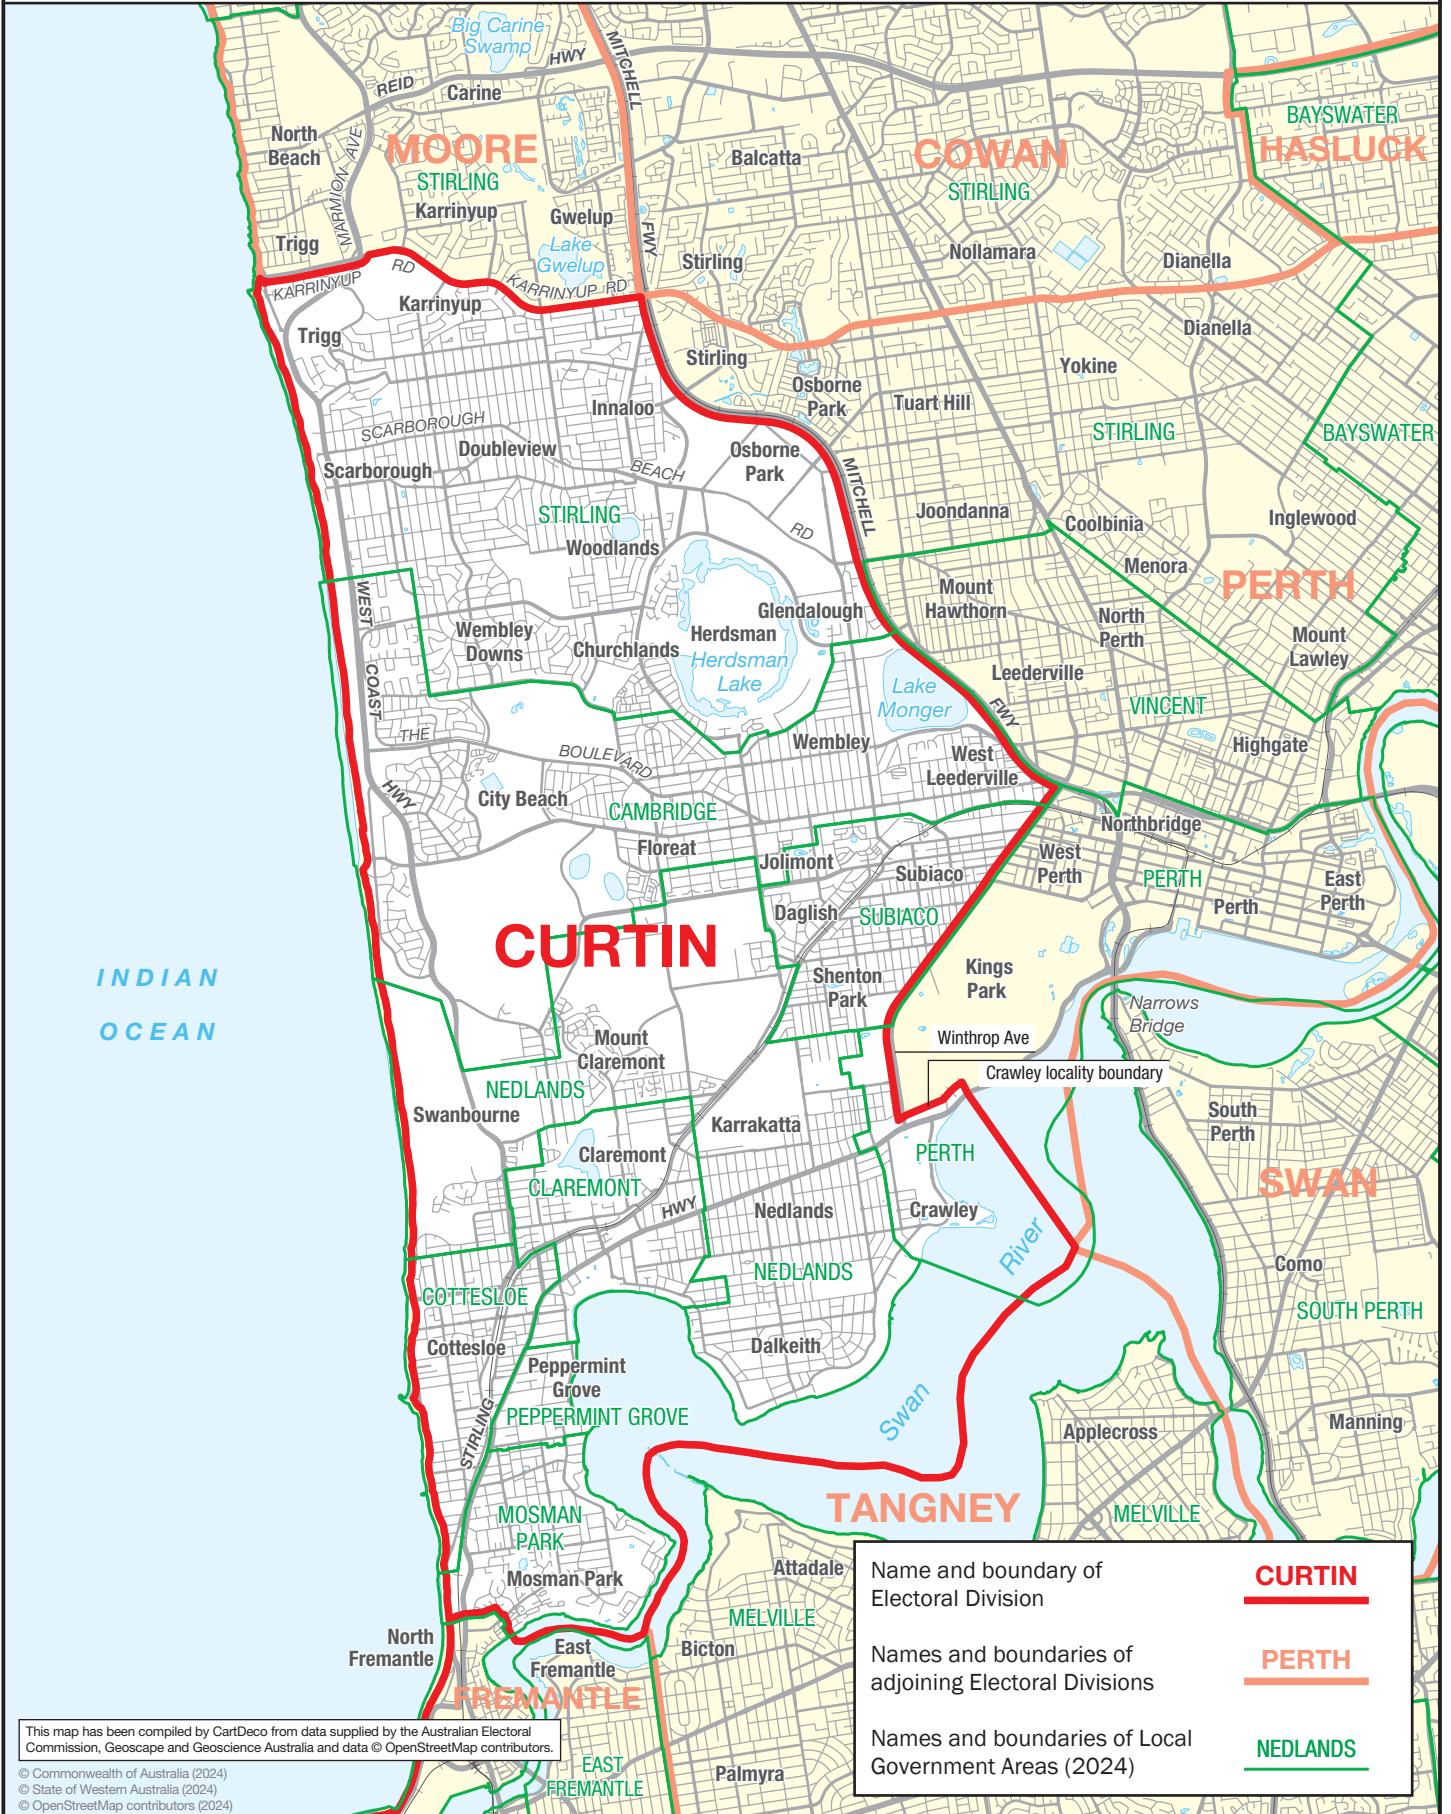

September 2024  
**MAP OF COMMONWEALTH  
 ELECTORAL DIVISION OF**

**CURTIN**

0 2 km

Name and boundary of Electoral Division	<b>CURTIN</b>
Names and boundaries of adjoining Electoral Divisions	<b>PERTH</b>
Names and boundaries of Local Government Areas (2024)	<b>NEDLANDS</b>

This map has been compiled by CartDeco from data supplied by the Australian Electoral Commission, Geoscape and Geoscience Australia and data © OpenStreetMap contributors.  
 © Commonwealth of Australia (2024)  
 © State of Western Australia (2024)  
 © OpenStreetMap contributors (2024)