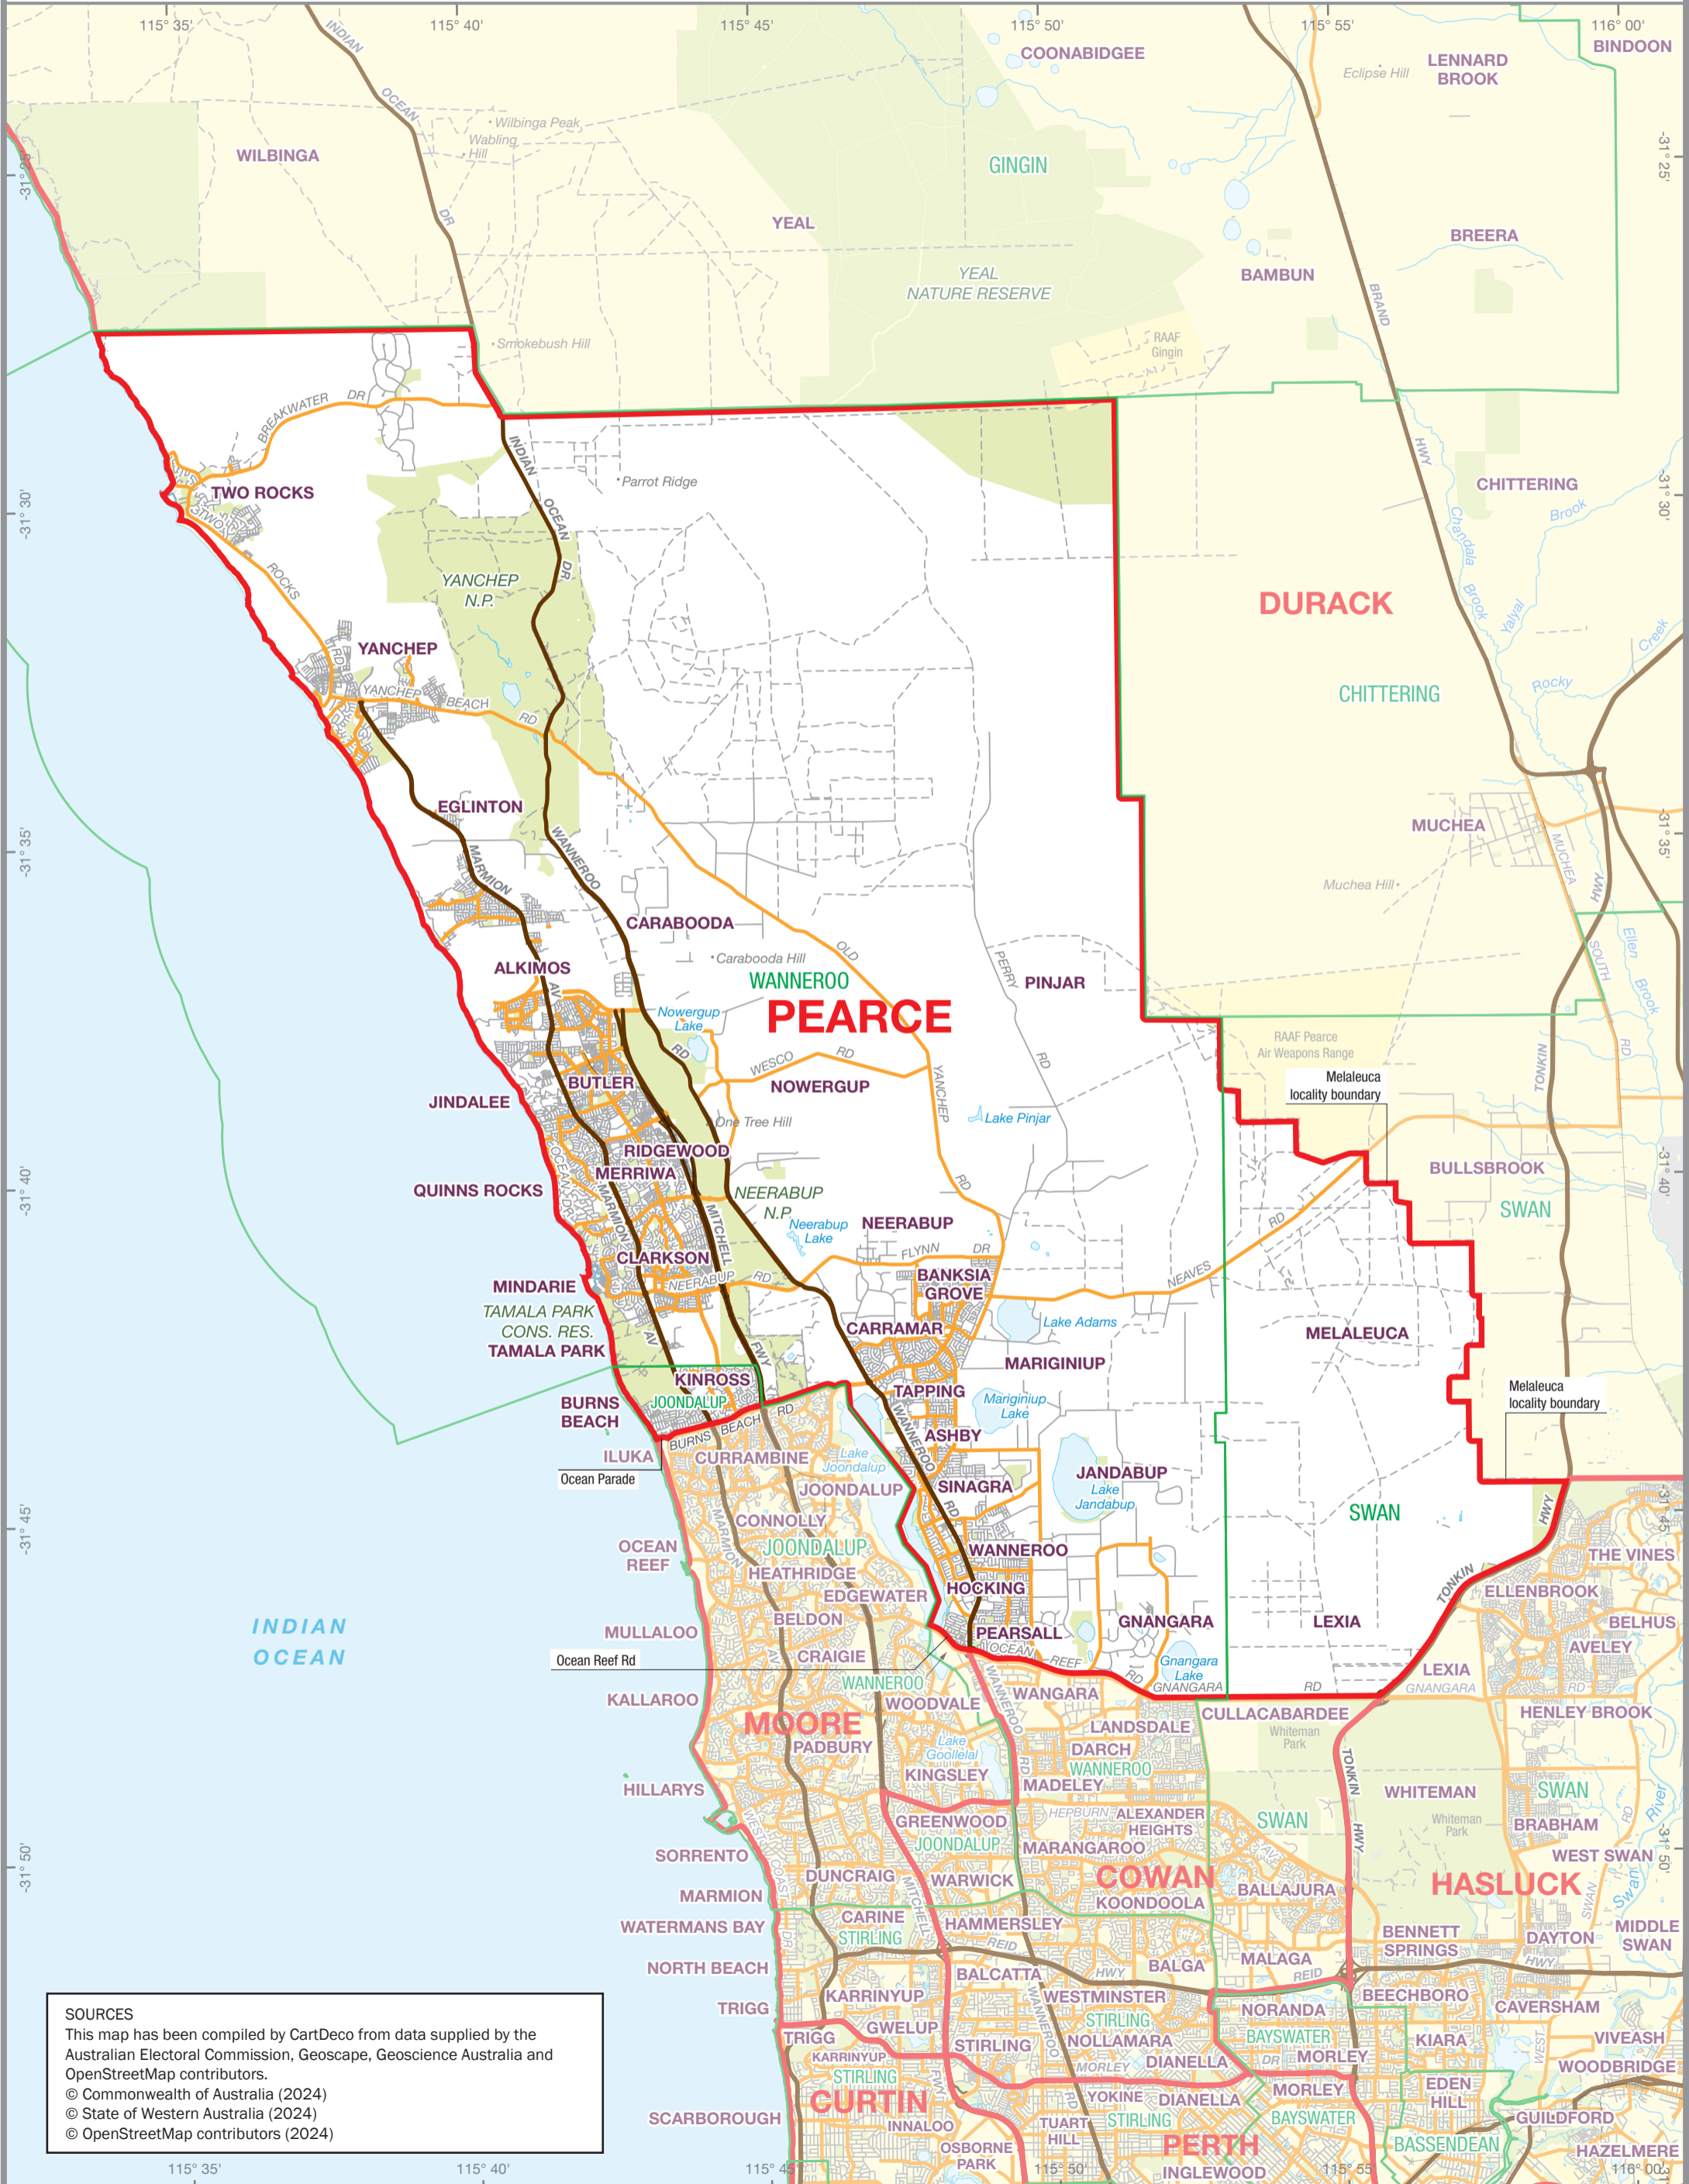

September 2024
MAP OF THE COMMONWEALTH
ELECTORAL DIVISION OF
PEARCE

Name and Boundary of
Electoral Division
Names and Boundaries of
adjoining Electoral Divisions
Names and Boundaries of
Local Government Areas (2024)

PEARCE
DURACK
WANNEROO

SOURCES
This map has been compiled by CartDeco from data supplied by the Australian Electoral Commission, Geoscape, Geoscience Australia and OpenStreetMap contributors.
© Commonwealth of Australia (2024)
© State of Western Australia (2024)
© OpenStreetMap contributors (2024)