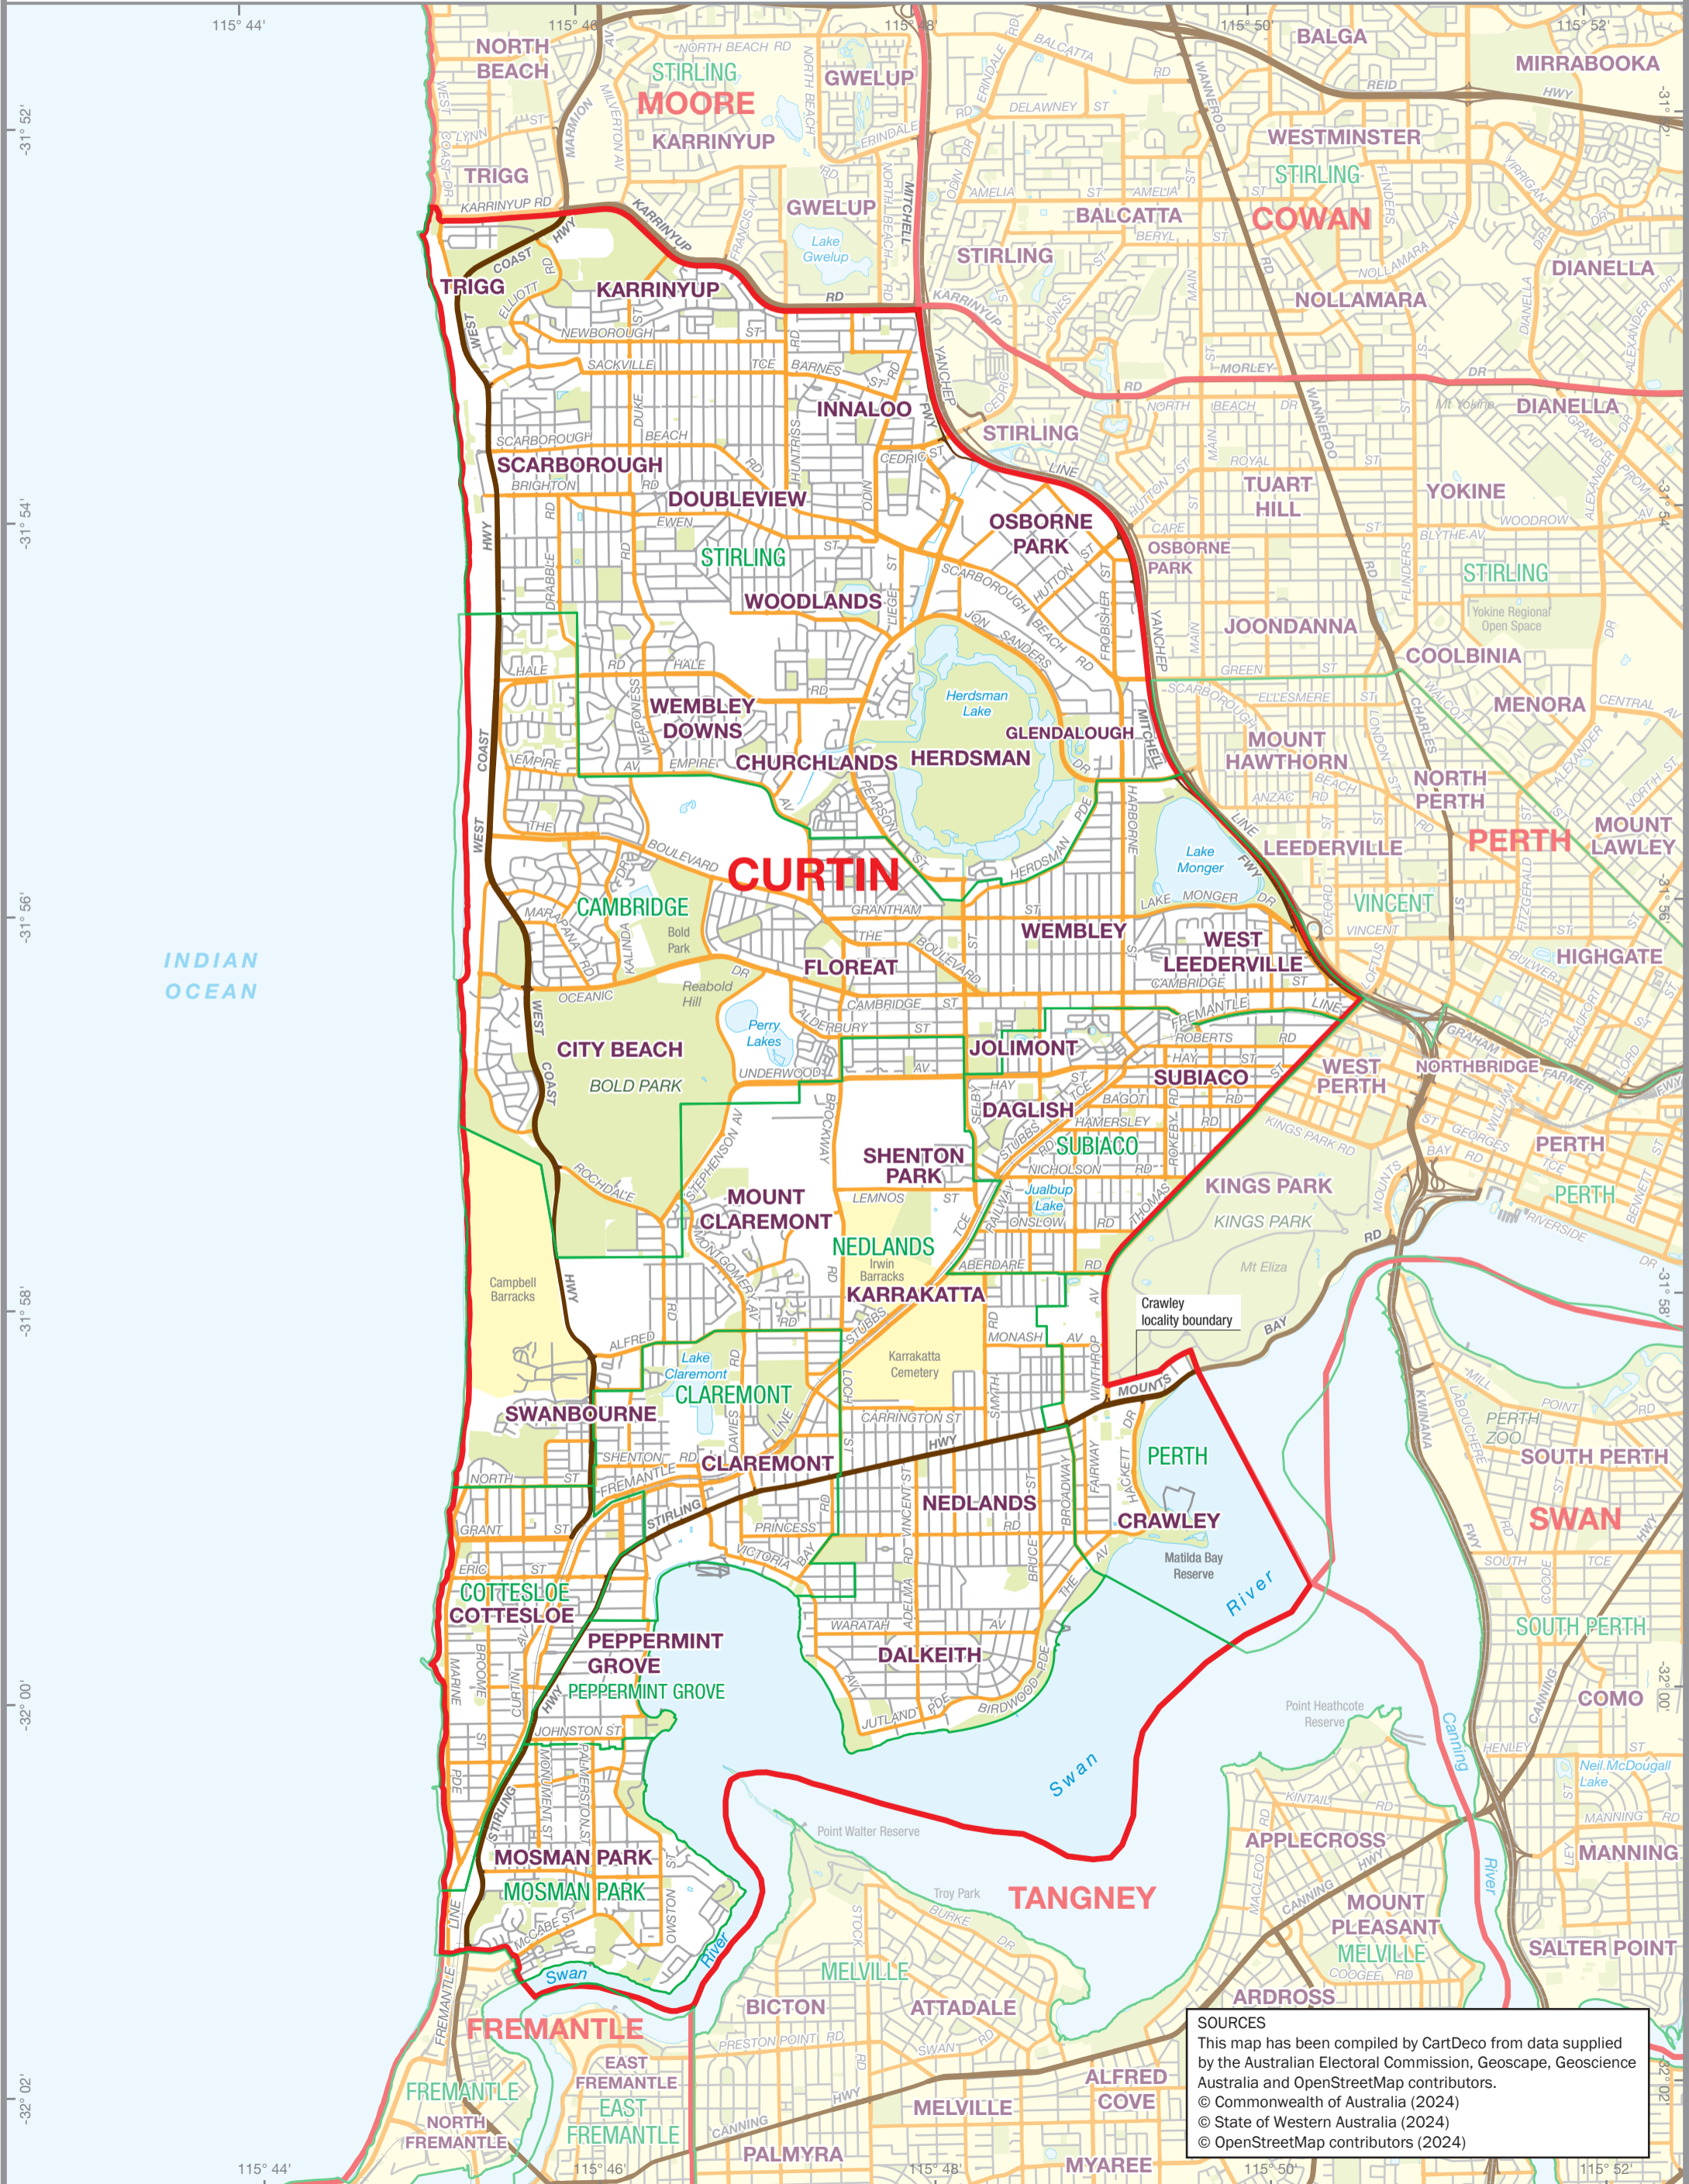

September 2024  
**MAP OF THE COMMONWEALTH  
 ELECTORAL DIVISION OF  
 CURTIN**

Name and Boundary of  
 Electoral Division  
 Names and Boundaries of  
 adjoining Electoral Divisions  
 Names and Boundaries of  
 Local Government Areas (2024)

**CURTIN**  
**COWAN**  
**SUBIACO**

**SOURCES**  
 This map has been compiled by CartDeco from data supplied by the Australian Electoral Commission, Geoscape, Geoscience Australia and OpenStreetMap contributors.  
 © Commonwealth of Australia (2024)  
 © State of Western Australia (2024)  
 © OpenStreetMap contributors (2024)