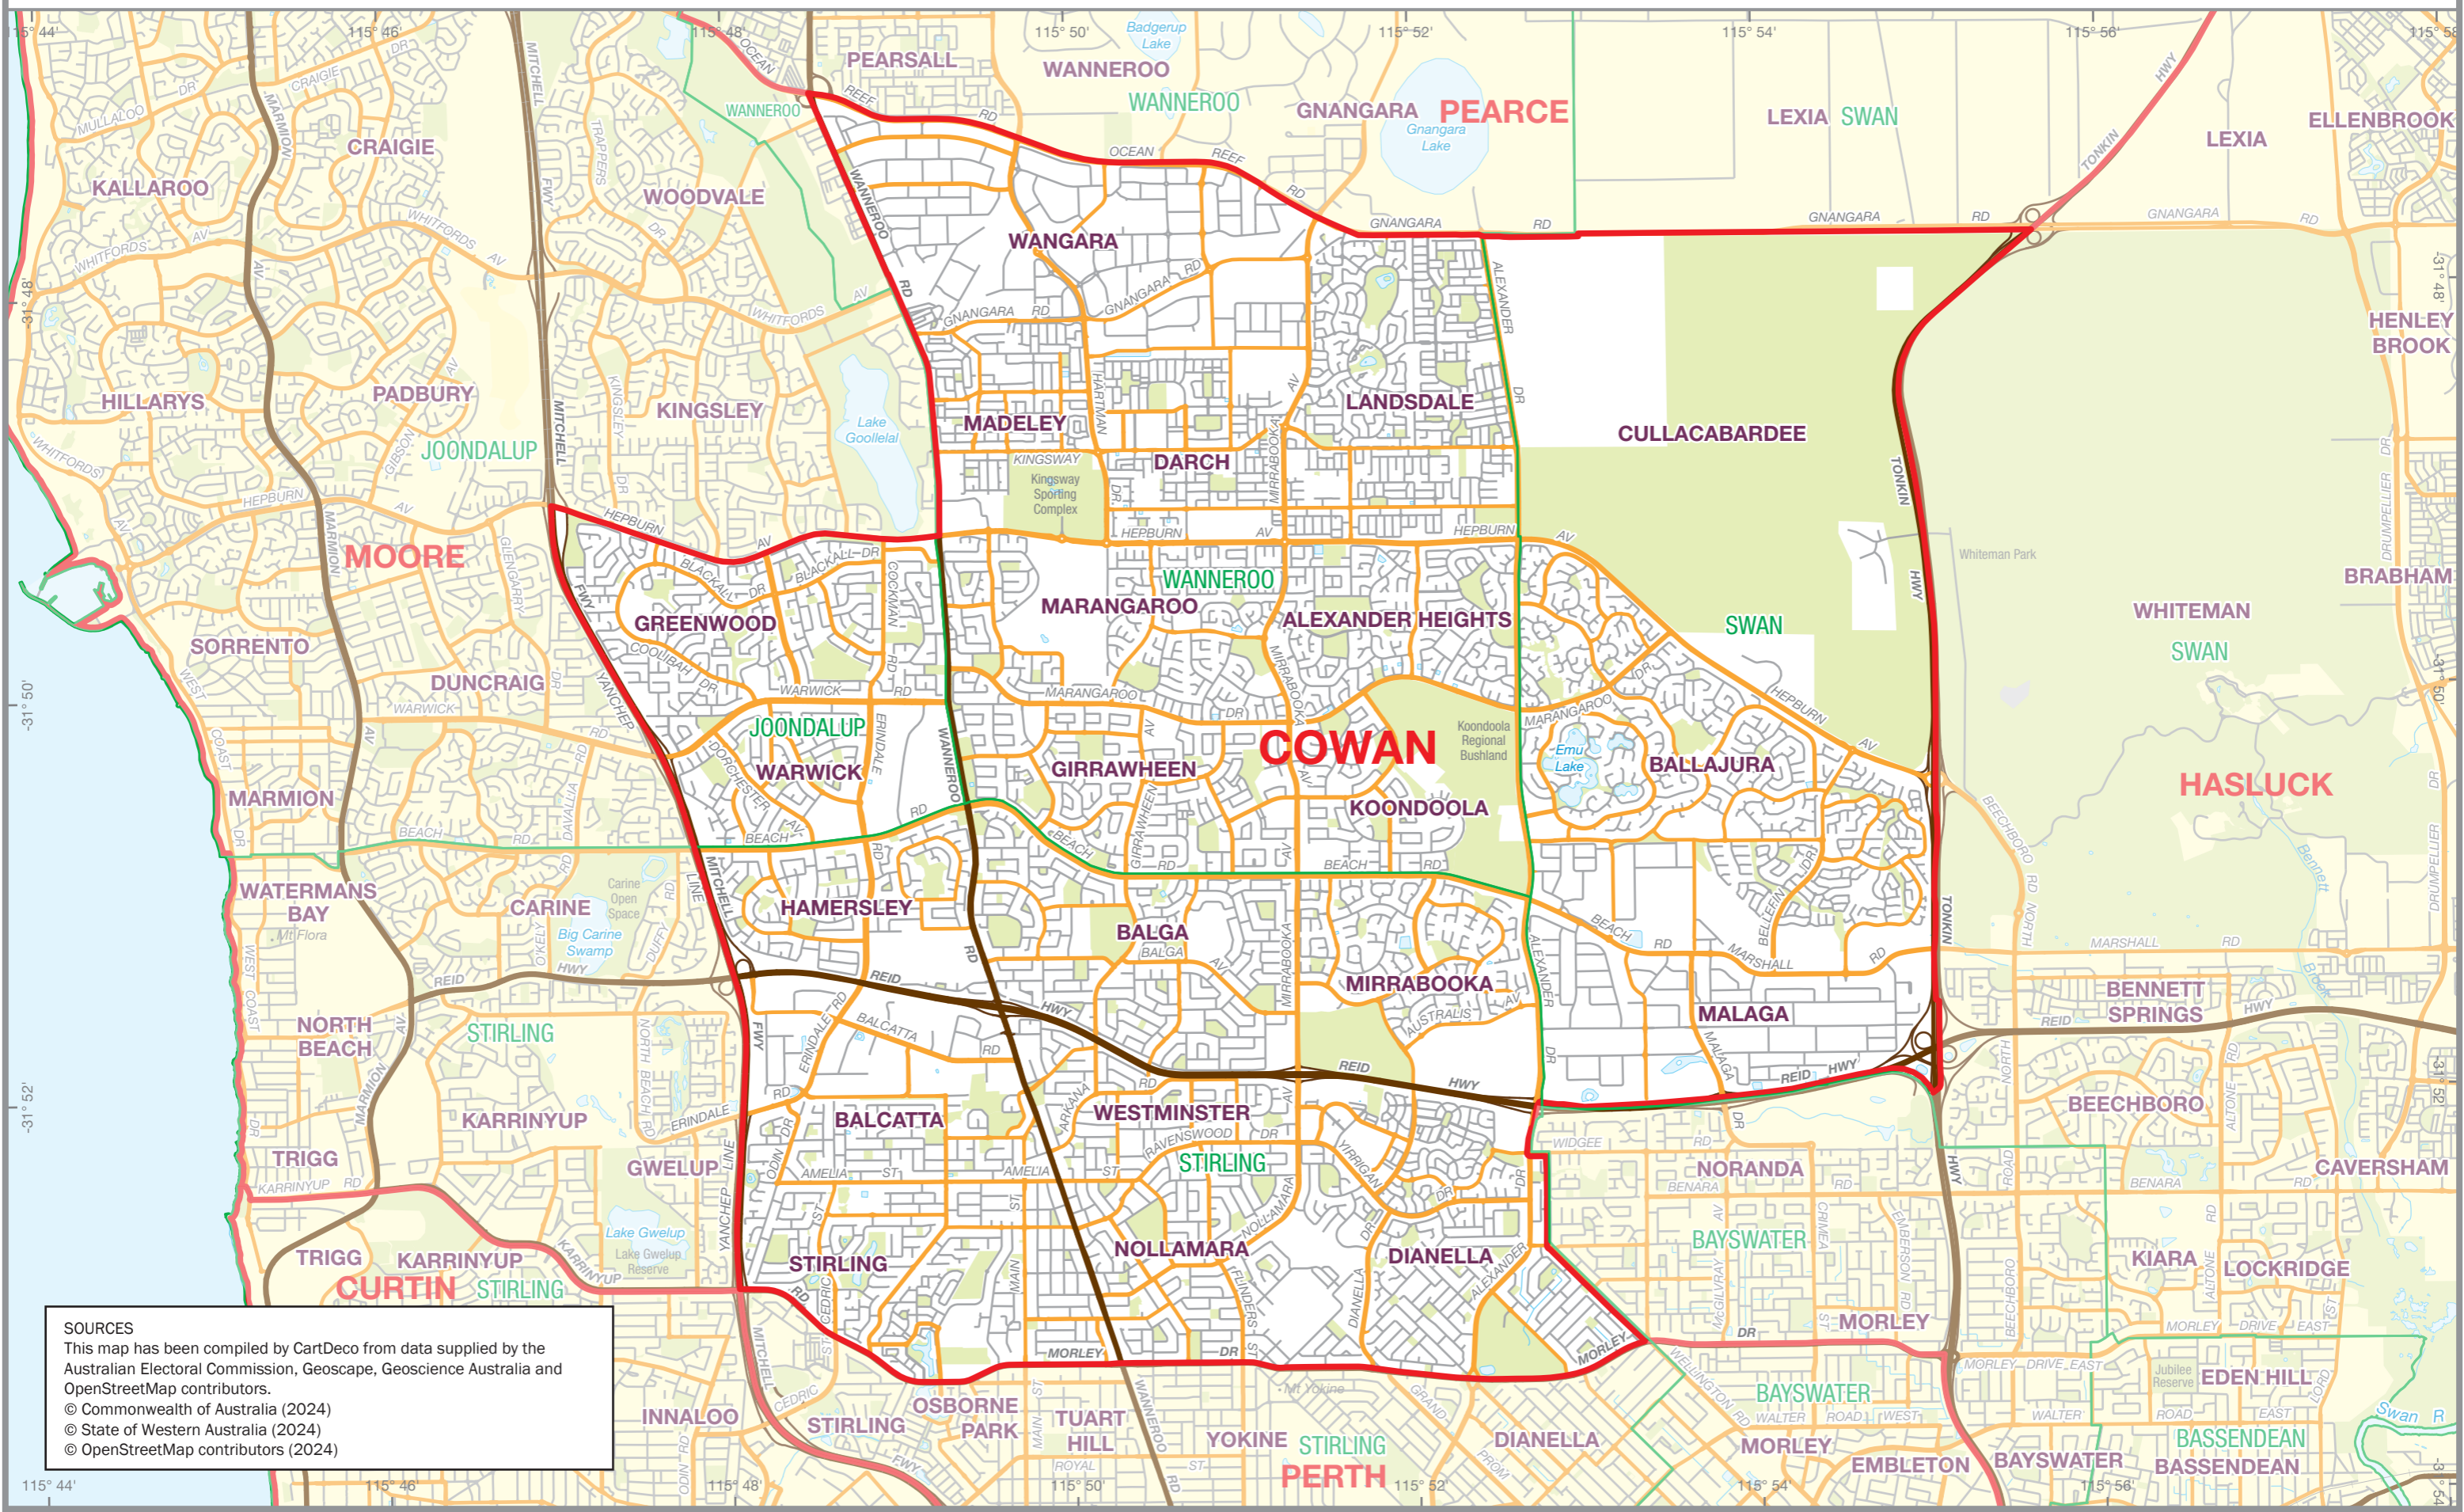

September 2024
**MAP OF THE COMMONWEALTH
 ELECTORAL DIVISION OF
 COWAN**

Name and Boundary of
 Electoral Division
 Names and Boundaries of
 adjoining Electoral Divisions
 Names and Boundaries of
 Local Government Areas (2024)

COWAN
PEARCE
WANNEROO

SOURCES
 This map has been compiled by CartDeco from data supplied by the Australian Electoral Commission, Geoscape, Geoscience Australia and OpenStreetMap contributors.
 © Commonwealth of Australia (2024)
 © State of Western Australia (2024)
 © OpenStreetMap contributors (2024)