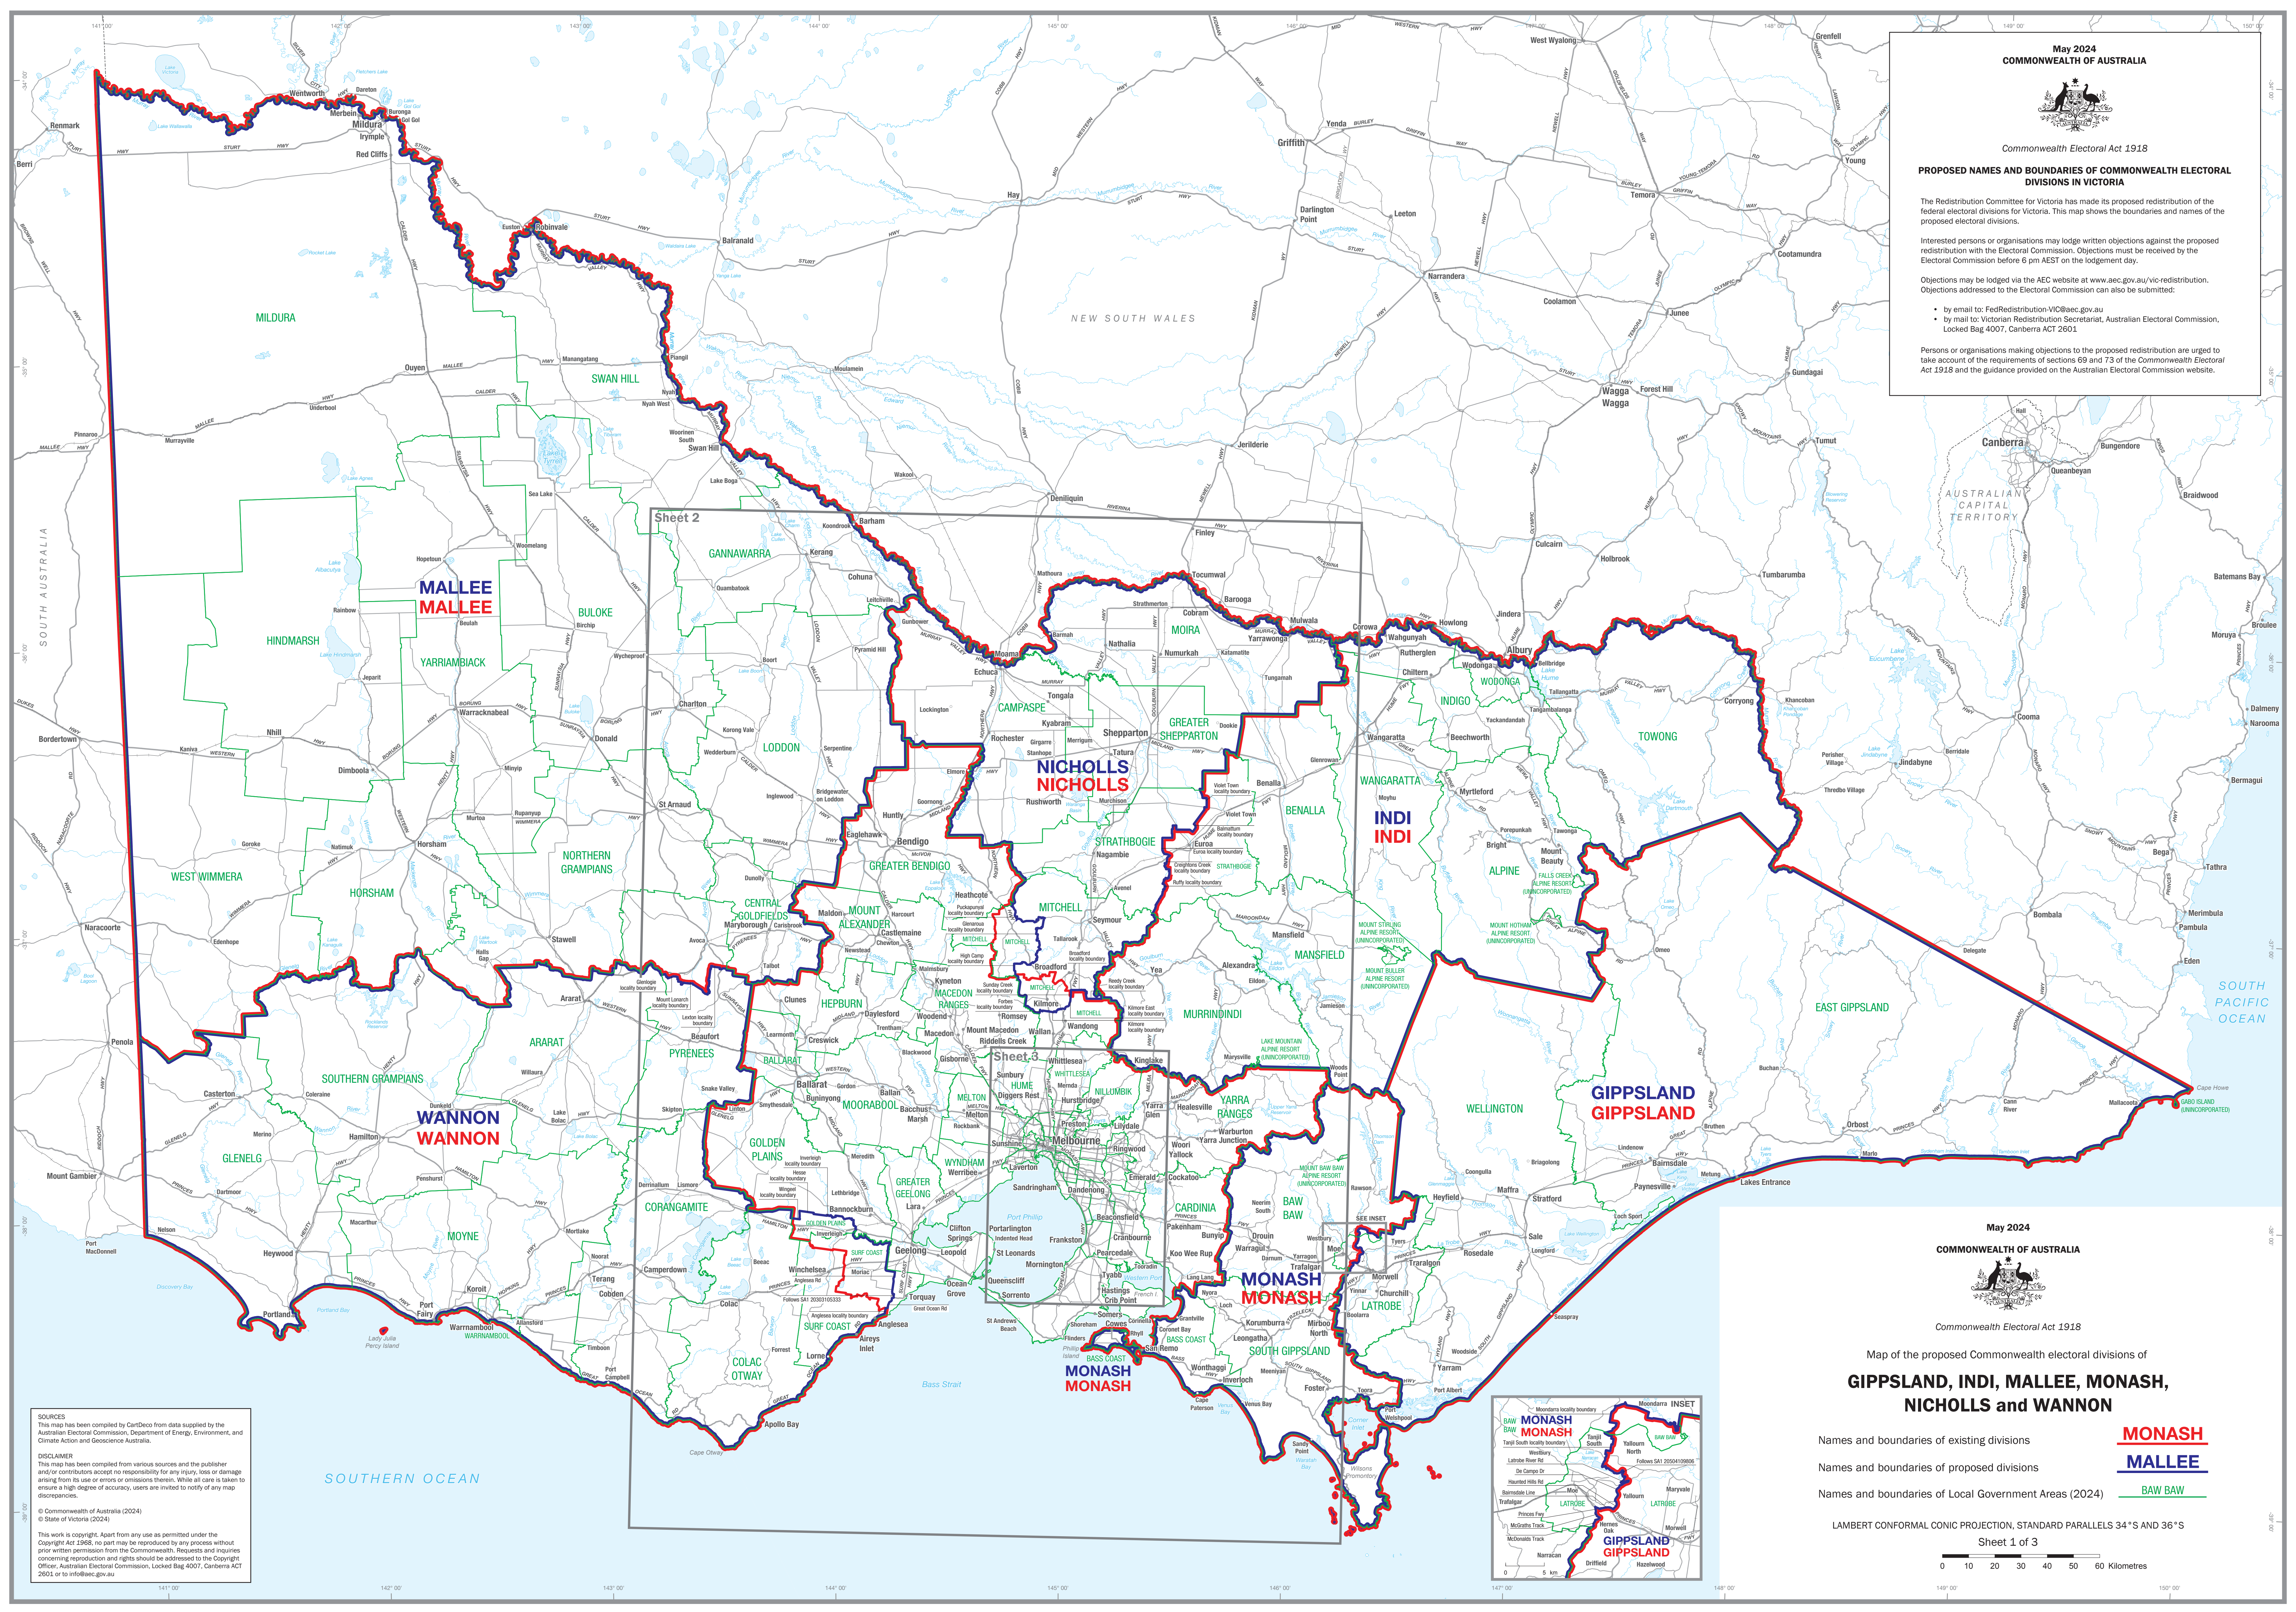

PROPOSED NAMES AND BOUNDARIES OF COMMONWEALTH ELECTORAL DIVISIONS IN VICTORIA

Sheet 2

Map of the proposed Commonwealth electoral divisions of
GIPPSLAND, INDI, MALLEE, MONASH, NICHOLLS and WANNON

- Names and boundaries of existing divisions **MONASH**
- Names and boundaries of proposed divisions **MALLEE**
- Names and boundaries of Local Government Areas (2024) **BAW BAW**

LAMBERT CONFORMAL CONIC PROJECTION, STANDARD PARALLELS 34°S AND 36°S