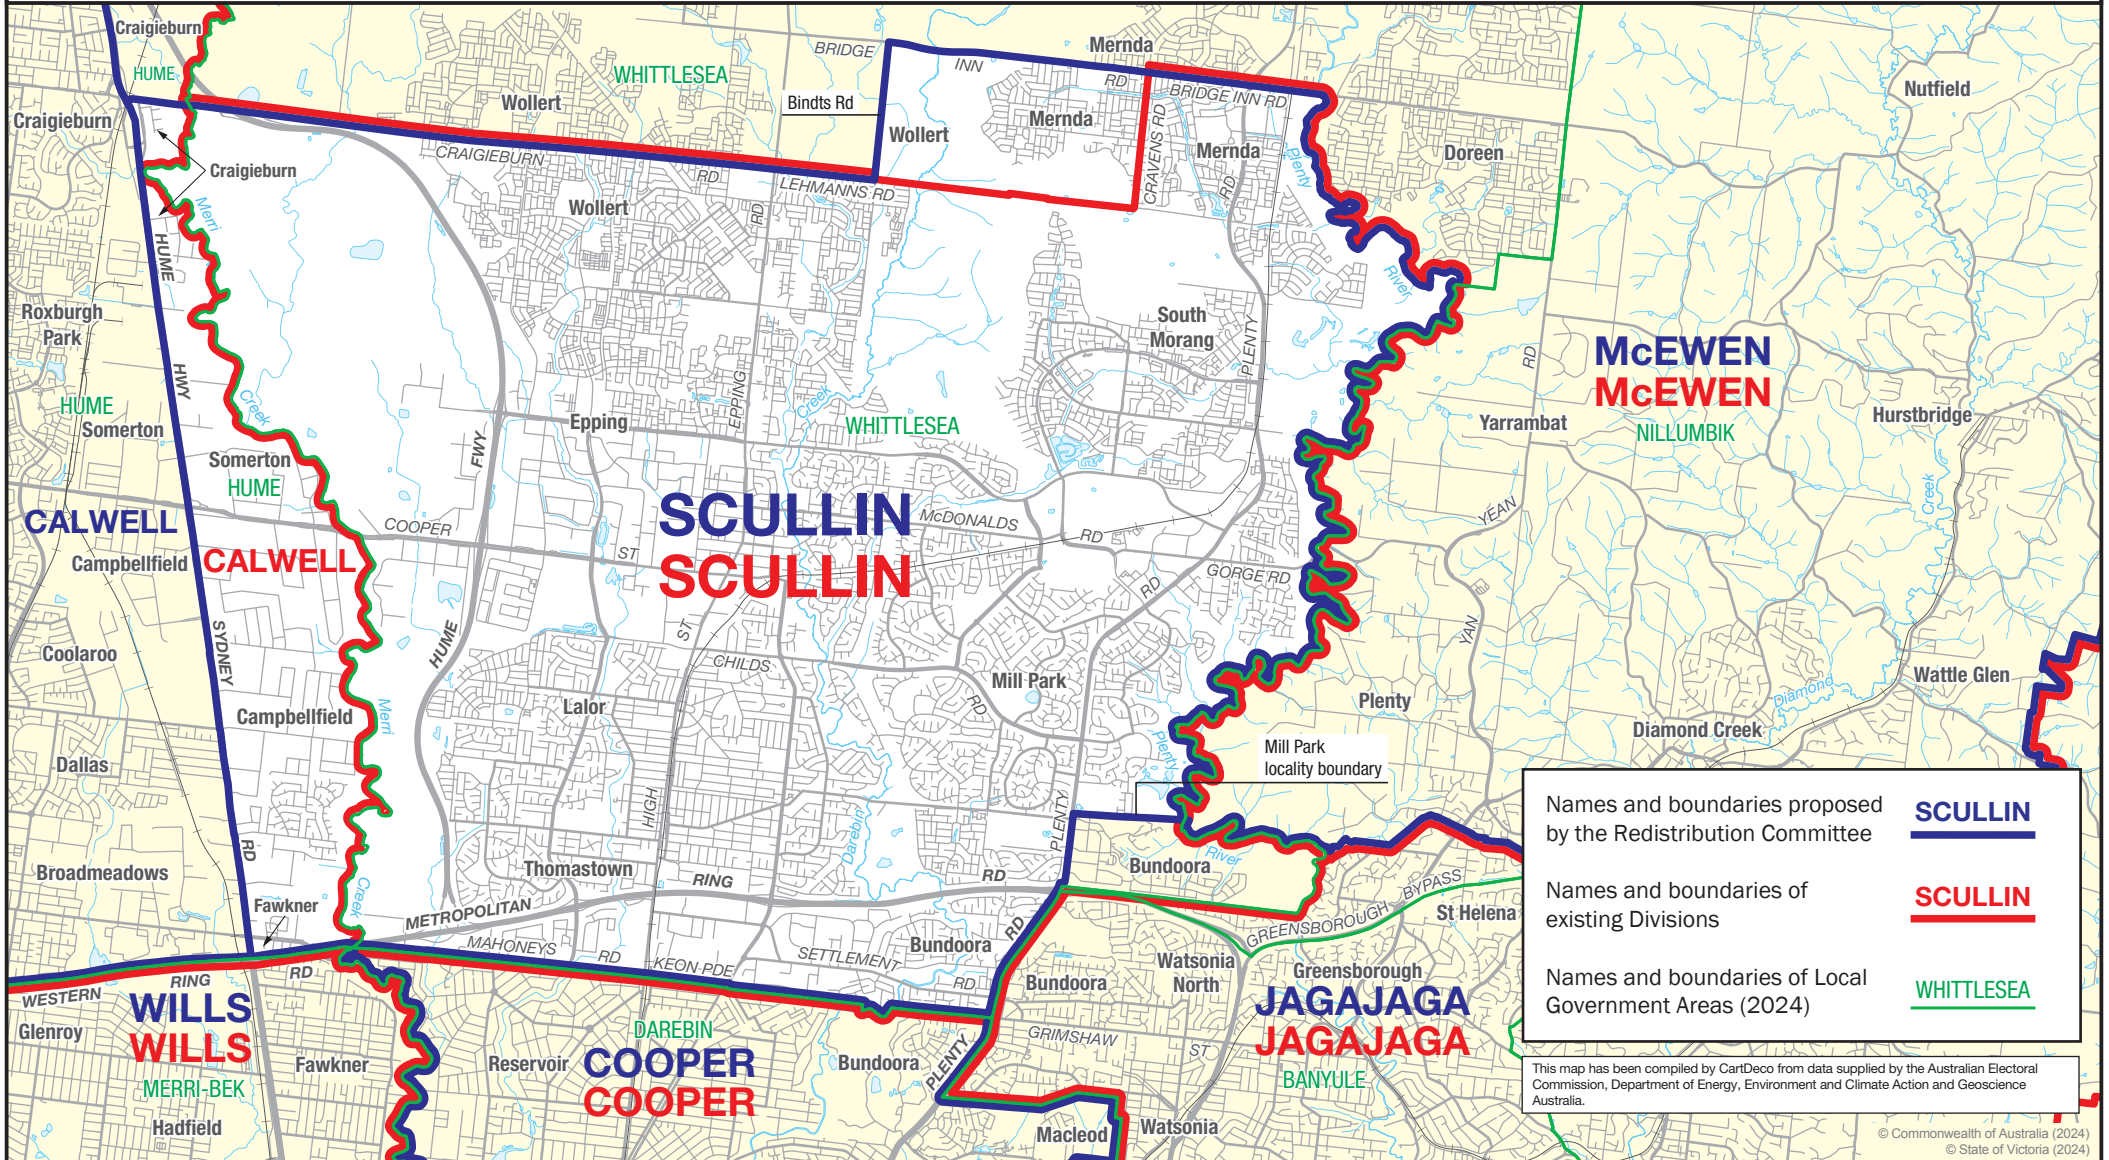

May 2024
**MAP OF PROPOSED
 COMMONWEALTH ELECTORAL DIVISION OF
 SCULLIN**

0 2 km

Names and boundaries proposed by the Redistribution Committee	SCULLIN
Names and boundaries of existing Divisions	SCULLIN
Names and boundaries of Local Government Areas (2024)	WHITTLESEA

This map has been compiled by CartDeco from data supplied by the Australian Electoral Commission, Department of Energy, Environment and Climate Action and Geoscience Australia.