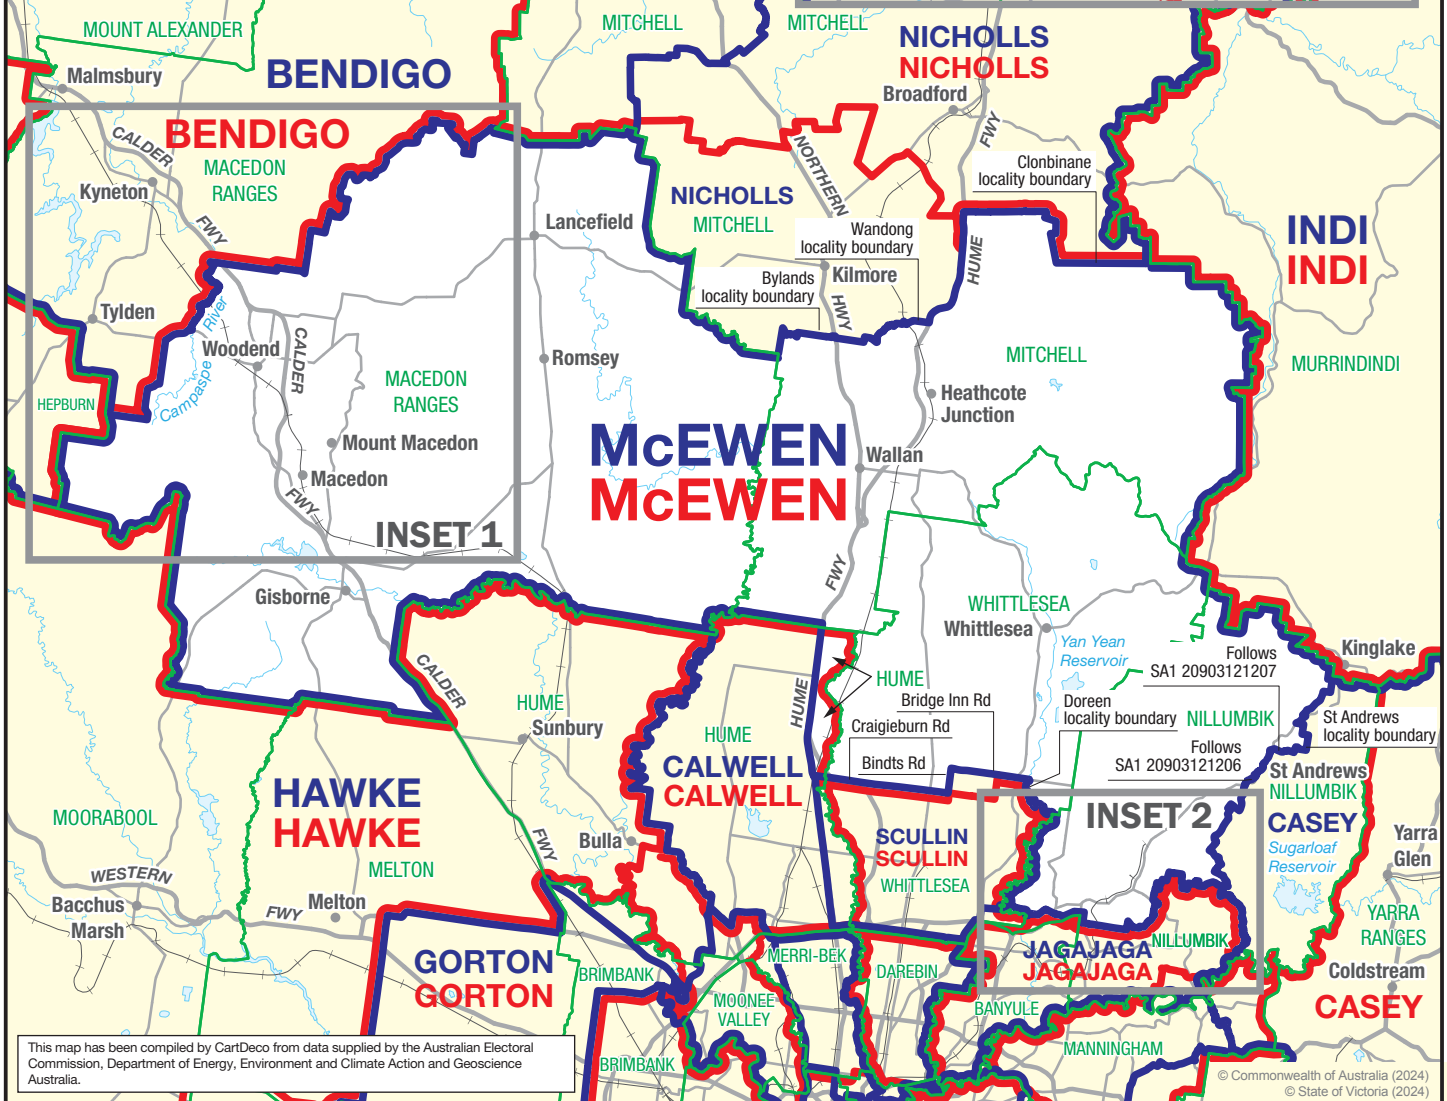

May 2024  
**MAP OF PROPOSED  
 COMMONWEALTH ELECTORAL DIVISION OF  
 McEWEN**

Names and boundaries proposed by the Redistribution Committee **McEWEN**

Names and boundaries of existing Divisions **McEWEN**

Names and boundaries of Local Government Areas (2024) **MITCHELL**

This map has been compiled by CartDeco from data supplied by the Australian Electoral Commission, Department of Energy, Environment and Climate Action and Geoscience Australia.