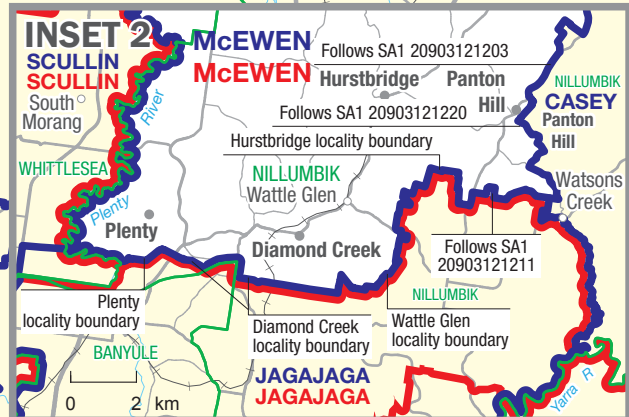

May 2024  
**MAP OF PROPOSED  
 COMMONWEALTH ELECTORAL DIVISION OF  
 McEWEN**

Names and boundaries proposed by the Redistribution Committee **McEWEN**

Names and boundaries of existing Divisions **McEWEN**

Names and boundaries of Local Government Areas (2024) **MITCHELL**

This map has been compiled by CartDeco from data supplied by the Australian Electoral Commission, Department of Energy, Environment and Climate Action and Geoscience Australia.