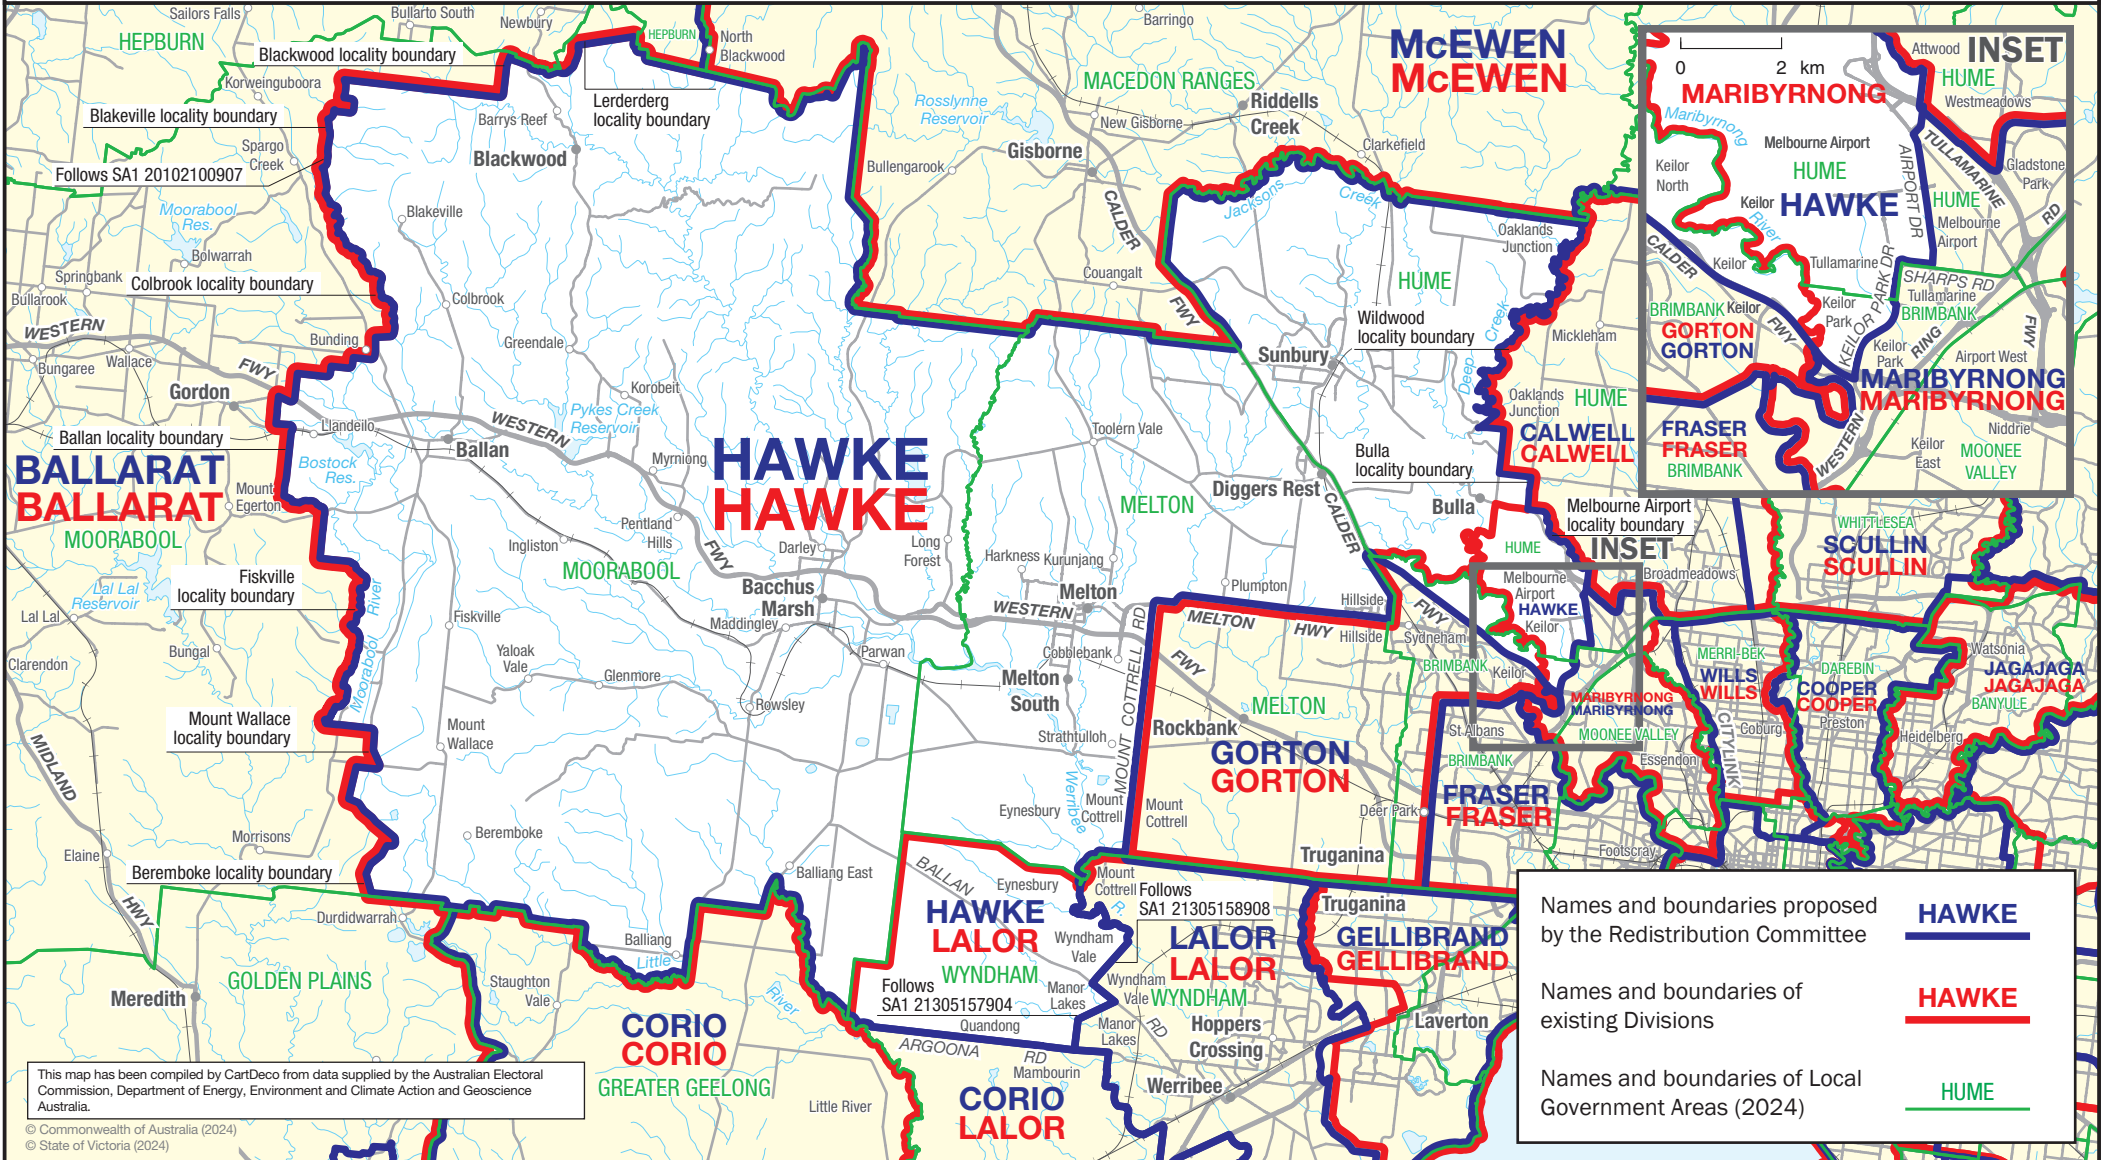

May 2024
**MAP OF PROPOSED
 COMMONWEALTH ELECTORAL DIVISION OF
 HAWKE**

Names and boundaries proposed by the Redistribution Committee **HAWKE**

Names and boundaries of existing Divisions **HAWKE**

Names and boundaries of Local Government Areas (2024) **HUME**

This map has been compiled by CartDeco from data supplied by the Australian Electoral Commission, Department of Energy, Environment and Climate Action and Geoscience Australia.