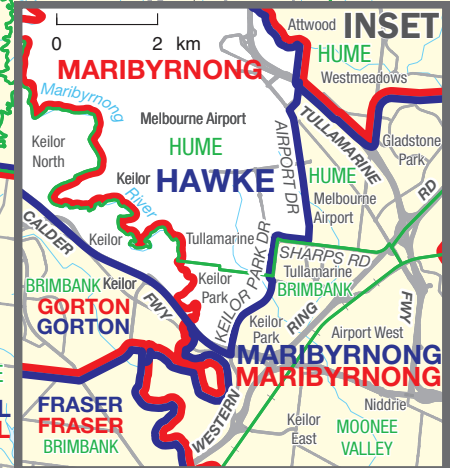

May 2024
**MAP OF PROPOSED
 COMMONWEALTH ELECTORAL DIVISION OF
 HAWKE**

Names and boundaries proposed by the Redistribution Committee **HAWKE**

Names and boundaries of existing Divisions **HAWKE**

Names and boundaries of Local Government Areas (2024) **HUME**

This map has been compiled by CartDeco from data supplied by the Australian Electoral Commission, Department of Energy, Environment and Climate Action and Geoscience Australia.