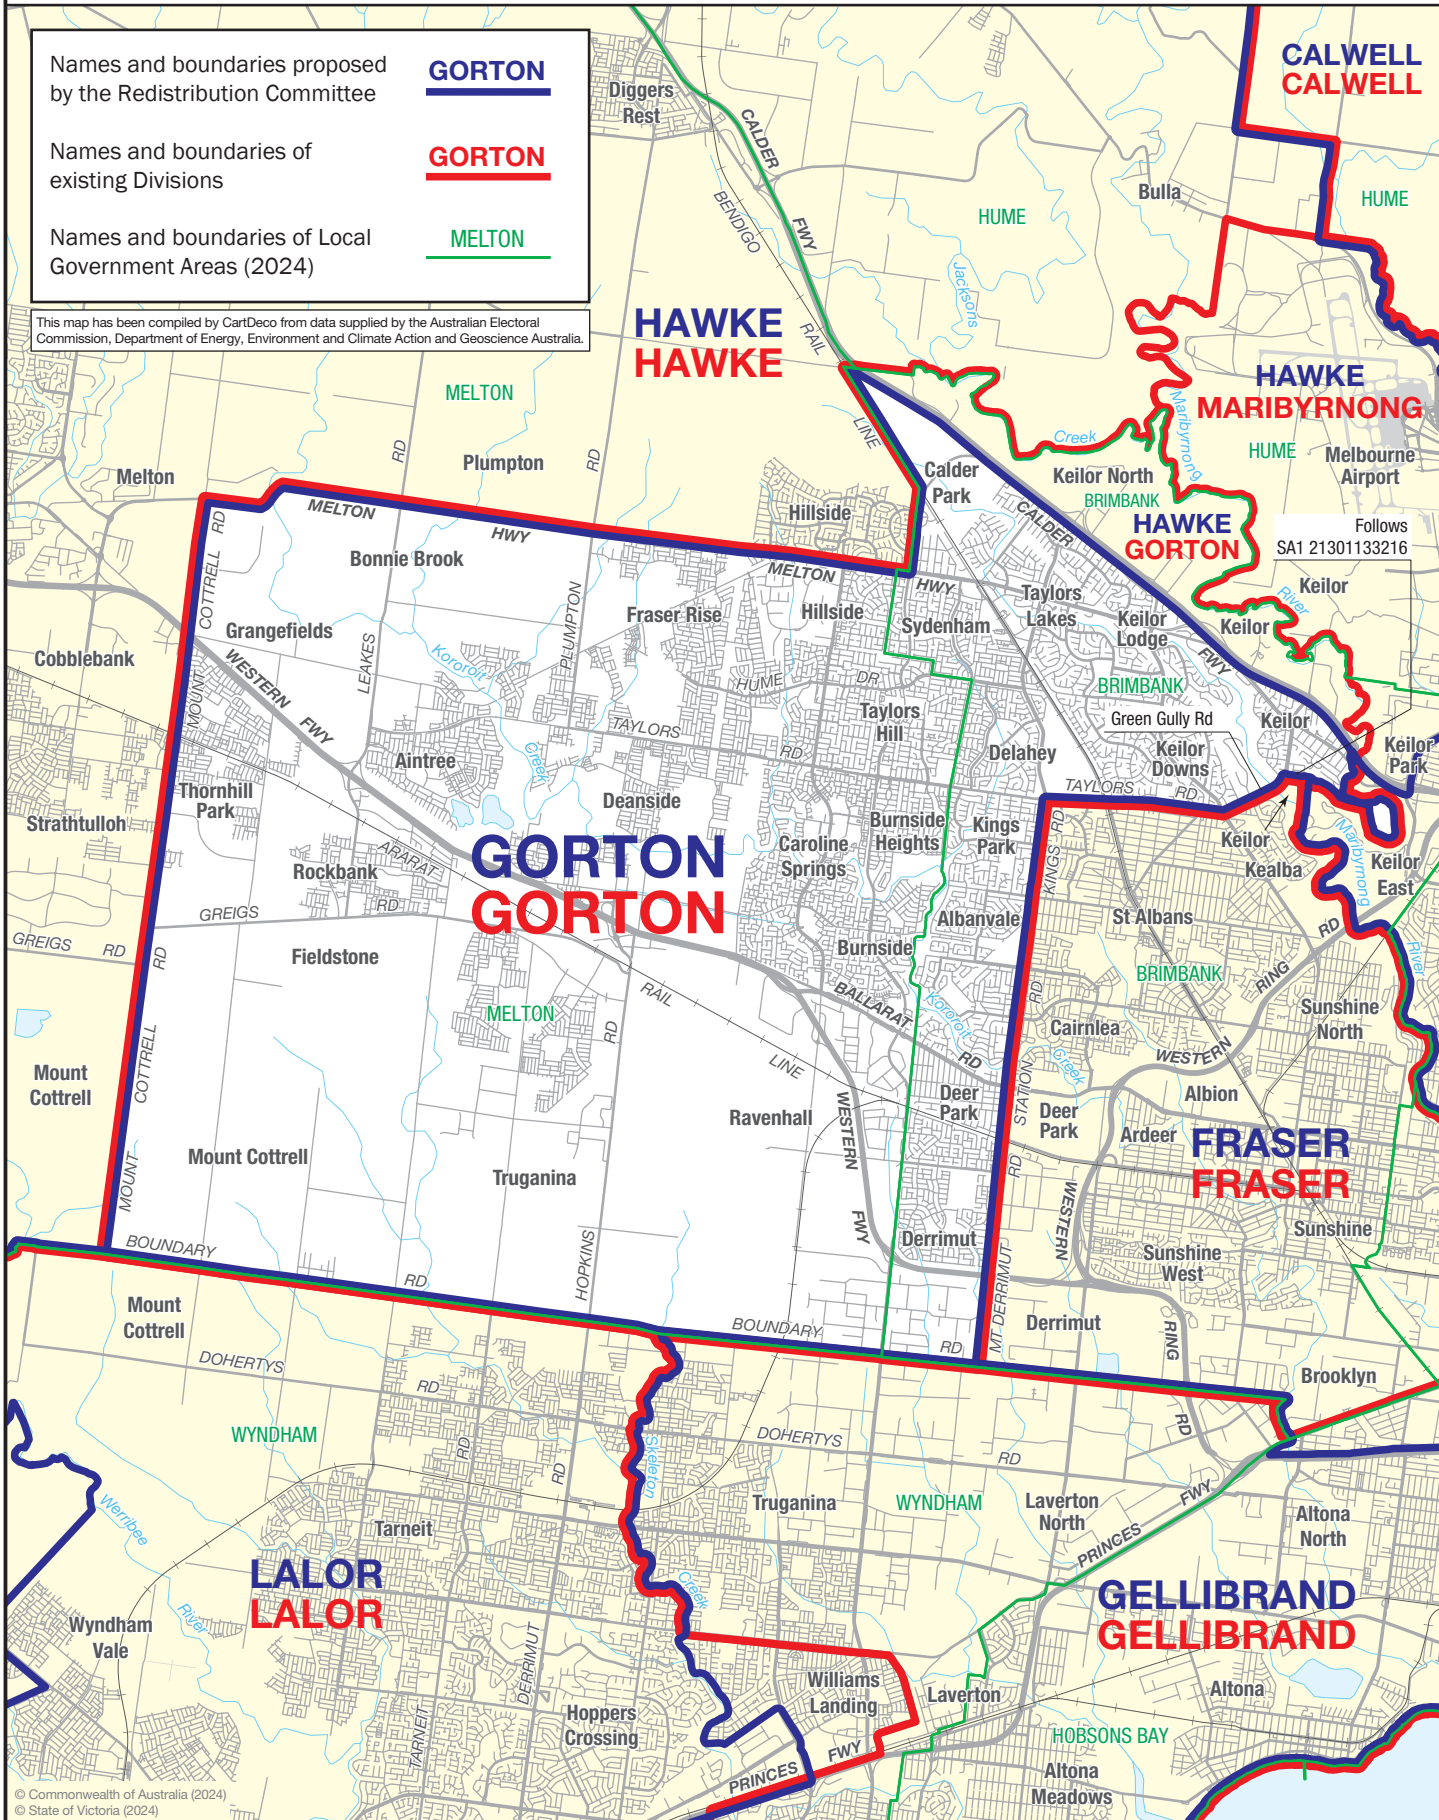

May 2024 MAP OF PROPOSED COMMONWEALTH ELECTORAL DIVISION OF GORTON

Names and boundaries proposed by the Redistribution Committee **GORTON**

Names and boundaries of existing Divisions **GORTON**

Names and boundaries of Local Government Areas (2024) **MELTON**

This map has been compiled by CartDeco from data supplied by the Australian Electoral Commission, Department of Energy, Environment and Climate Action and Geoscience Australia.

Follows SA1 21301133216