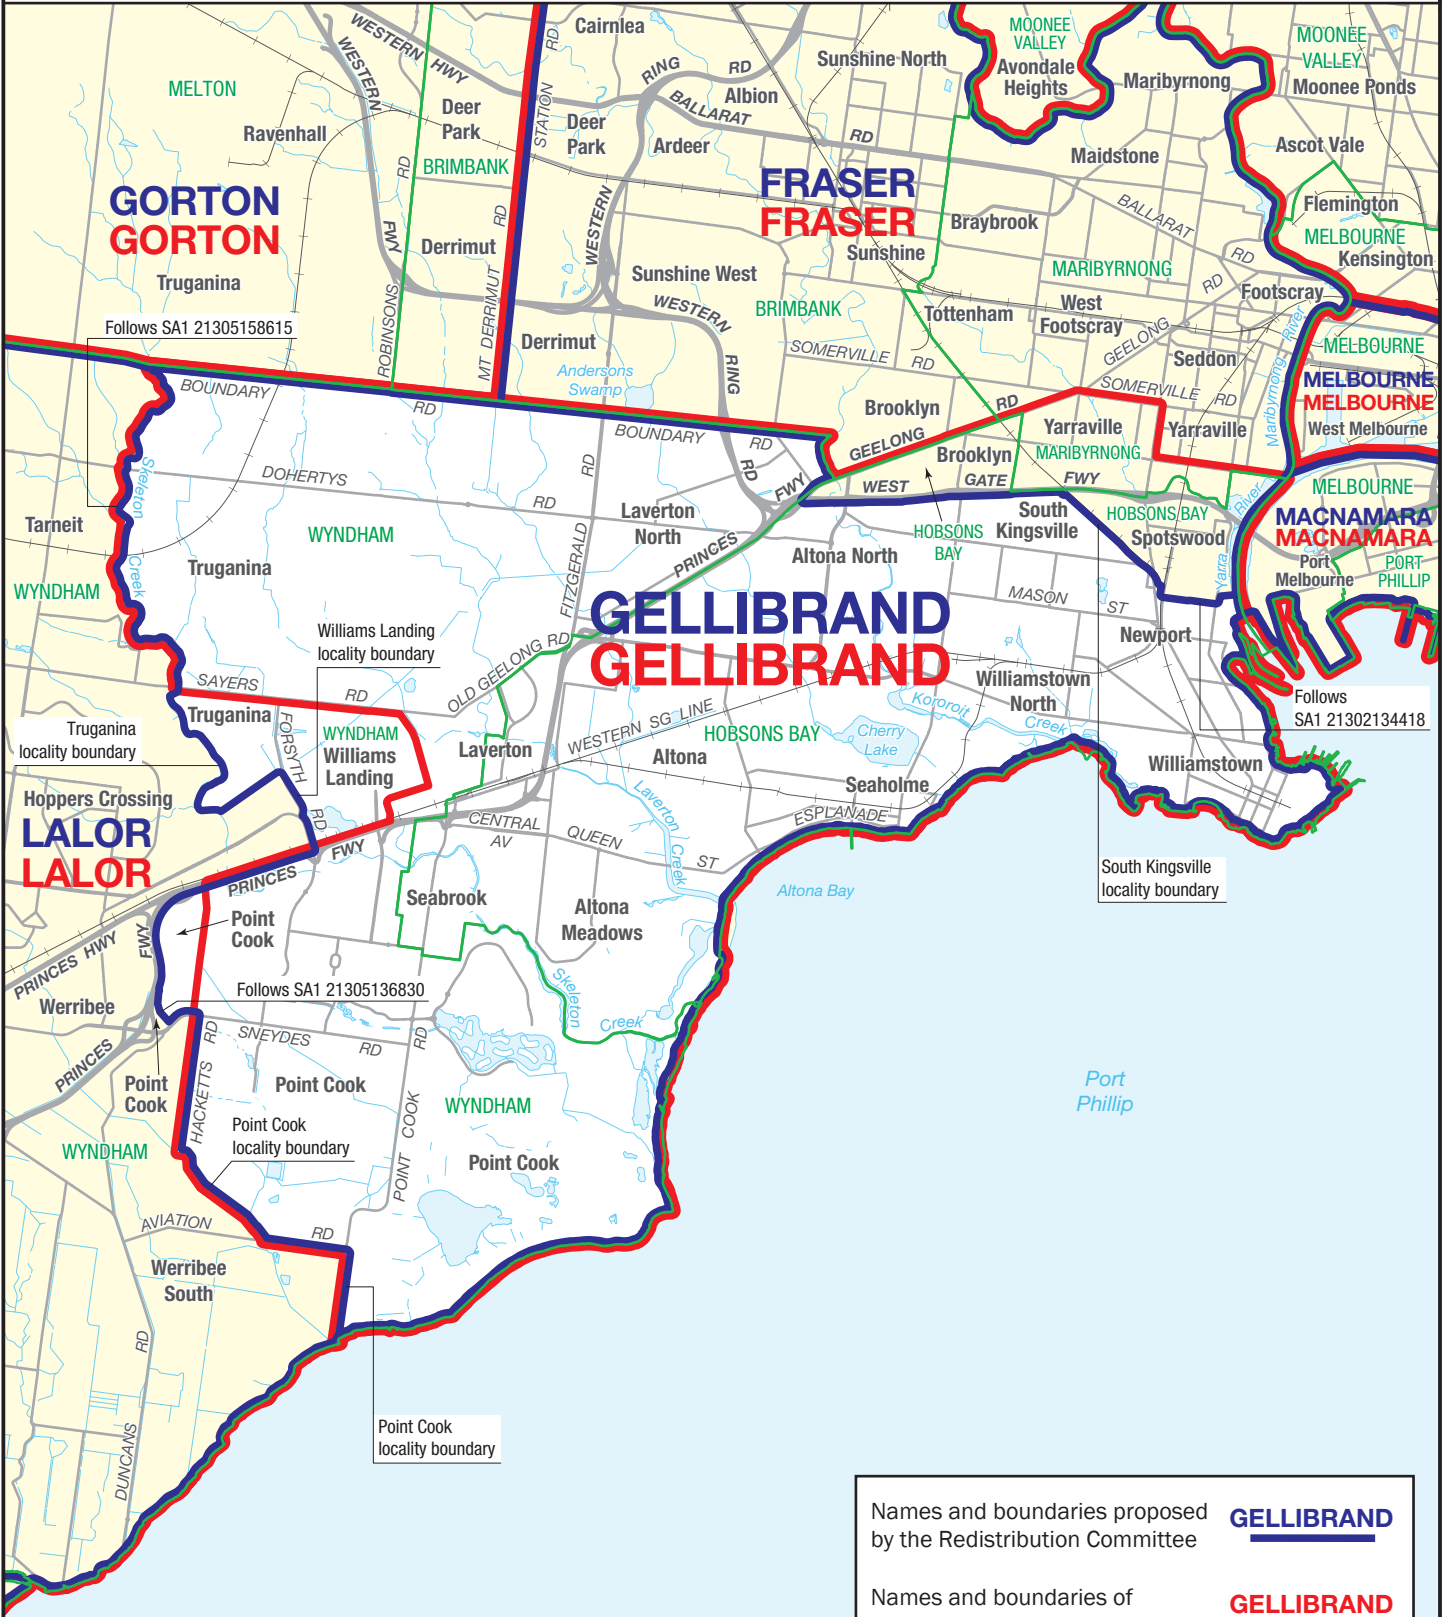

May 2024
**MAP OF PROPOSED
COMMONWEALTH ELECTORAL DIVISION OF
GELLIBRAND**

0 2 km

Names and boundaries proposed by the Redistribution Committee	GELLIBRAND
Names and boundaries of existing Divisions	GELLIBRAND
Names and boundaries of Local Government Areas (2024)	HOBSONS BAY