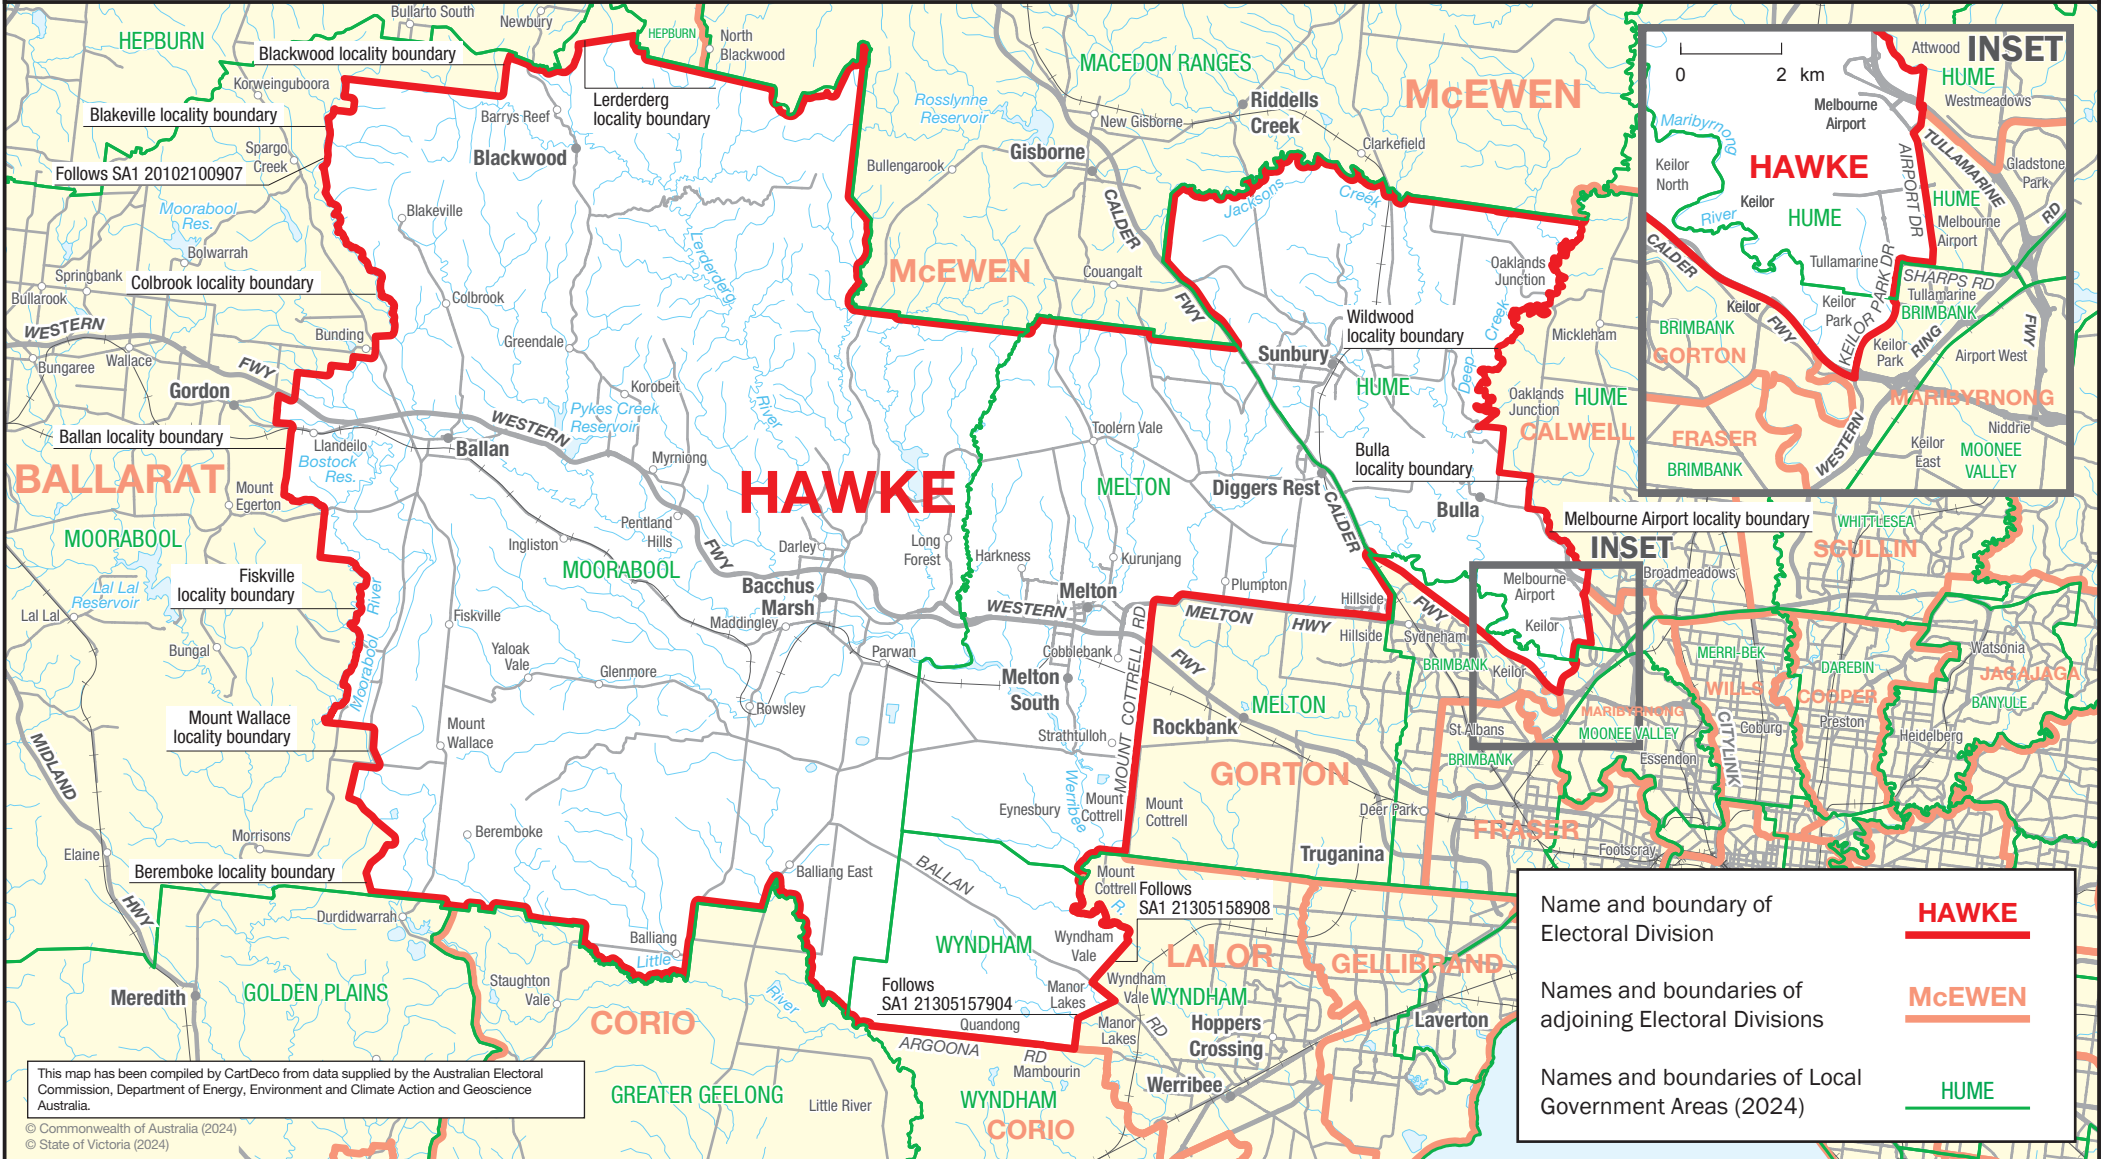

October 2024
MAP OF COMMONWEALTH
ELECTORAL DIVISION OF
HAWKE

Name and boundary of Electoral Division	HAWKE
Names and boundaries of adjoining Electoral Divisions	McEWEN
Names and boundaries of Local Government Areas (2024)	HUME

This map has been compiled by CartDeco from data supplied by the Australian Electoral Commission, Department of Energy, Environment and Climate Action and Geoscience Australia.