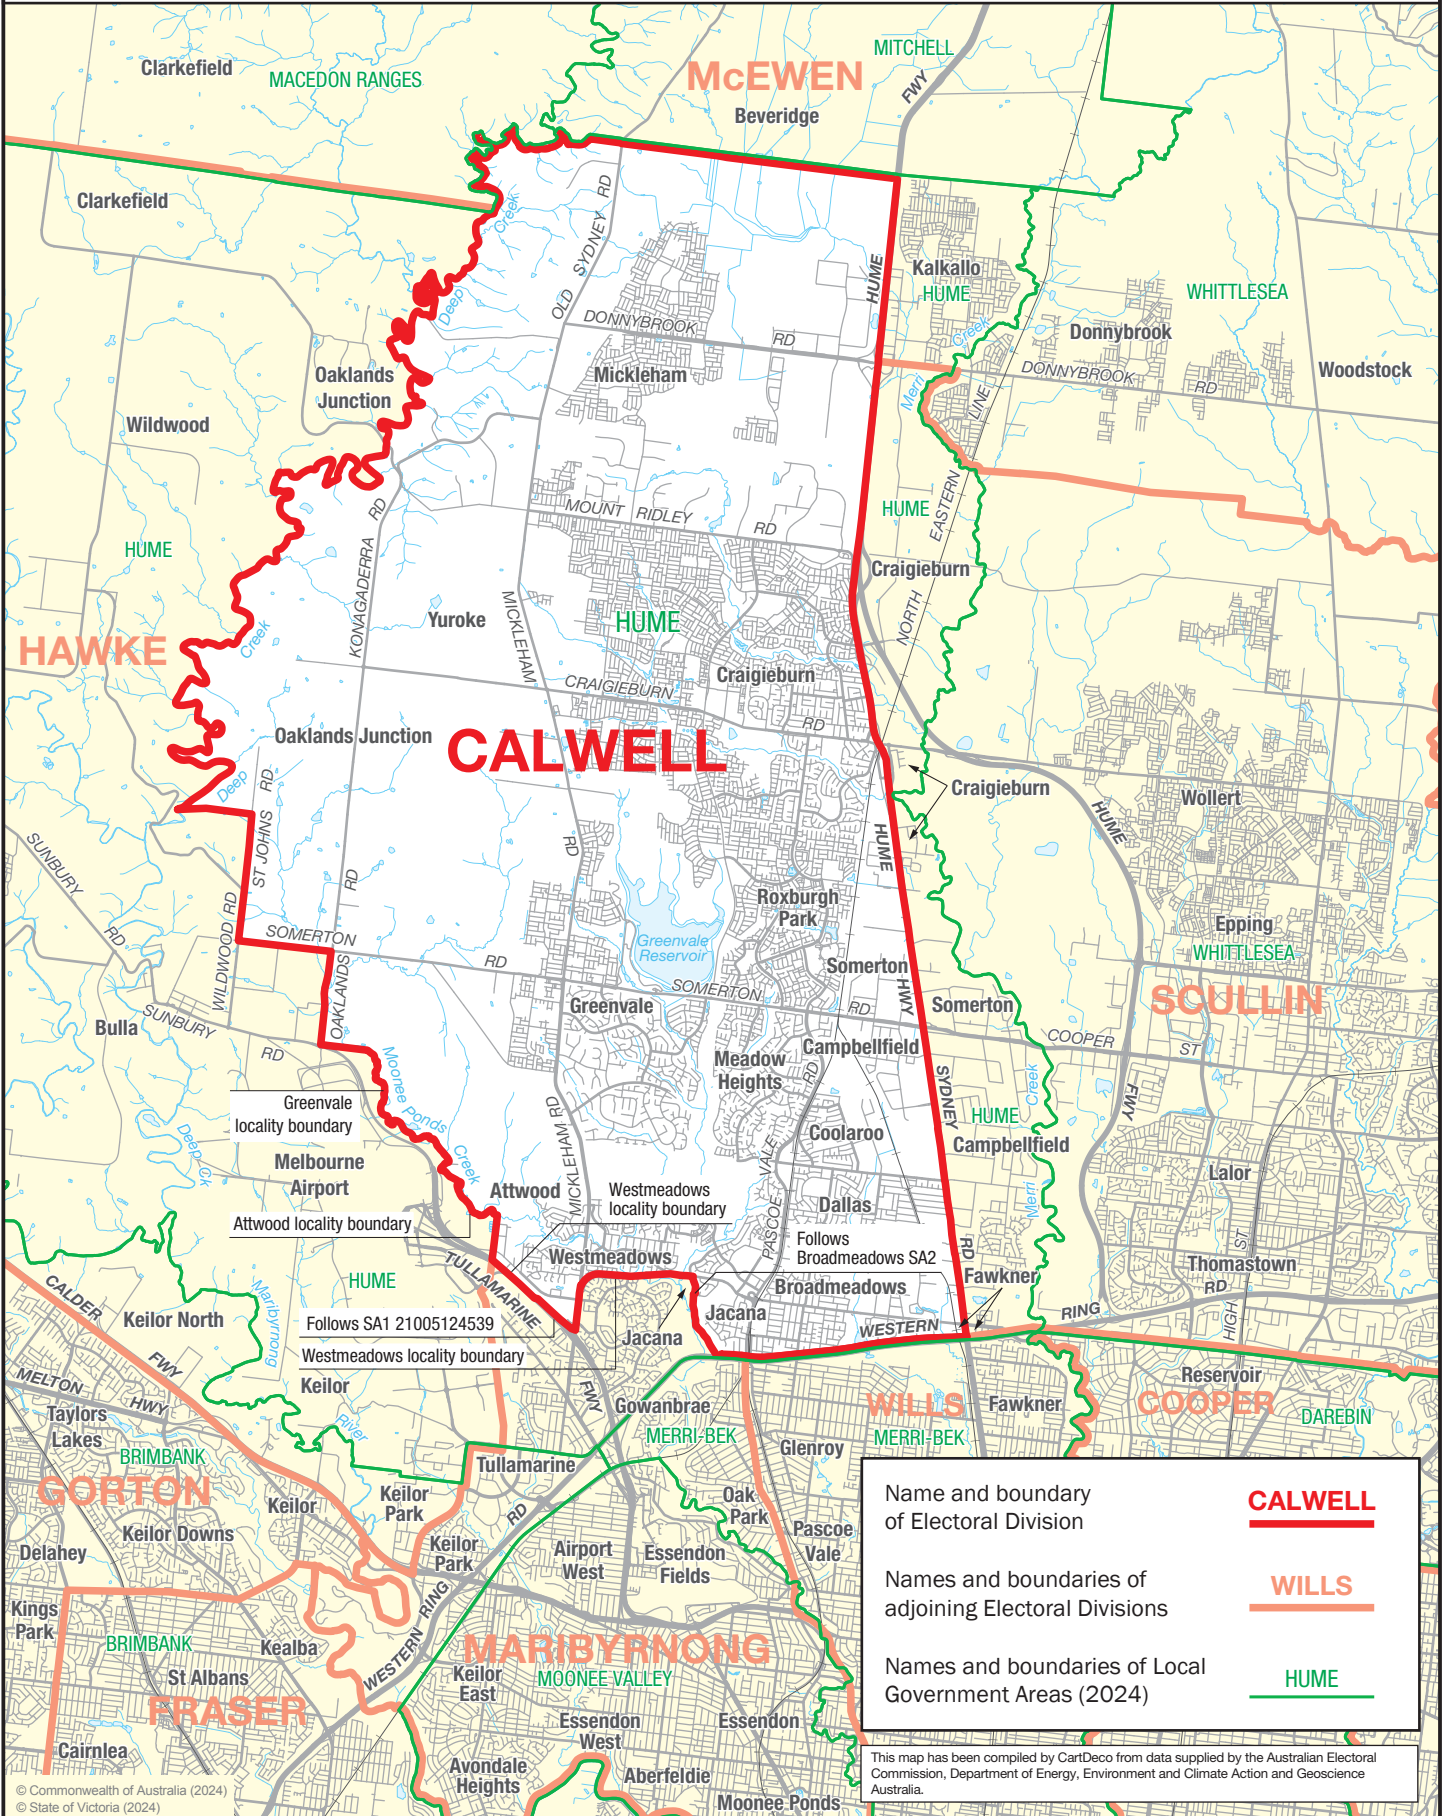

October 2024  
**MAP OF COMMONWEALTH  
 ELECTORAL DIVISION OF**

**CALWELL**

0 2 km

Name and boundary of Electoral Division	<b>CALWELL</b>
Names and boundaries of adjoining Electoral Divisions	<b>WILLS</b>
Names and boundaries of Local Government Areas (2024)	<b>HUME</b>

This map has been compiled by CartDeco from data supplied by the Australian Electoral Commission, Department of Energy, Environment and Climate Action and Geoscience Australia.