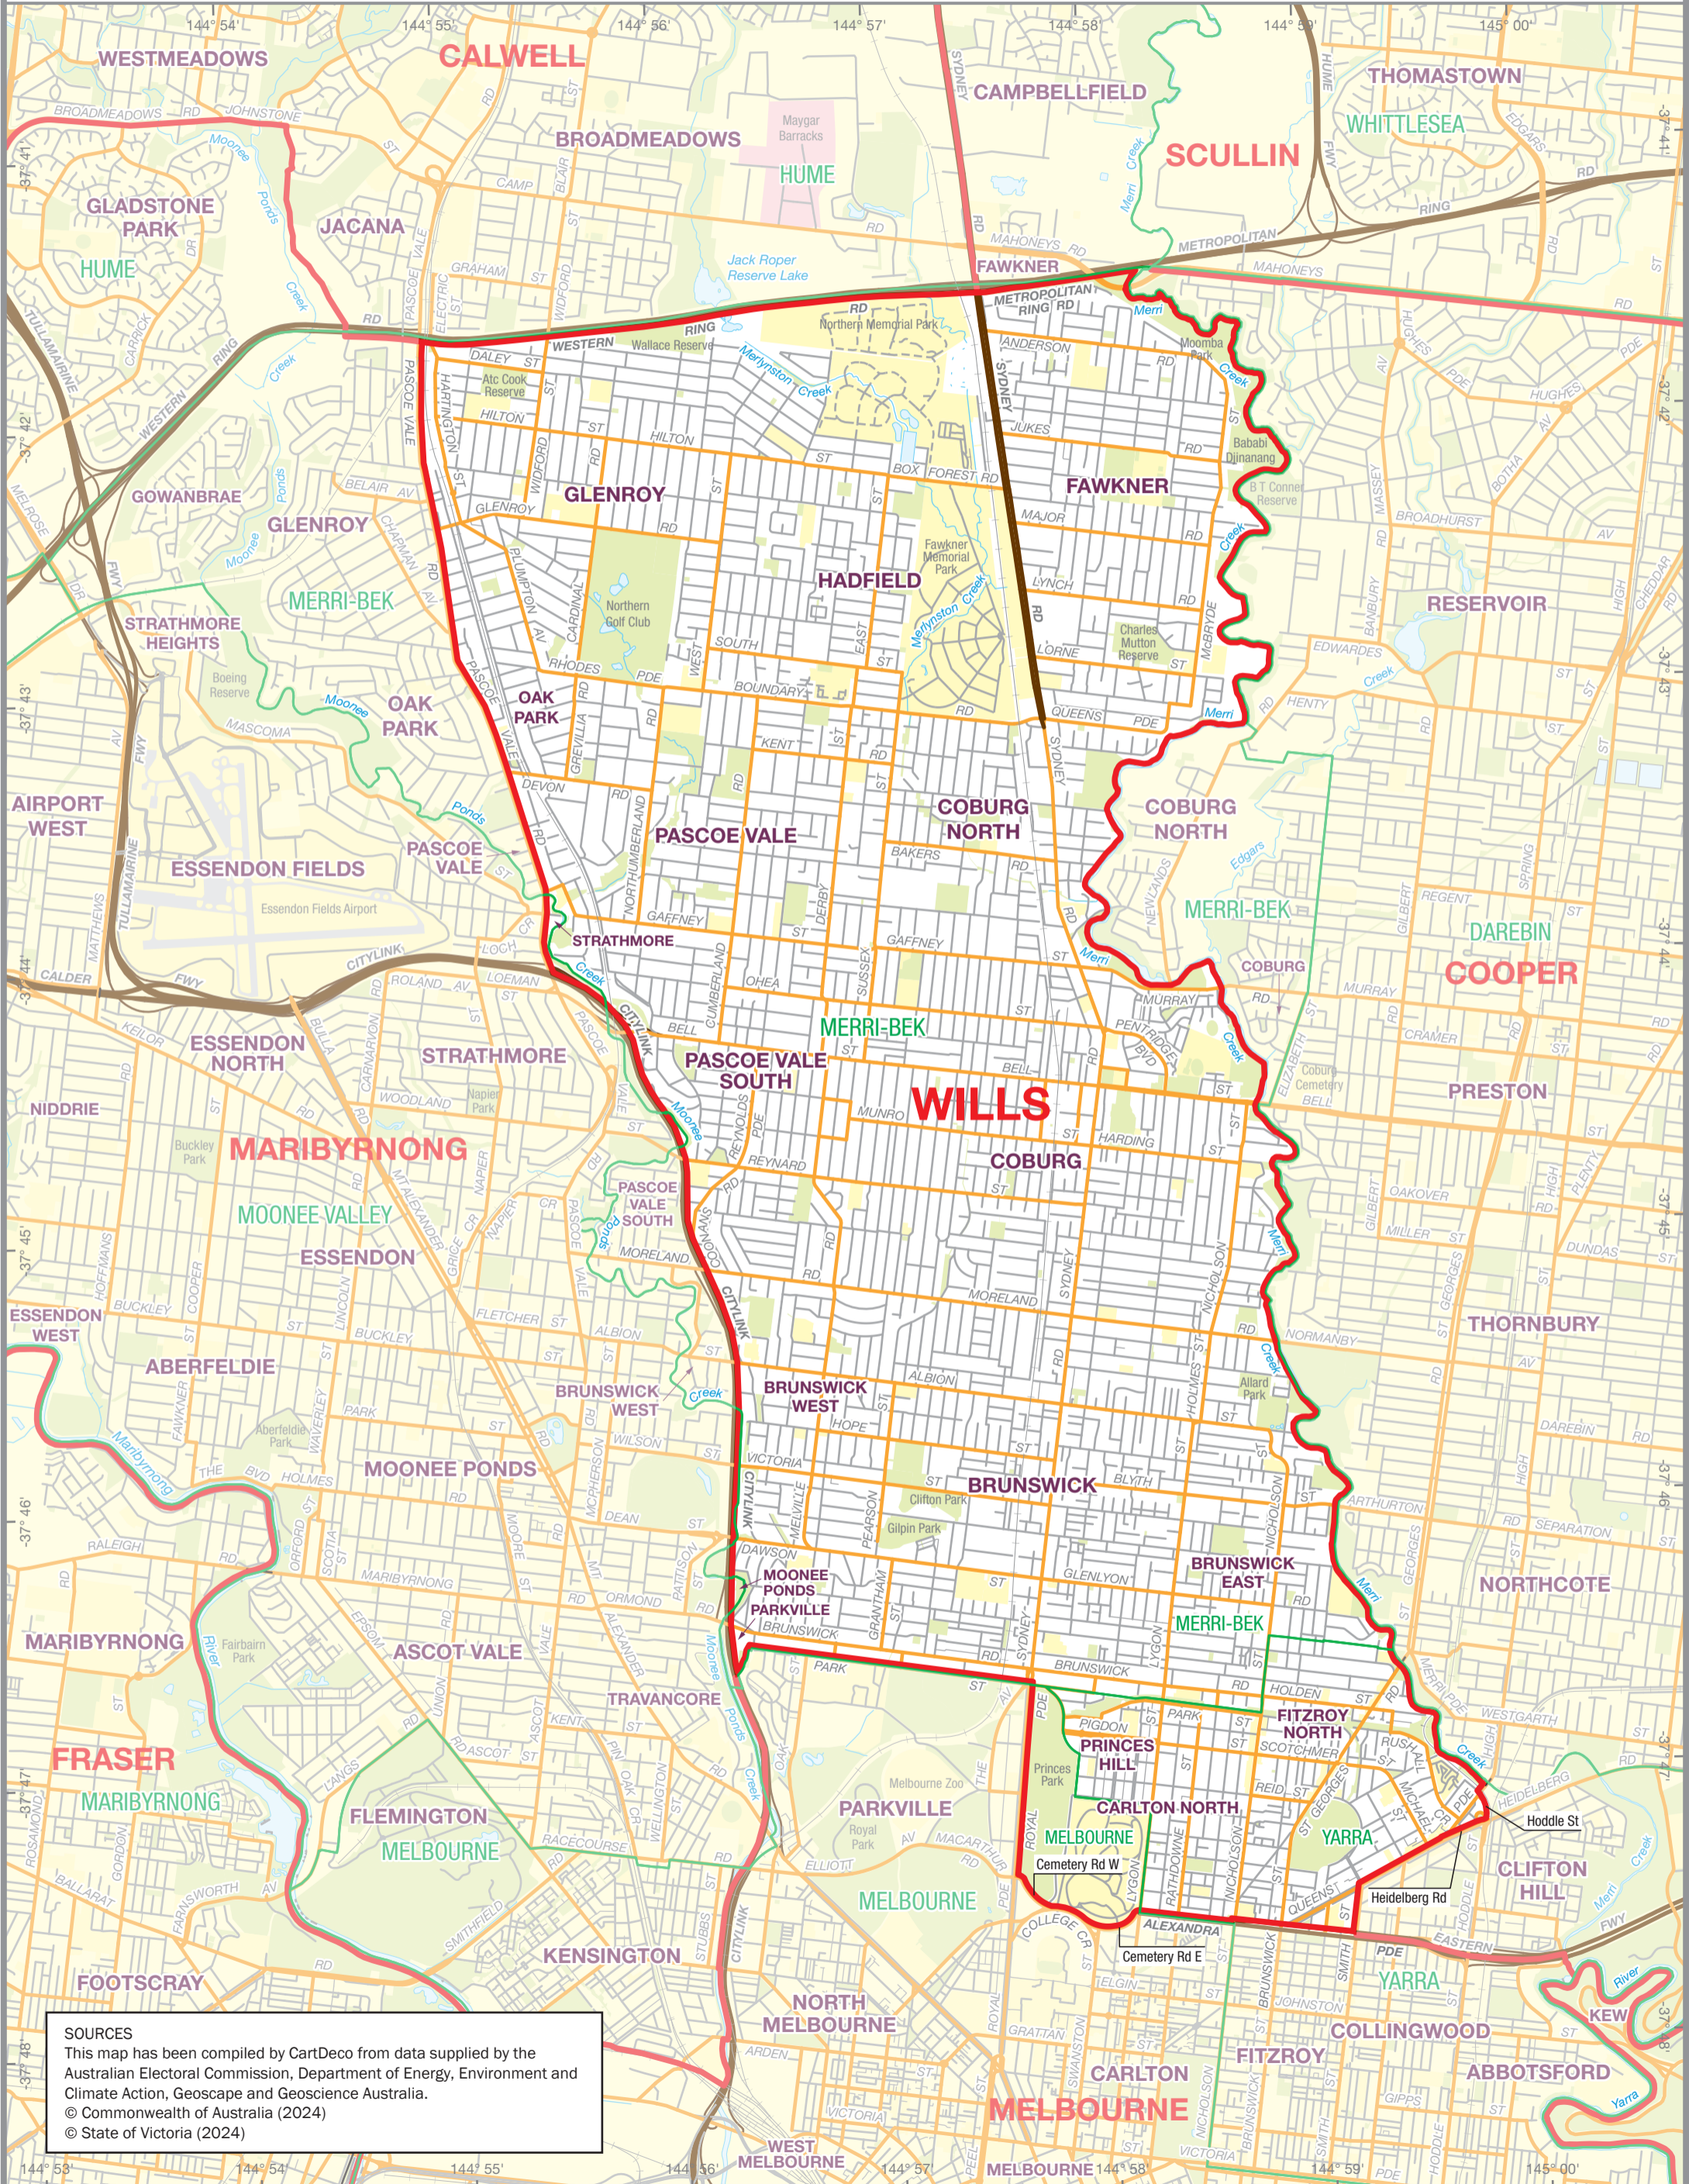

October 2024
**MAP OF THE COMMONWEALTH
 ELECTORAL DIVISION OF
 WILLS**

Name and Boundary of
 Electoral Division
 Names and Boundaries of
 adjoining Electoral Divisions
 Names and Boundaries of
 Local Government Areas (2024)

WILLS
COOPER
MERRI-BEK

SOURCES
 This map has been compiled by CartDeco from data supplied by the Australian Electoral Commission, Department of Energy, Environment and Climate Action, Geoscape and Geoscience Australia.
 © Commonwealth of Australia (2024)
 © State of Victoria (2024)