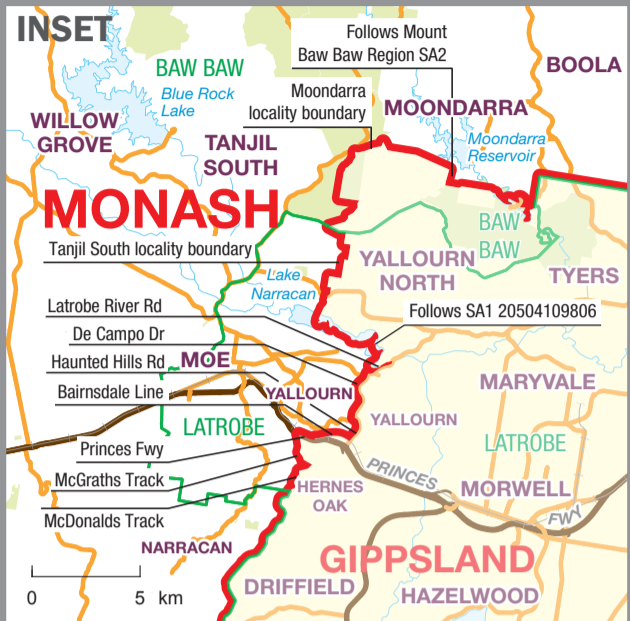

October 2024  
**MAP OF THE COMMONWEALTH  
 ELECTORAL DIVISION OF  
 MONASH**

Name and Boundary of  
 Electoral Division  
 Names and Boundaries of  
 adjoining Electoral Divisions  
 Names and Boundaries of  
 Local Government Areas (2024)

**MONASH**  
**INDI**  
**BAW BAW**

**SOURCES**  
 This map has been compiled by CartDeco from data supplied by the Australian Electoral Commission, Department of Energy, Environment and Climate Action, Geoscape and Geoscape Australia.  
 © Commonwealth of Australia (2024)  
 © State of Victoria (2024)