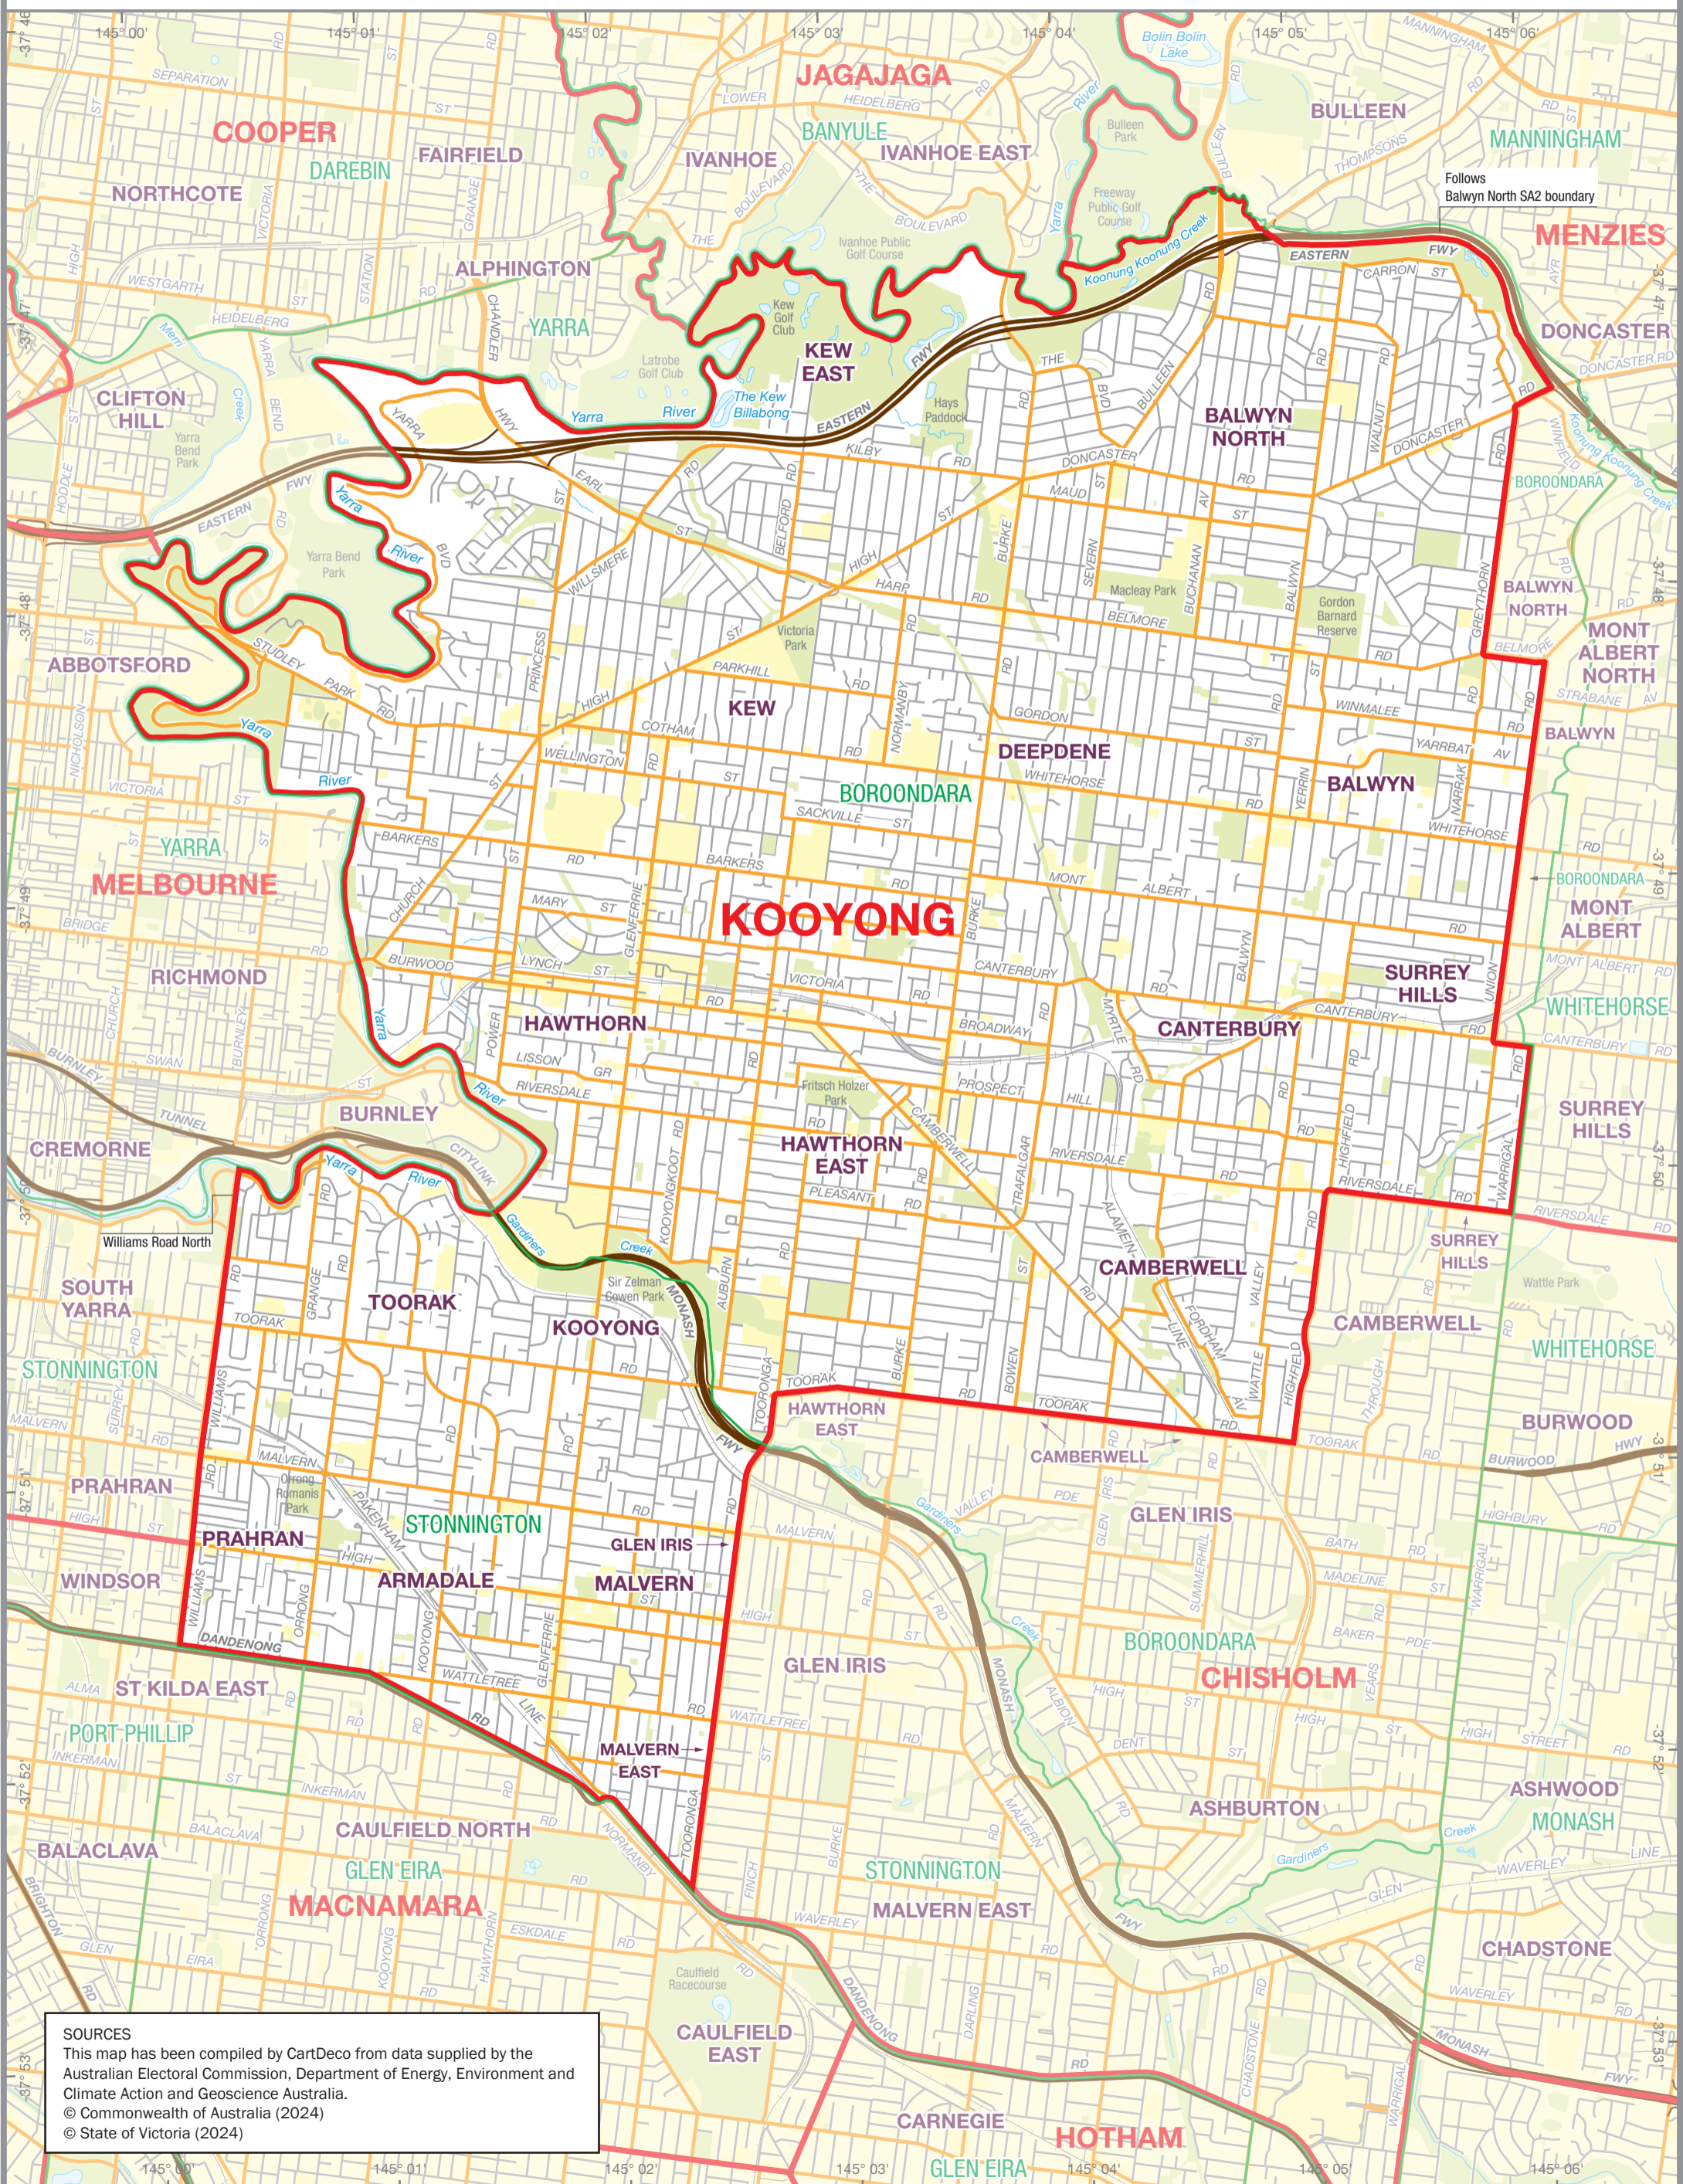

October 2024
**MAP OF THE COMMONWEALTH
 ELECTORAL DIVISION OF
 KOOYONG**

Name and Boundary of
 Electoral Division
 Names and Boundaries of
 adjoining Electoral Divisions
 Names and Boundaries of
 Local Government Areas (2024)

KOOYONG
COOPER
BOROONDARA

SOURCES
 This map has been compiled by CartDeco from data supplied by the Australian Electoral Commission, Department of Energy, Environment and Climate Action and Geoscience Australia.
 © Commonwealth of Australia (2024)
 © State of Victoria (2024)