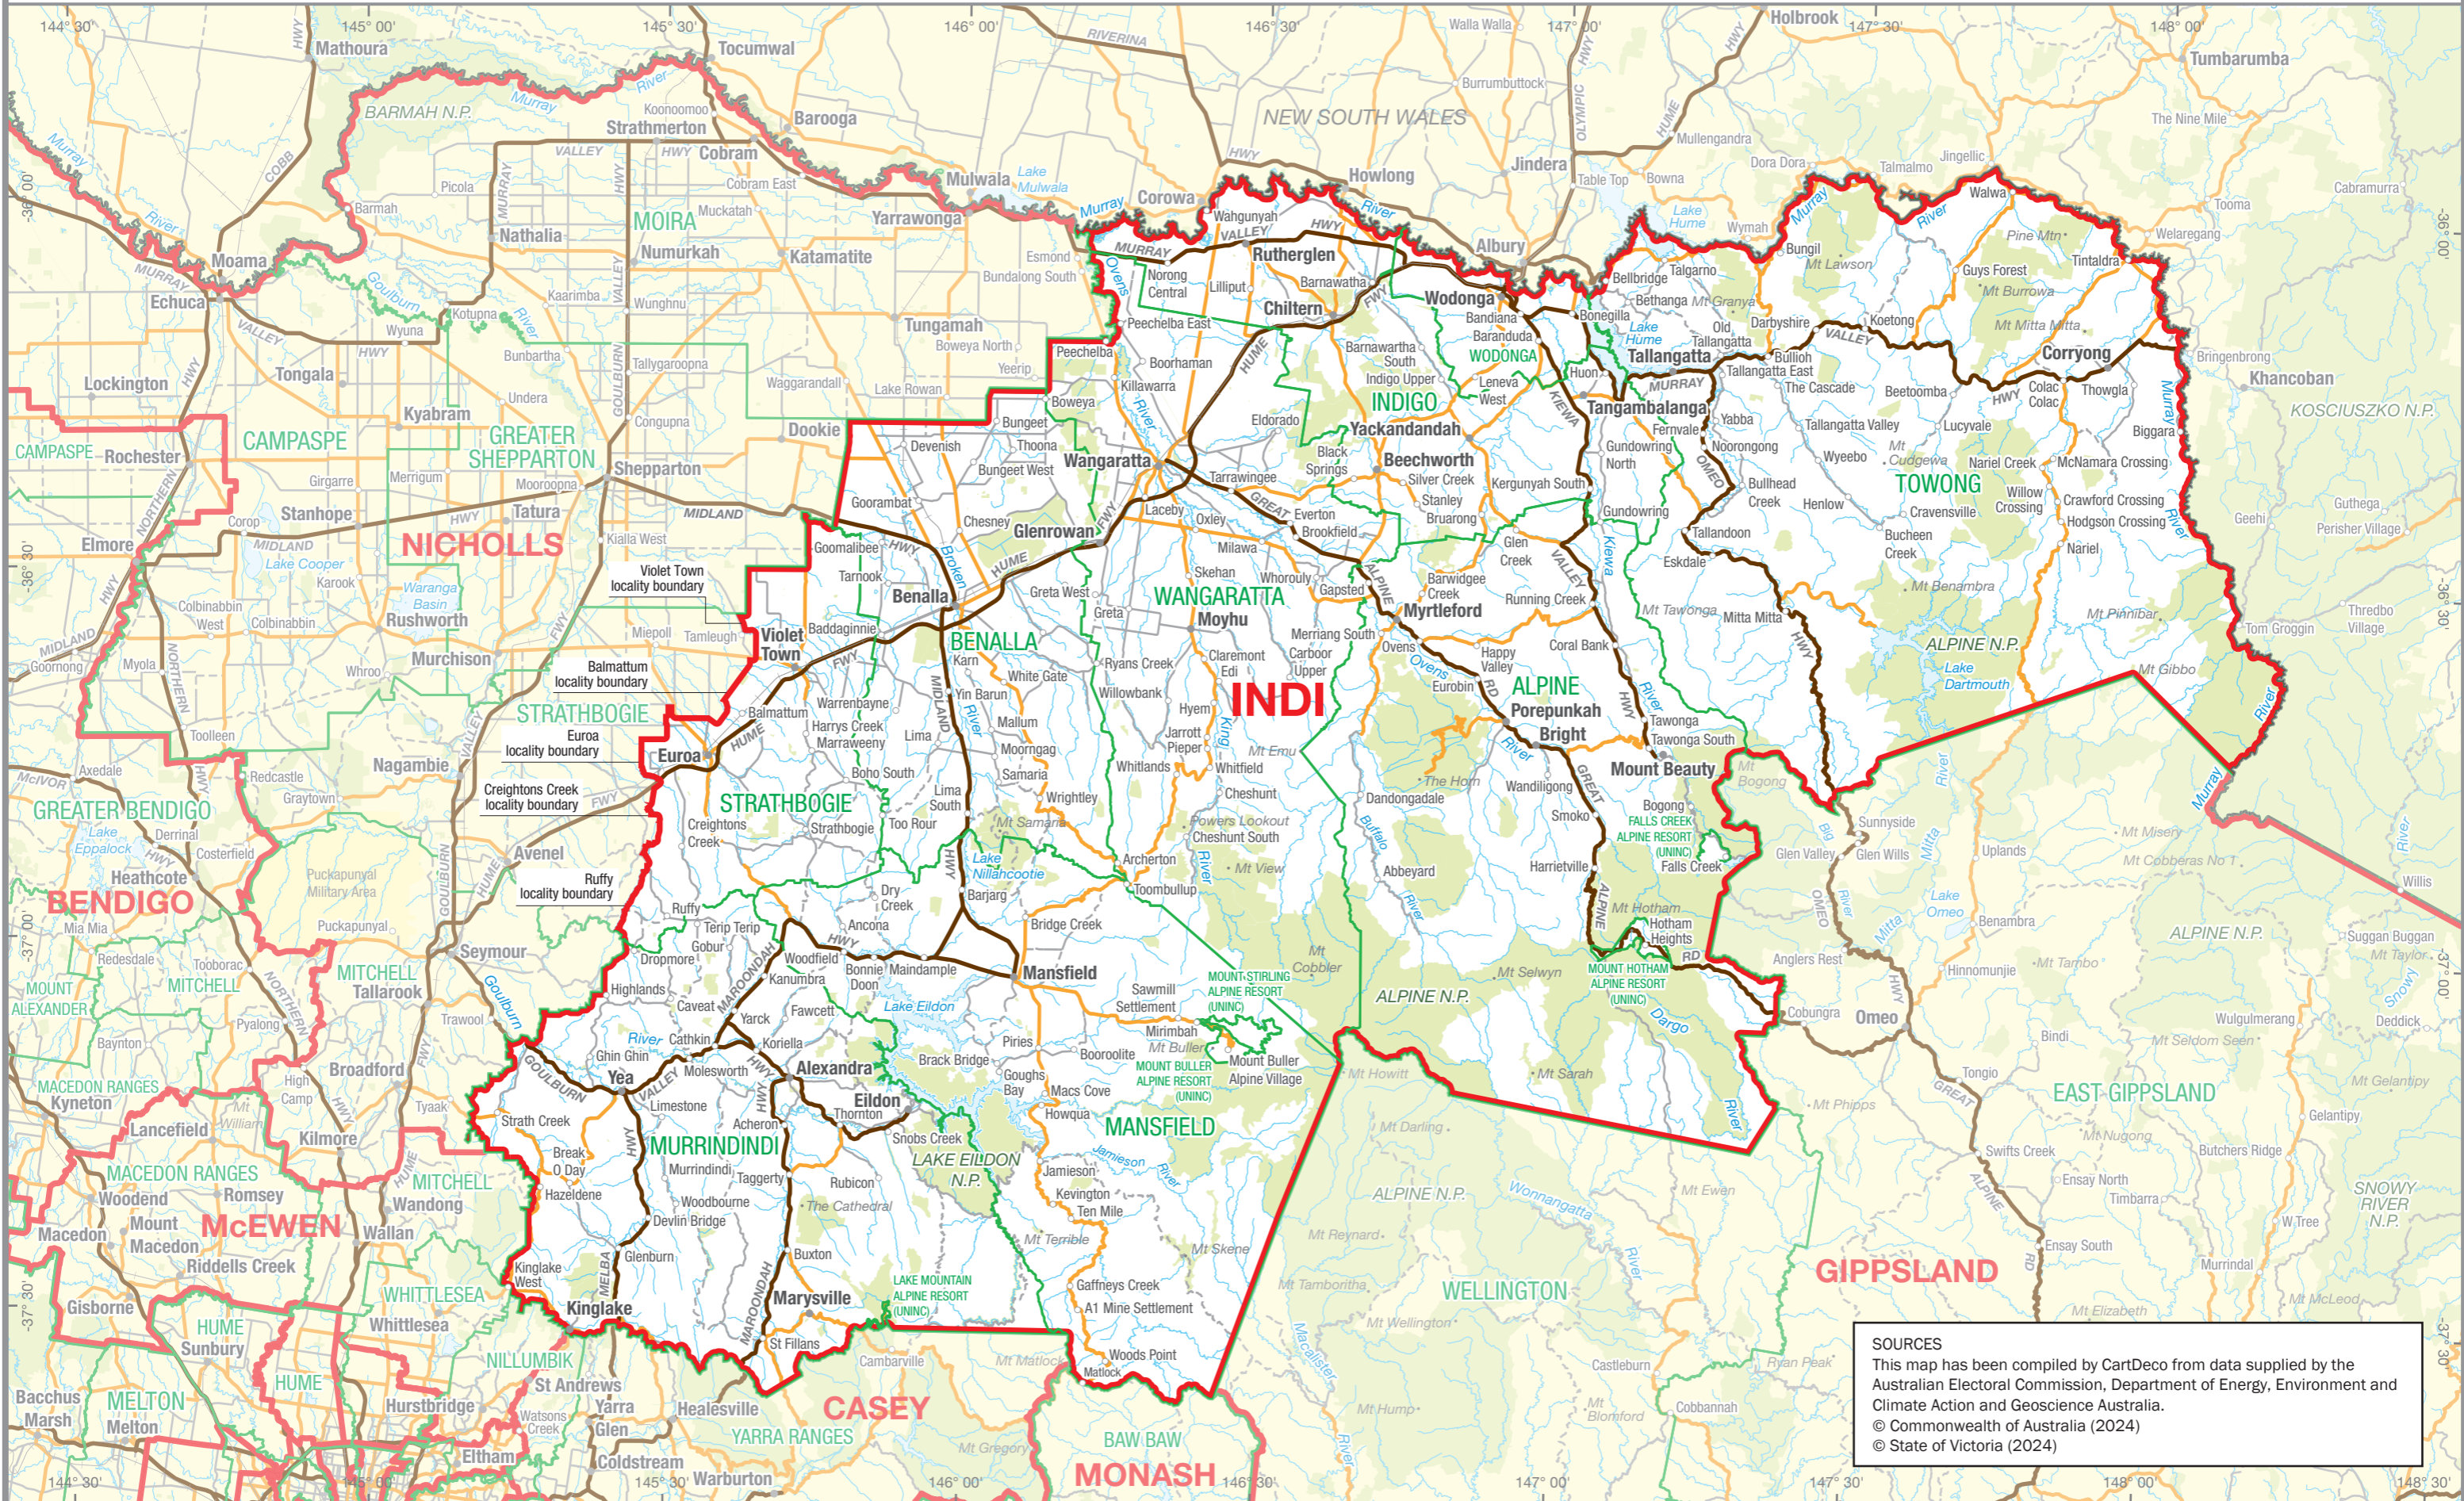

**October 2024**  
**MAP OF THE COMMONWEALTH**  
**ELECTORAL DIVISION OF**  
**INDI**

Name and Boundary of  
 Electoral Division  
 Names and Boundaries of  
 adjoining Electoral Divisions  
 Names and Boundaries of  
 Local Government Areas (2024)

**INDI**  
**NICHOLLS**  
**BENALLA**

**SOURCES**  
 This map has been compiled by CartDeco from data supplied by the Australian Electoral Commission, Department of Energy, Environment and Climate Action and Geoscience Australia.  
 © Commonwealth of Australia (2024)  
 © State of Victoria (2024)