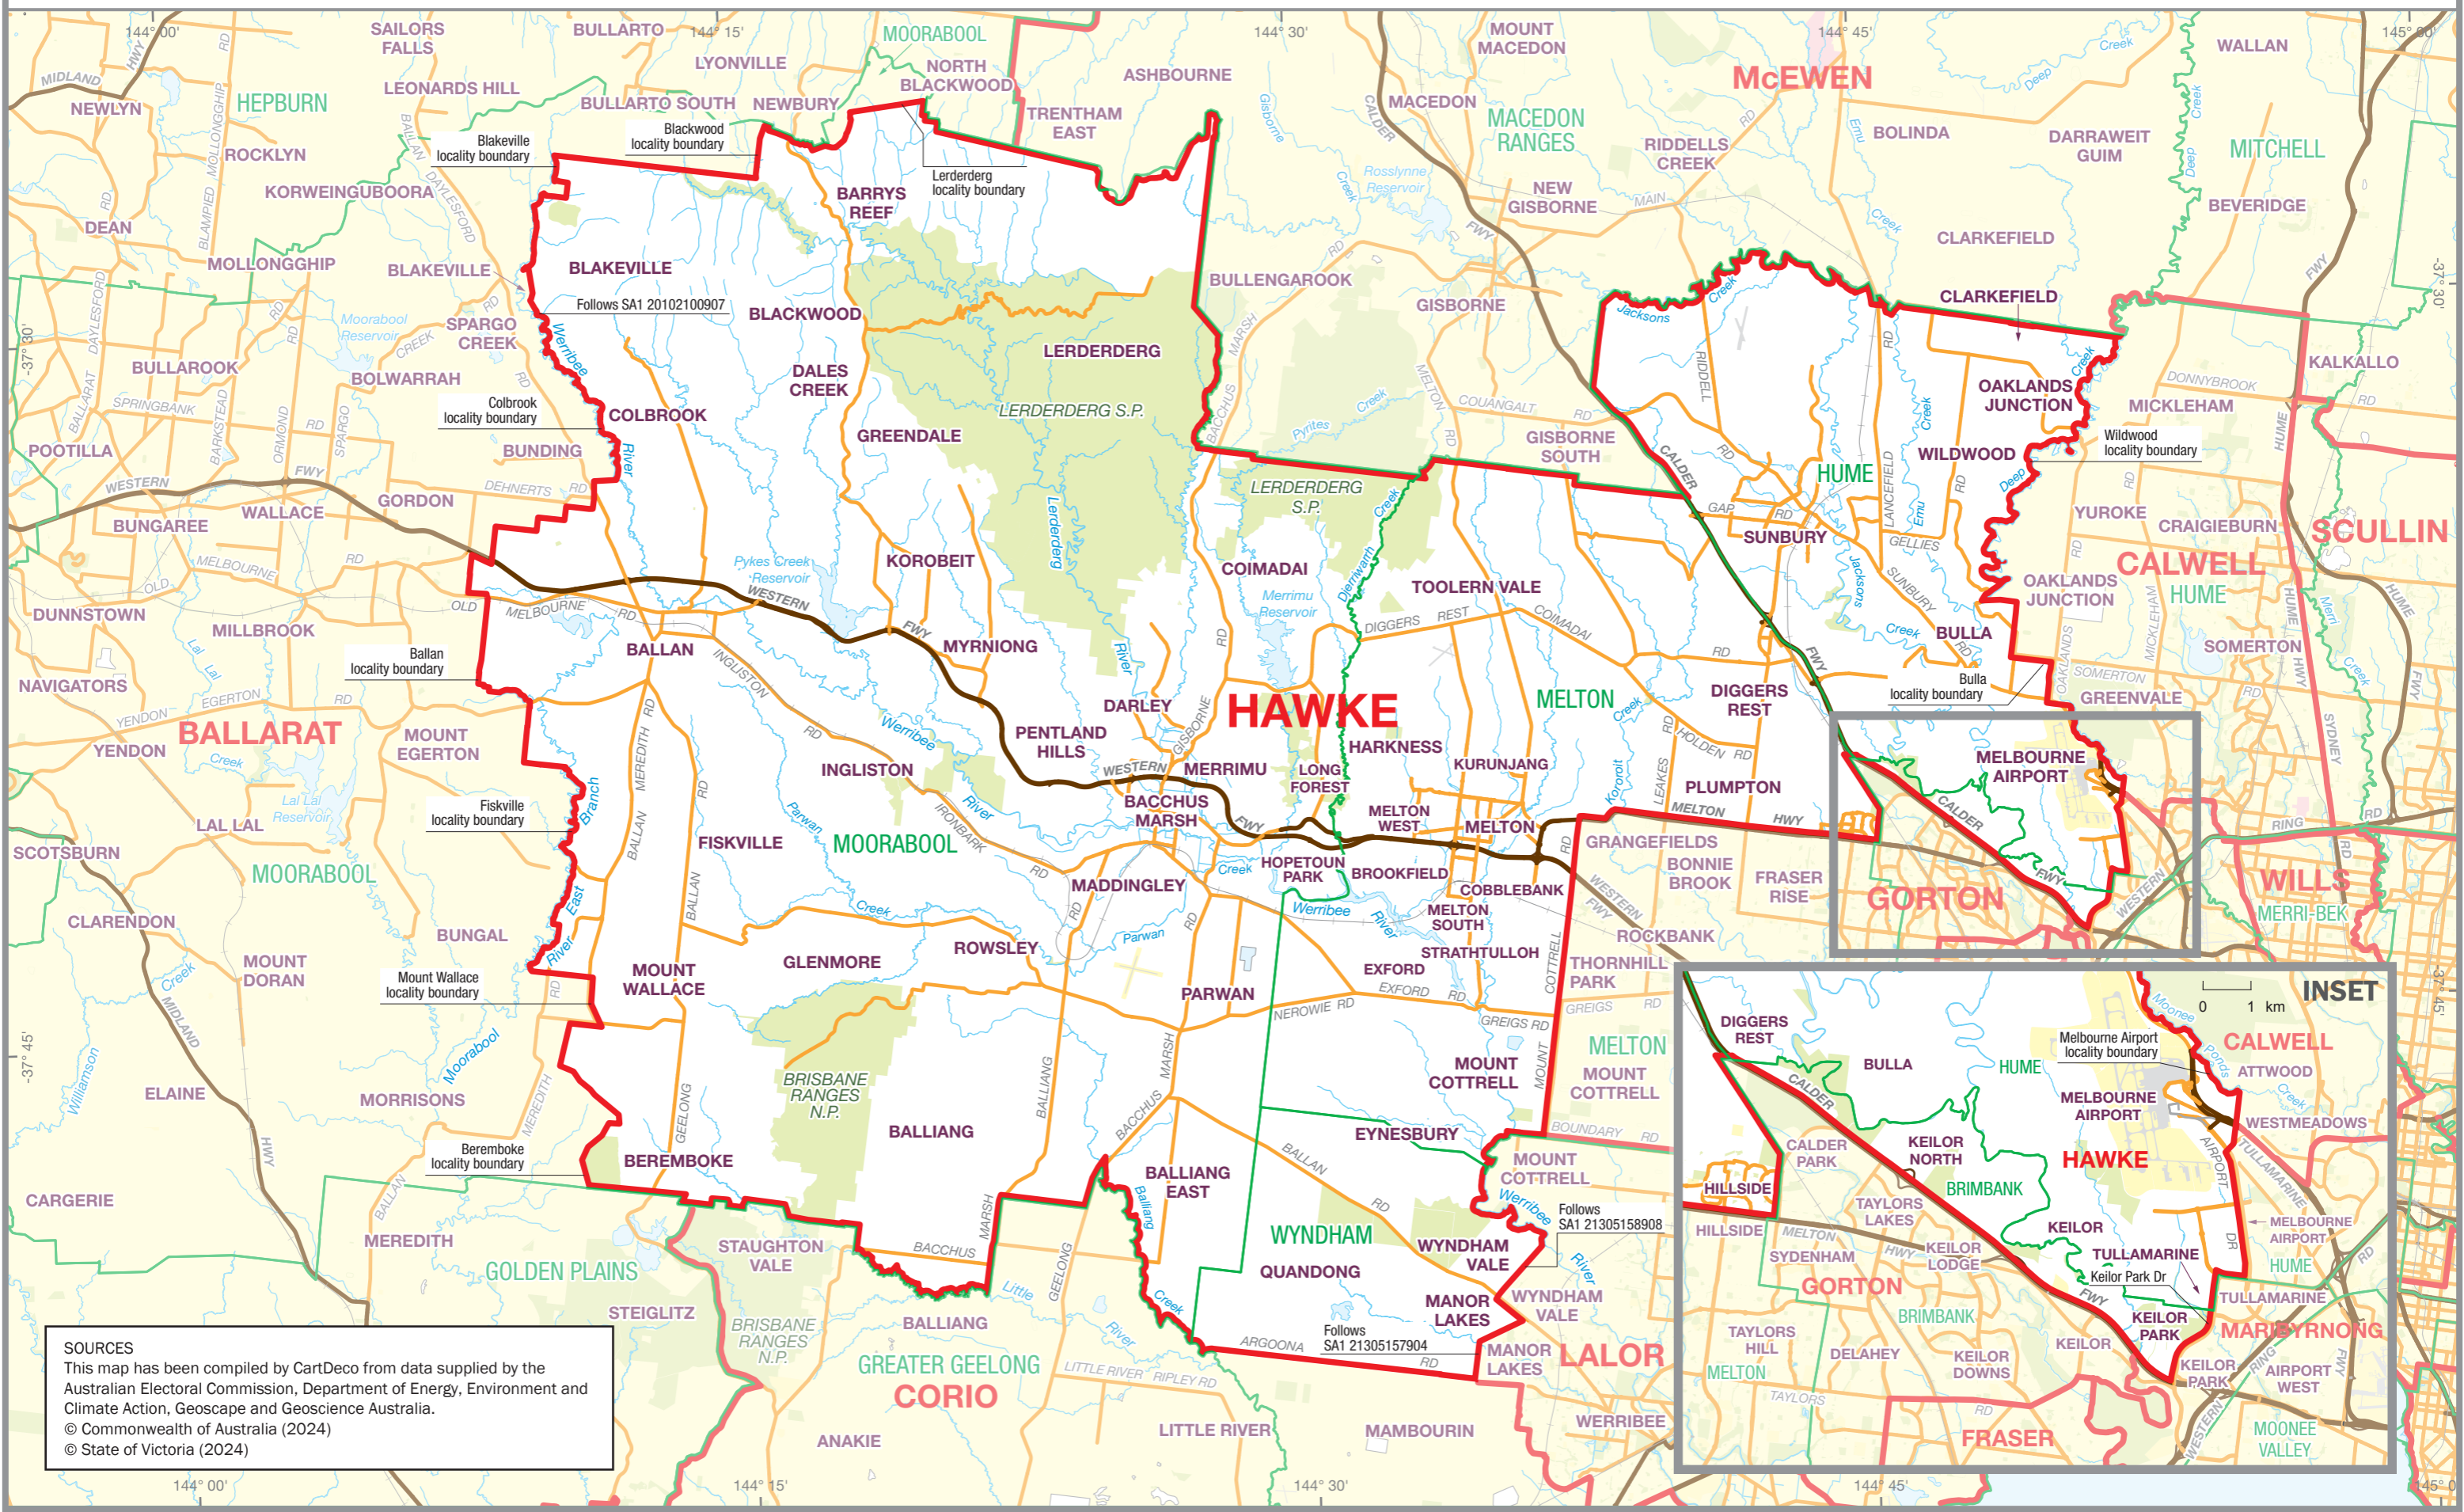

October 2024
**MAP OF THE COMMONWEALTH
 ELECTORAL DIVISION OF
 HAWKE**

Name and Boundary of
 Electoral Division
 Names and Boundaries of
 adjoining Electoral Divisions
 Names and Boundaries of
 Local Government Areas (2024)

HAWKE
McEWEN
HUME

SOURCES
 This map has been compiled by CartDeco from data supplied by the Australian Electoral Commission, Department of Energy, Environment and Climate Action, Geoscape and Geoscience Australia.
 © Commonwealth of Australia (2024)
 © State of Victoria (2024)