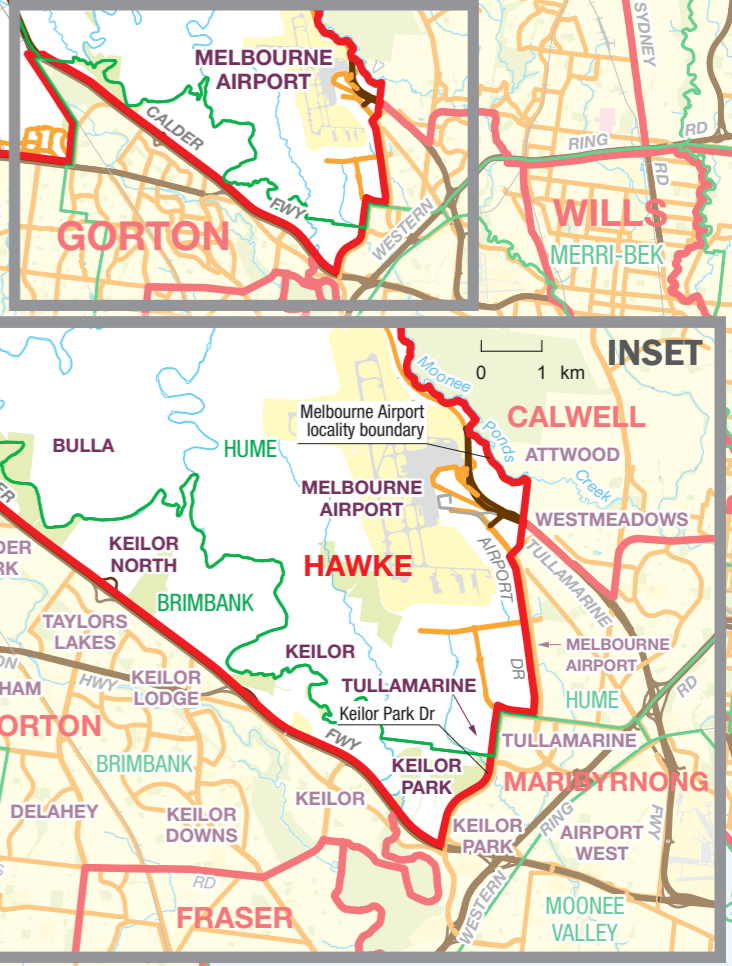

October 2024
**MAP OF THE COMMONWEALTH
 ELECTORAL DIVISION OF
 HAWKE**

Name and Boundary of
 Electoral Division
 Names and Boundaries of
 adjoining Electoral Divisions
 Names and Boundaries of
 Local Government Areas (2024)

HAWKE
McEWEN
HUME

SOURCES
 This map has been compiled by CartDeco from data supplied by the Australian Electoral Commission, Department of Energy, Environment and Climate Action, Geoscape and Geoscience Australia.
 © Commonwealth of Australia (2024)
 © State of Victoria (2024)