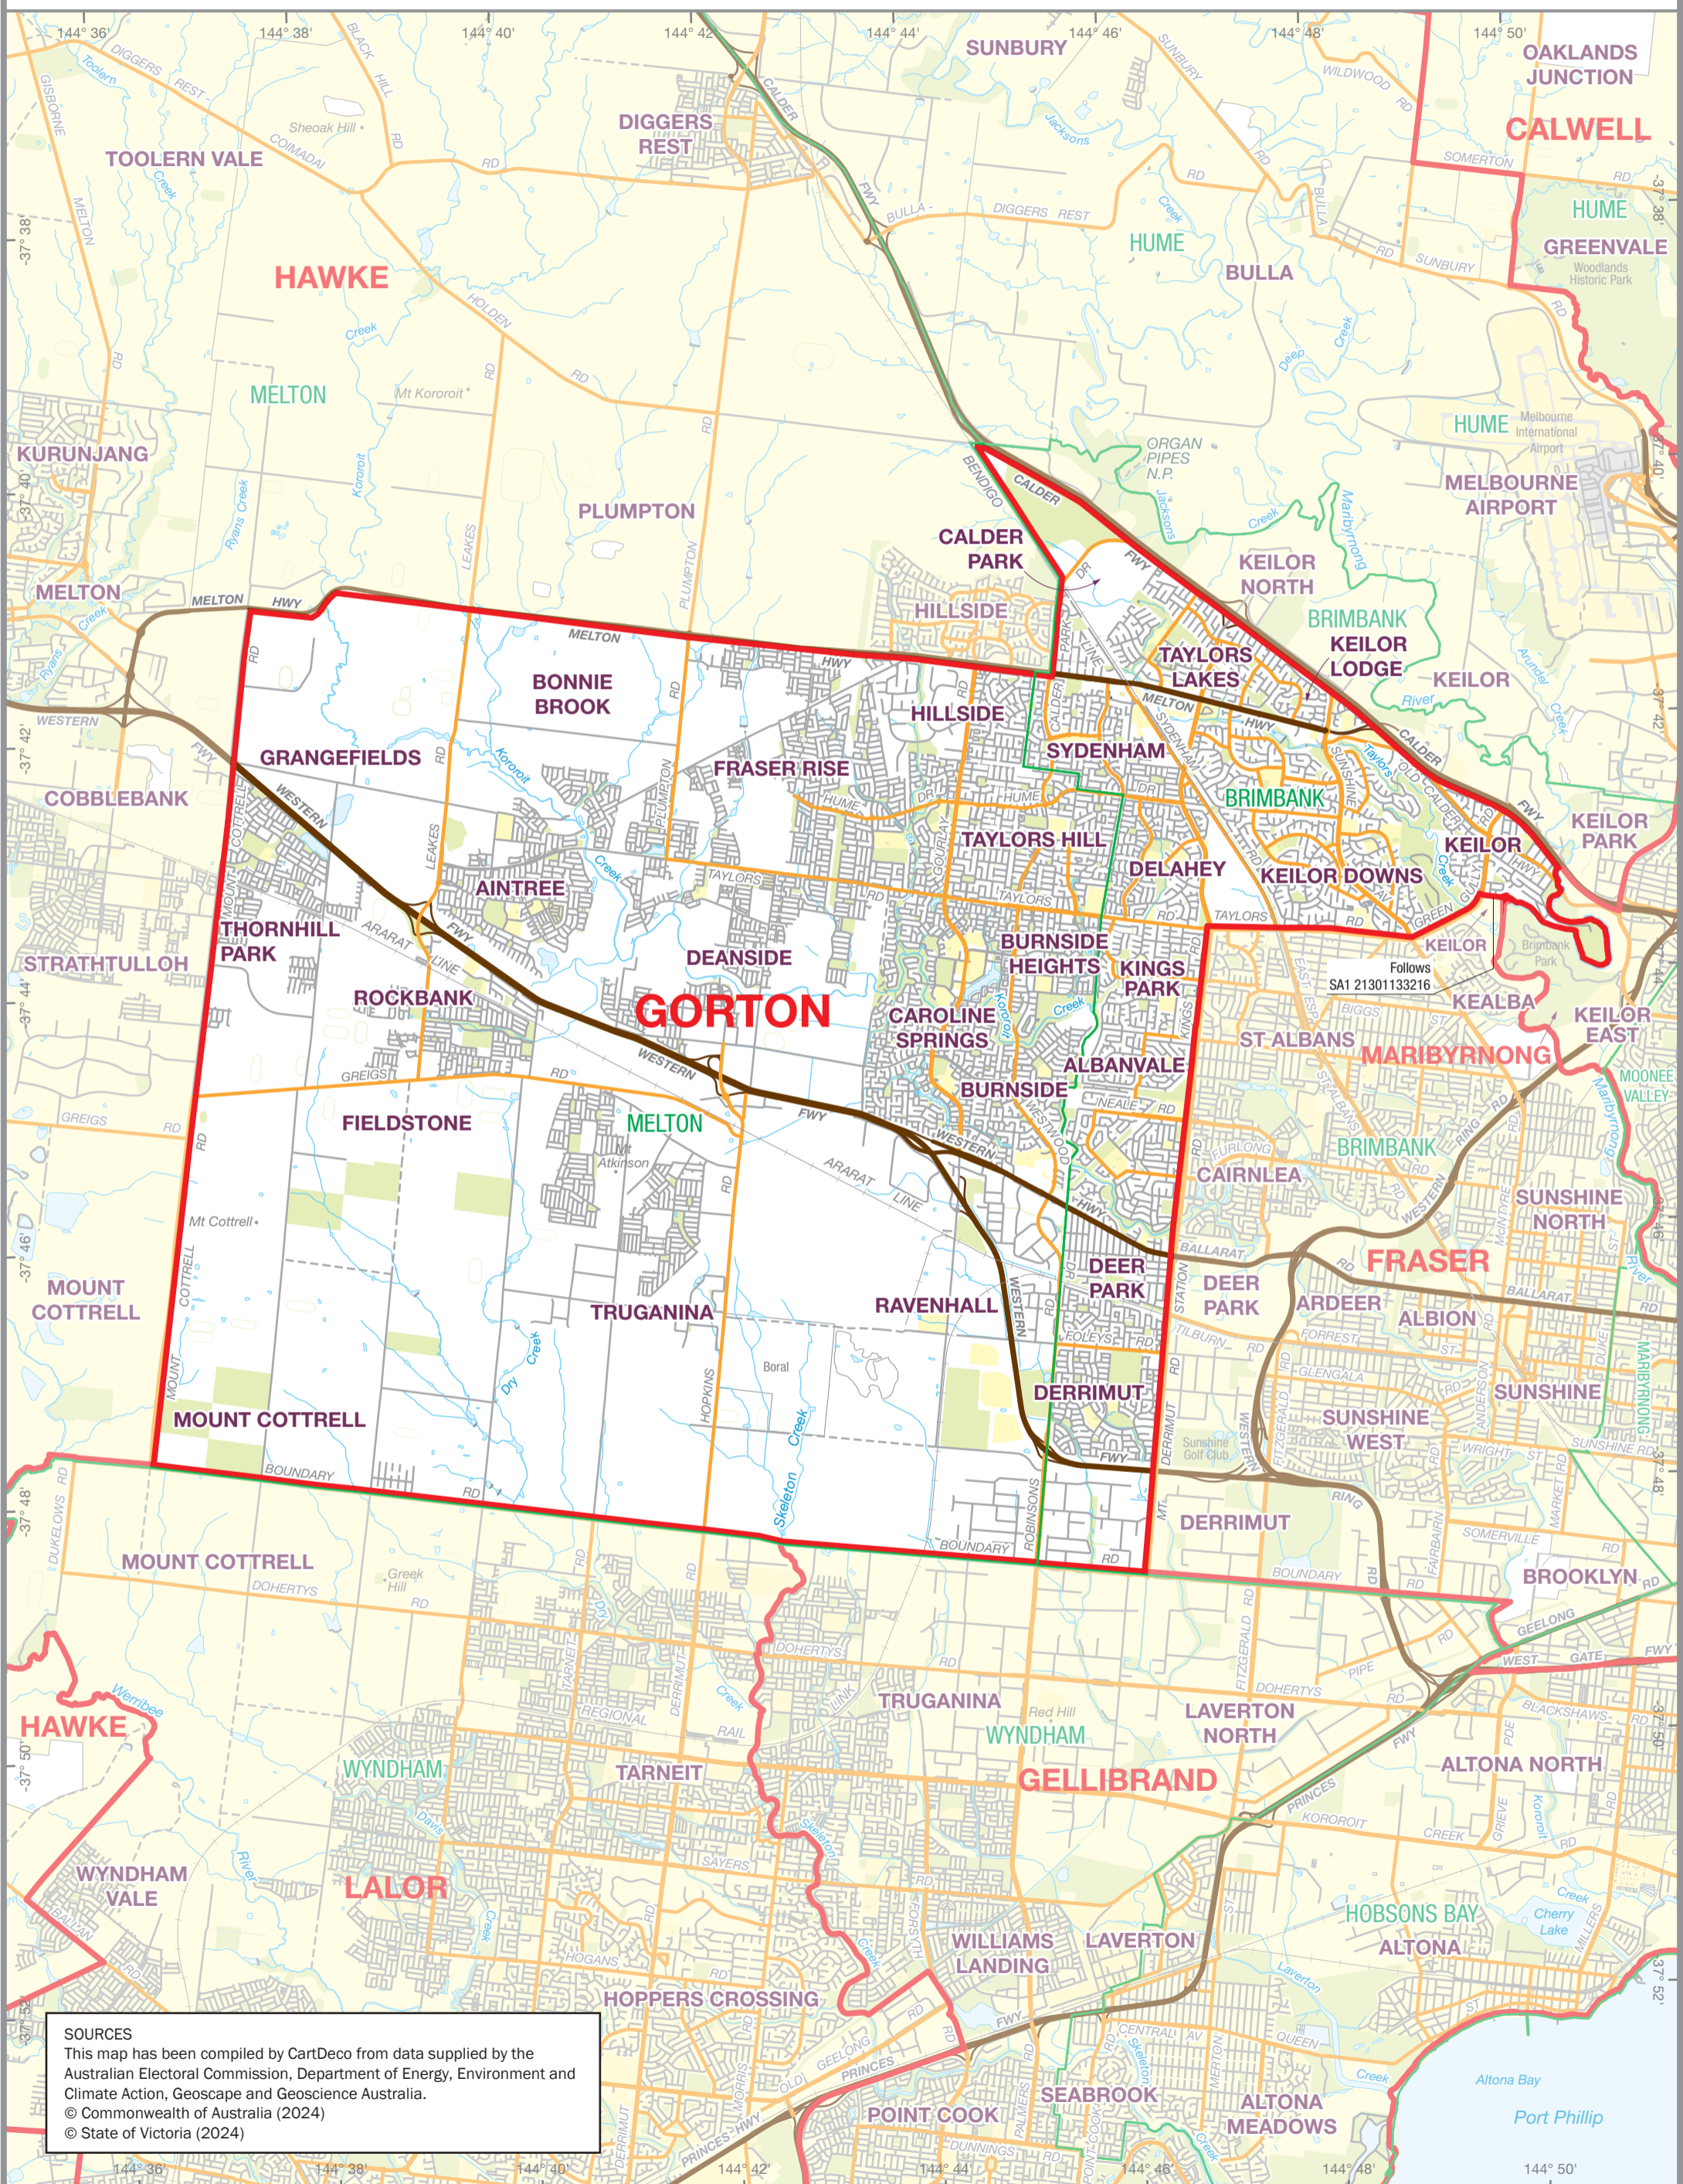

October 2024
**MAP OF THE COMMONWEALTH
 ELECTORAL DIVISION OF
 GORTON**

Name and Boundary of
 Electoral Division
 Names and Boundaries of
 adjoining Electoral Divisions
 Names and Boundaries of
 Local Government Areas (2024)

GORTON
HAWKE
MELTON

SOURCES
 This map has been compiled by CartDeco from data supplied by the Australian Electoral Commission, Department of Energy, Environment and Climate Action, Geoscape and Geoscience Australia.
 © Commonwealth of Australia (2024)
 © State of Victoria (2024)