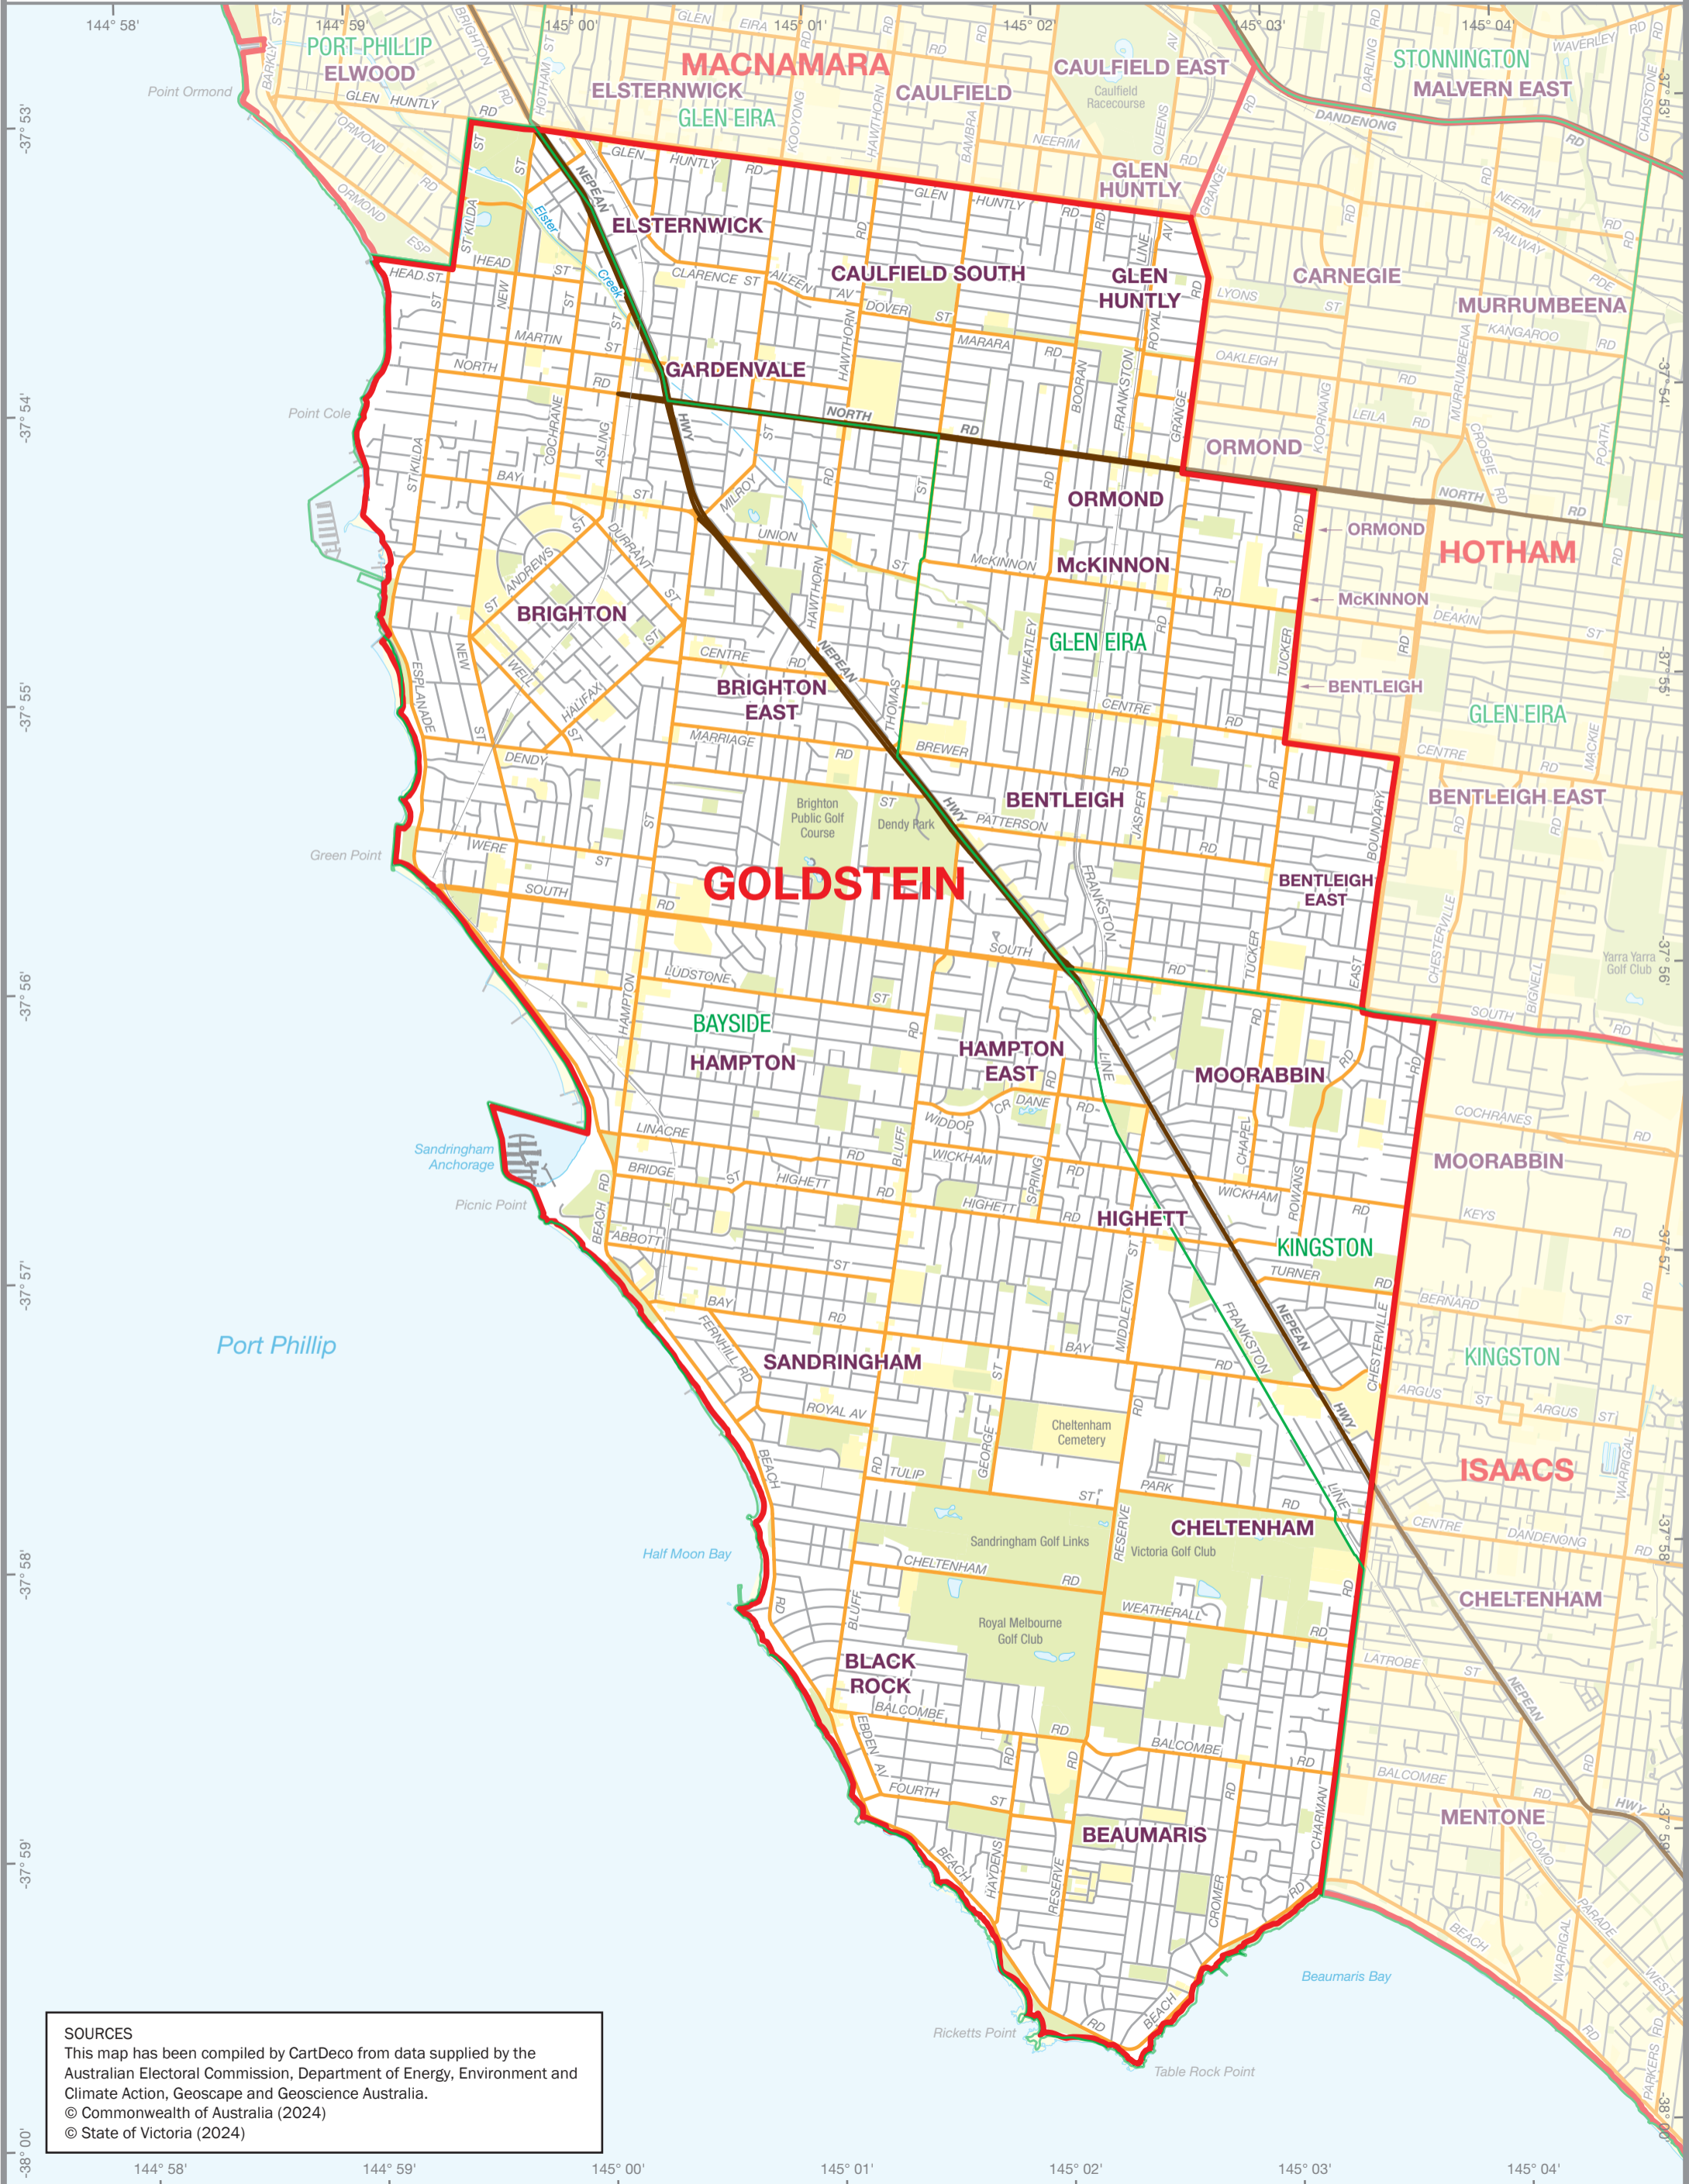

October 2024  
**MAP OF THE COMMONWEALTH  
 ELECTORAL DIVISION OF  
 GOLDSTEIN**

Name and Boundary of  
 Electoral Division  
 Names and Boundaries of  
 adjoining Electoral Divisions  
 Names and Boundaries of  
 Local Government Areas (2024)

**GOLDSTEIN**  
**HOTHAM**  
**BAYSIDE**

**GOLDSTEIN**

**SOURCES**  
 This map has been compiled by CartDeco from data supplied by the Australian Electoral Commission, Department of Energy, Environment and Climate Action, Geoscape and Geoscience Australia.  
 © Commonwealth of Australia (2024)  
 © State of Victoria (2024)