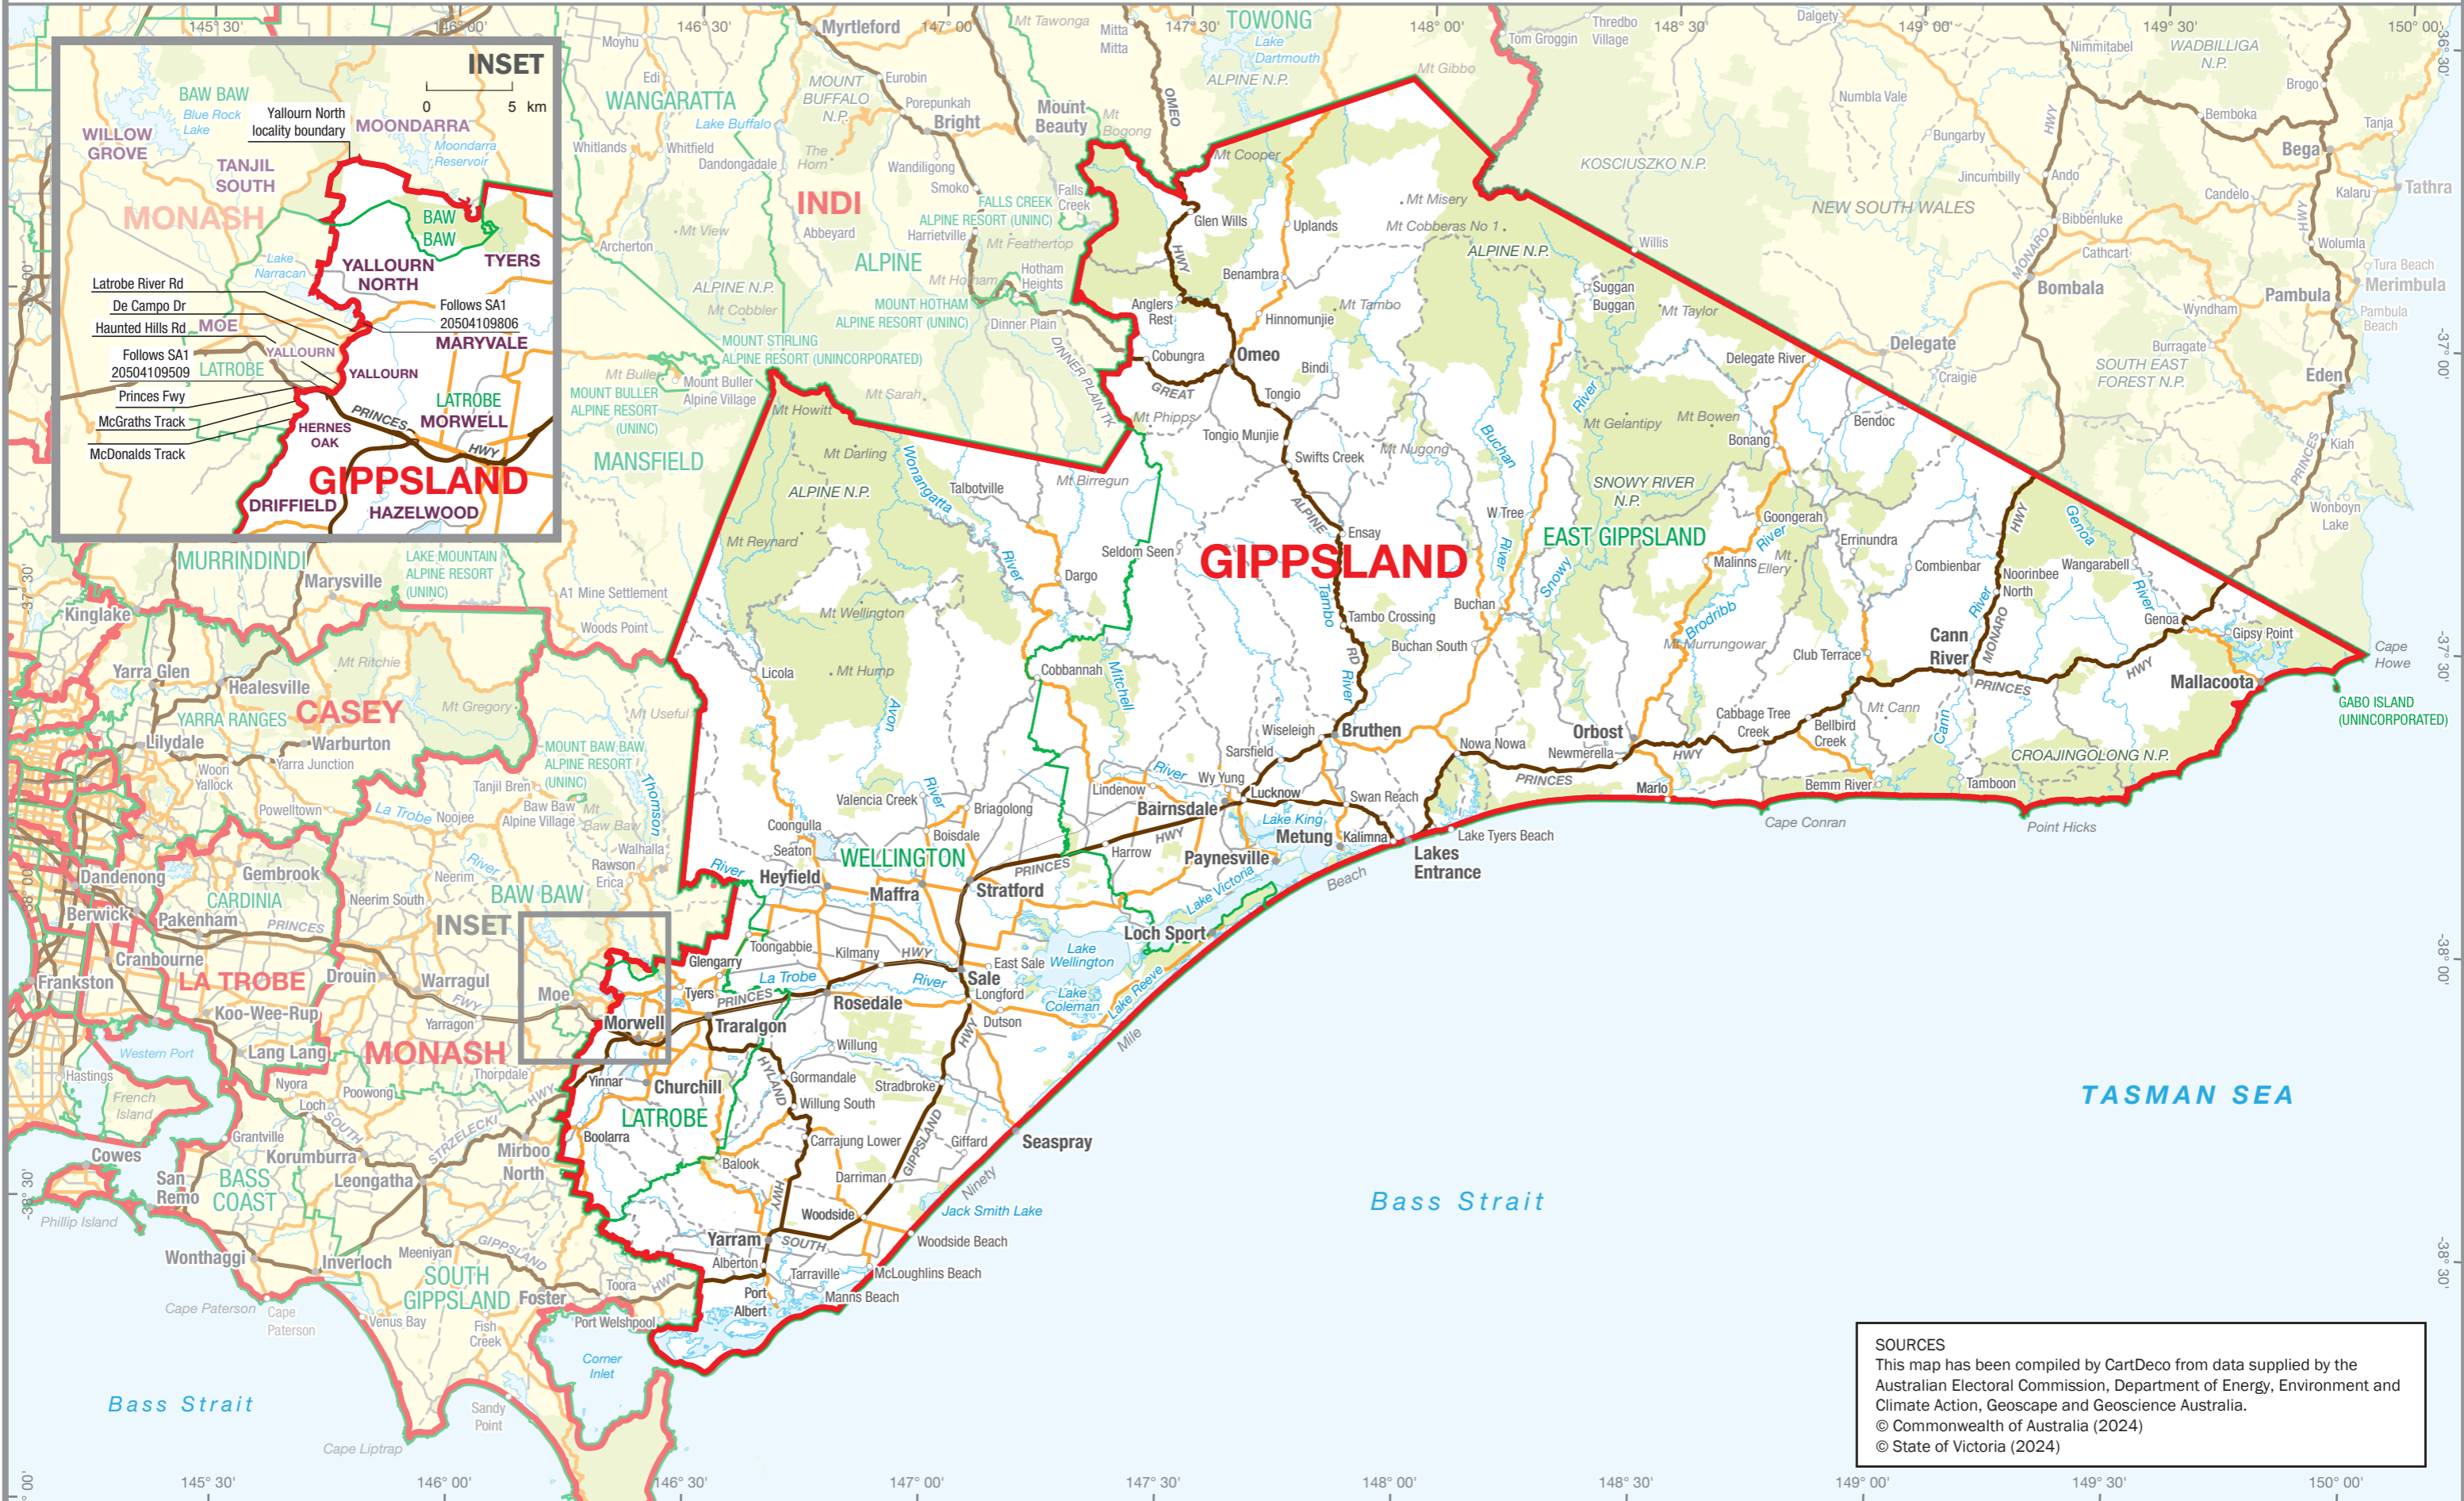

October 2024
 MAP OF THE COMMONWEALTH
 ELECTORAL DIVISION OF
GIPPSLAND

Name and Boundary of
 Electoral Division
 Names and Boundaries of
 adjoining Electoral Divisions
 Names and Boundaries of
 Local Government Areas (2024)

GIPPSLAND
INDI
WELLINGTON

SOURCES
 This map has been compiled by CartDeco from data supplied by the Australian Electoral Commission, Department of Energy, Environment and Climate Action, Geoscape and Geoscience Australia.
 © Commonwealth of Australia (2024)
 © State of Victoria (2024)