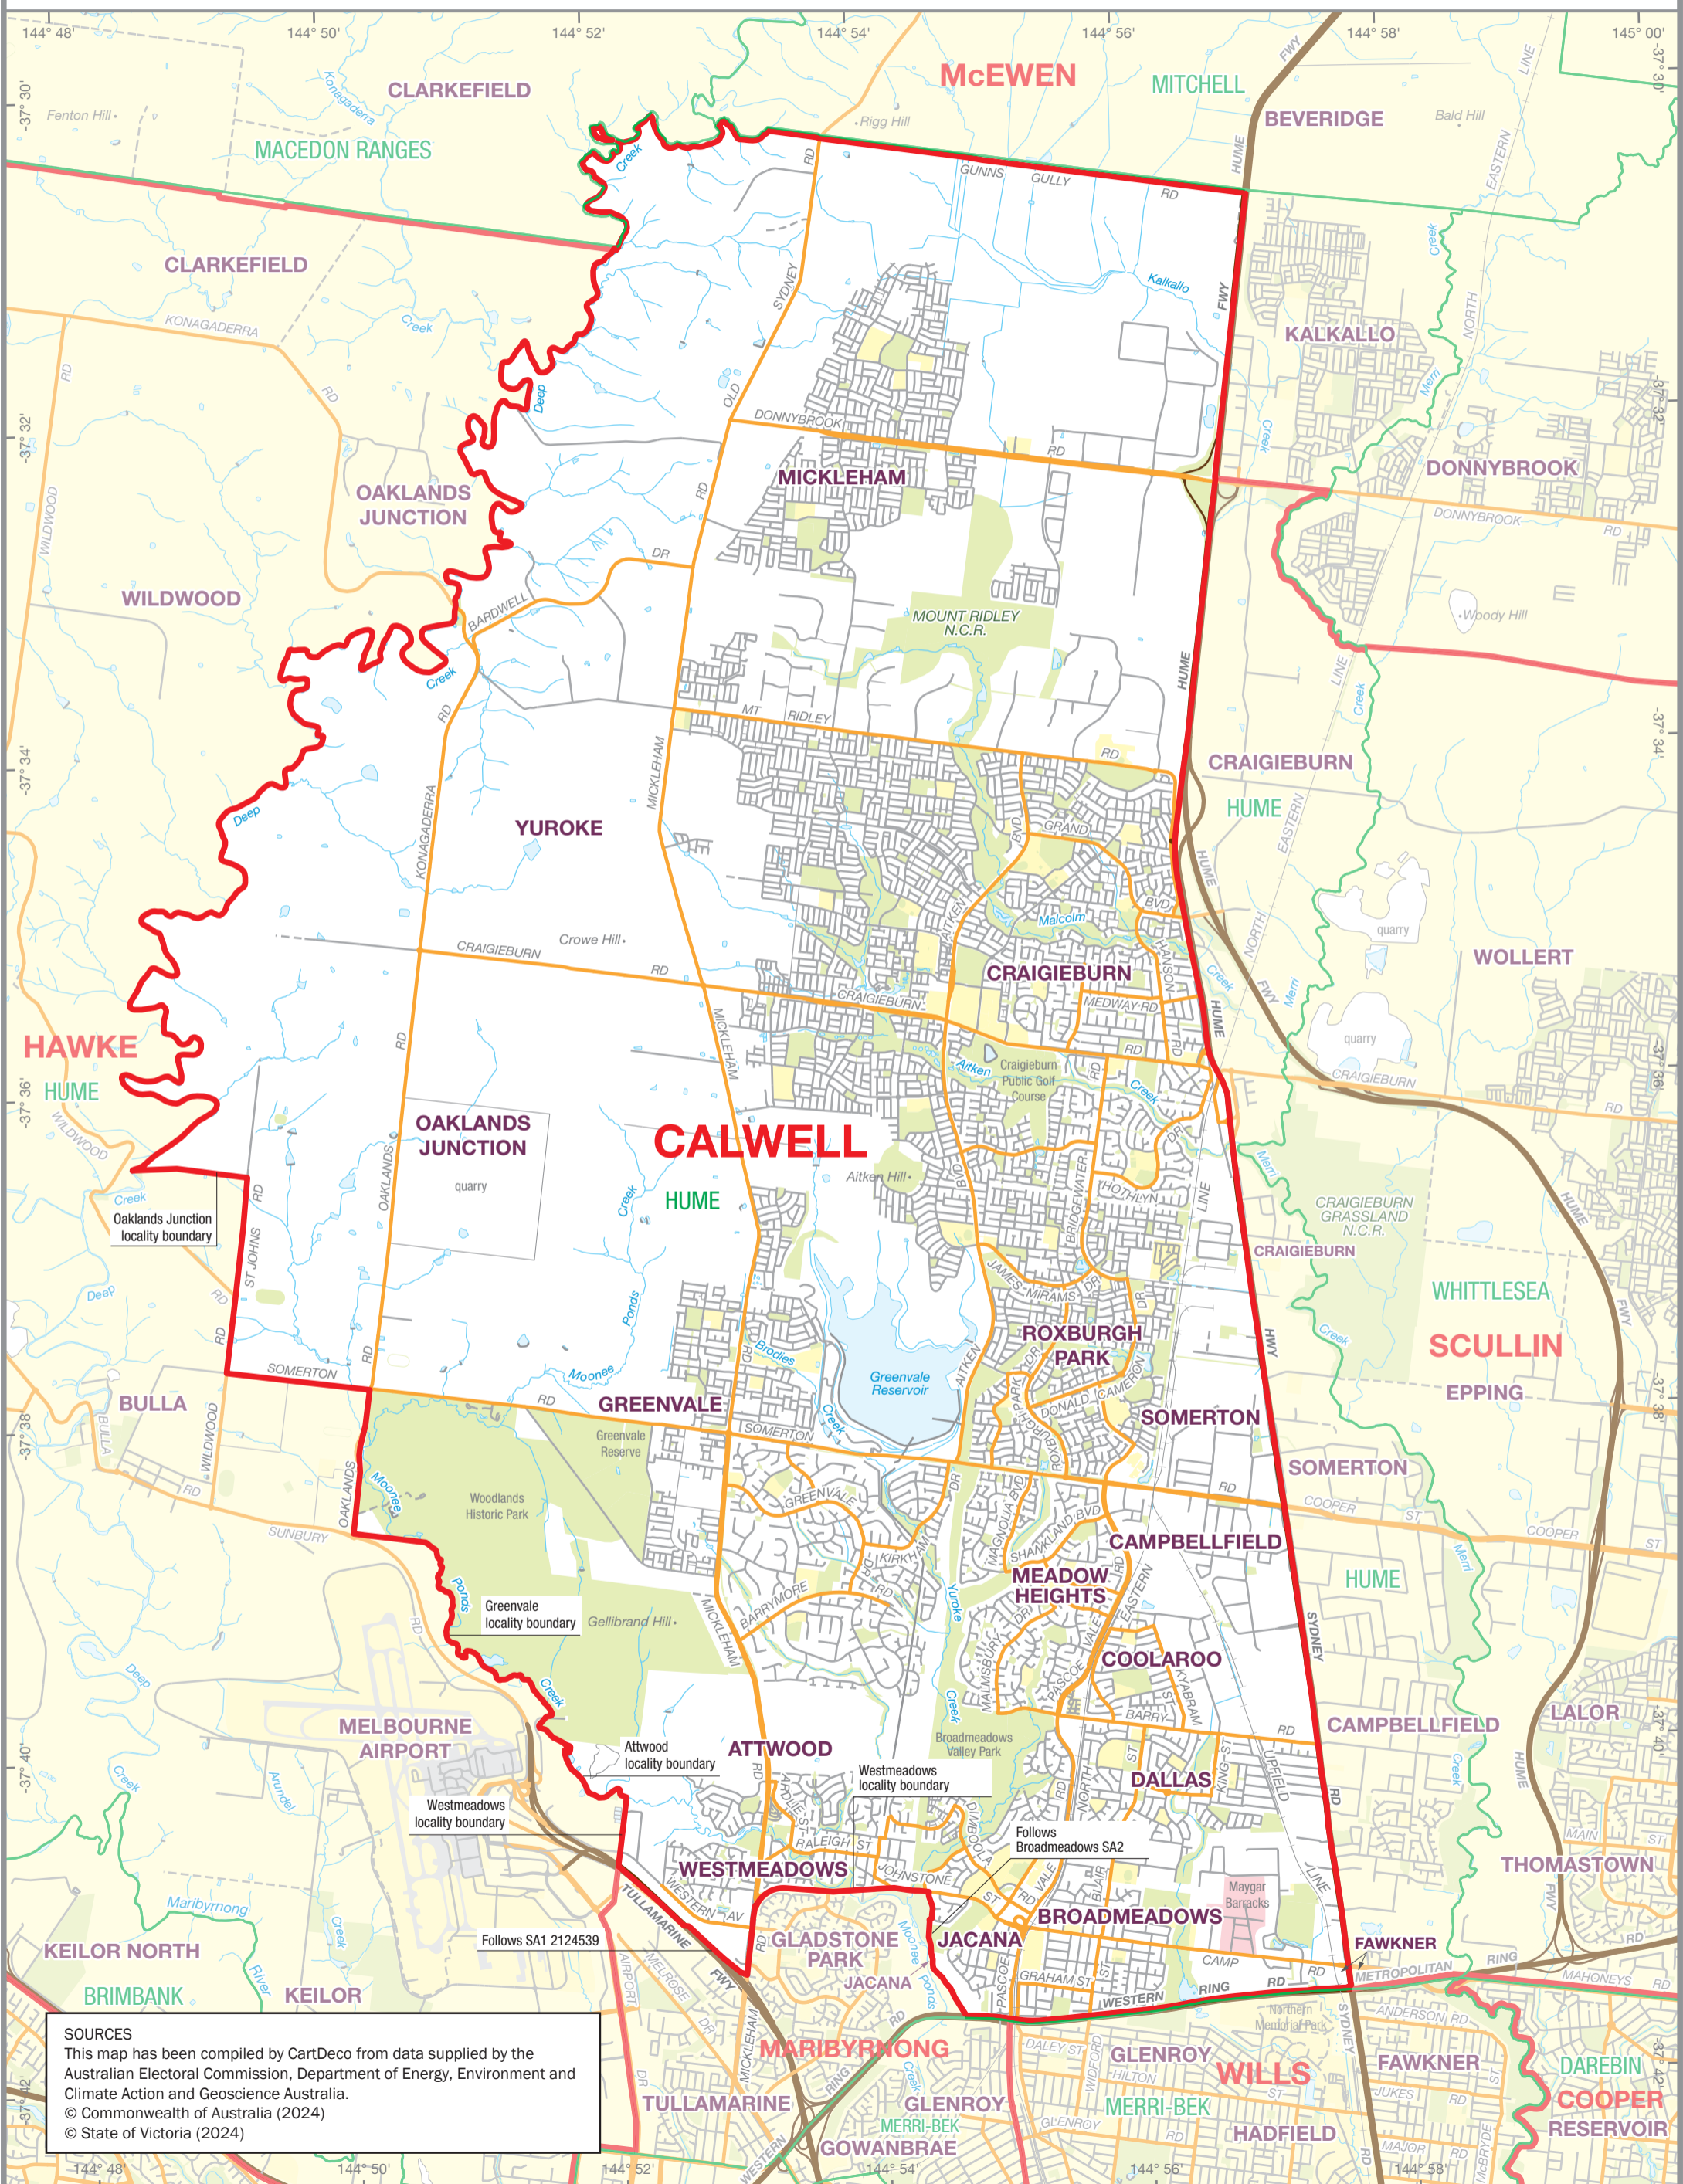

October 2024
**MAP OF THE COMMONWEALTH
 ELECTORAL DIVISION OF
 CALWELL**

Name and Boundary of
 Electoral Division
 Names and Boundaries of
 adjoining Electoral Divisions
 Names and Boundaries of
 Local Government Areas (2024)

CALWELL
HAWKE
HUME

SOURCES
 This map has been compiled by CartDeco from data supplied by the Australian Electoral Commission, Department of Energy, Environment and Climate Action and Geoscience Australia.
 © Commonwealth of Australia (2024)
 © State of Victoria (2024)