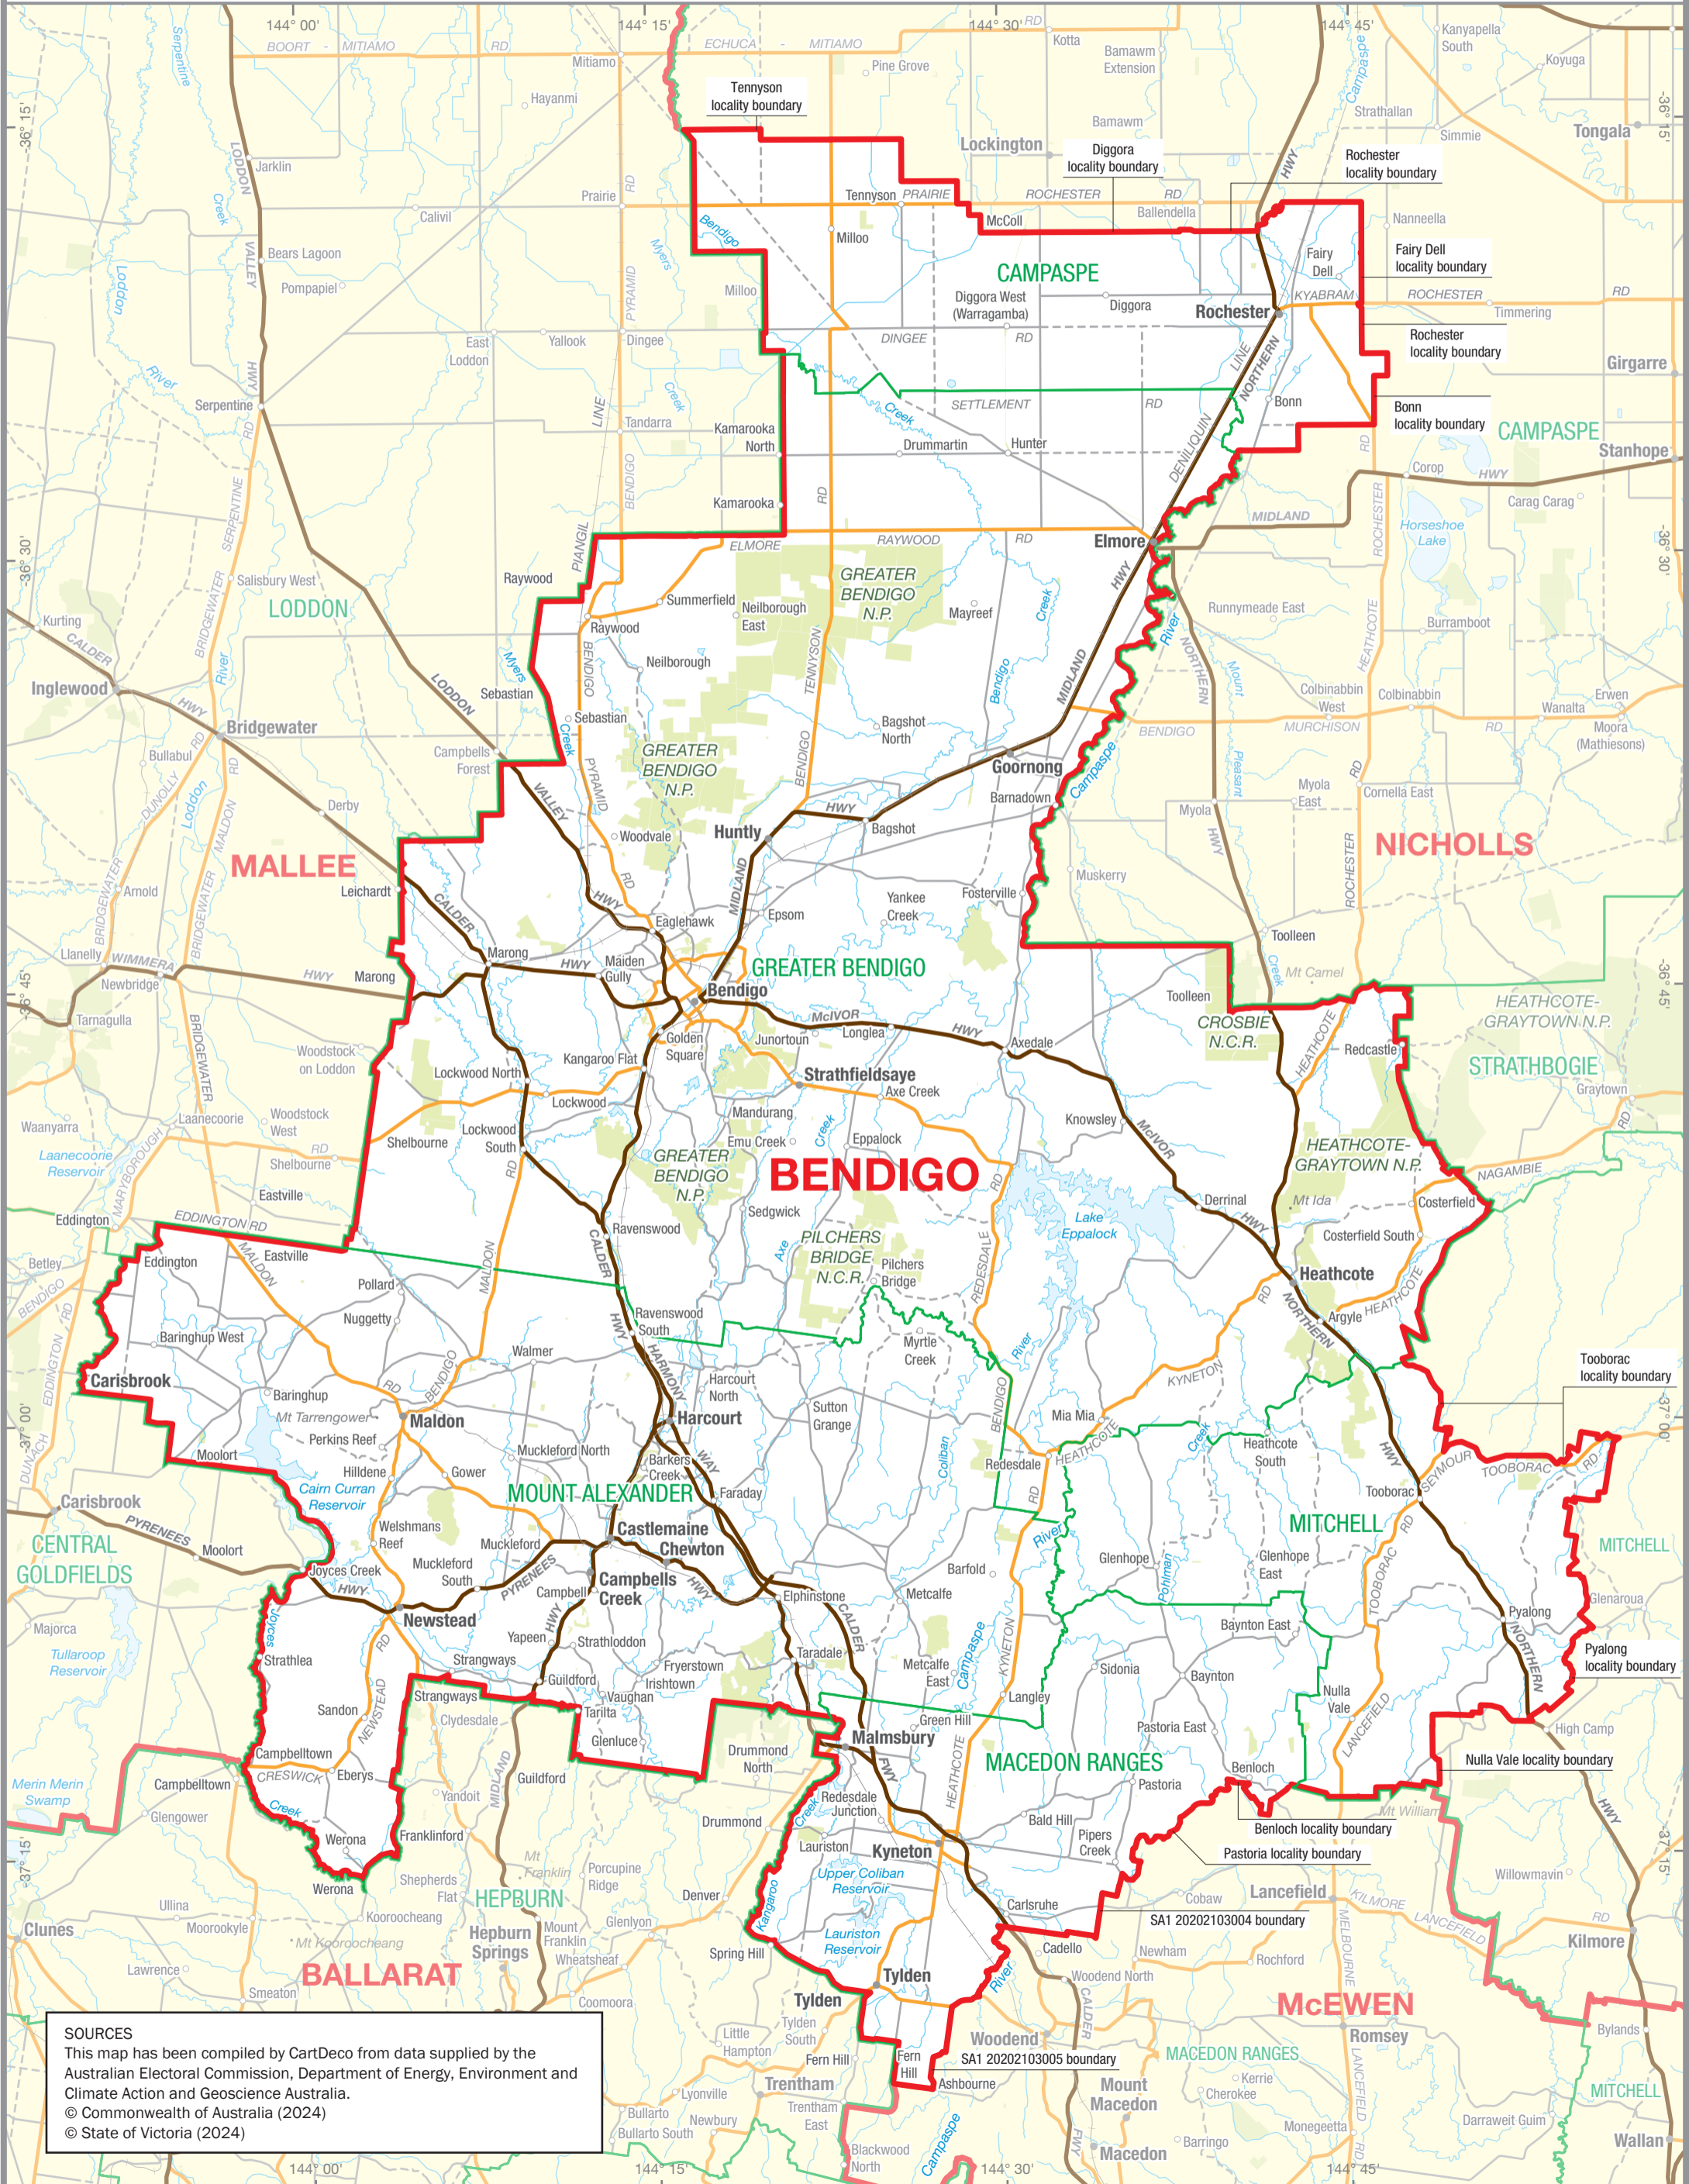

October 2024
**MAP OF THE COMMONWEALTH
 ELECTORAL DIVISION OF
 BENDIGO**

Name and Boundary of
 Electoral Division
 Names and Boundaries of
 adjoining Electoral Divisions
 Names and Boundaries of
 Local Government Areas (2024)

BENDIGO
NICHOLLS
MOUNT ALEXANDER

SOURCES
 This map has been compiled by CartDeco from data supplied by the Australian Electoral Commission, Department of Energy, Environment and Climate Action and Geoscience Australia.
 © Commonwealth of Australia (2024)
 © State of Victoria (2024)