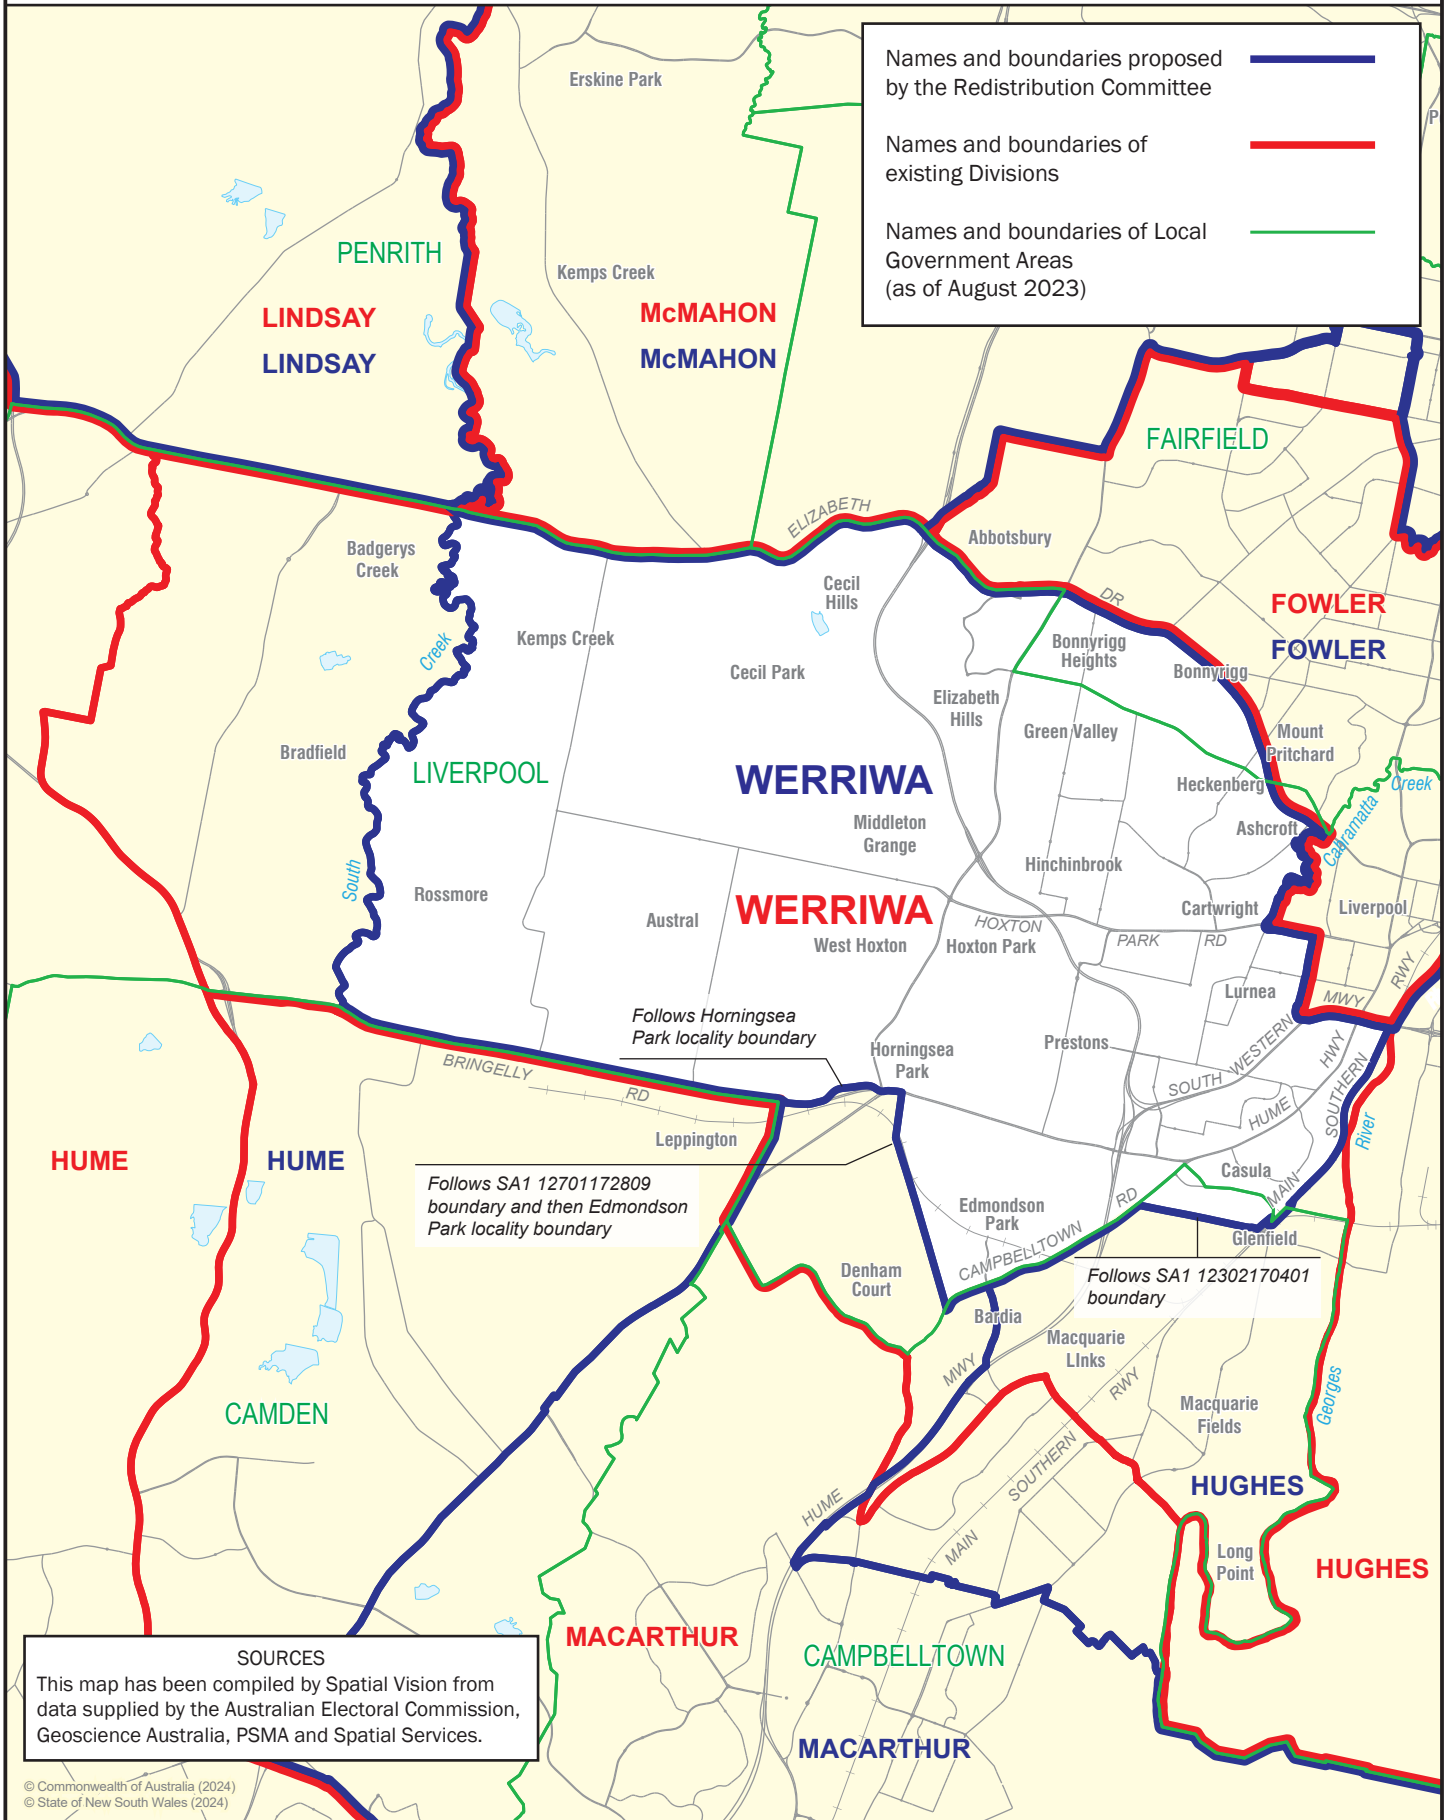

May 2024  
**MAP OF PROPOSED  
 COMMONWEALTH ELECTORAL DIVISION OF  
 WERRIWA**

Names and boundaries proposed by the Redistribution Committee ————

Names and boundaries of existing Divisions ————

Names and boundaries of Local Government Areas (as of August 2023) ————

Follows SA1 12701172809 boundary and then Edmondson Park locality boundary

Follows SA1 12302170401 boundary

Follows Horningsea Park locality boundary

**SOURCES**  
 This map has been compiled by Spatial Vision from data supplied by the Australian Electoral Commission, Geoscience Australia, PSMA and Spatial Services.