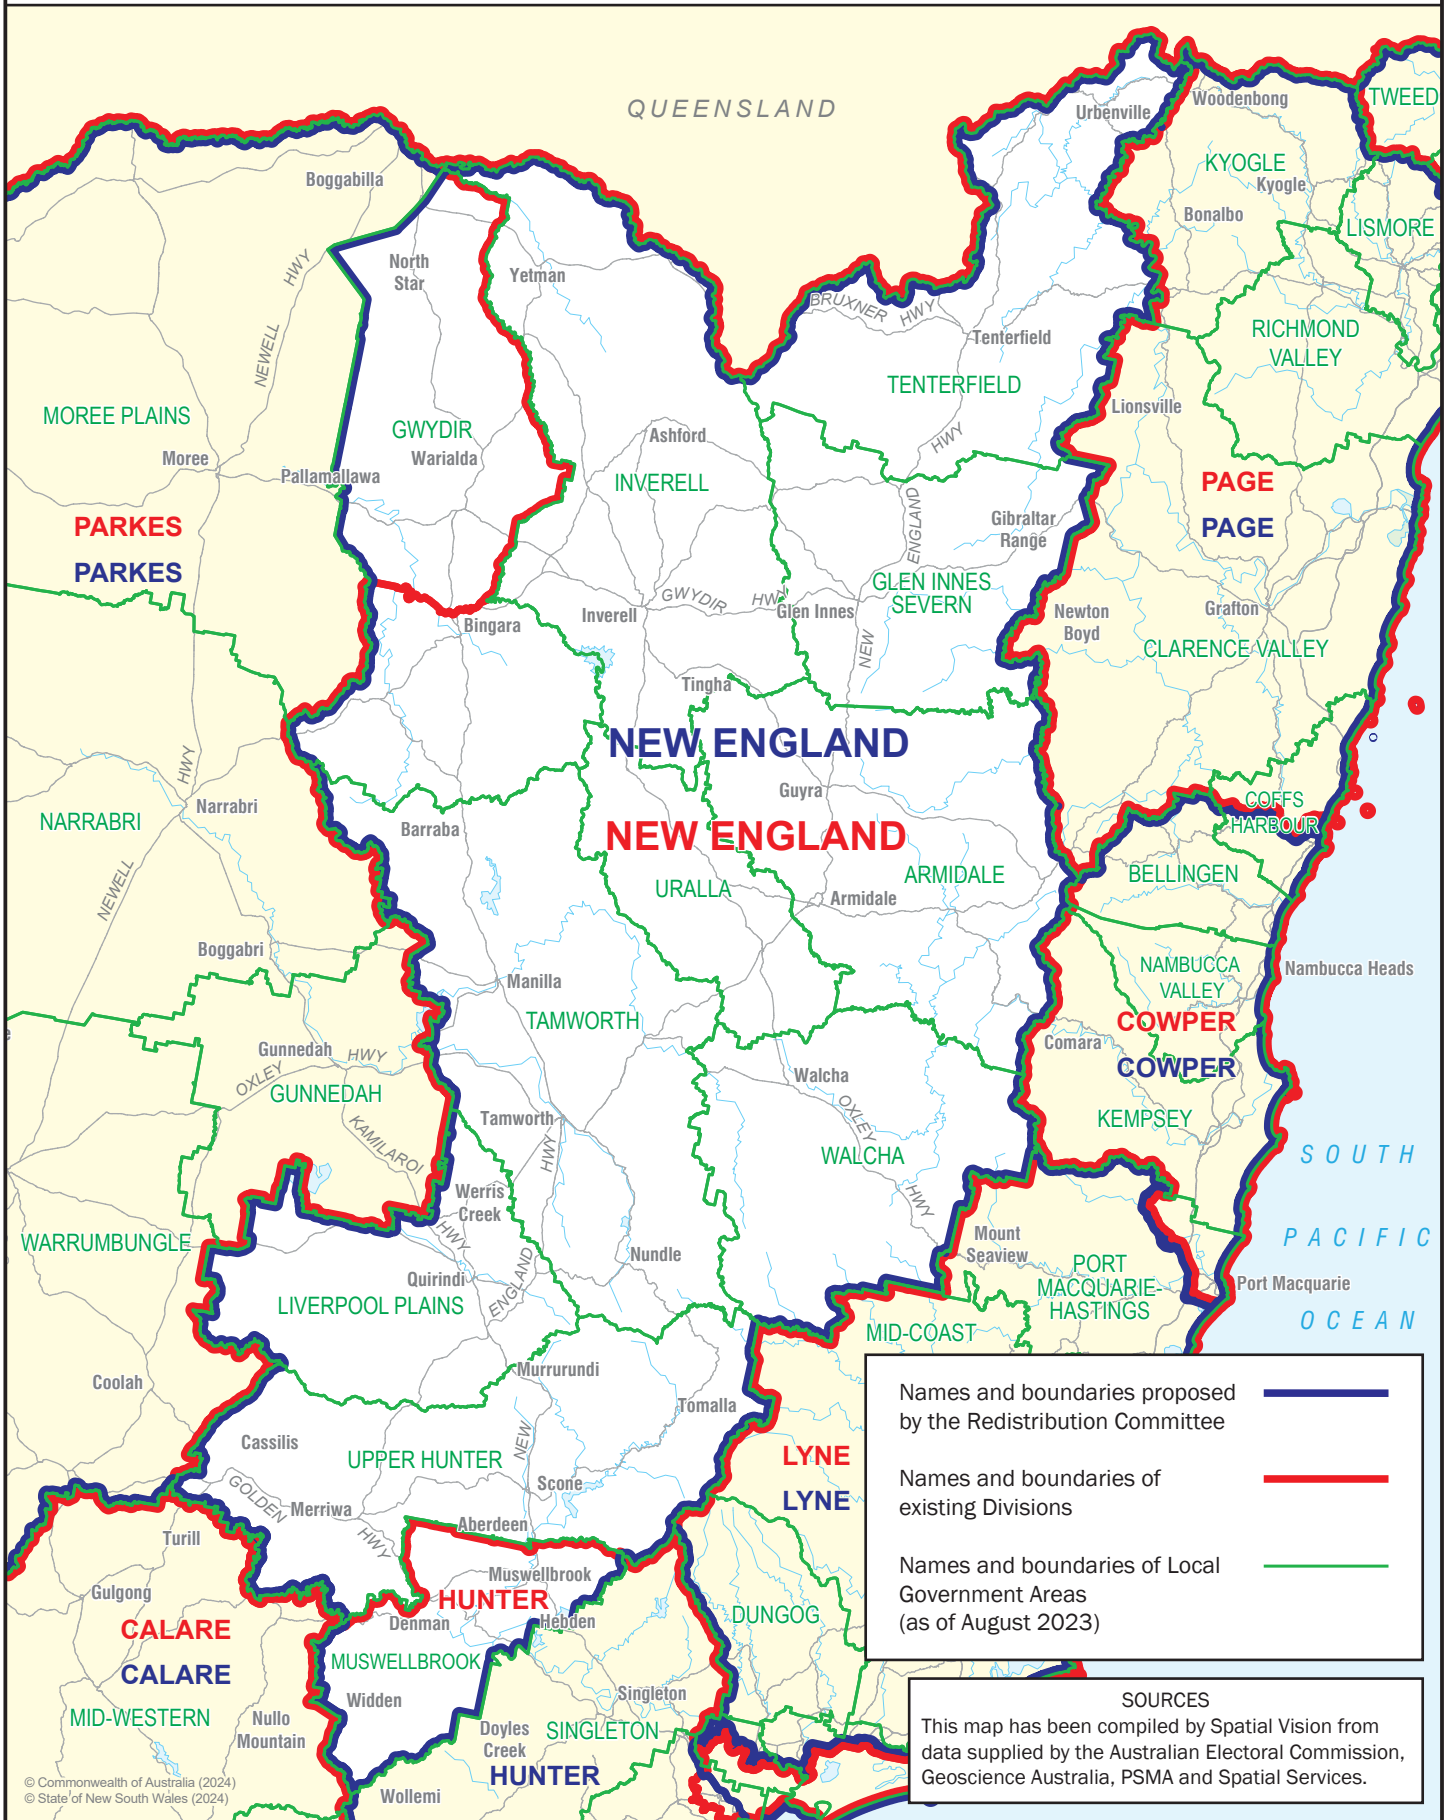

May 2024
**MAP OF PROPOSED
 COMMONWEALTH ELECTORAL DIVISION OF
 NEW ENGLAND**

0 25 km

Names and boundaries proposed by the Redistribution Committee ————

Names and boundaries of existing Divisions ————

Names and boundaries of Local Government Areas (as of August 2023) ————

SOURCES
 This map has been compiled by Spatial Vision from data supplied by the Australian Electoral Commission, Geoscience Australia, PSMA and Spatial Services.

© Commonwealth of Australia (2024)
 © State of New South Wales (2024)