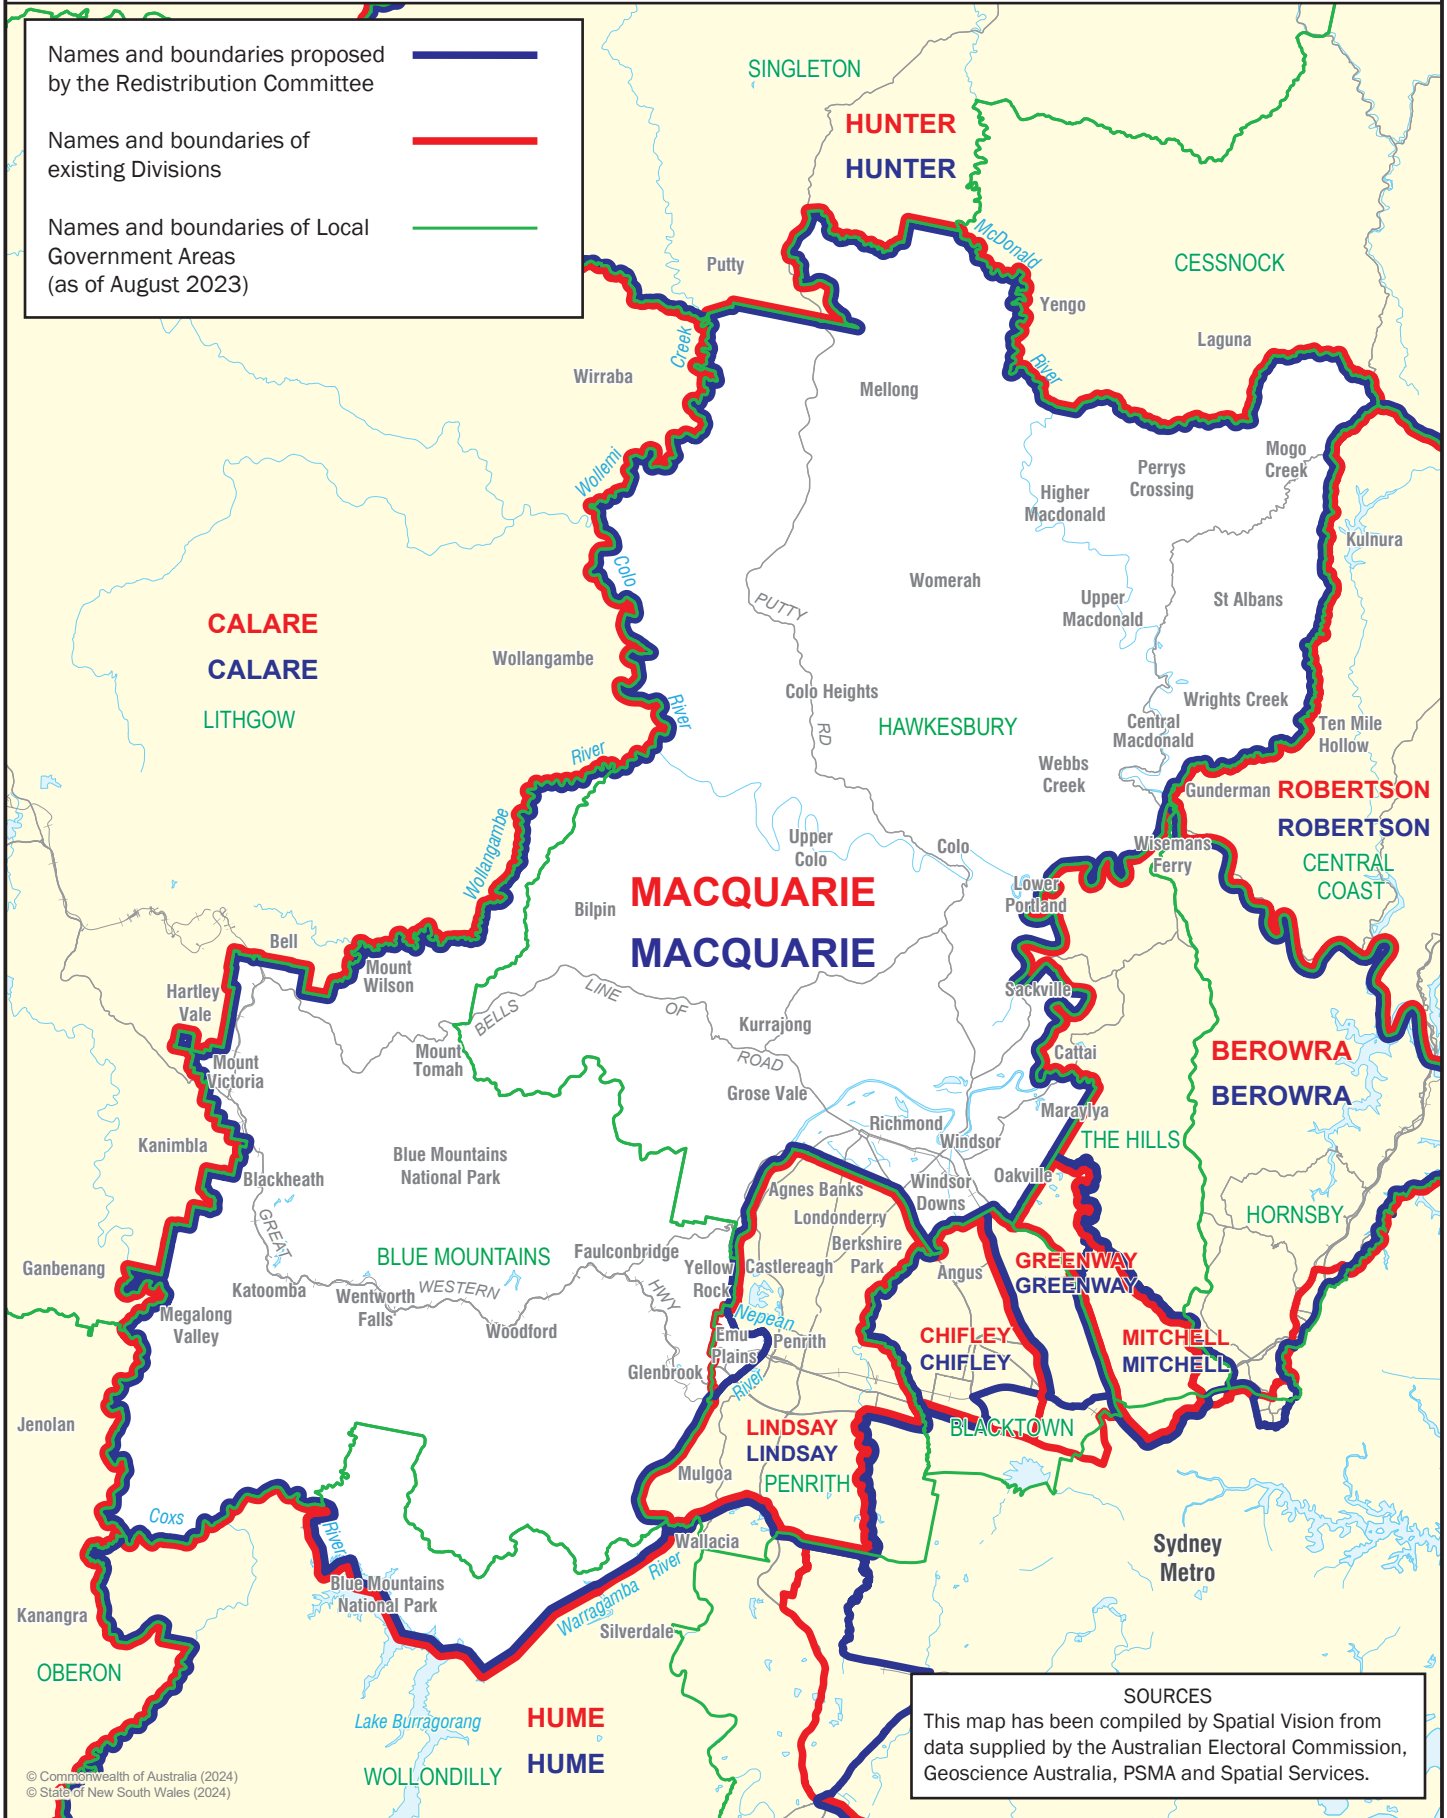

May 2024
**MAP OF PROPOSED
 COMMONWEALTH ELECTORAL DIVISION OF
 MACQUARIE**

0 15 km

Names and boundaries proposed by the Redistribution Committee	
Names and boundaries of existing Divisions	
Names and boundaries of Local Government Areas (as of August 2023)	

SOURCES
 This map has been compiled by Spatial Vision from data supplied by the Australian Electoral Commission, Geoscience Australia, PSMA and Spatial Services.