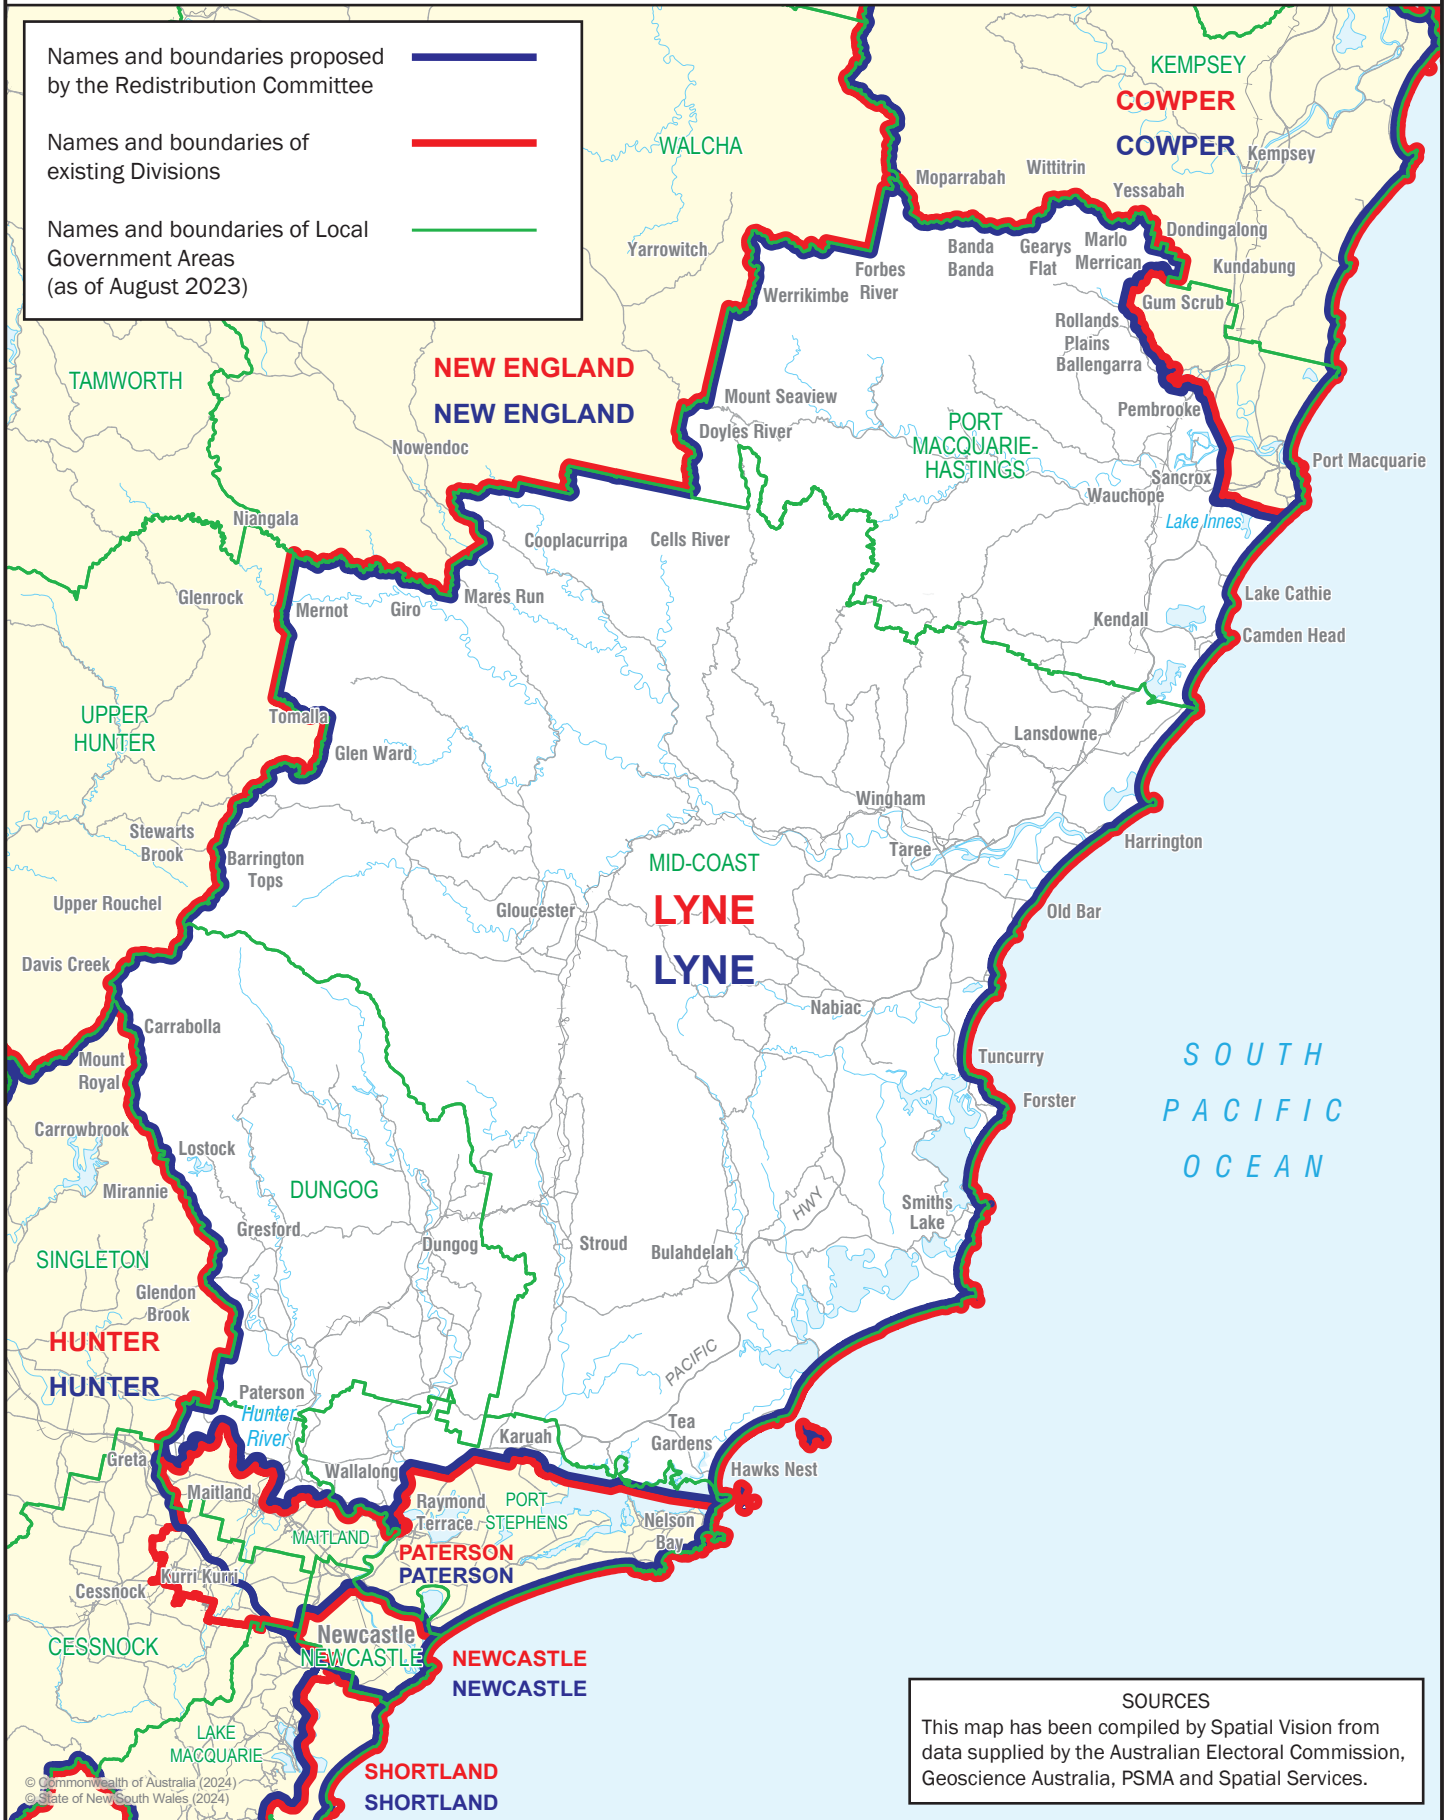

May 2024  
**MAP OF PROPOSED  
 COMMONWEALTH ELECTORAL DIVISION OF  
 LYNE**

0 25 km

Names and boundaries proposed by the Redistribution Committee	
Names and boundaries of existing Divisions	
Names and boundaries of Local Government Areas (as of August 2023)	

**SOURCES**  
 This map has been compiled by Spatial Vision from data supplied by the Australian Electoral Commission, Geoscience Australia, PSMA and Spatial Services.