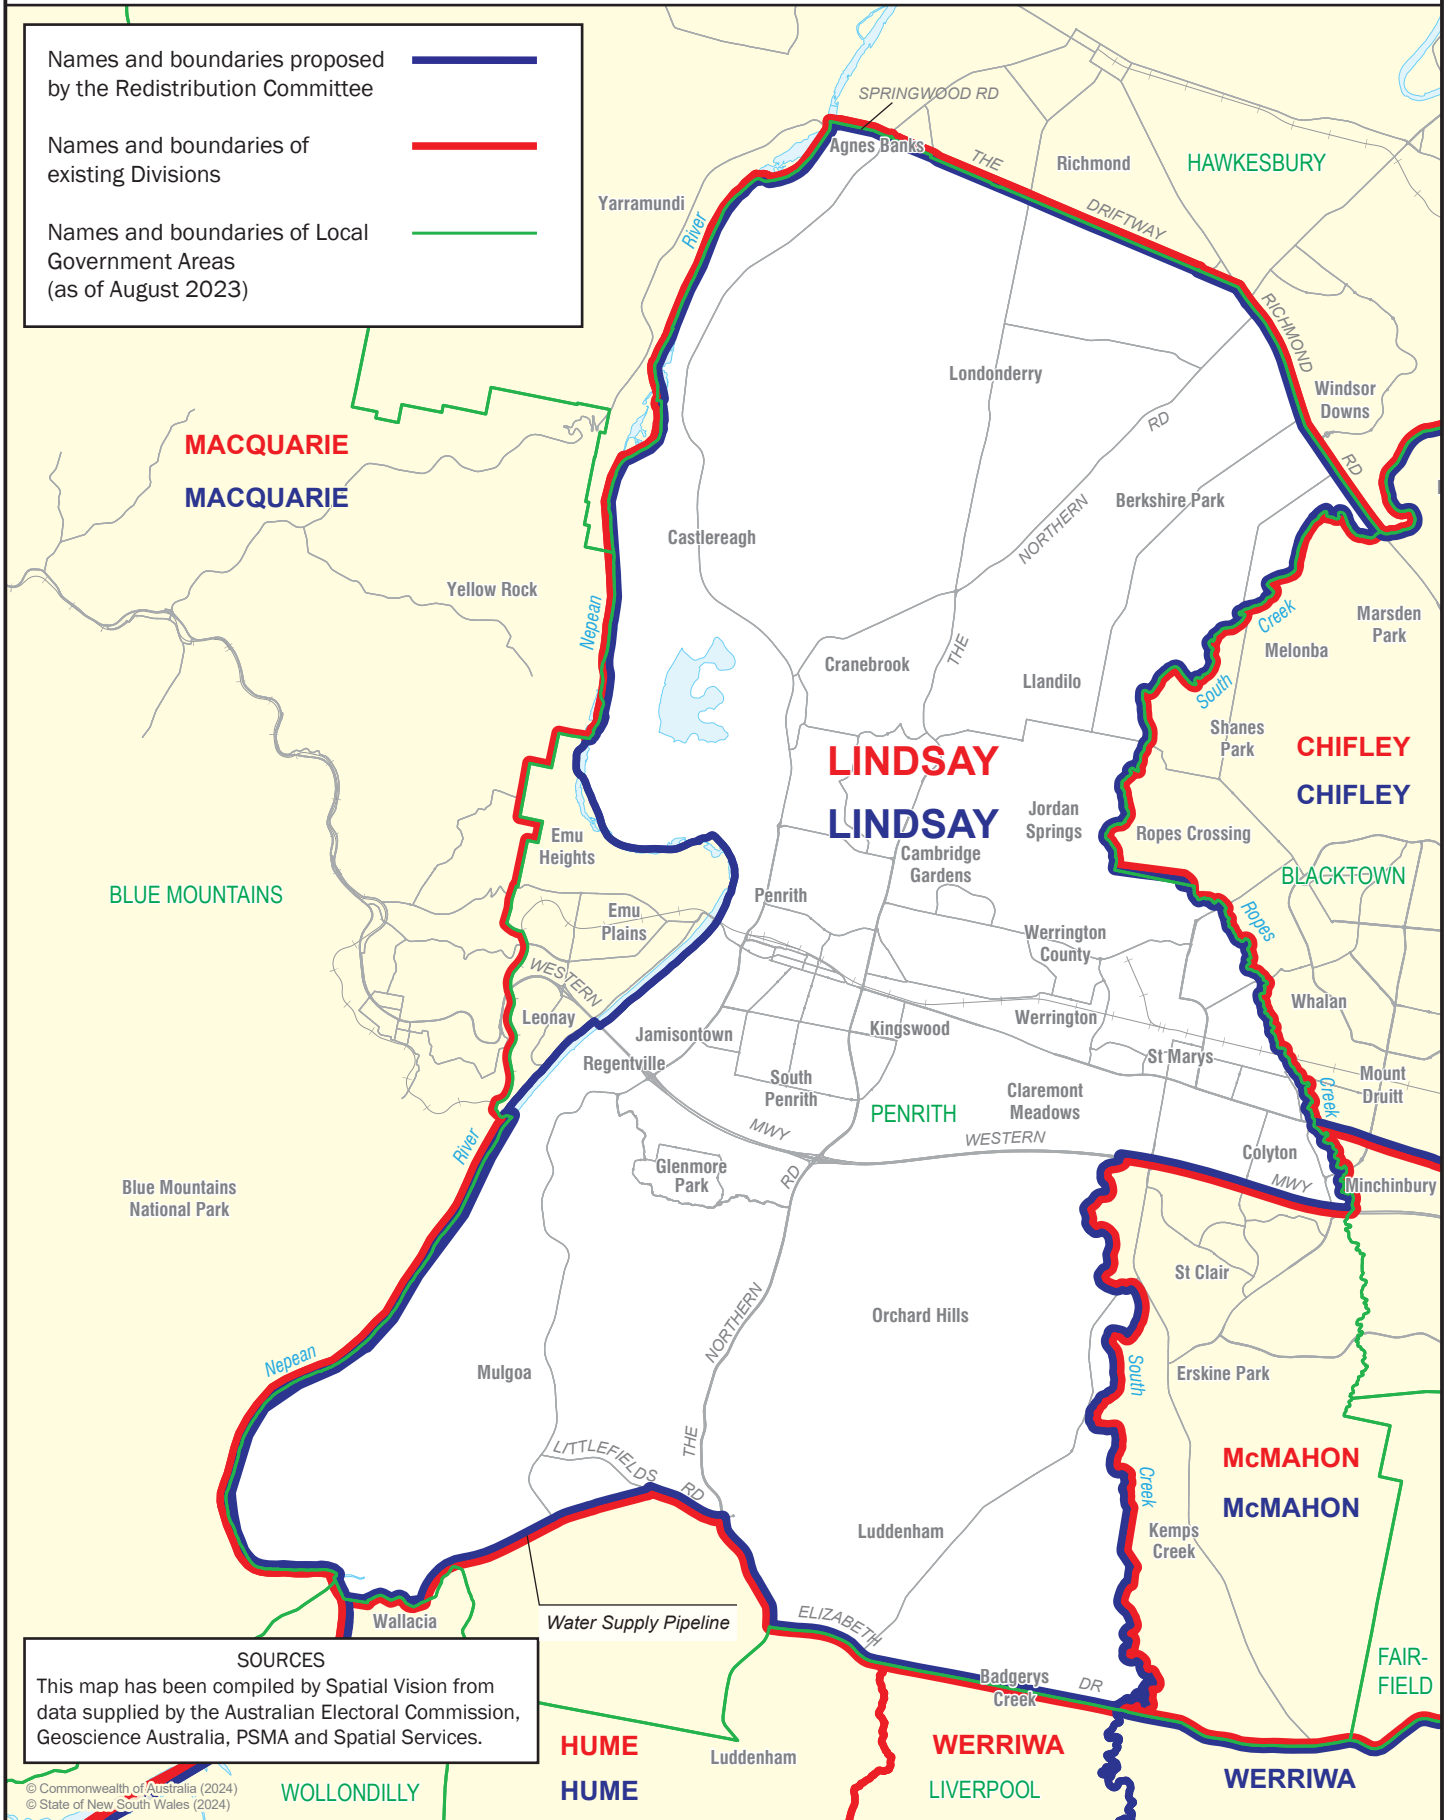

May 2024 MAP OF PROPOSED COMMONWEALTH ELECTORAL DIVISION OF **LINDSAY**

0 5 km

Names and boundaries proposed by the Redistribution Committee	
Names and boundaries of existing Divisions	
Names and boundaries of Local Government Areas (as of August 2023)	

SOURCES
This map has been compiled by Spatial Vision from data supplied by the Australian Electoral Commission, Geoscience Australia, PSMA and Spatial Services.

© Commonwealth of Australia (2024)
© State of New South Wales (2024)