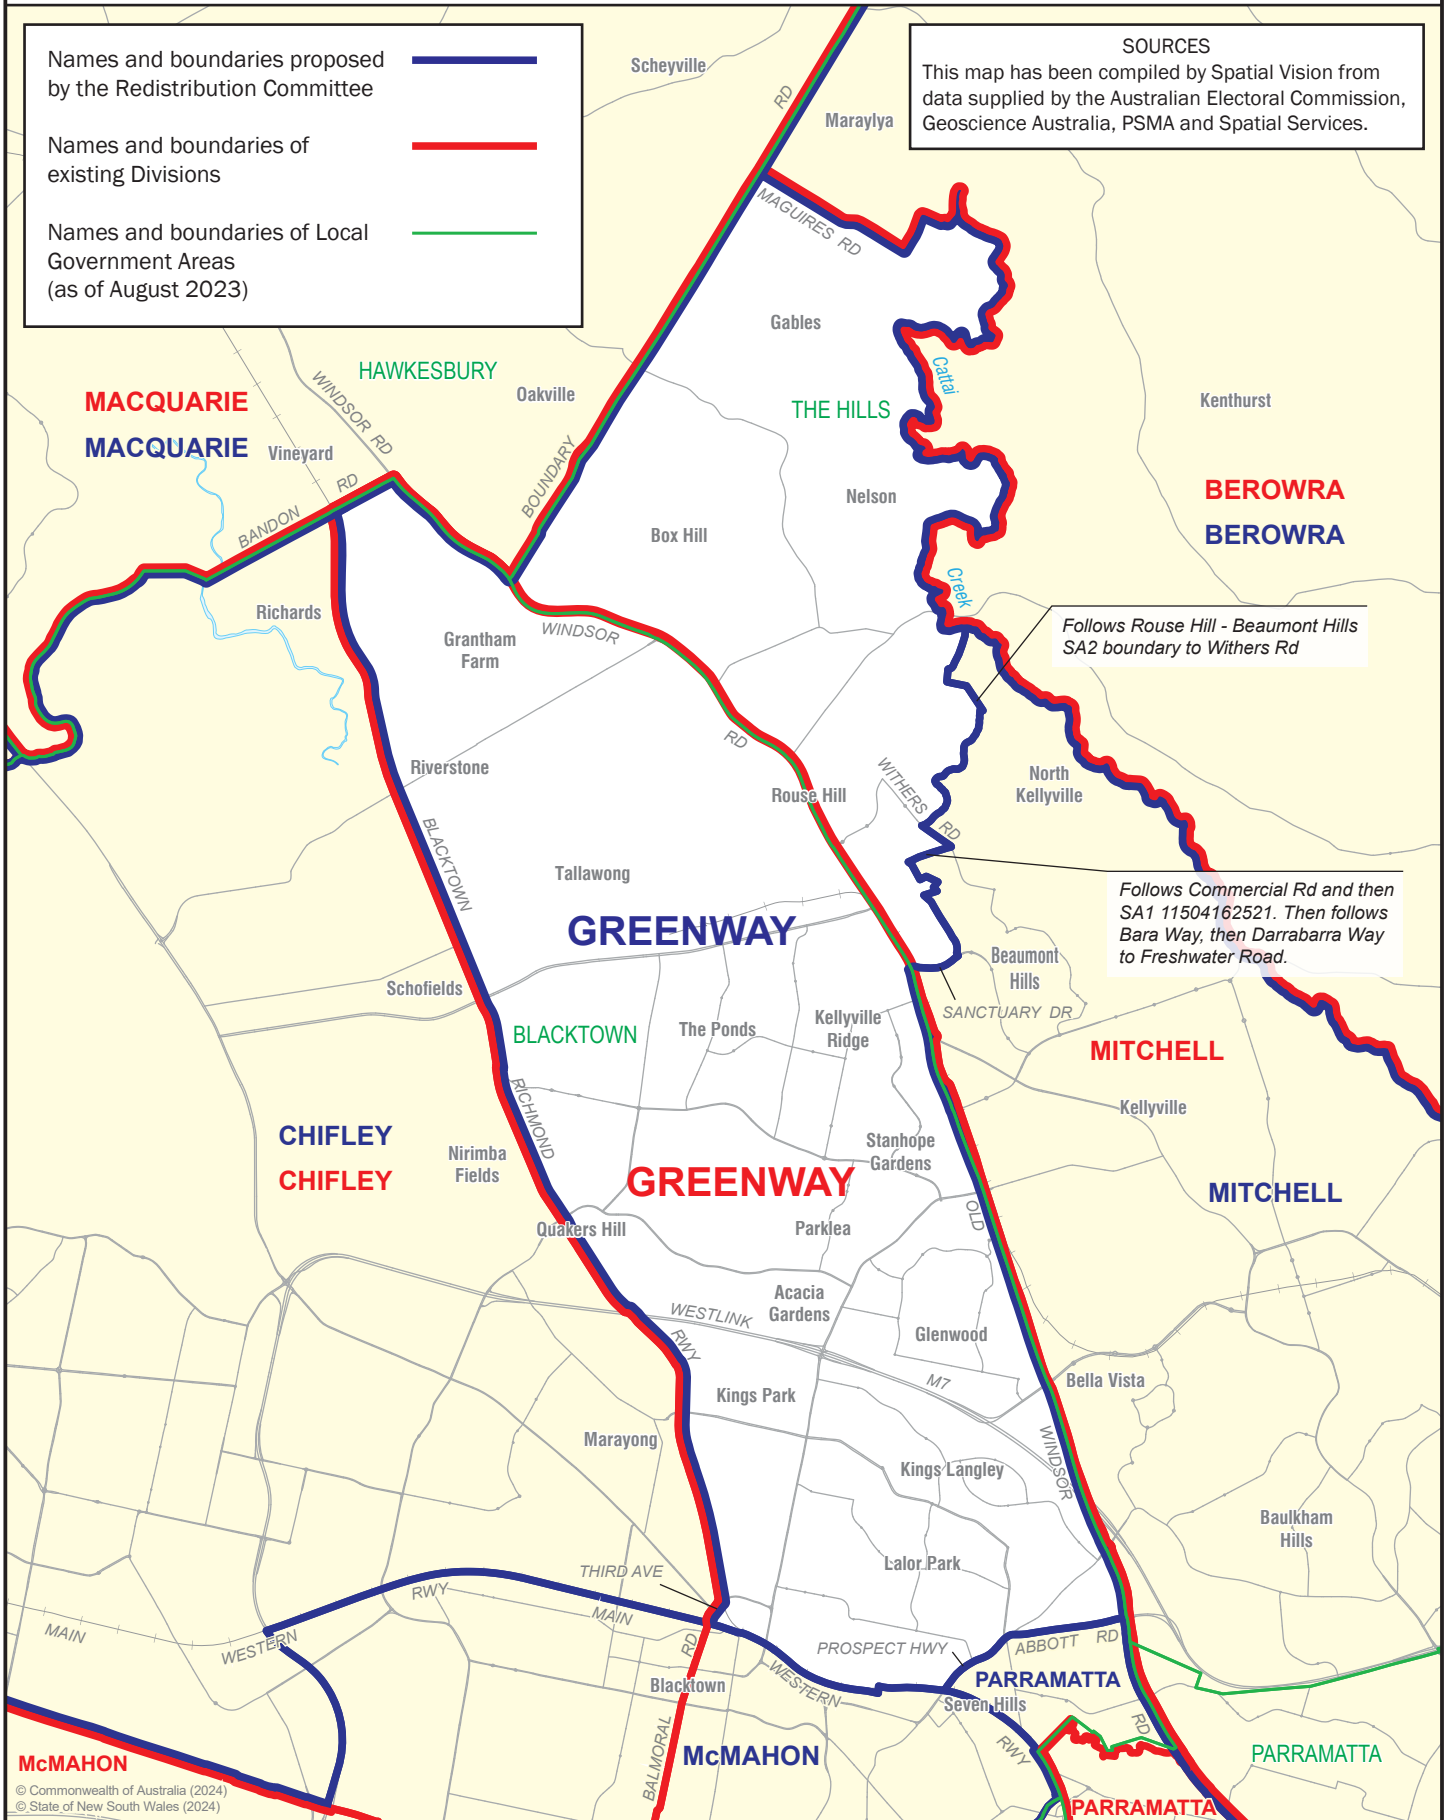

May 2024 MAP OF PROPOSED COMMONWEALTH ELECTORAL DIVISION OF GREENWAY

0 2 km

Names and boundaries proposed by the Redistribution Committee	
Names and boundaries of existing Divisions	
Names and boundaries of Local Government Areas (as of August 2023)	

SOURCES
This map has been compiled by Spatial Vision from data supplied by the Australian Electoral Commission, Geoscience Australia, PSMA and Spatial Services.

Follows Rouse Hill - Beaumont Hills SA2 boundary to Withers Rd

Follows Commercial Rd and then SA1 11504162521. Then follows Bara Way, then Darrabarra Way to Freshwater Road.