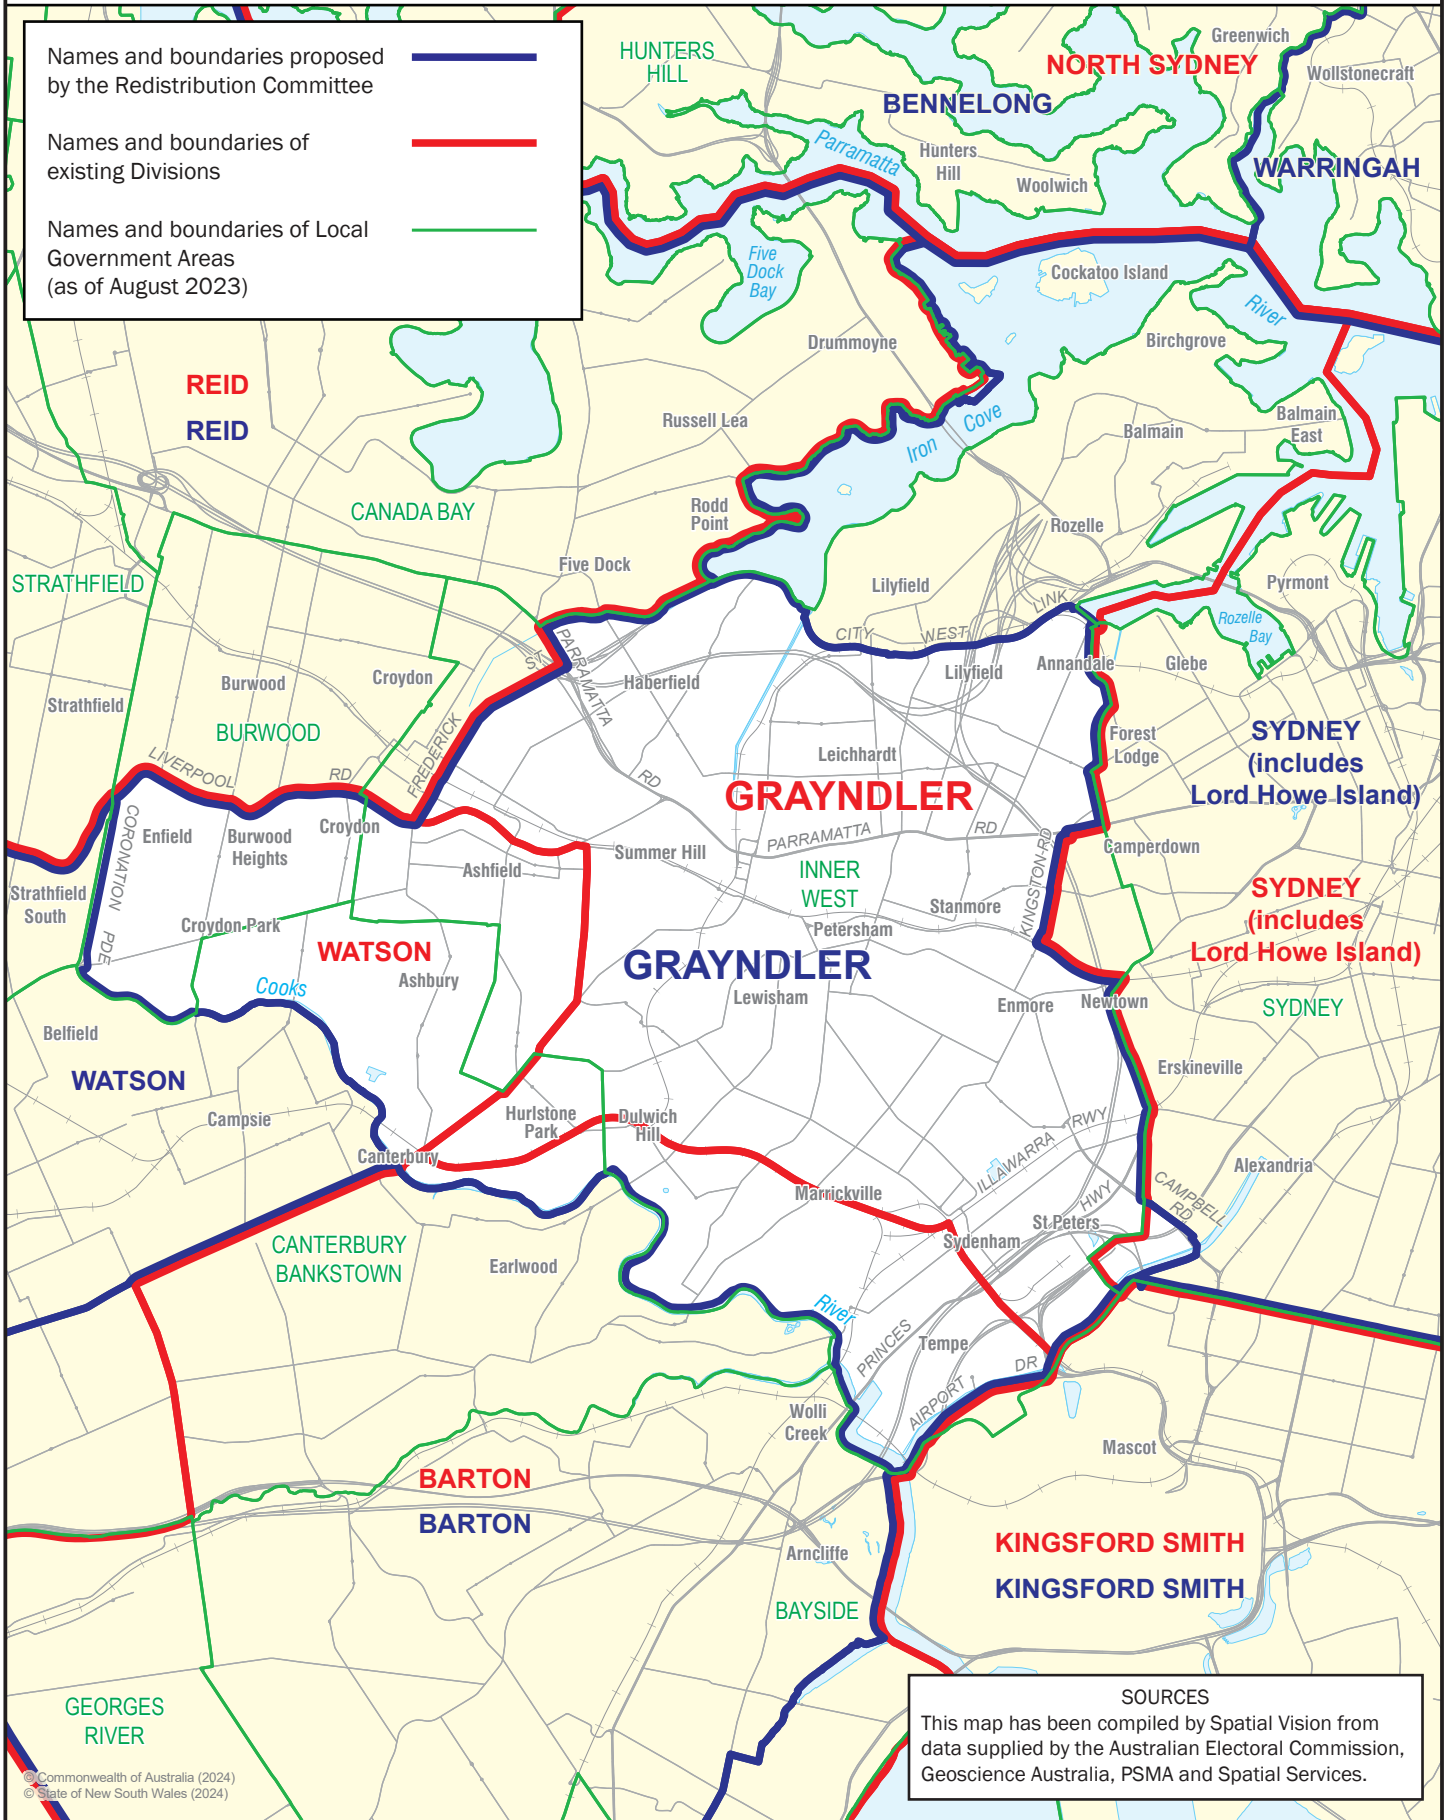

May 2024  
**MAP OF PROPOSED  
 COMMONWEALTH ELECTORAL DIVISION OF  
 GRAYNDLER**

0 1 km

Names and boundaries proposed by the Redistribution Committee	
Names and boundaries of existing Divisions	
Names and boundaries of Local Government Areas (as of August 2023)	

**SOURCES**  
 This map has been compiled by Spatial Vision from data supplied by the Australian Electoral Commission, Geoscience Australia, PSMA and Spatial Services.