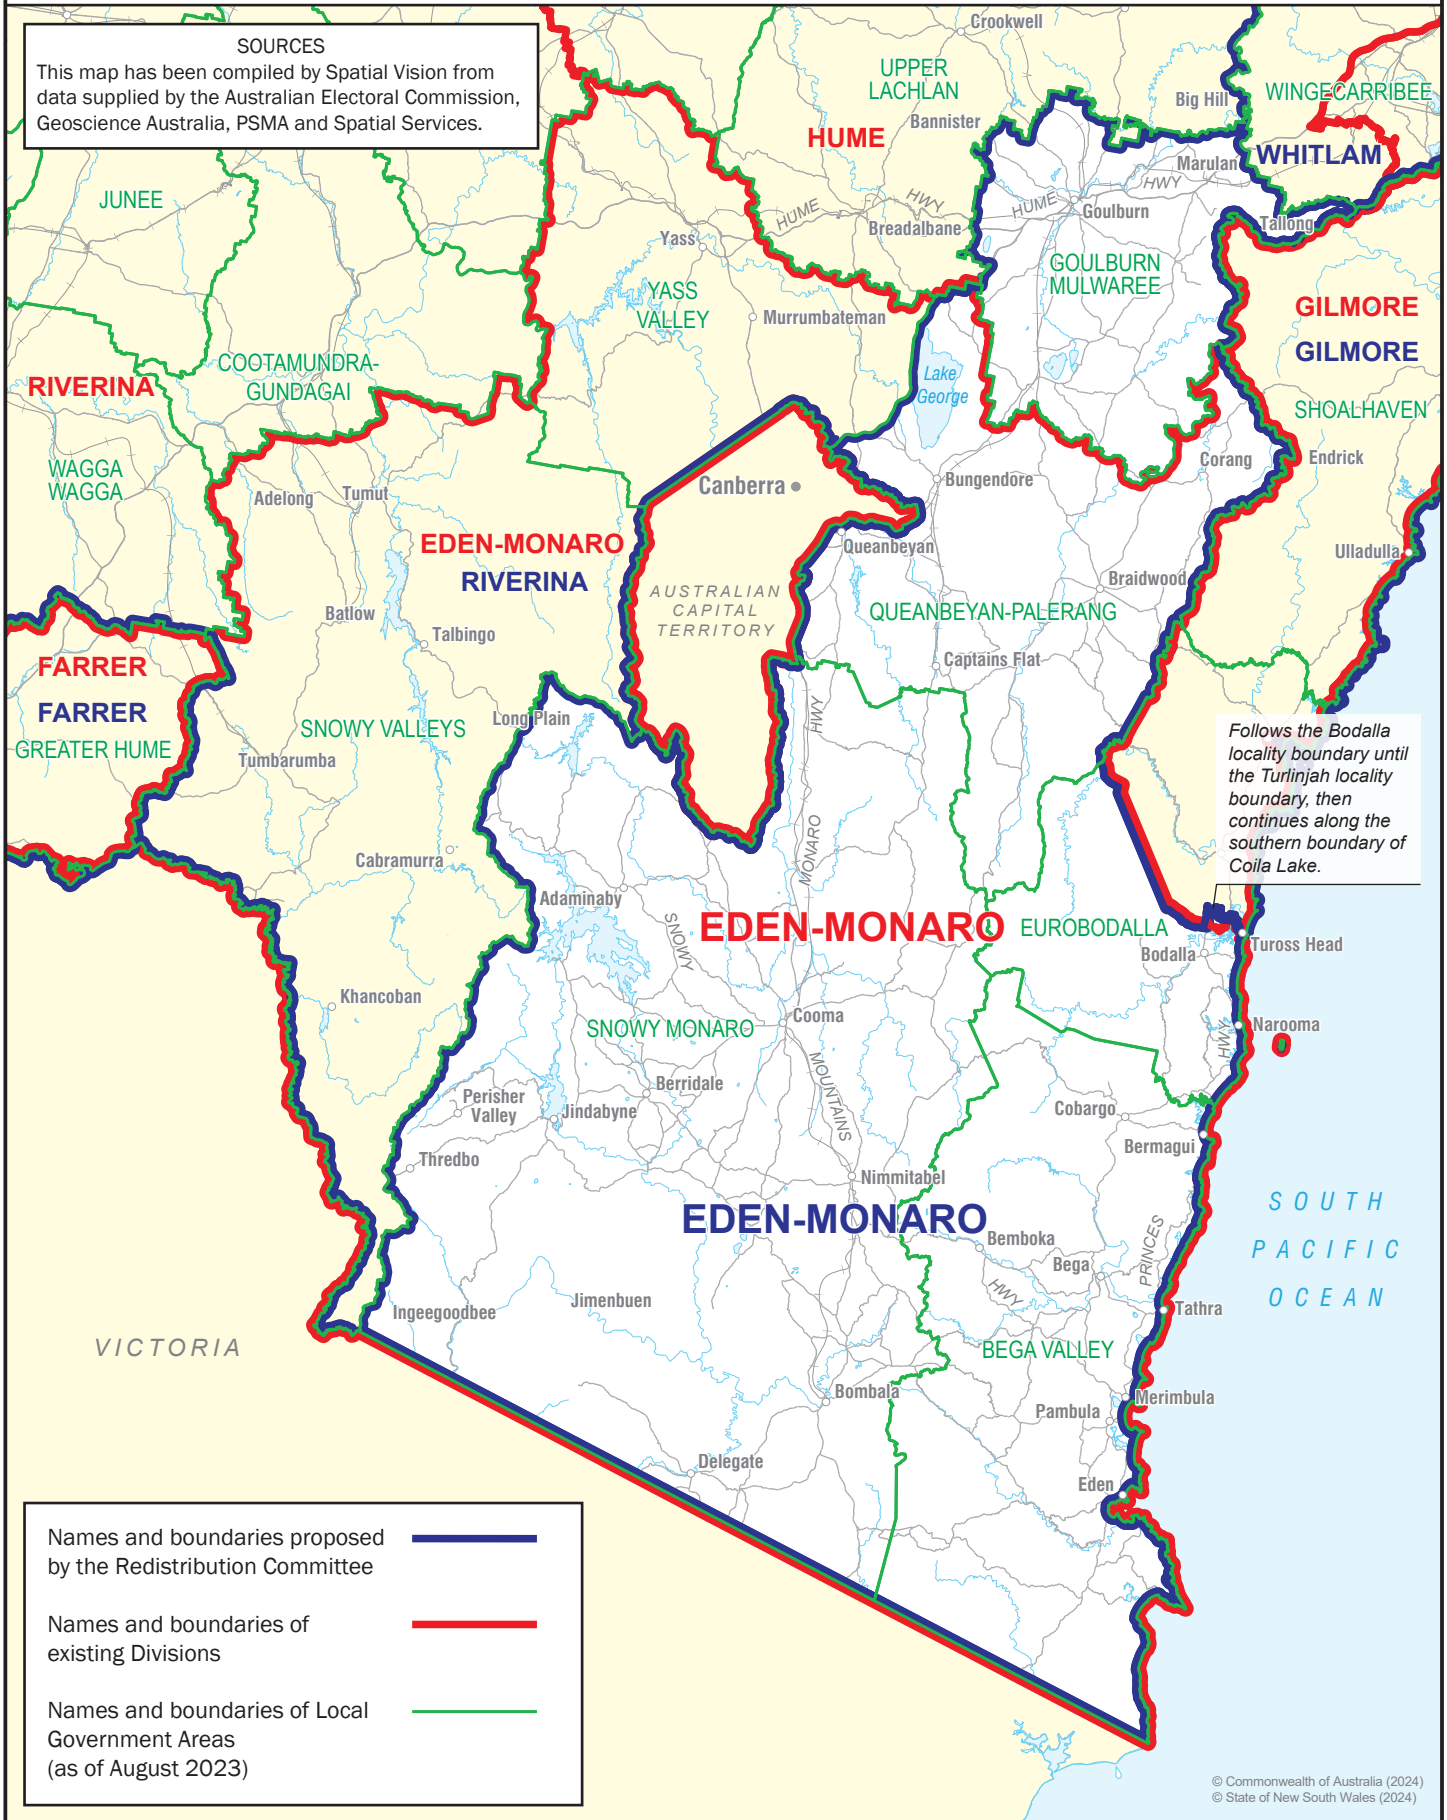

# May 2024 MAP OF PROPOSED COMMONWEALTH ELECTORAL DIVISION OF EDEN-MONARO

0 25 km

### SOURCES

This map has been compiled by Spatial Vision from data supplied by the Australian Electoral Commission, Geoscience Australia, PSMA and Spatial Services.

*Follows the Bodalla locality boundary until the Turlinjah locality boundary, then continues along the southern boundary of Coila Lake.*

Names and boundaries proposed by the Redistribution Committee	
Names and boundaries of existing Divisions	
Names and boundaries of Local Government Areas (as of August 2023)	