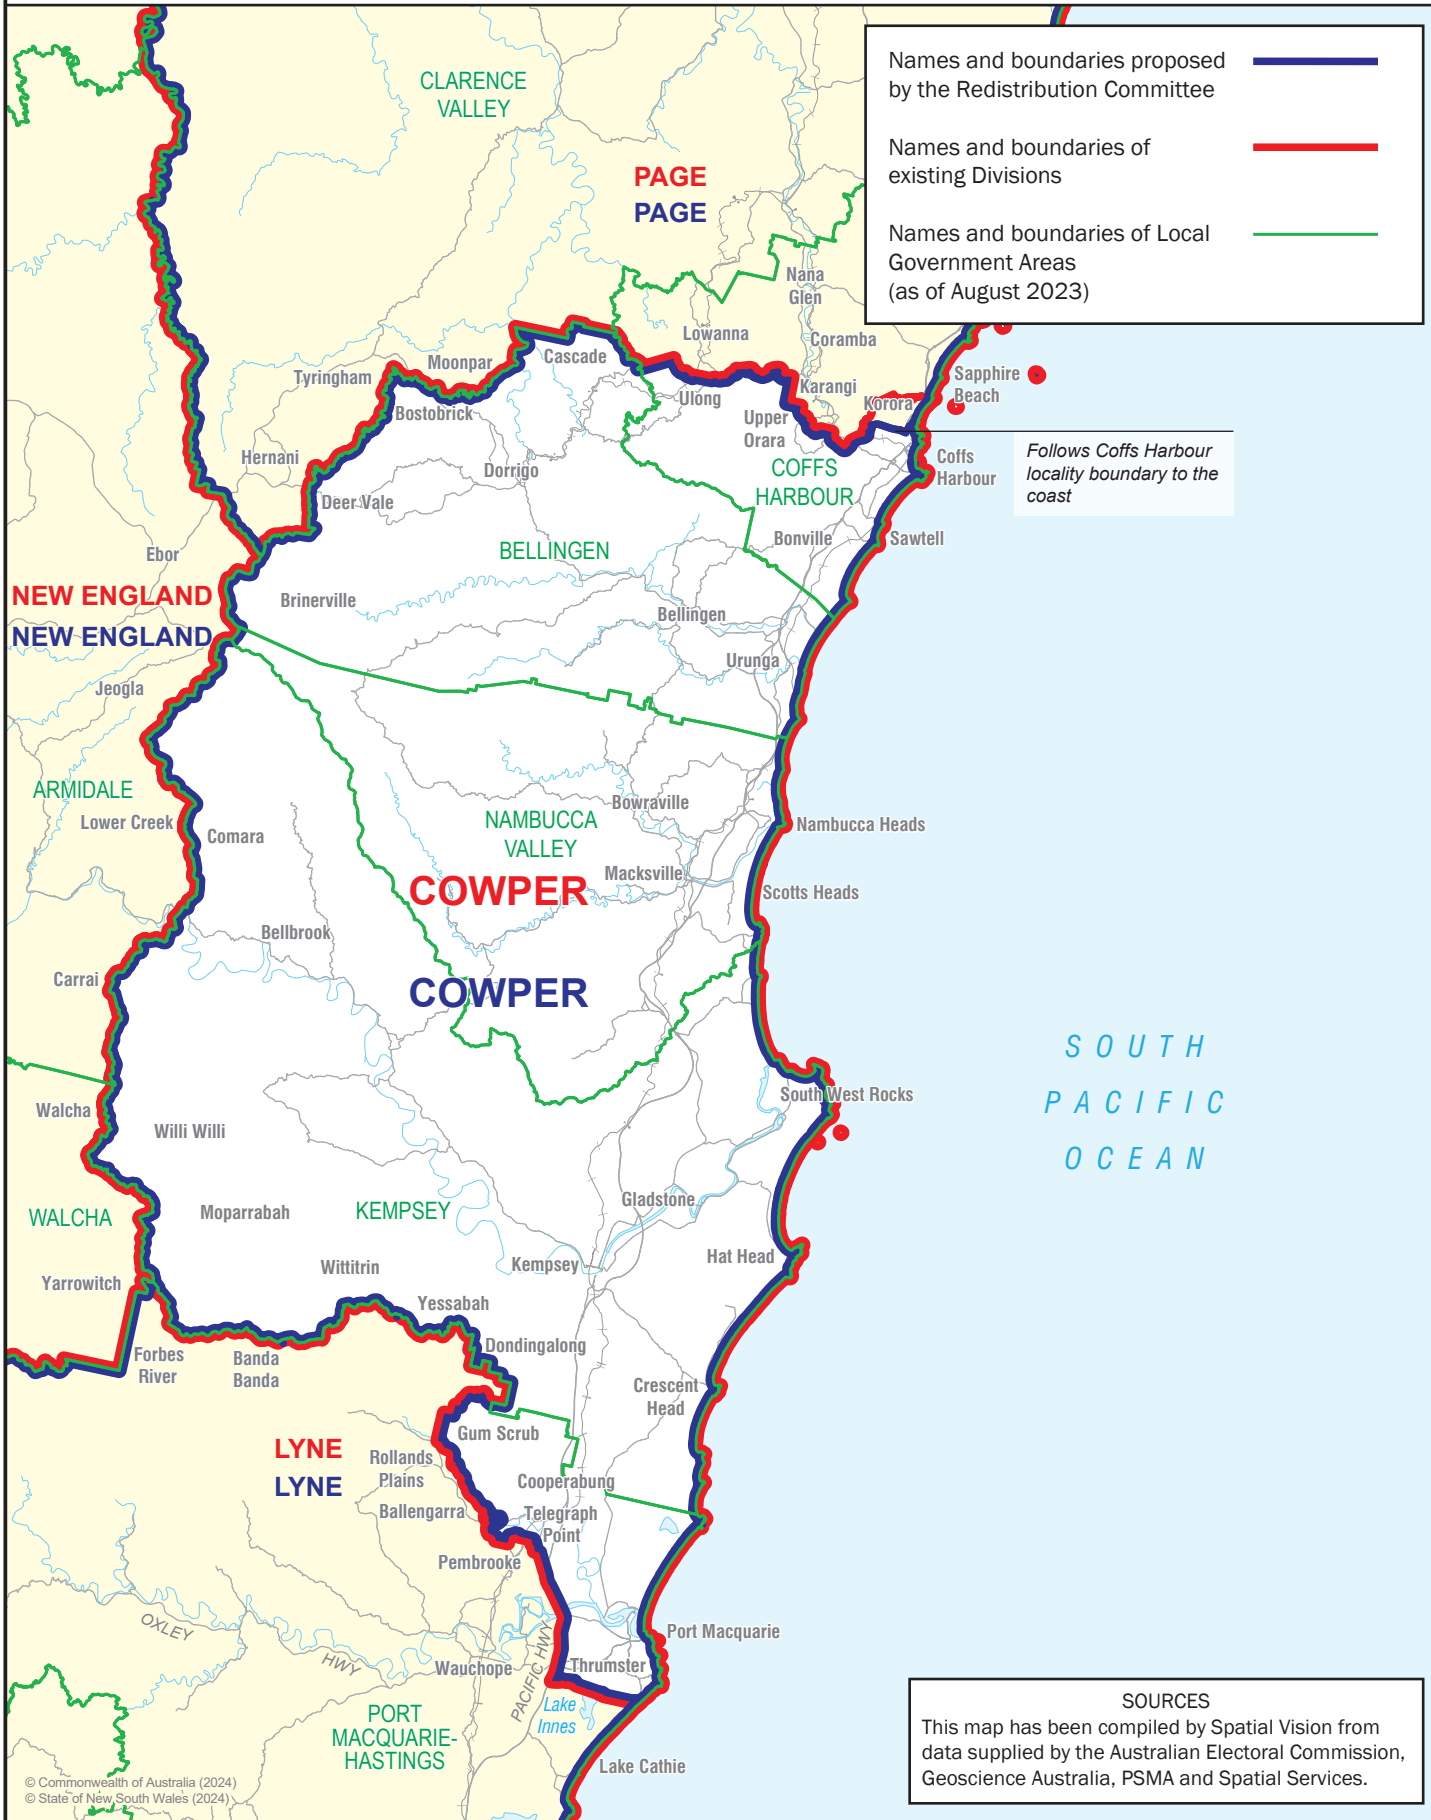

May 2024  
**MAP OF PROPOSED  
 COMMONWEALTH ELECTORAL DIVISION OF  
 COWPER**

0 20 km

Names and boundaries proposed by the Redistribution Committee ———

Names and boundaries of existing Divisions ———

Names and boundaries of Local Government Areas (as of August 2023) ———

*Follows Coffs Harbour locality boundary to the coast*

**SOURCES**  
 This map has been compiled by Spatial Vision from data supplied by the Australian Electoral Commission, Geoscience Australia, PSMA and Spatial Services.