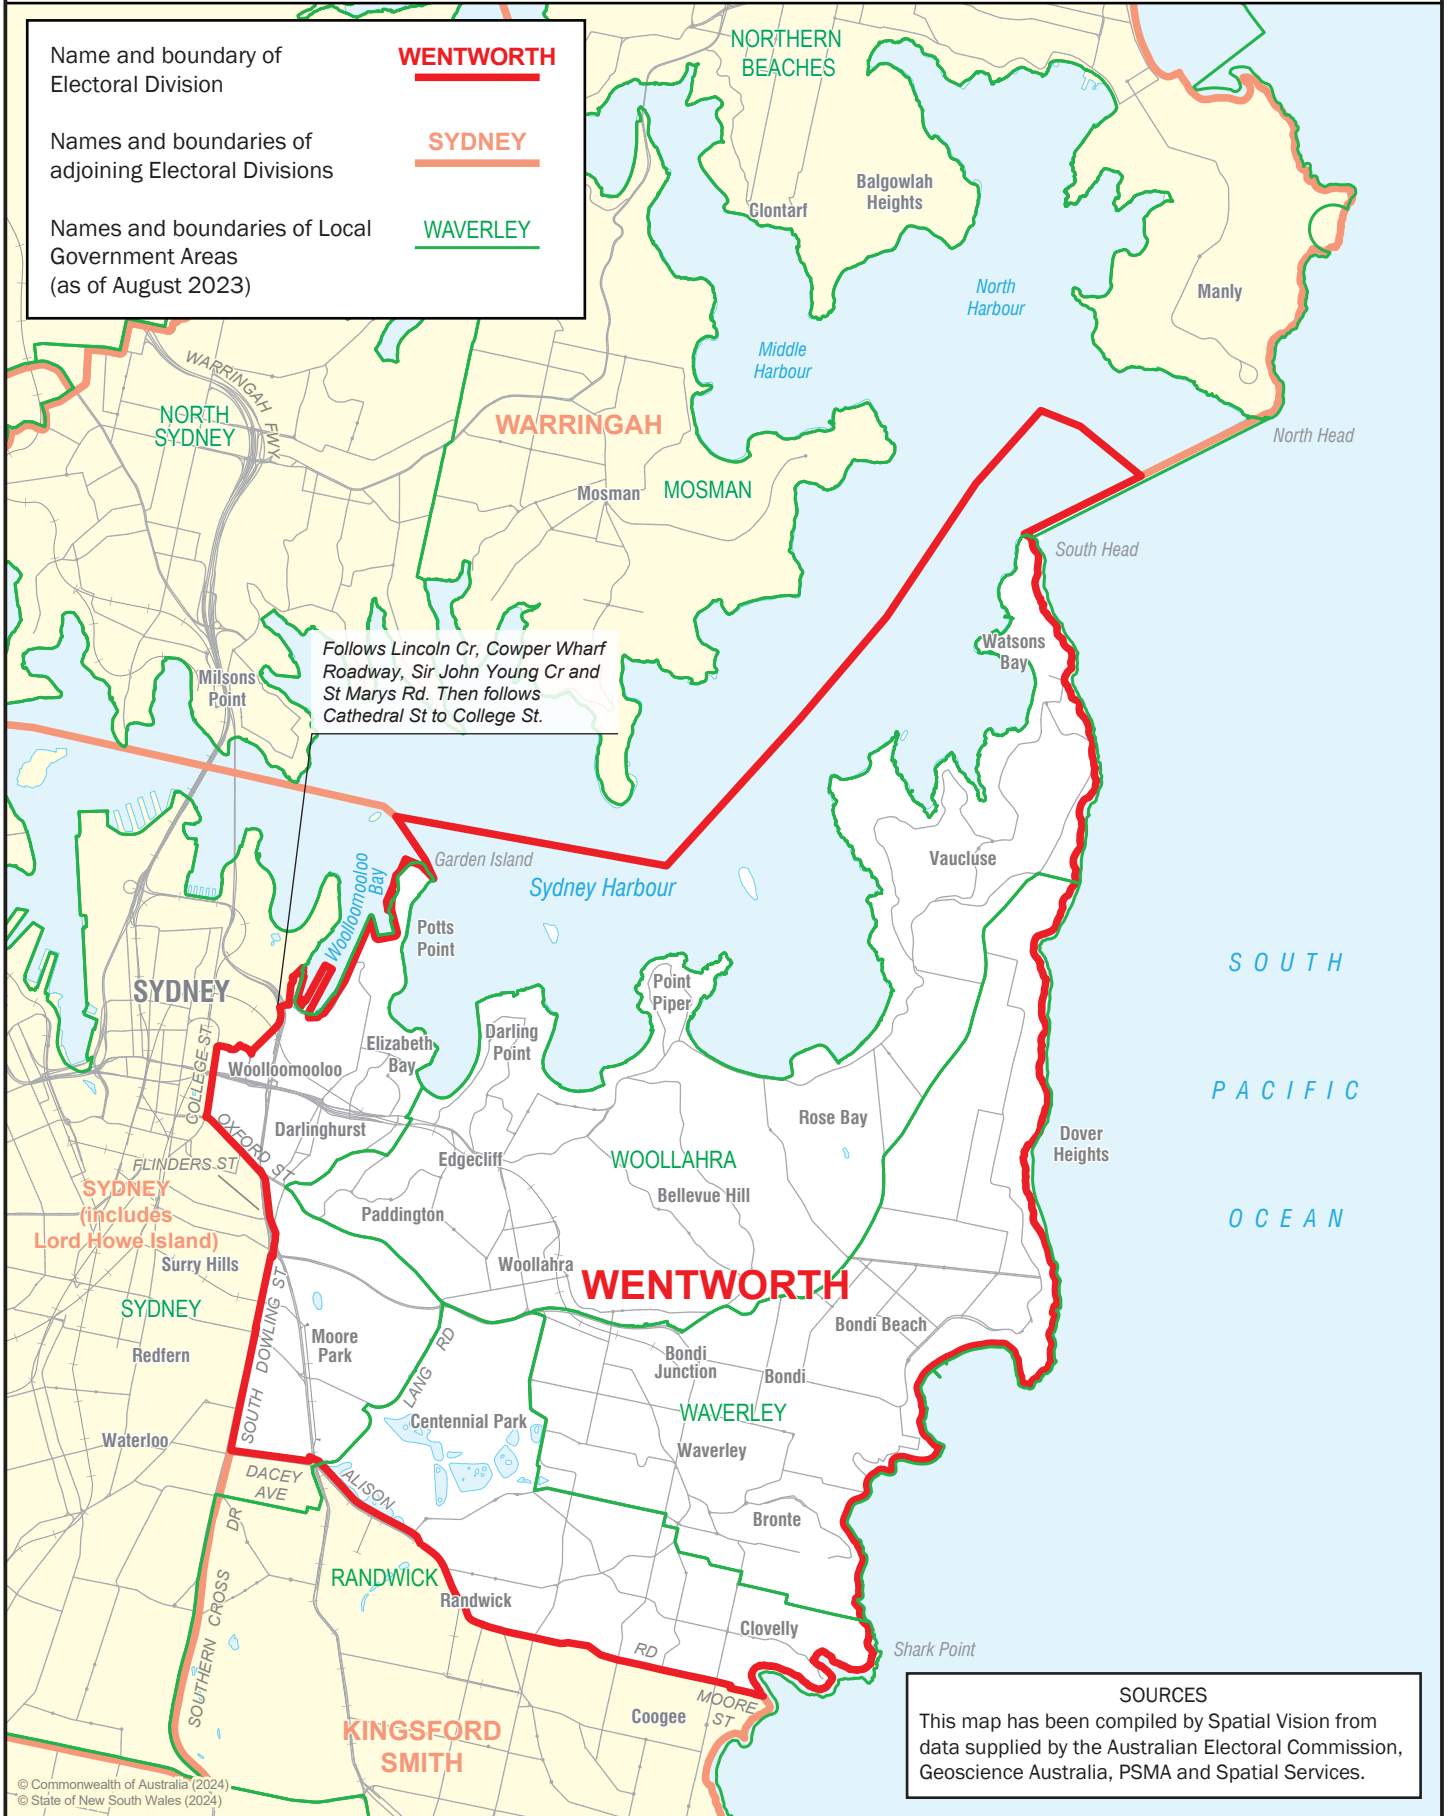

October 2024
**MAP OF COMMONWEALTH
 ELECTORAL DIVISION OF**

WENTWORTH

Name and boundary of
 Electoral Division

WENTWORTH

Names and boundaries of
 adjoining Electoral Divisions

SYDNEY

Names and boundaries of Local
 Government Areas
 (as of August 2023)

WAVERLEY

Follows Lincoln Cr, Cowper Wharf Roadway, Sir John Young Cr and St Marys Rd. Then follows Cathedral St to College St.

SOURCES
 This map has been compiled by Spatial Vision from data supplied by the Australian Electoral Commission, Geoscience Australia, PSMA and Spatial Services.