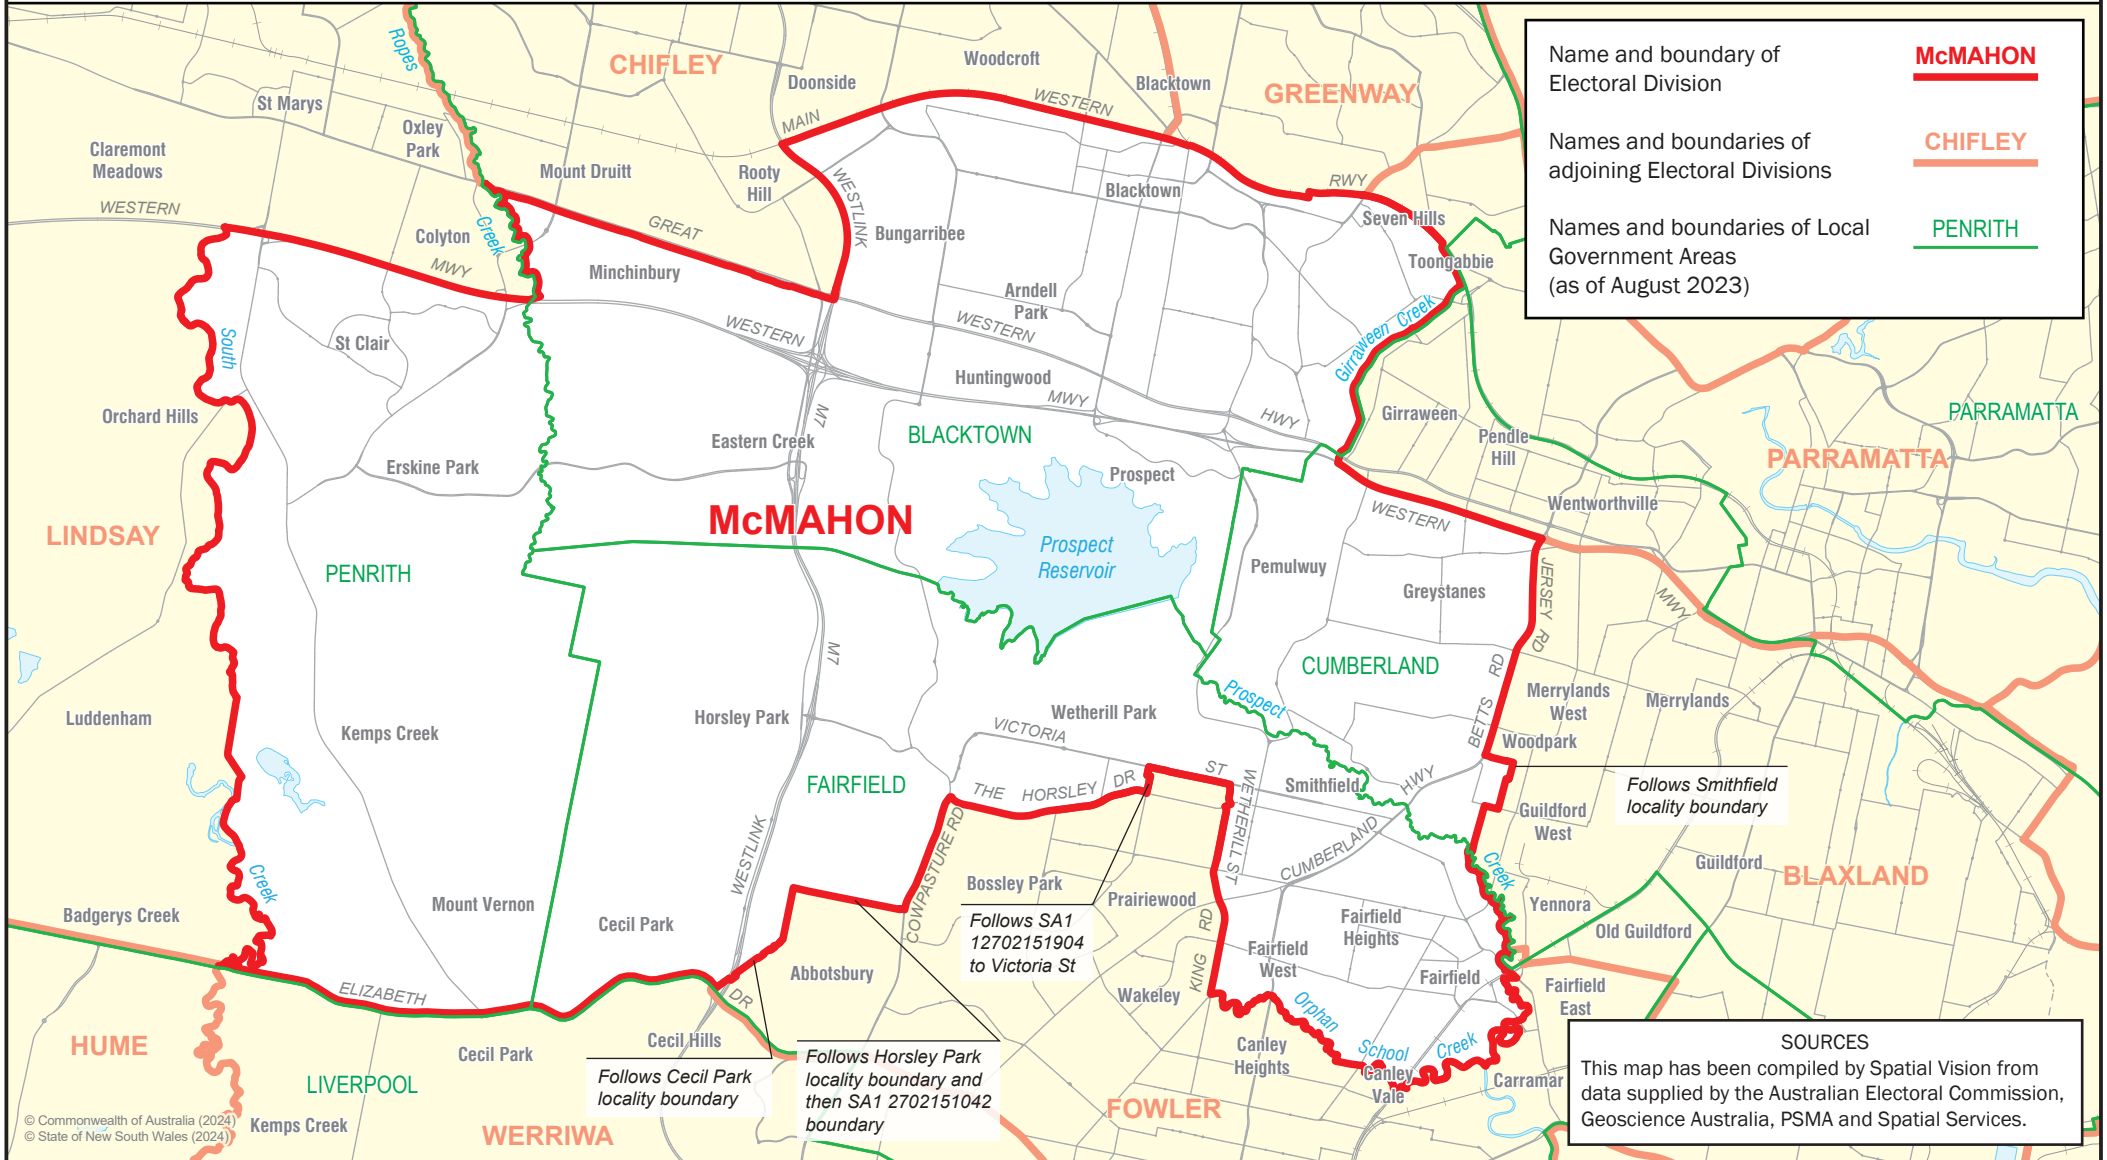

October 2024
**MAP OF COMMONWEALTH
 ELECTORAL DIVISION OF
 McMAHON**

0 2 km

Name and boundary of Electoral Division	McMAHON
Names and boundaries of adjoining Electoral Divisions	CHIFLEY
Names and boundaries of Local Government Areas (as of August 2023)	PENRITH

Follows Cecil Park locality boundary

Follows Horsley Park locality boundary and then SA1 2702151042 boundary

SOURCES
 This map has been compiled by Spatial Vision from data supplied by the Australian Electoral Commission, Geoscience Australia, PSMA and Spatial Services.