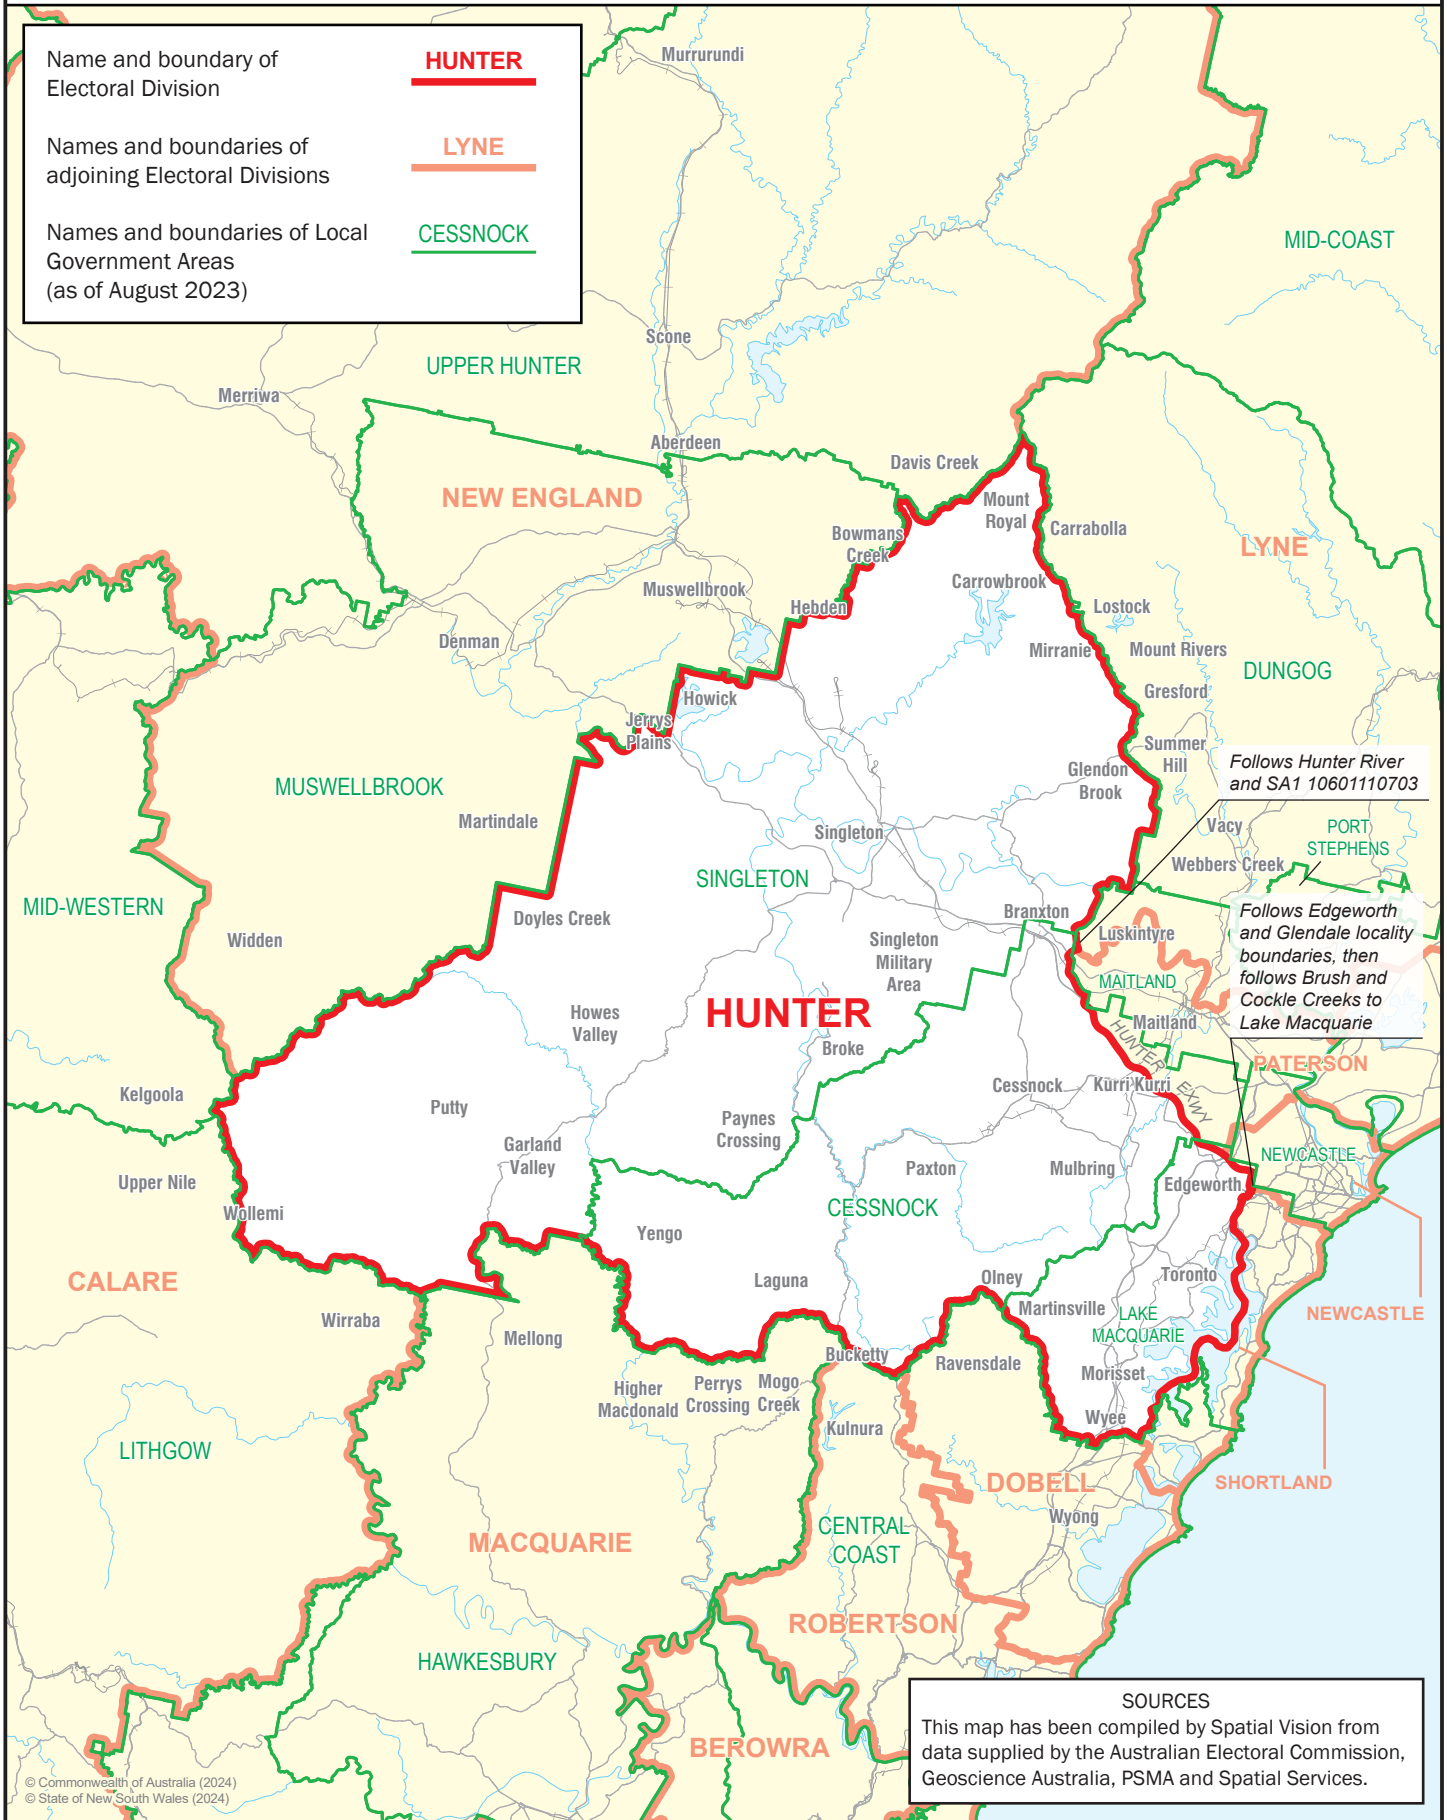

October 2024  
**MAP OF COMMONWEALTH  
 ELECTORAL DIVISION OF  
 HUNTER**

0 20 km

Name and boundary of Electoral Division	<b>HUNTER</b>
Names and boundaries of adjoining Electoral Divisions	<b>LYNE</b>
Names and boundaries of Local Government Areas (as of August 2023)	<b>CESSNOCK</b>

**SOURCES**  
 This map has been compiled by Spatial Vision from data supplied by the Australian Electoral Commission, Geoscience Australia, PSMA and Spatial Services.