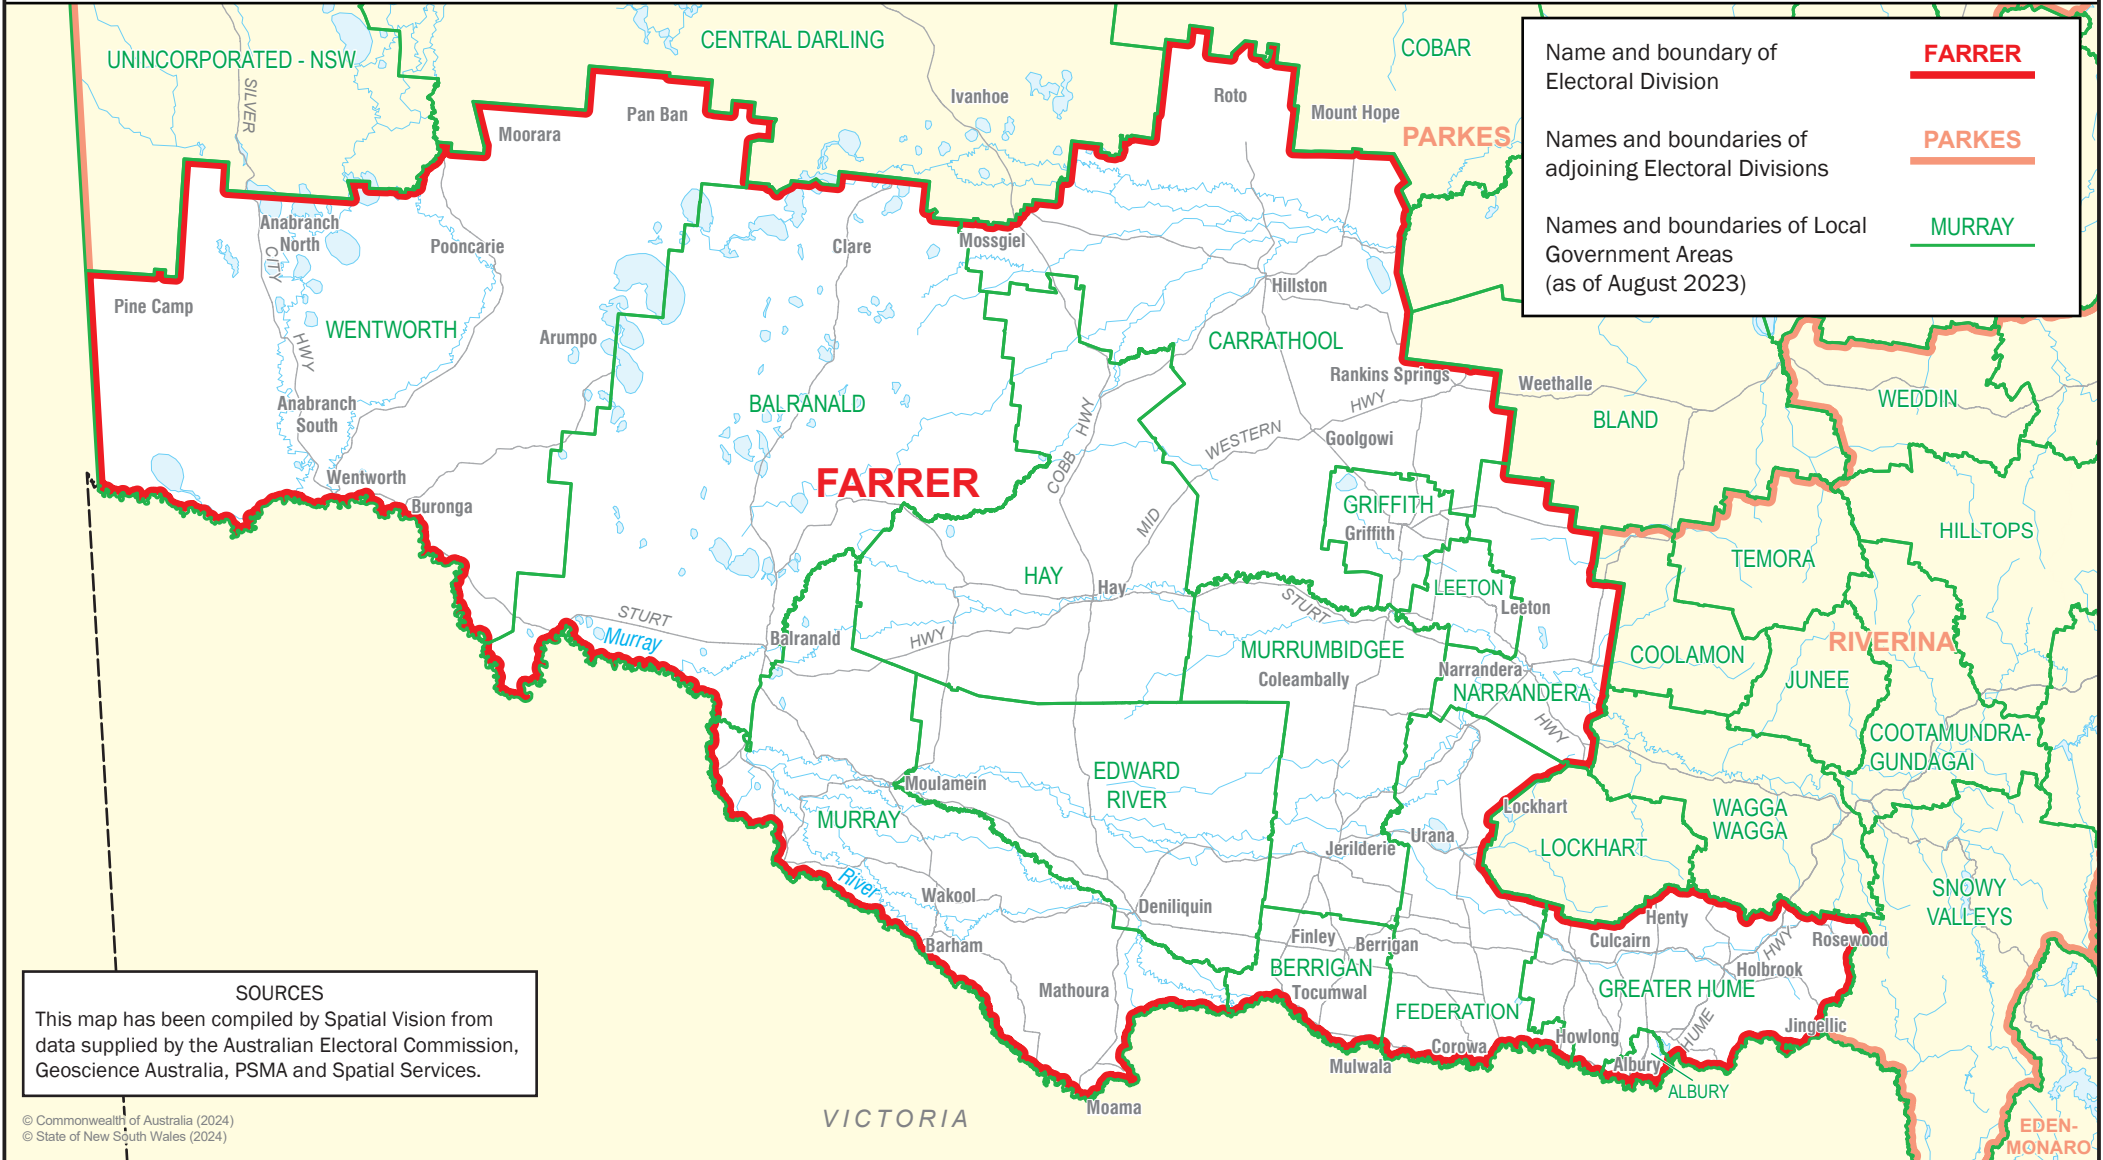

October 2024  
**MAP OF COMMONWEALTH  
 ELECTORAL DIVISION OF  
 FARRER**

0 50 km

Name and boundary of Electoral Division	<b><u>FARRER</u></b>
Names and boundaries of adjoining Electoral Divisions	<b><u>PARKES</u></b>
Names and boundaries of Local Government Areas (as of August 2023)	<b><u>MURRAY</u></b>

**SOURCES**  
 This map has been compiled by Spatial Vision from data supplied by the Australian Electoral Commission, Geoscience Australia, PSMA and Spatial Services.