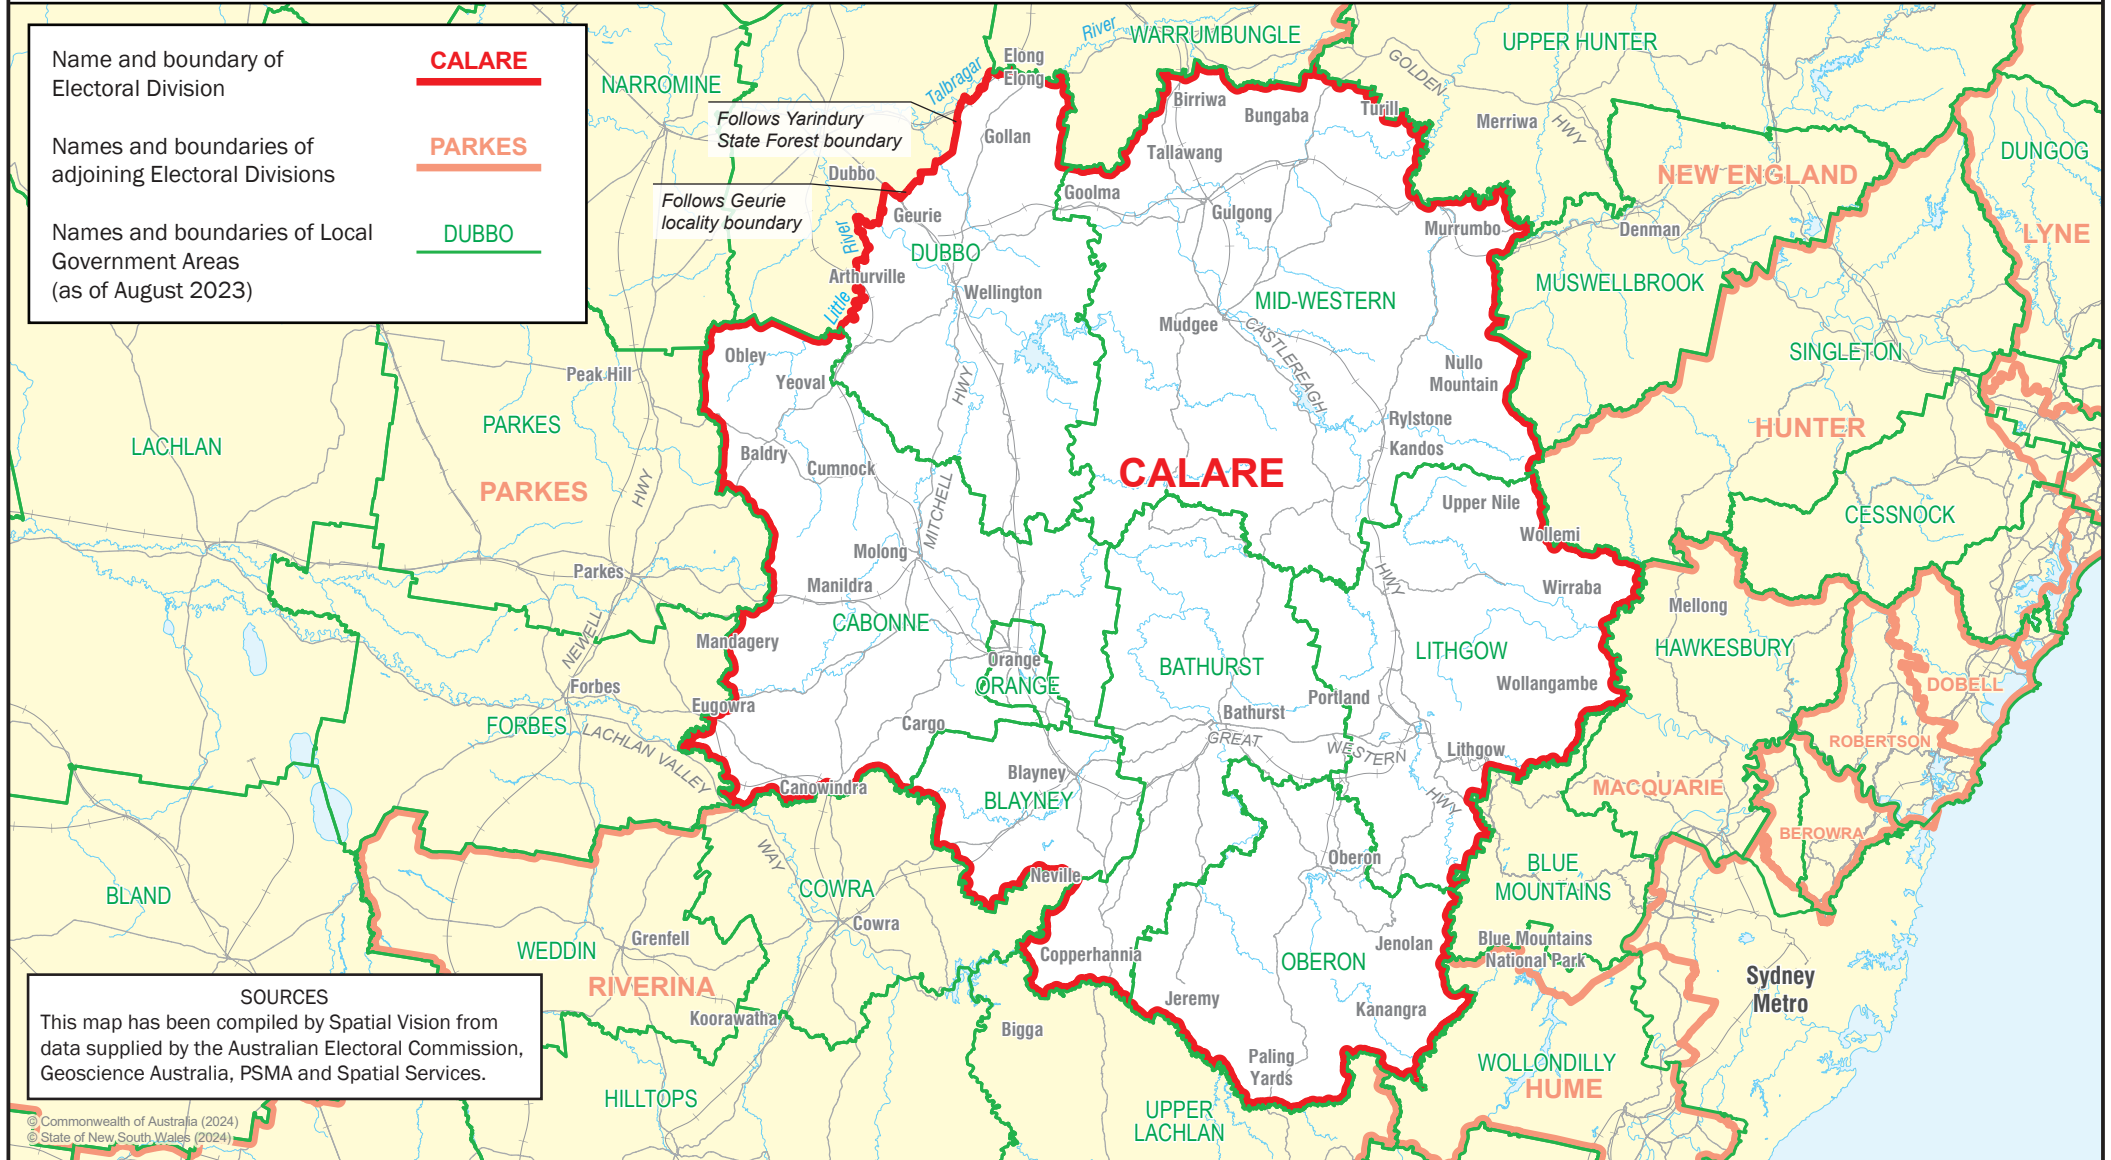

October 2024  
**MAP OF COMMONWEALTH  
 ELECTORAL DIVISION OF  
 CALARE**

0 40 km

Name and boundary of Electoral Division	<b>CALARE</b>
Names and boundaries of adjoining Electoral Divisions	<b>PARKES</b>
Names and boundaries of Local Government Areas (as of August 2023)	<b>DUBBO</b>

**SOURCES**  
 This map has been compiled by Spatial Vision from data supplied by the Australian Electoral Commission, Geoscience Australia, PSMA and Spatial Services.

© Commonwealth of Australia (2024)  
 © State of New South Wales (2024)