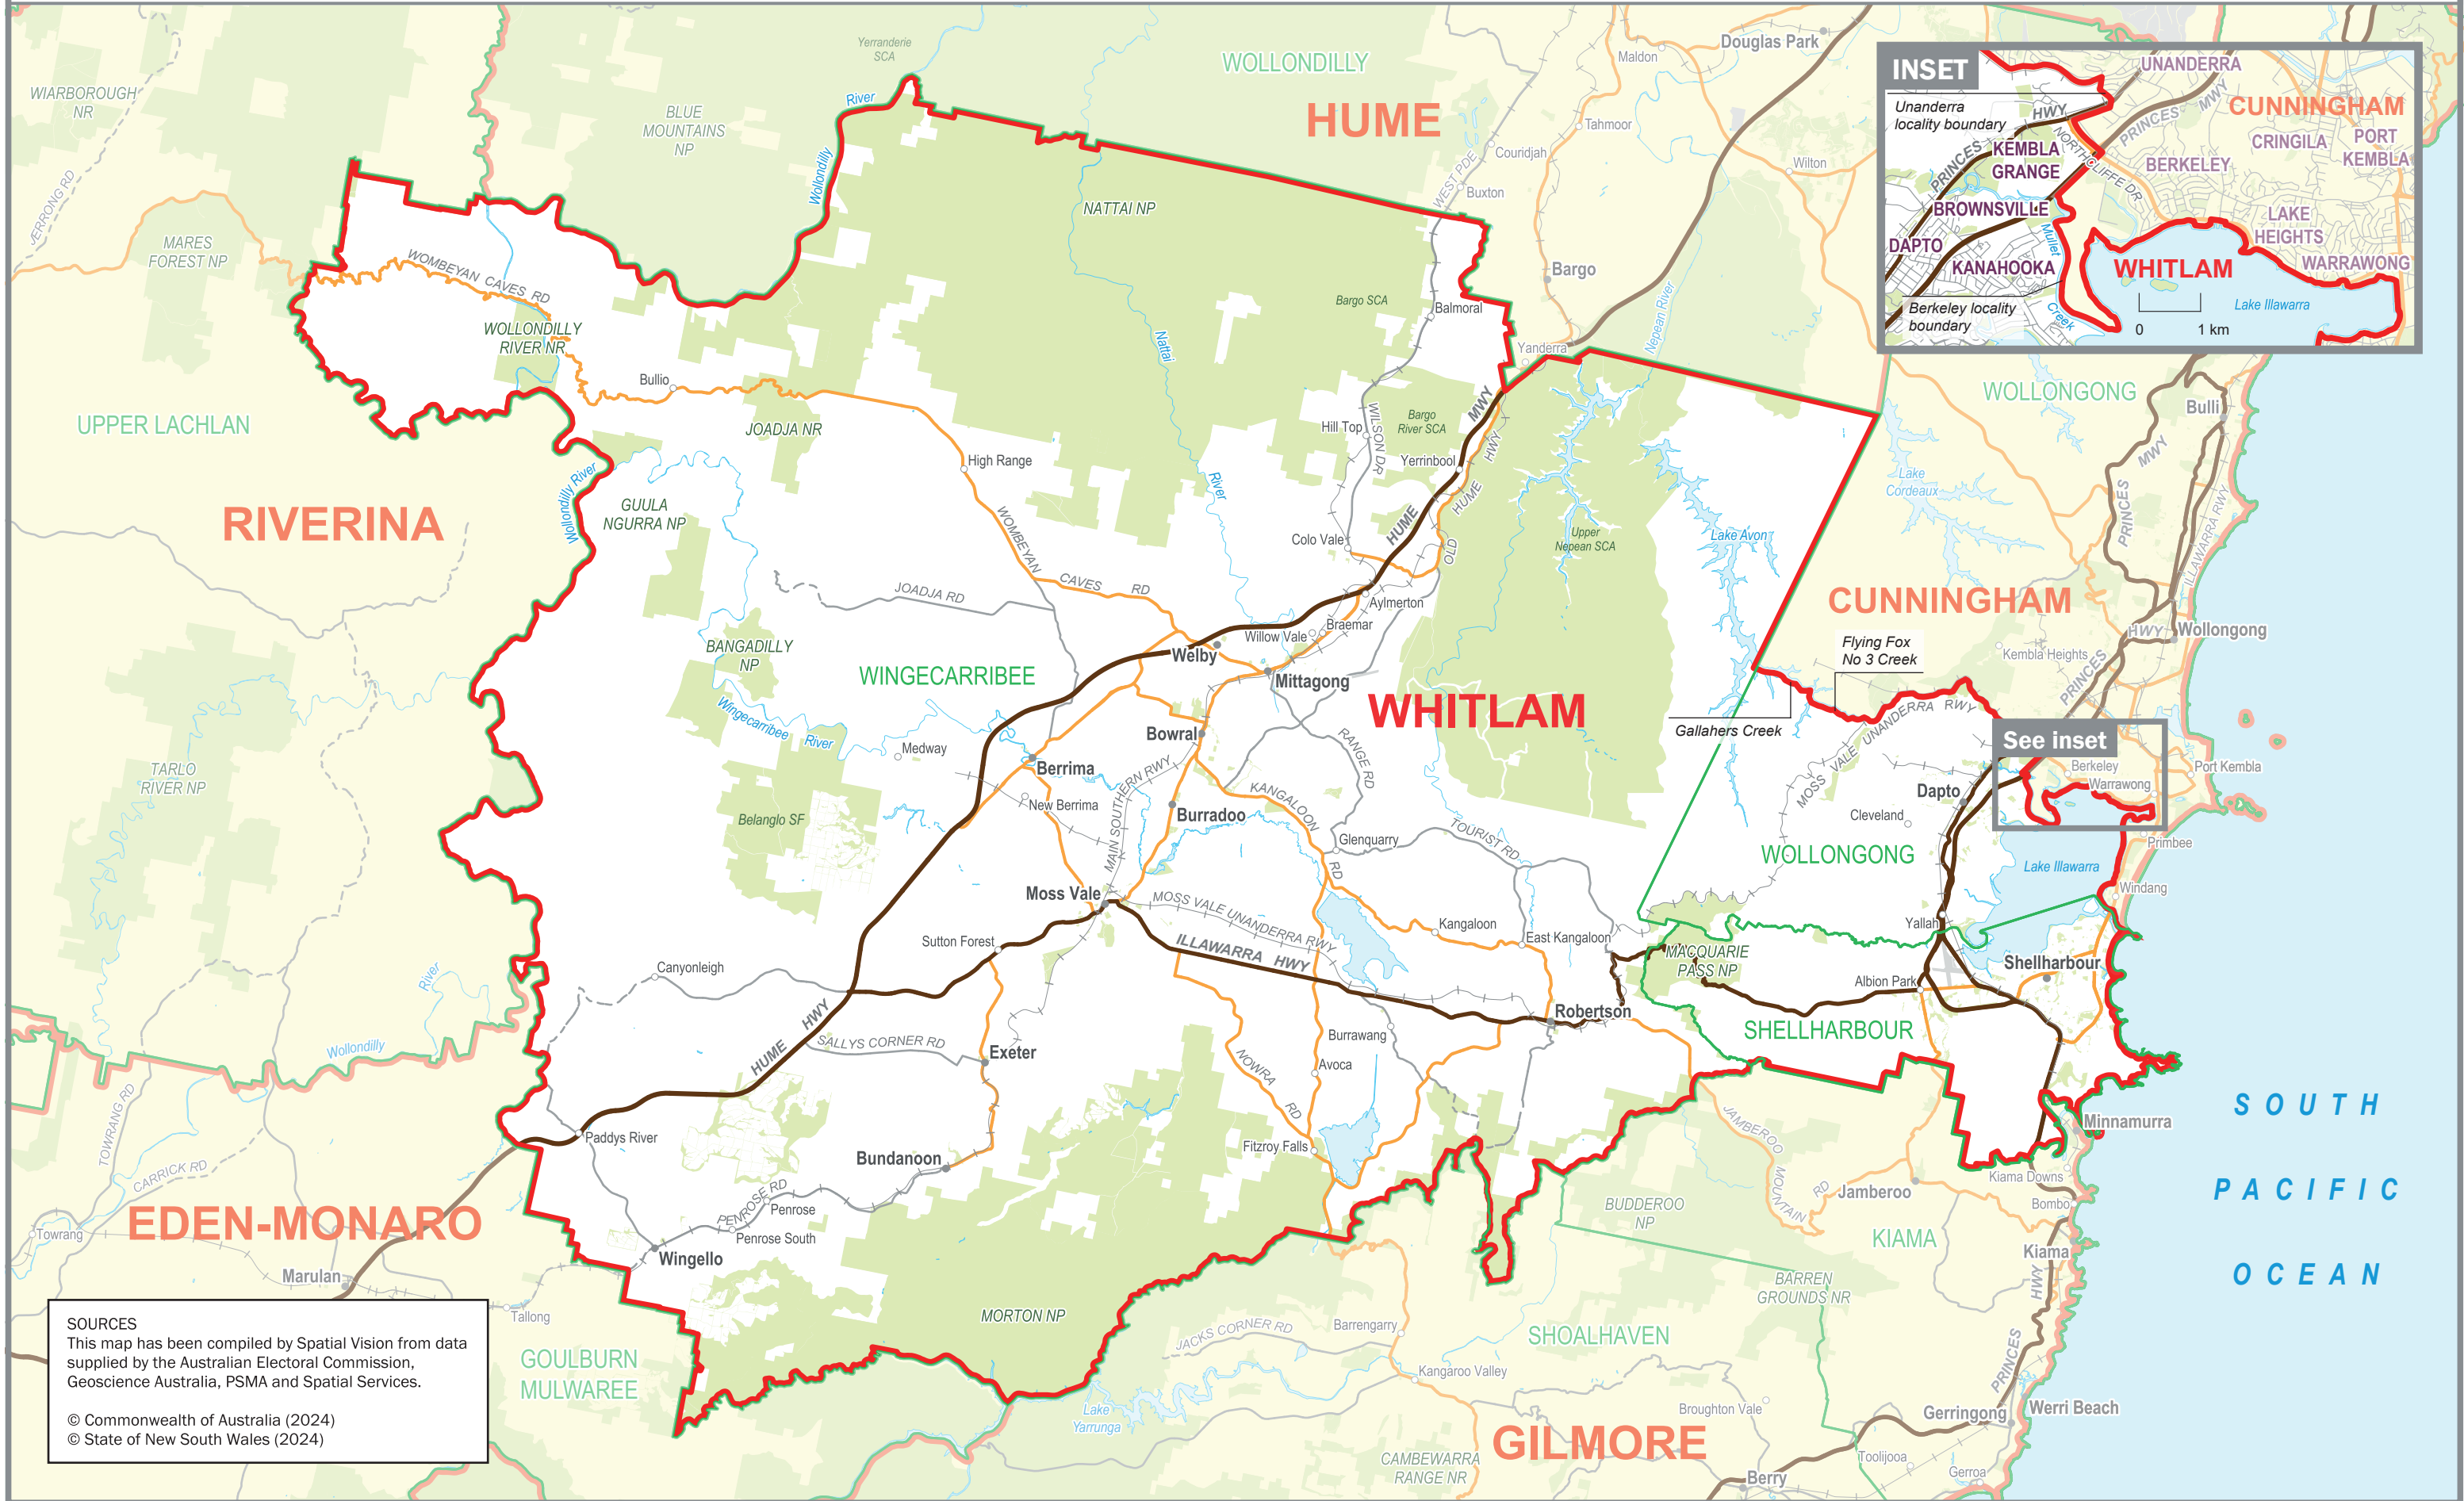

October 2024
**MAP OF THE COMMONWEALTH
 ELECTORAL DIVISION OF
 WHITLAM**

Name and Boundary of
 Electoral Division
 Names and Boundaries of
 Adjoining Electoral Divisions
 Names and Boundaries of
 Local Government Areas
 (as of August 2023)

WHITLAM
HUME
SHELLHARBOUR

See inset

SOURCES
 This map has been compiled by Spatial Vision from data supplied by the Australian Electoral Commission, Geoscience Australia, PSMA and Spatial Services.
 © Commonwealth of Australia (2024)
 © State of New South Wales (2024)

**SOUTH
 PACIFIC
 OCEAN**