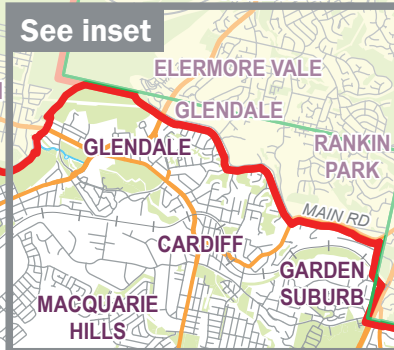

October 2024
**MAP OF THE COMMONWEALTH
 ELECTORAL DIVISION OF
 SHORTLAND**

Name and Boundary of
 Electoral Division
 Names and Boundaries of
 Adjoining Electoral Divisions
 Names and Boundaries of
 Local Government Areas
 (as of August 2023)

SHORTLAND
HUNTER
CENTRAL COAST

SOURCES
 This map has been compiled by Spatial Vision from data supplied by the Australian Electoral Commission, Geoscience Australia, PSMA and Spatial Services.
 © Commonwealth of Australia (2024)
 © State of New South Wales (2024)