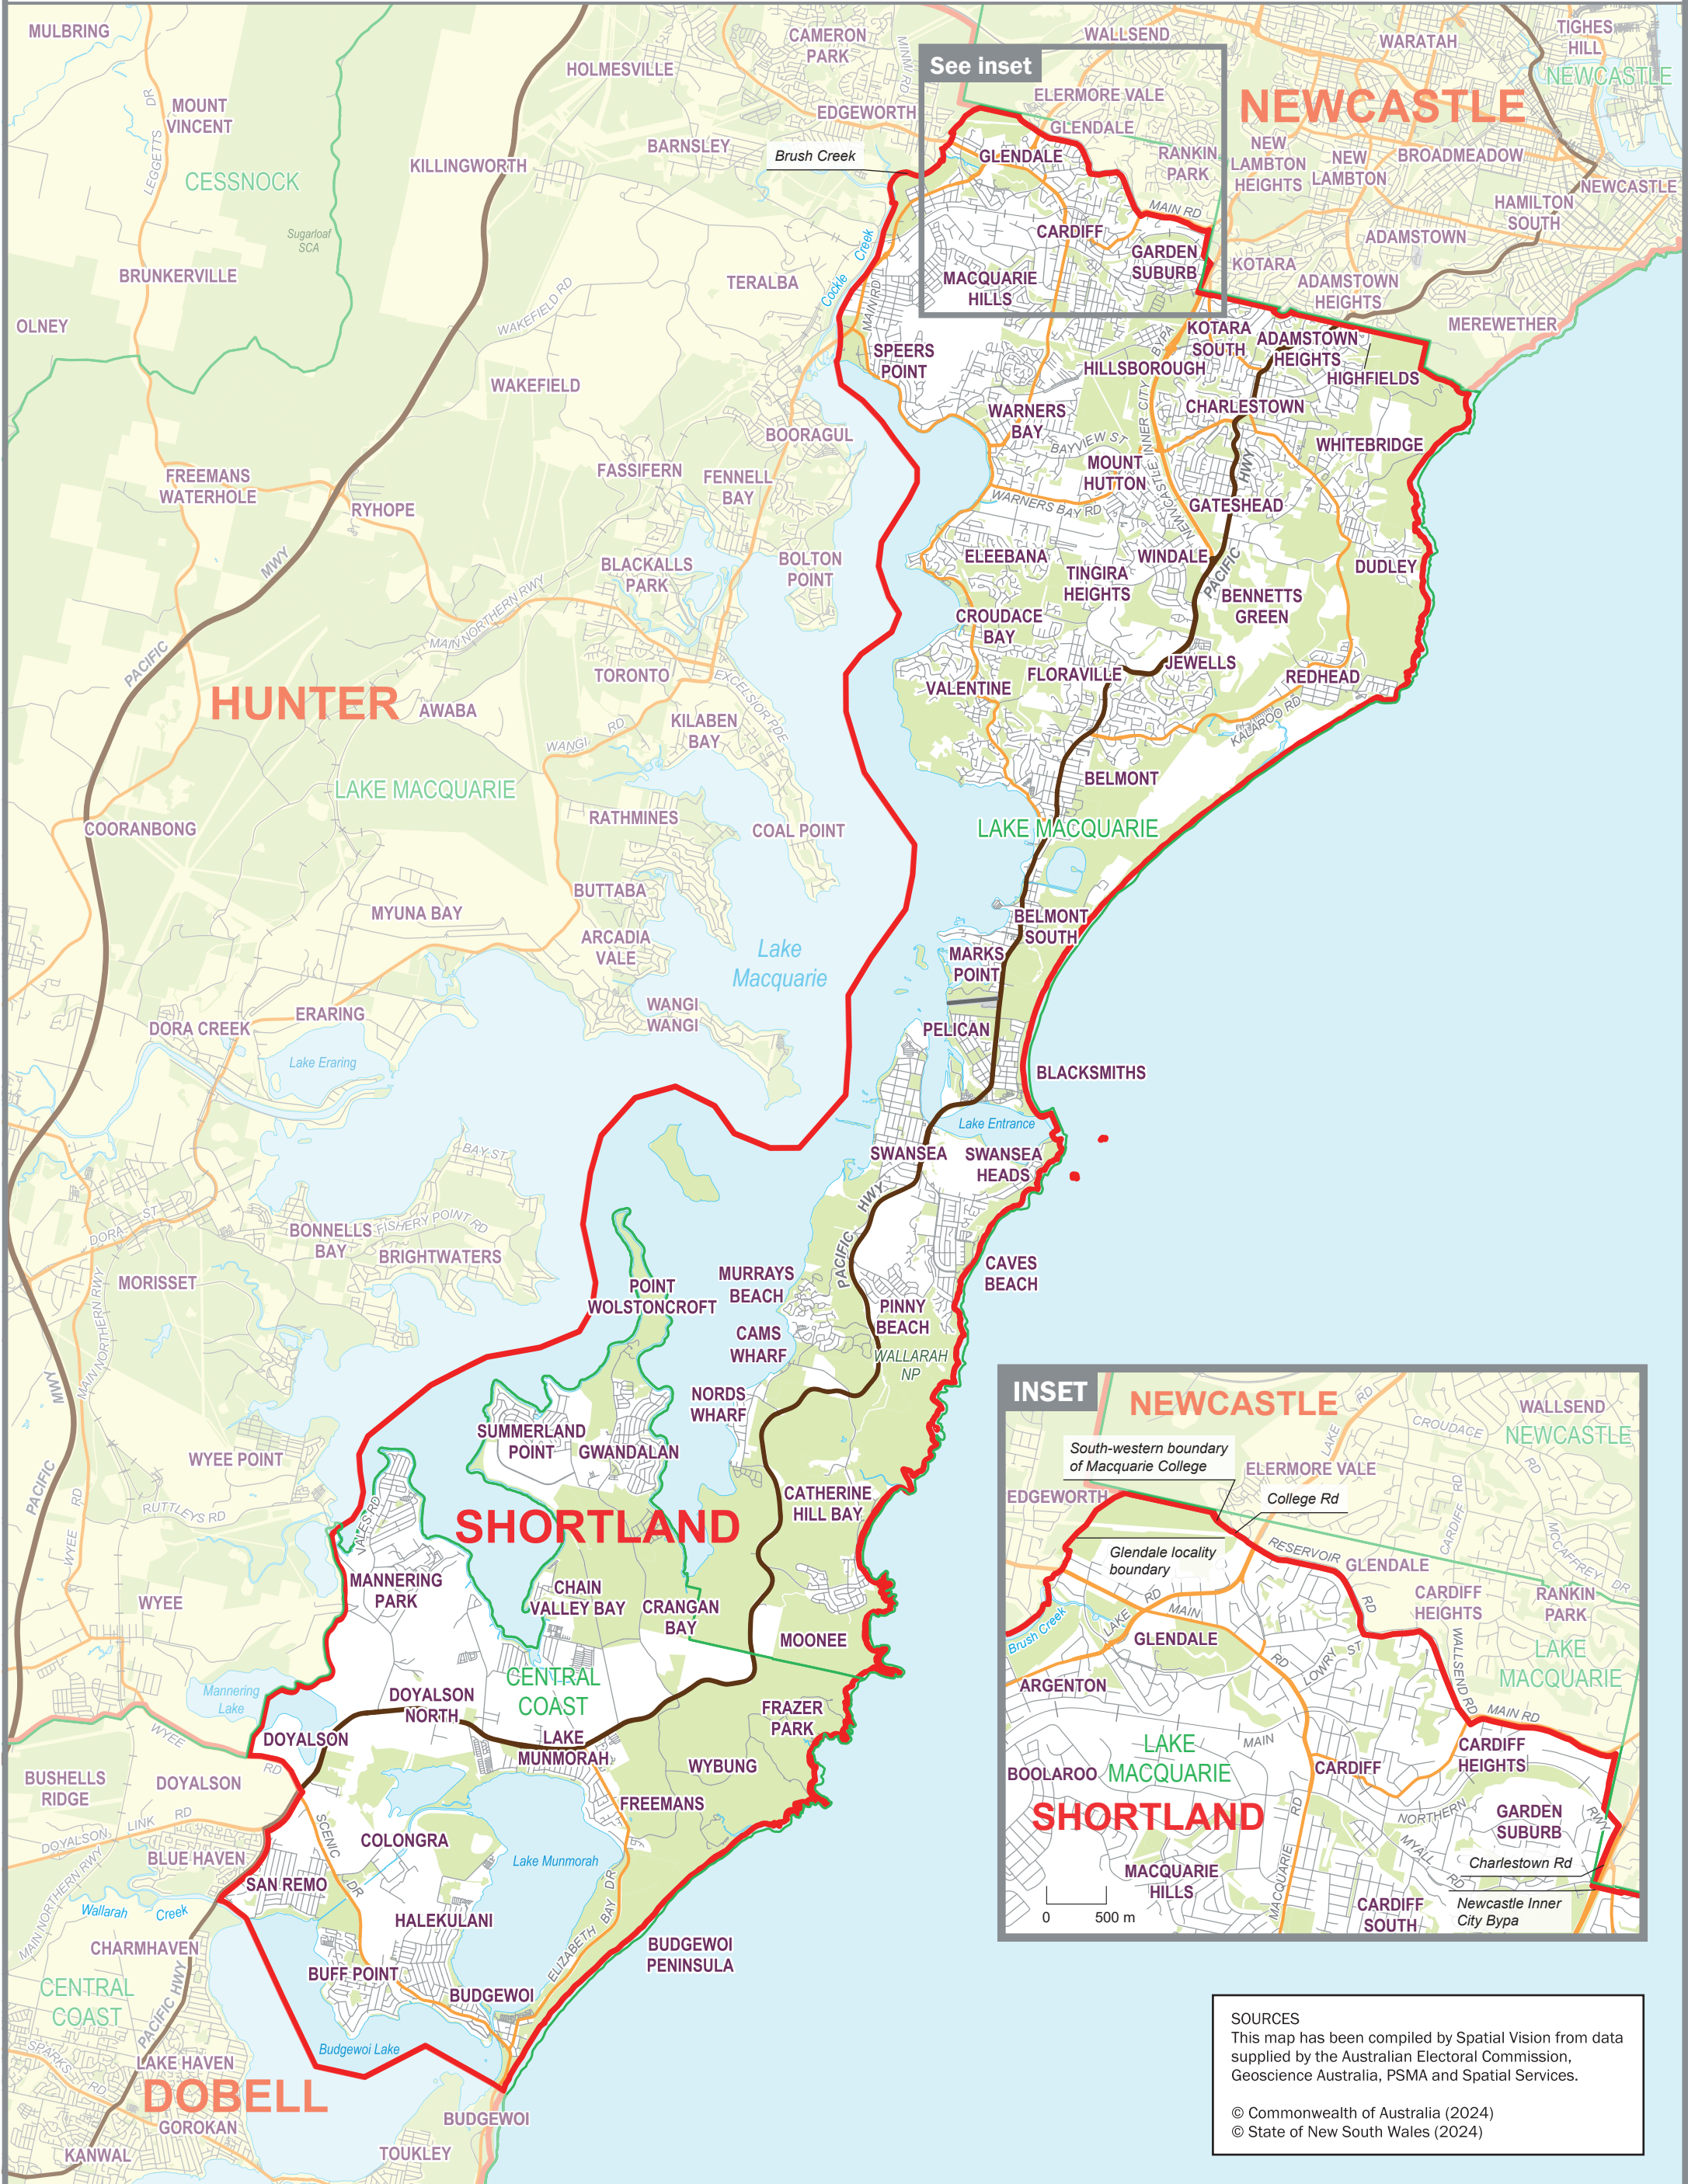

October 2024
**MAP OF THE COMMONWEALTH
 ELECTORAL DIVISION OF
 SHORTLAND**

Name and Boundary of
 Electoral Division
 Names and Boundaries of
 Adjoining Electoral Divisions
 Names and Boundaries of
 Local Government Areas
 (as of August 2023)

SHORTLAND
HUNTER
CENTRAL COAST

SOURCES
 This map has been compiled by Spatial Vision from data supplied by the Australian Electoral Commission, Geoscience Australia, PSMA and Spatial Services.
 © Commonwealth of Australia (2024)
 © State of New South Wales (2024)