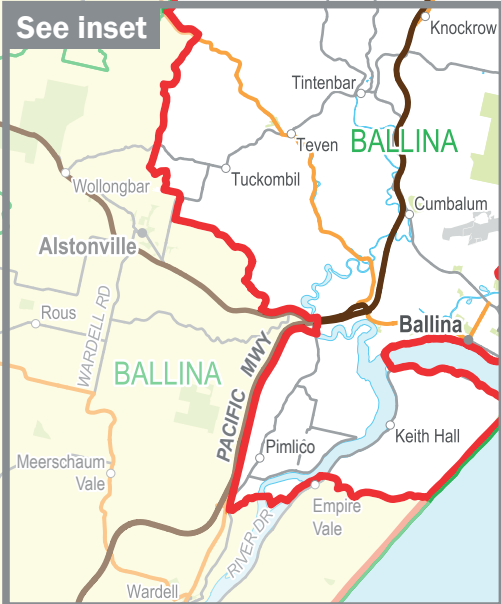

October 2024
**MAP OF THE COMMONWEALTH
 ELECTORAL DIVISION OF
 RICHMOND**

Name and Boundary of
 Electoral Division
 Names and Boundaries of
 Adjoining Electoral Divisions
 Names and Boundaries of
 Local Government Areas
 (as of August 2023)

RICHMOND
 PAGE
 TWEED

SOURCES
 This map has been compiled by Spatial Vision from data supplied by the Australian Electoral Commission, Geoscience Australia, PSMA, Spatial Services, the State of Queensland (Department of Resources) and data © OpenStreetMap contributors.