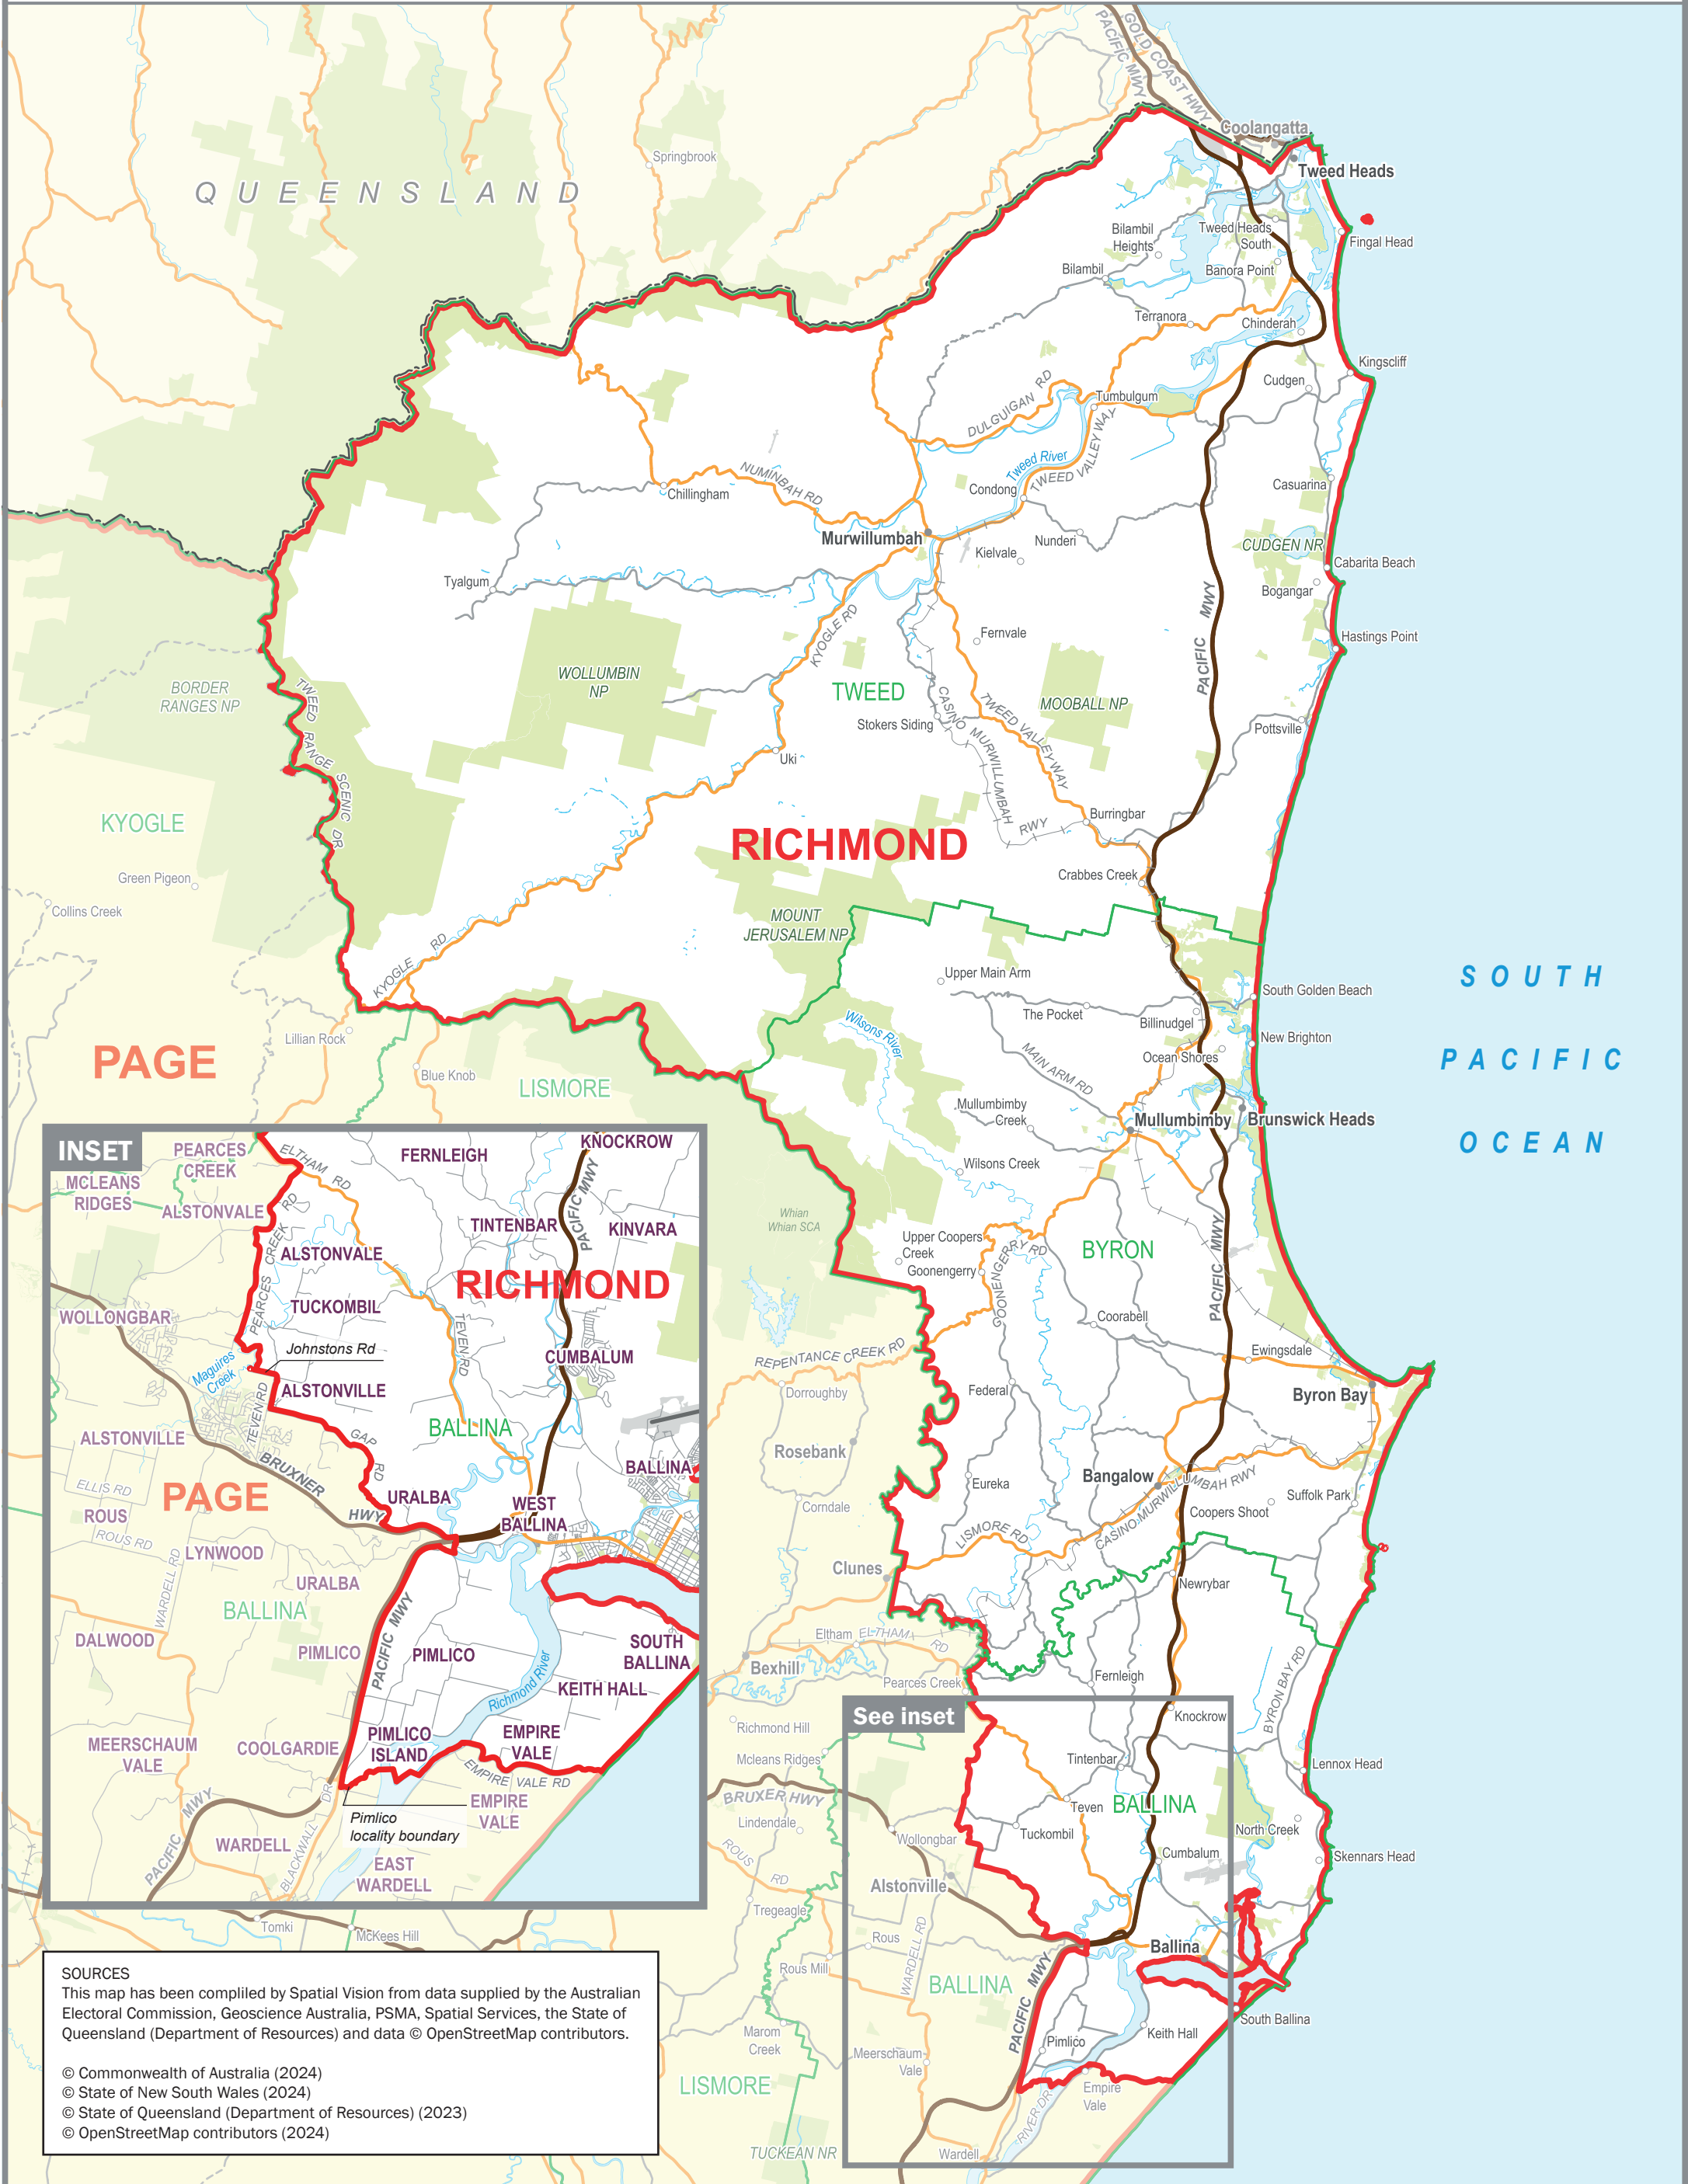

October 2024
**MAP OF THE COMMONWEALTH
 ELECTORAL DIVISION OF
 RICHMOND**

Name and Boundary of
 Electoral Division
 Names and Boundaries of
 Adjoining Electoral Divisions
 Names and Boundaries of
 Local Government Areas
 (as of August 2023)

RICHMOND
 PAGE
 TWEED

SOURCES
 This map has been compiled by Spatial Vision from data supplied by the Australian Electoral Commission, Geoscience Australia, PSMA, Spatial Services, the State of Queensland (Department of Resources) and data © OpenStreetMap contributors.

© Commonwealth of Australia (2024)
 © State of New South Wales (2024)
 © State of Queensland (Department of Resources) (2023)
 © OpenStreetMap contributors (2024)