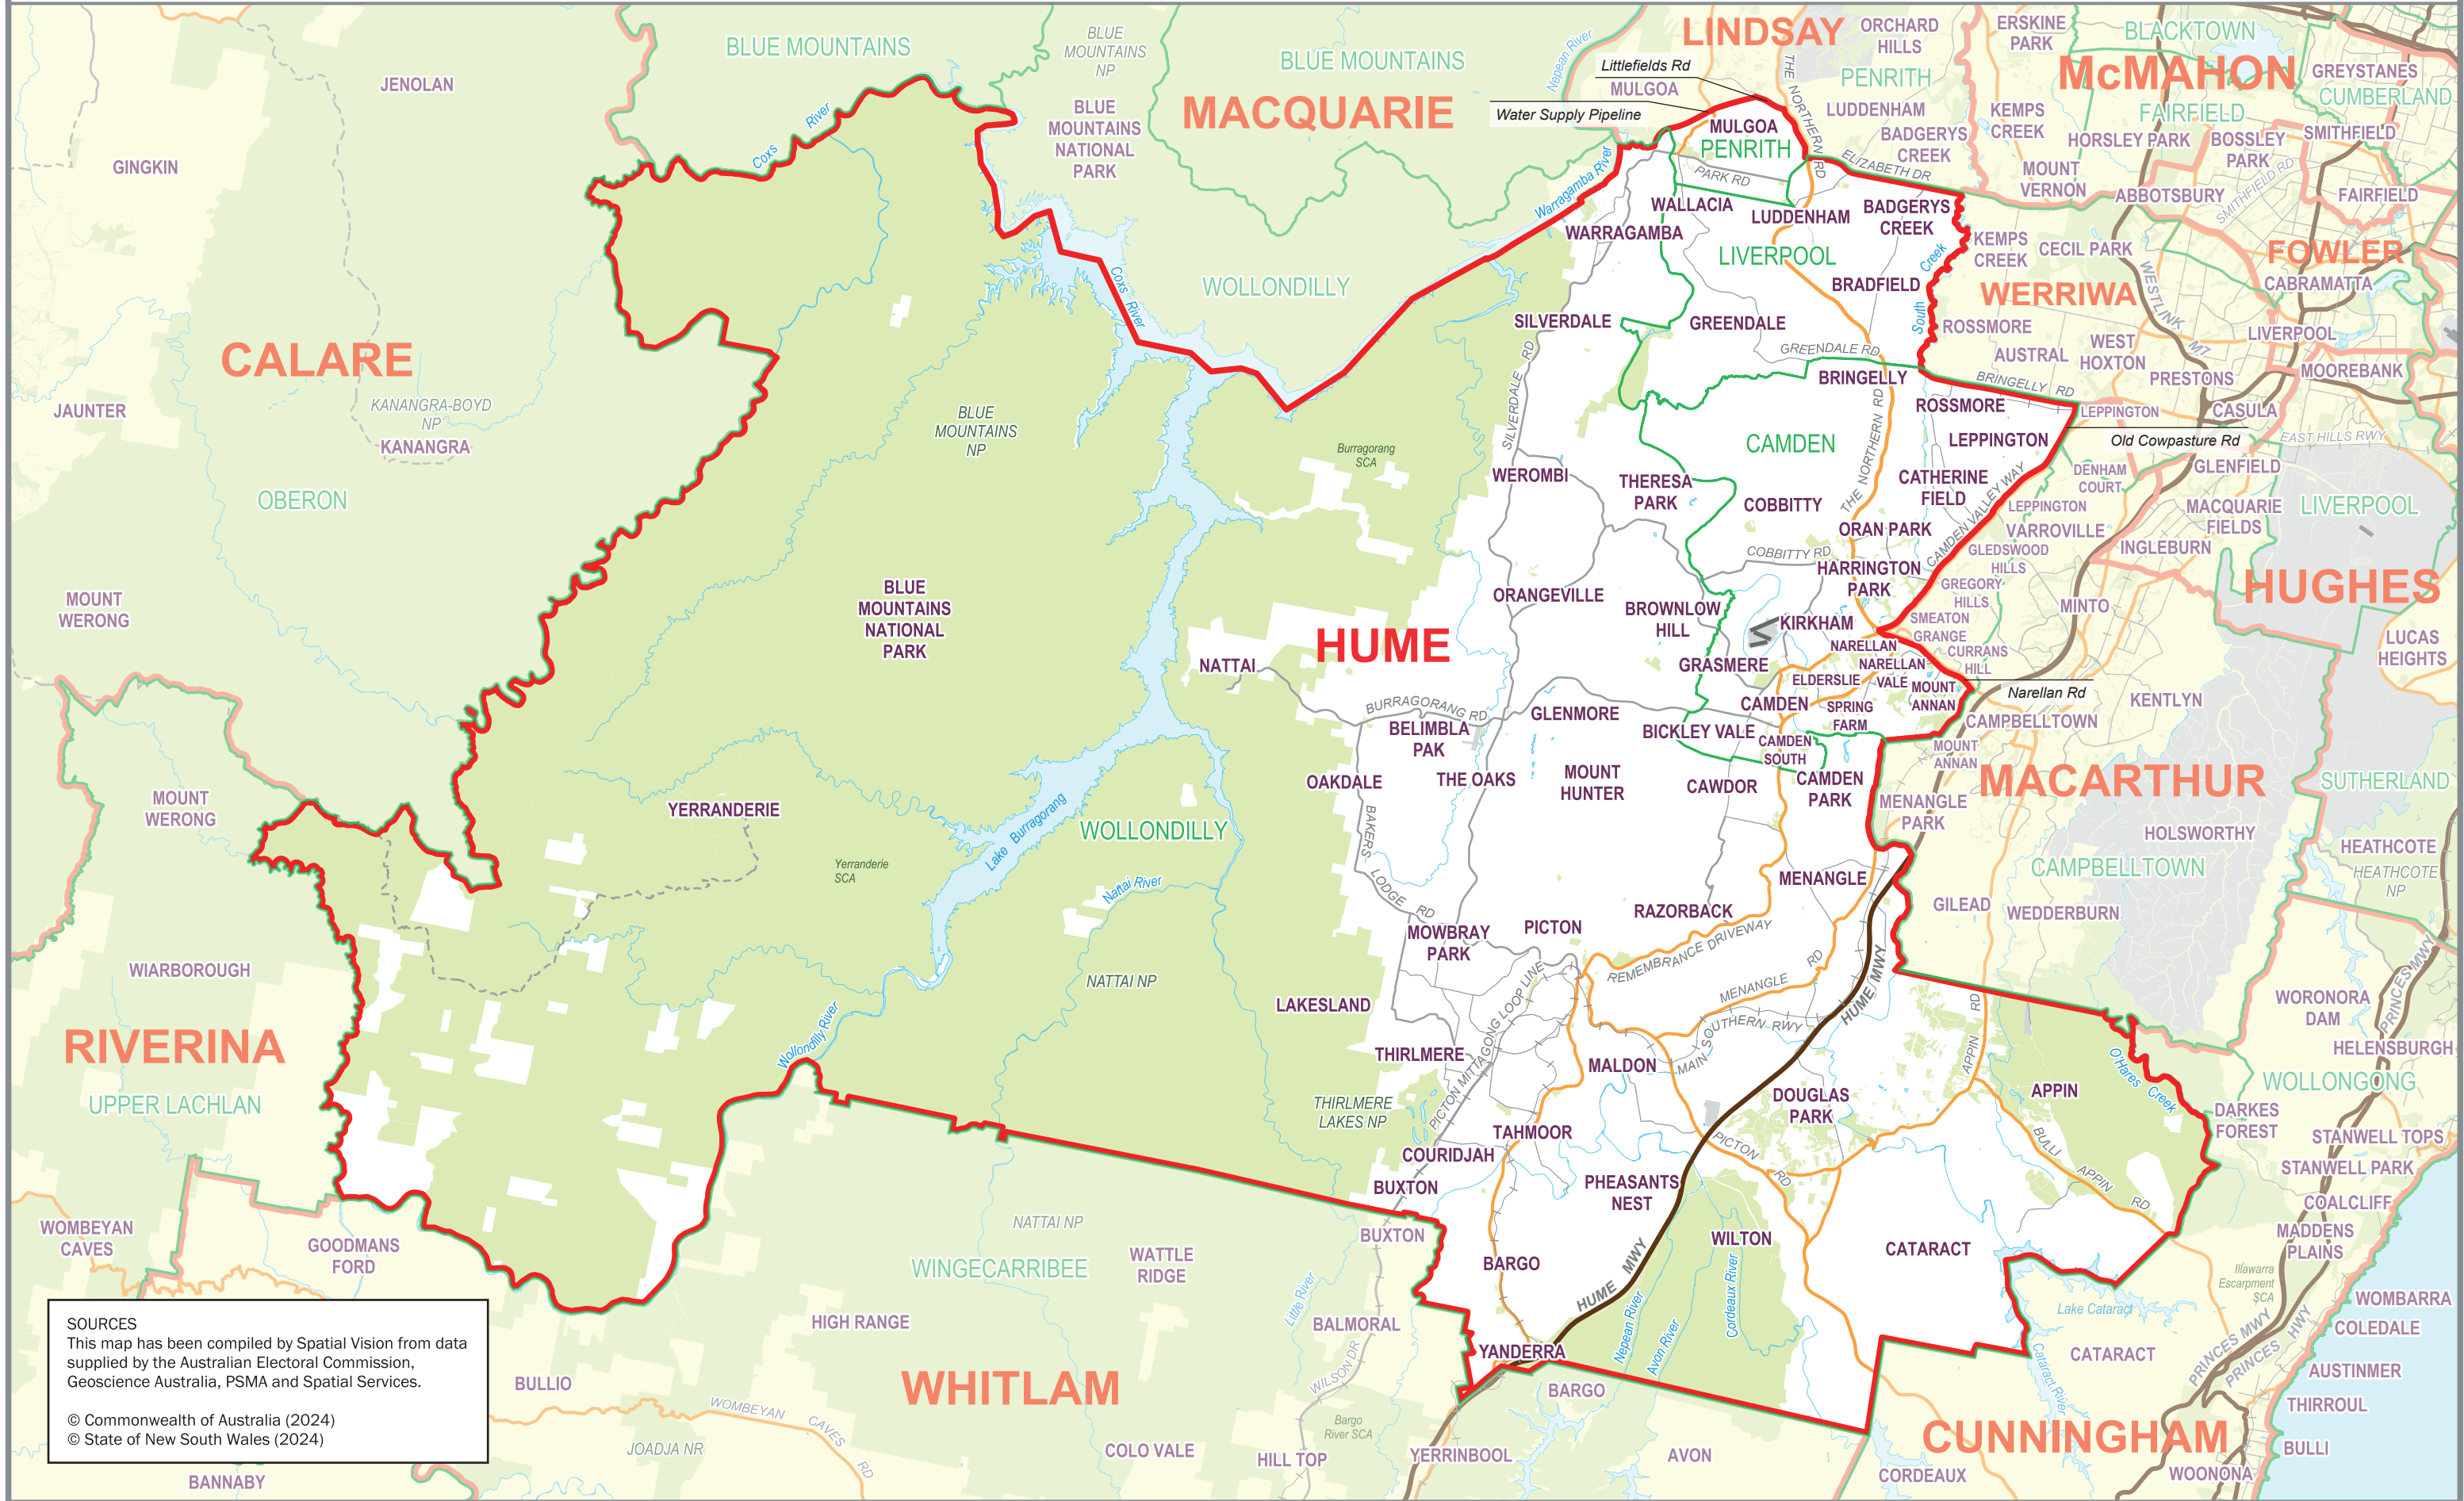

October 2024
**MAP OF THE COMMONWEALTH
 ELECTORAL DIVISION OF**
HUME

Name and Boundary of
 Electoral Division
 Names and Boundaries of
 Adjoining Electoral Divisions
 Names and Boundaries of
 Local Government Areas
 (as of August 2023)

HUME
CALARE
CAMDEN

SOURCES
 This map has been compiled by Spatial Vision from data supplied by the Australian Electoral Commission, Geoscience Australia, PSMA and Spatial Services.
 © Commonwealth of Australia (2024)
 © State of New South Wales (2024)