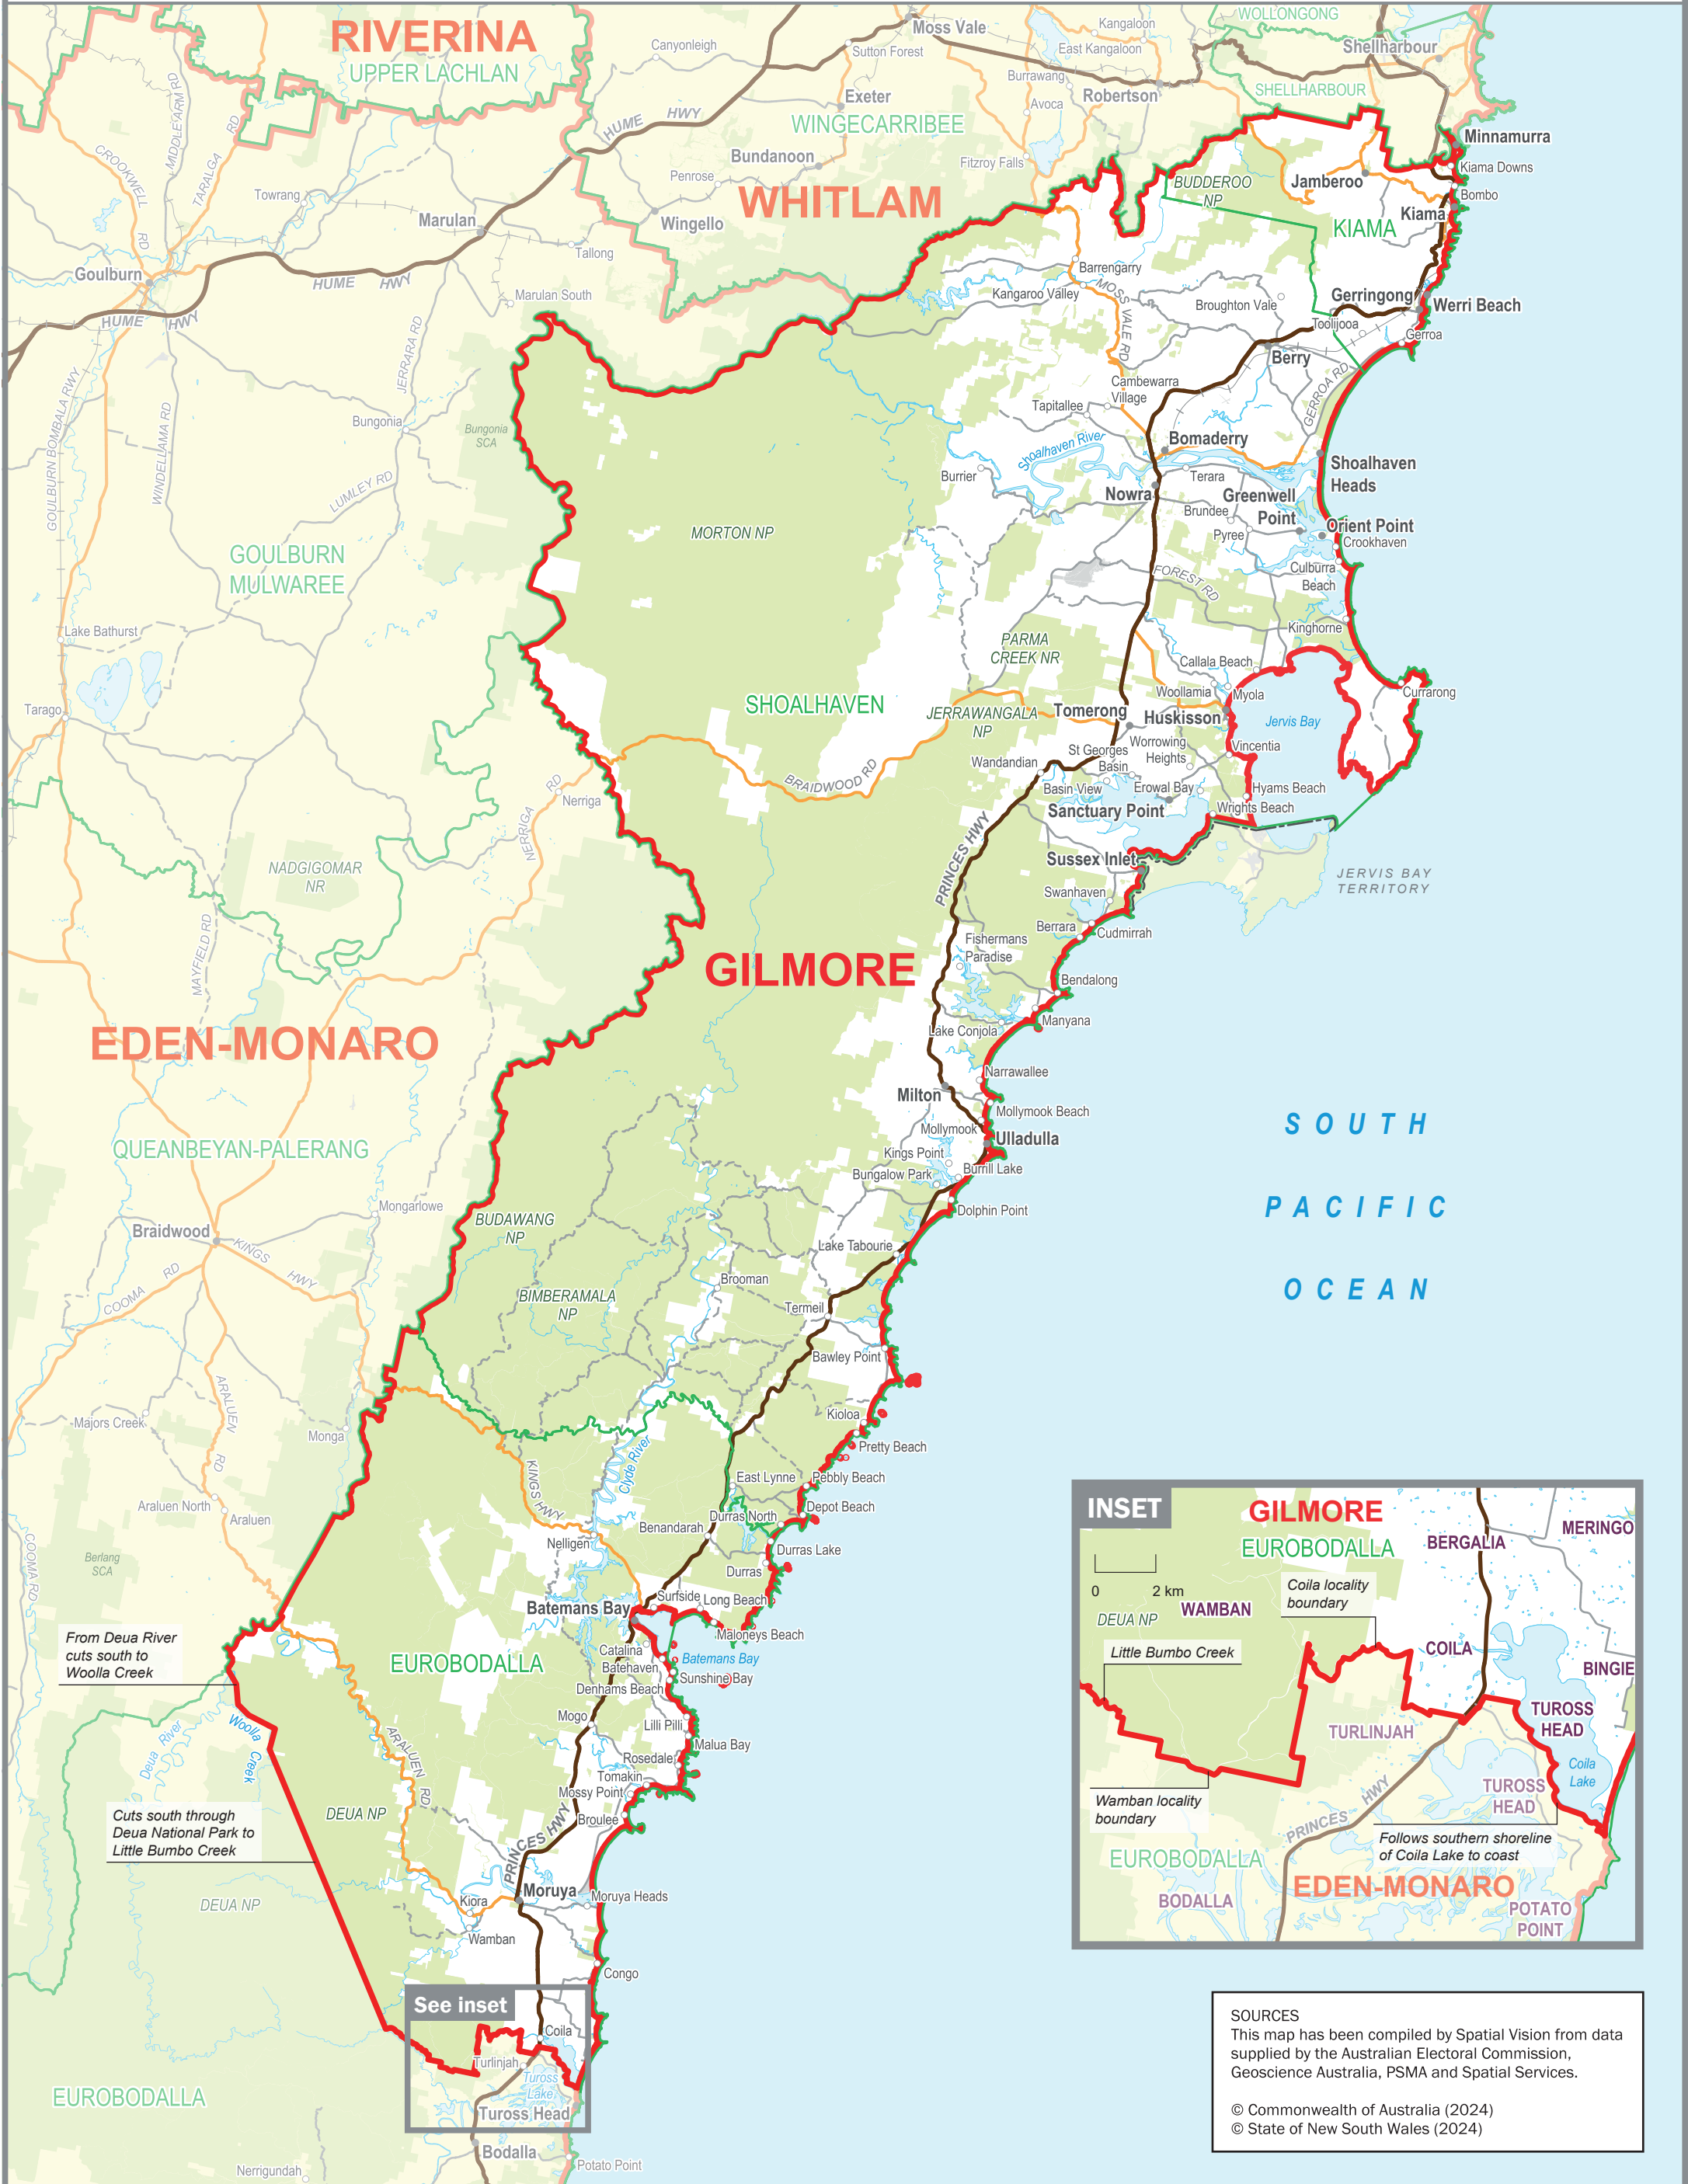

October 2024
**MAP OF THE COMMONWEALTH
 ELECTORAL DIVISION OF
 GILMORE**

Name and Boundary of
 Electoral Division
 Names and Boundaries of
 Adjoining Electoral Divisions
 Names and Boundaries of
 Local Government Areas
 (as of August 2023)

GILMORE
WHITLAM
KIAMA

SOURCES
 This map has been compiled by Spatial Vision from data supplied by the Australian Electoral Commission, Geoscience Australia, PSMA and Spatial Services.
 © Commonwealth of Australia (2024)
 © State of New South Wales (2024)