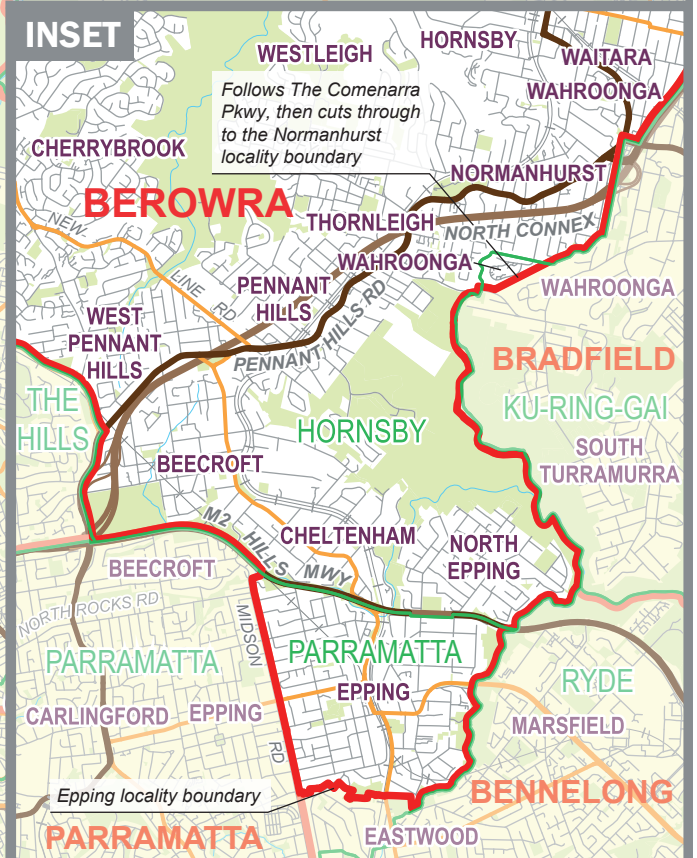

October 2024  
**MAP OF THE COMMONWEALTH  
 ELECTORAL DIVISION OF  
 BEROWRA**

Name and Boundary of  
 Electoral Division  
 Names and Boundaries of  
 Adjoining Electoral Divisions  
 Names and Boundaries of  
 Local Government Areas  
 (as of August 2023)

**BEROWRA**  
**MITCHELL**  
**HORNSBY**

**SOURCES**  
 This map has been compiled by Spatial Vision from data supplied by the Australian Electoral Commission, Geoscience Australia, PSMA and Spatial Services.  
 © Commonwealth of Australia (2024)  
 © State of New South Wales (2024)