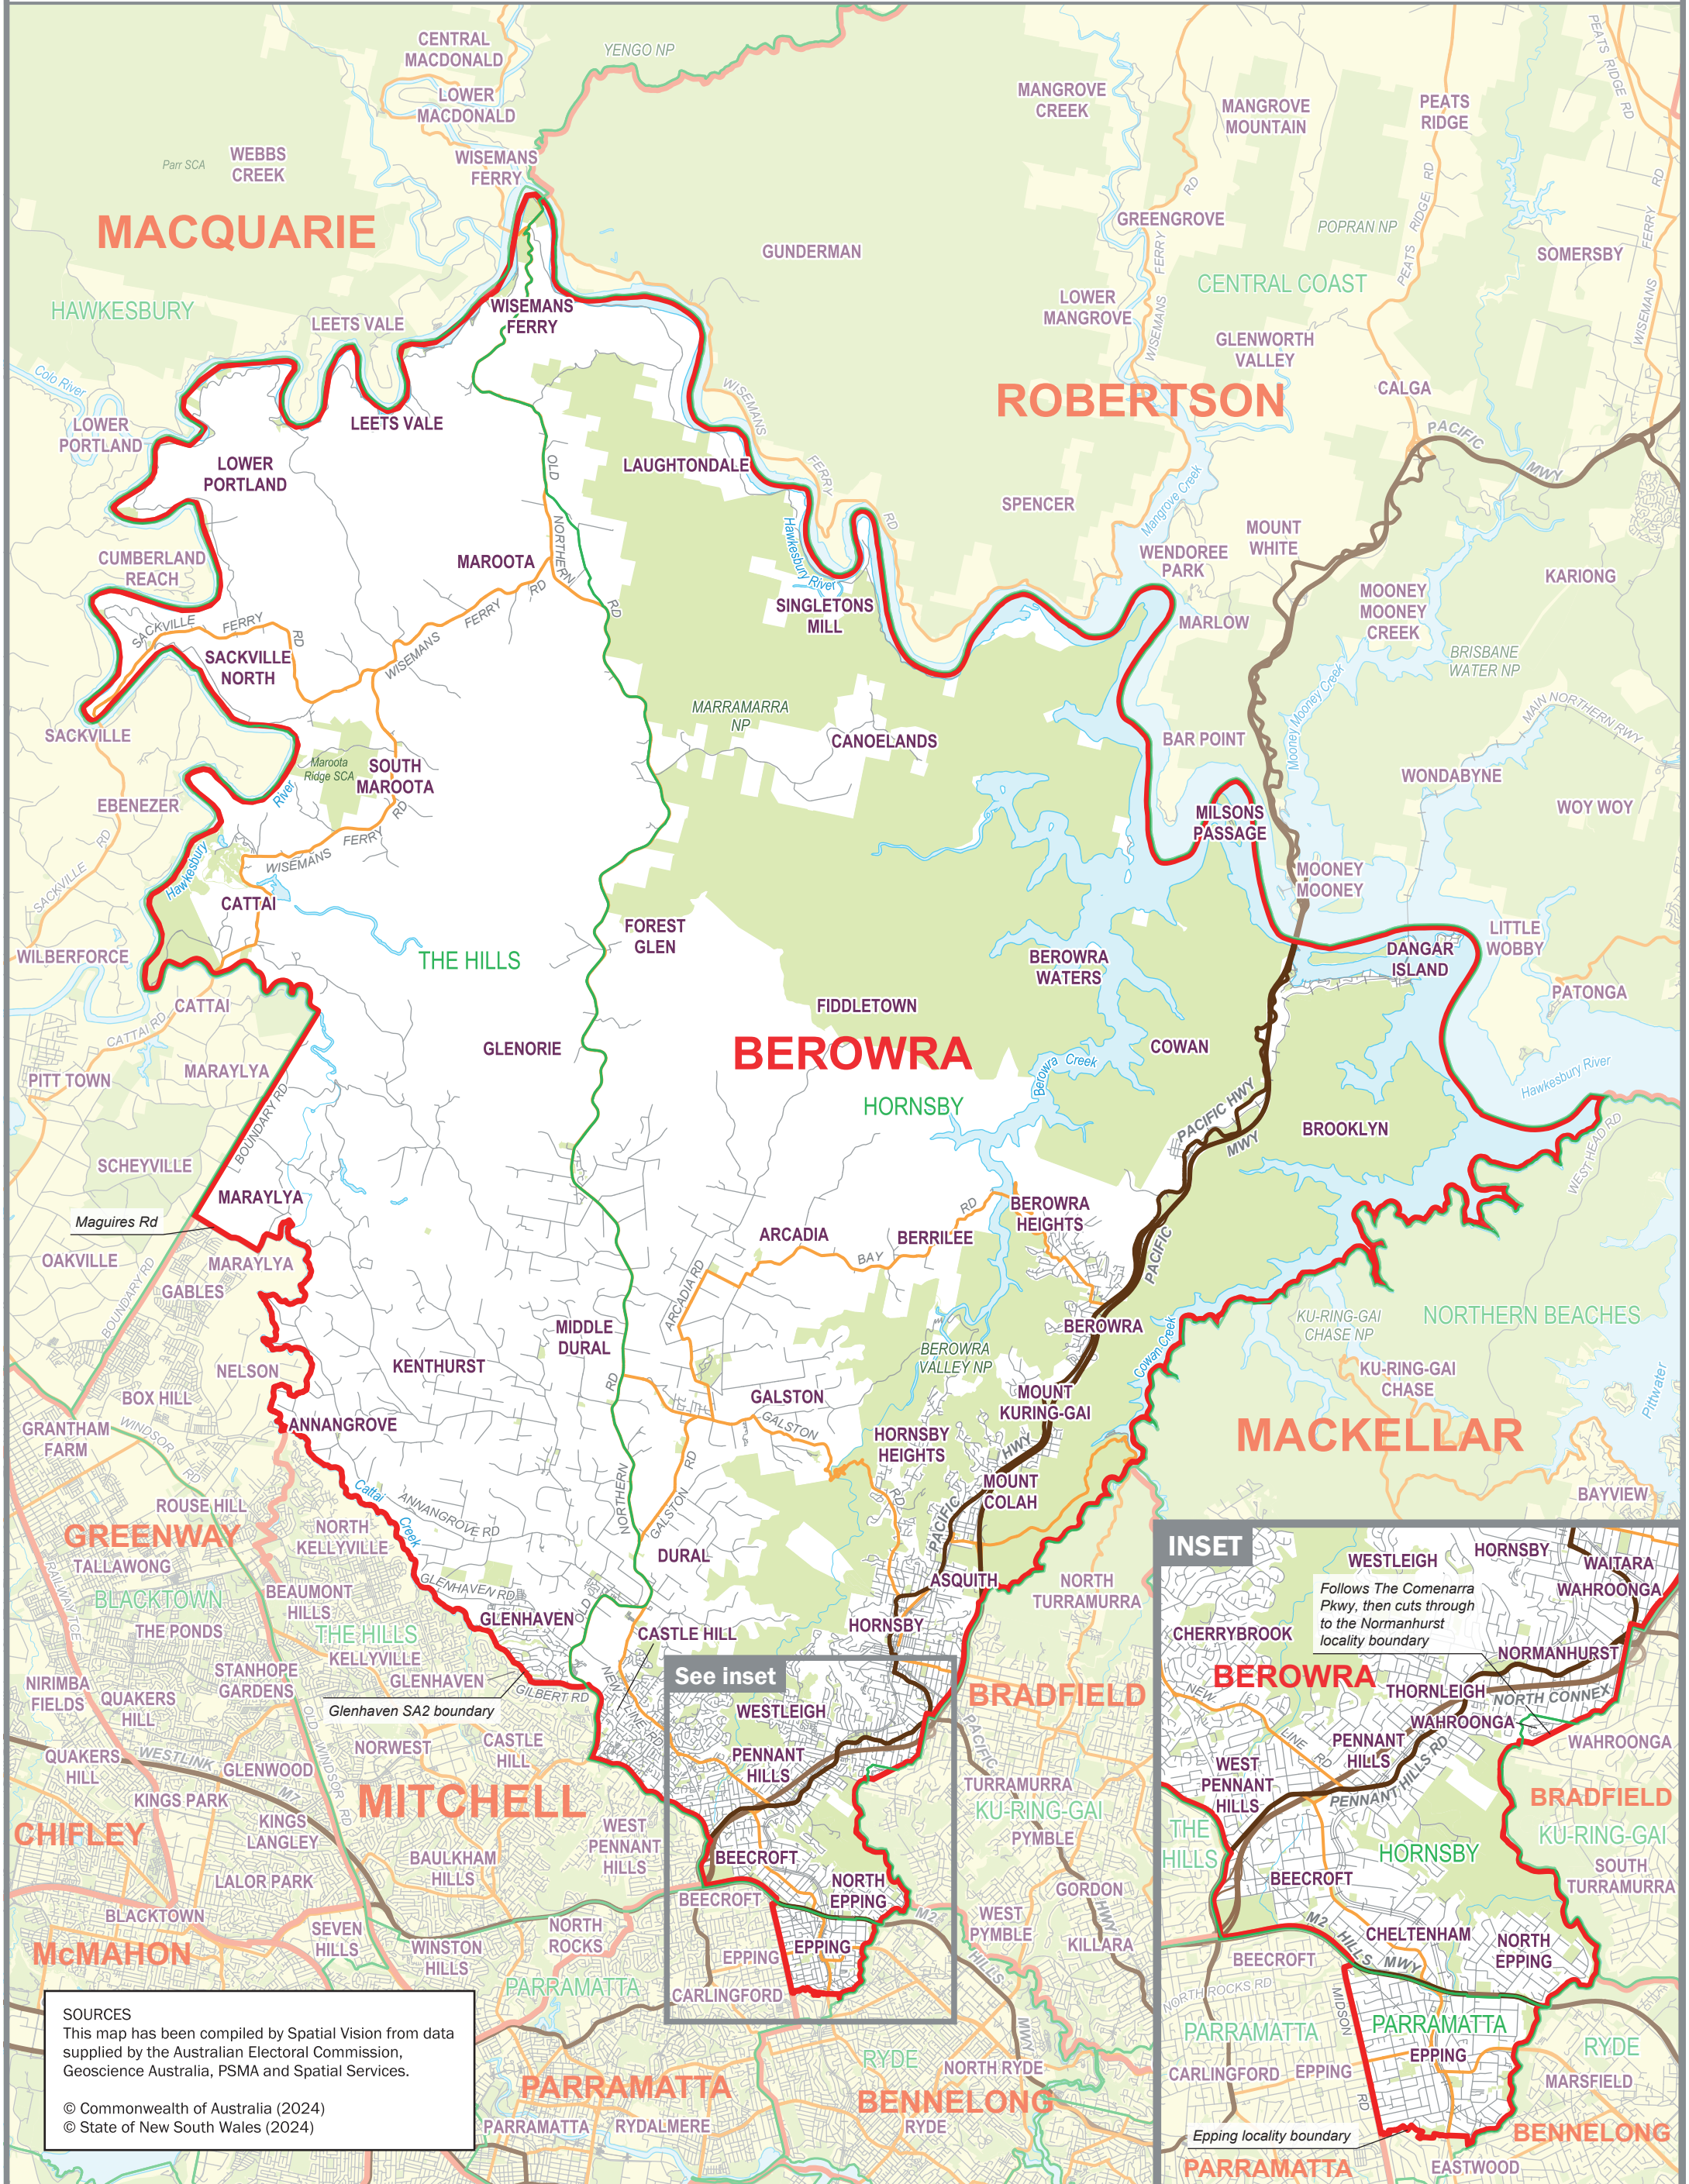

October 2024  
**MAP OF THE COMMONWEALTH  
 ELECTORAL DIVISION OF  
 BEROWRA**

Name and Boundary of  
 Electoral Division  
 Names and Boundaries of  
 Adjoining Electoral Divisions  
 Names and Boundaries of  
 Local Government Areas  
 (as of August 2023)

**BEROWRA**  
**MITCHELL**  
**HORNSBY**

**SOURCES**  
 This map has been compiled by Spatial Vision from data supplied by the Australian Electoral Commission, Geoscience Australia, PSMA and Spatial Services.  
 © Commonwealth of Australia (2024)  
 © State of New South Wales (2024)