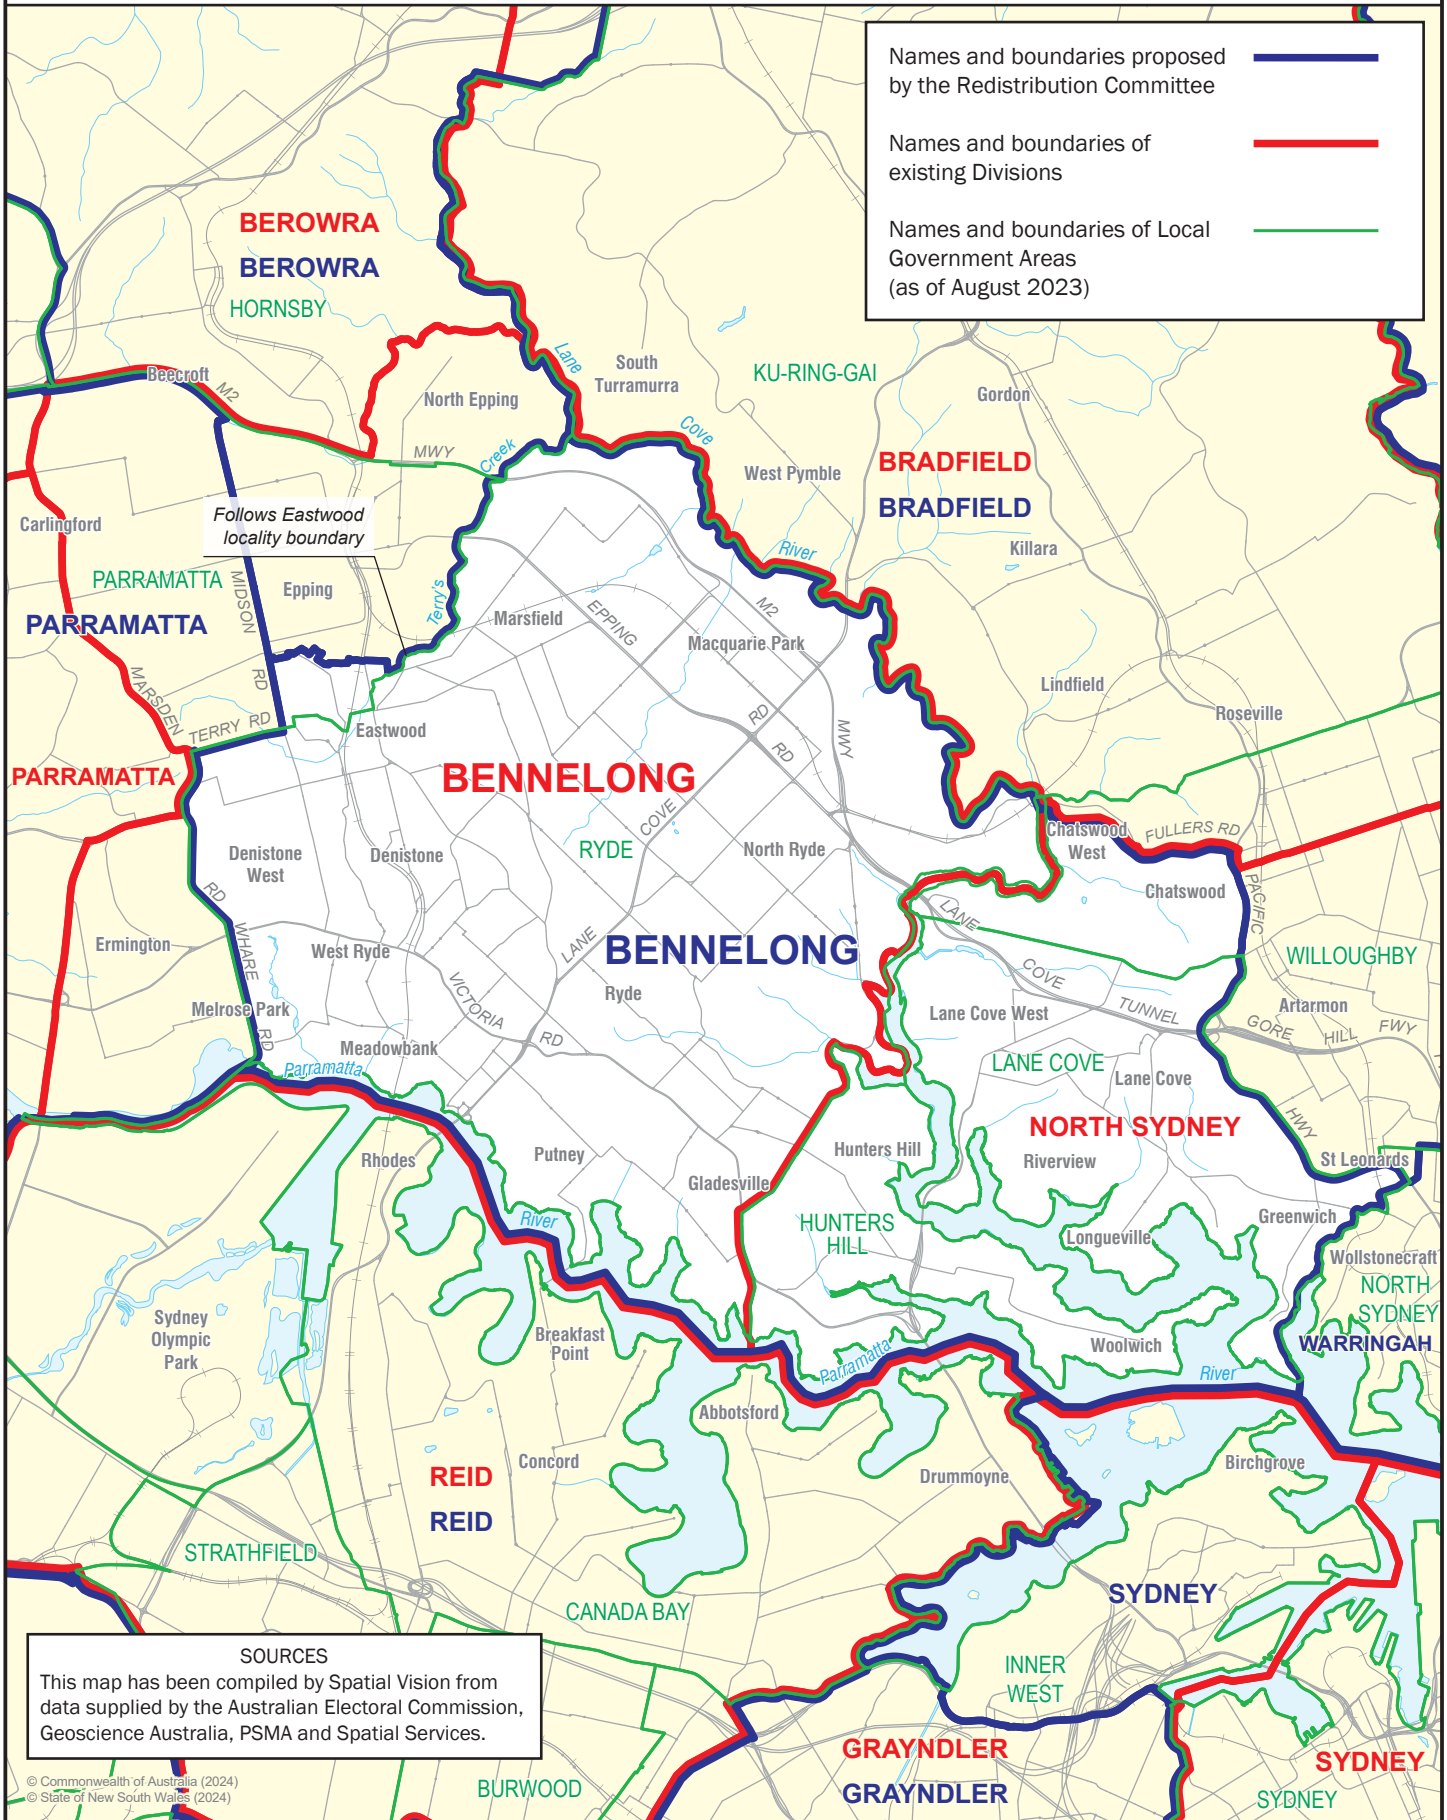

**THE FEDERAL
REDISTRIBUTION
NEW SOUTH WALES**

Objection 109

Anonymous 12

1 page

May 2024
**MAP OF PROPOSED
 COMMONWEALTH ELECTORAL DIVISION OF
 BENNELONG**

0 2 km

Names and boundaries proposed by the Redistribution Committee	
Names and boundaries of existing Divisions	
Names and boundaries of Local Government Areas (as of August 2023)	

BEROWRA
BEROWRA
 HORNSBY

BRADFIELD
BRADFIELD

BENNELONG

BENNELONG

NORTH SYDNEY

REID
REID

STRATHFIELD

CANADA BAY

SYDNEY

INNER WEST

GRAYNDLER
GRAYNDLER

SYDNEY
SYDNEY

SOURCES
 This map has been compiled by Spatial Vision from data supplied by the Australian Electoral Commission, Geoscience Australia, PSMA and Spatial Services.